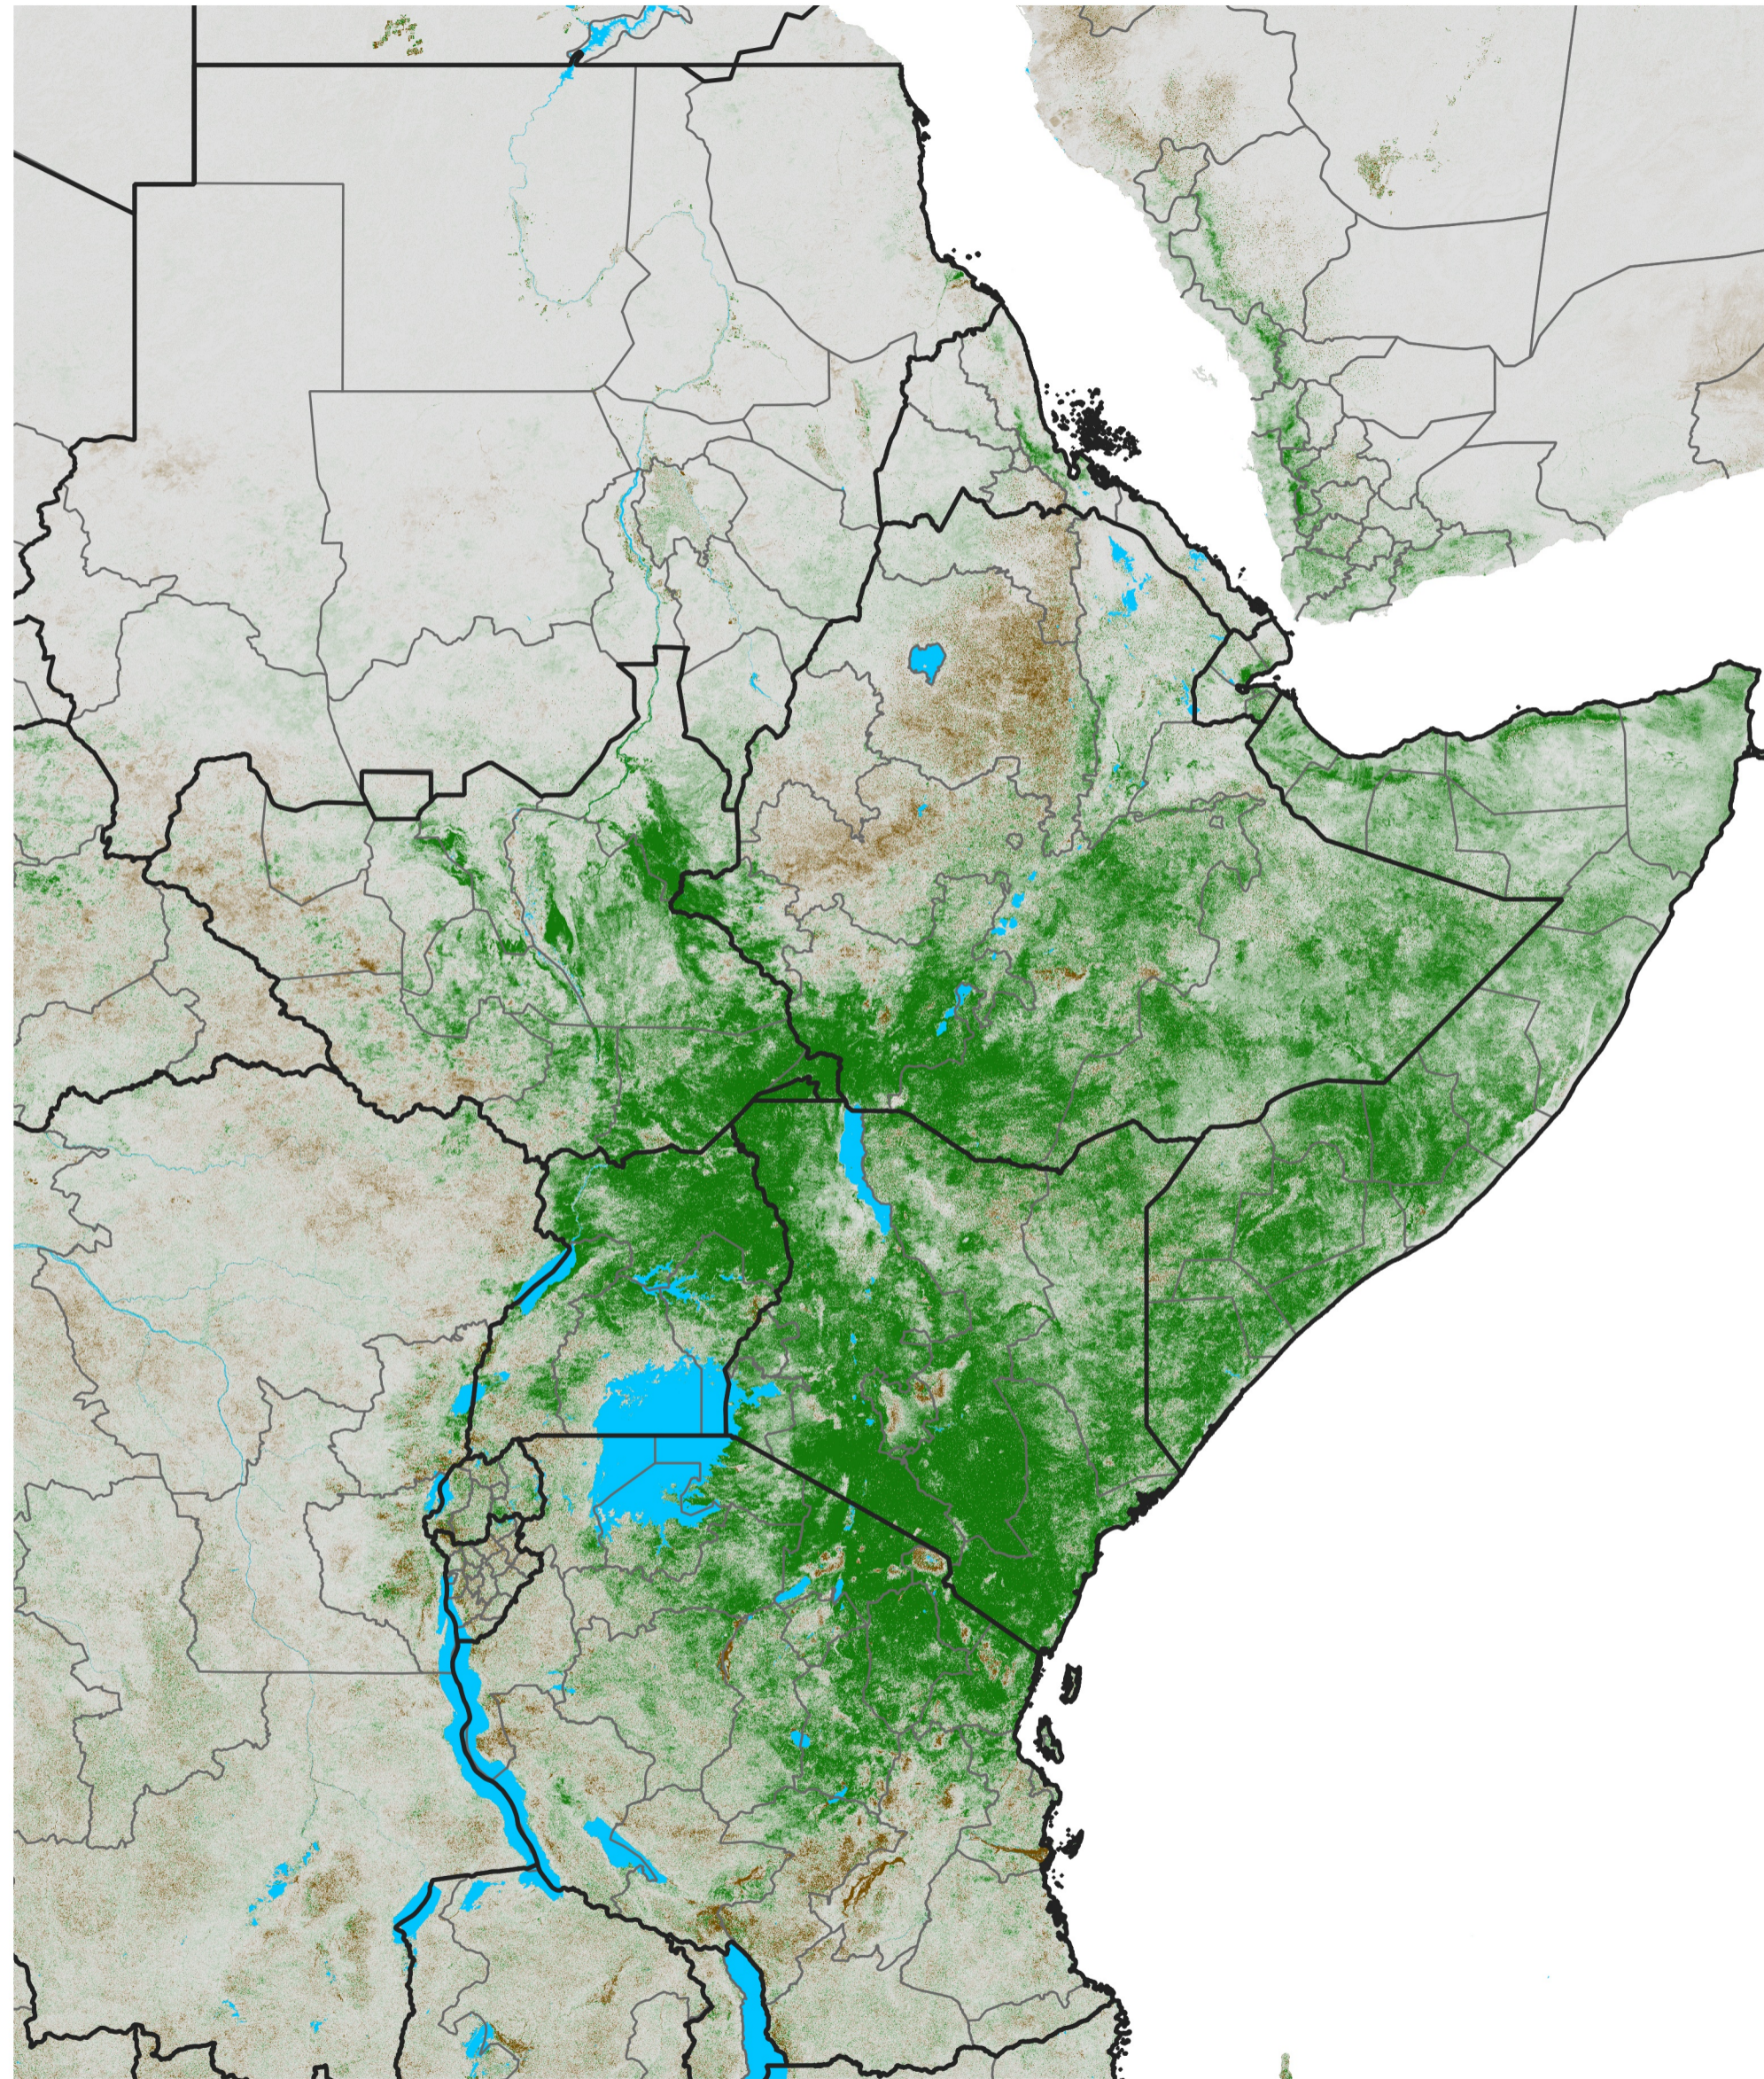

East Africa NDVI Difference

2020 minus 2019

Period 19 / Mar 26 - Apr 05, 2020

NDVI Difference

< -0.3 -0.2 -0.1 -0.05 0.05 0.1 0.2 >0.3

Negative

No Difference

Positive