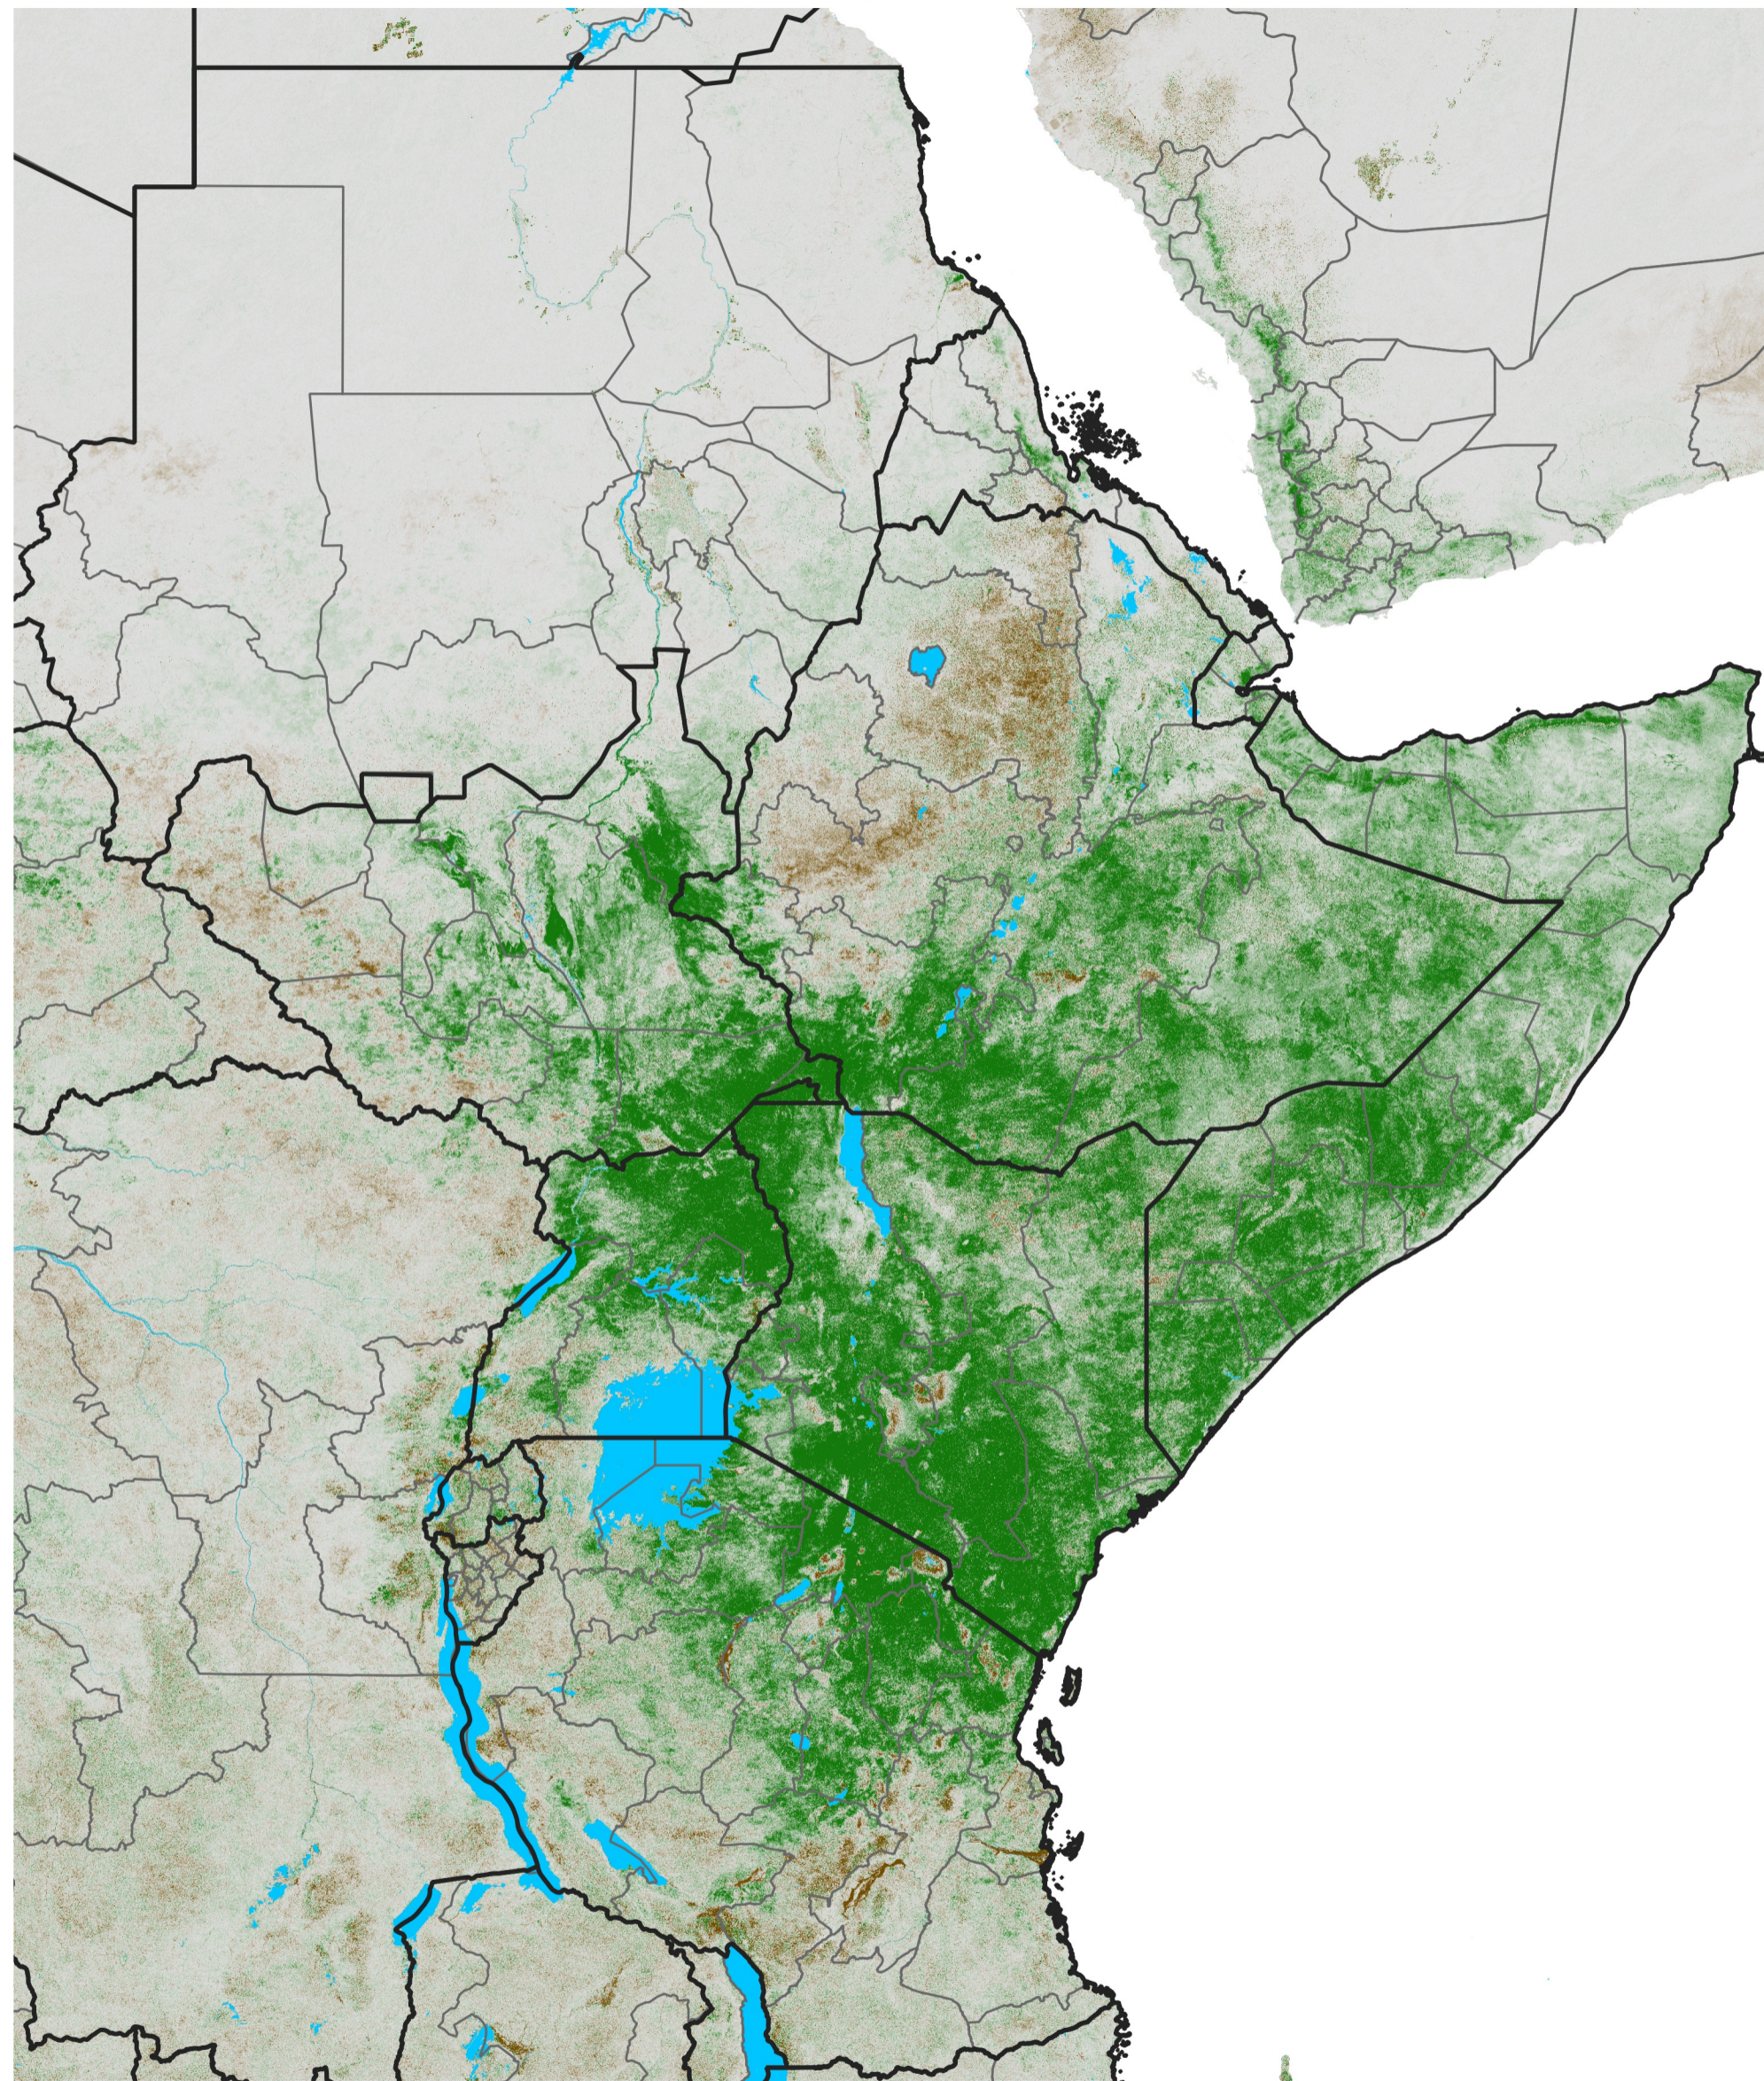

# East Africa NDVI Difference

2020 minus 2019

Period 20 / Apr 01 - 10, 2020

## NDVI Difference

< -0.3   -0.2   -0.1   -0.05   0.05   0.1   0.2   >0.3

Negative

No Difference

Positive