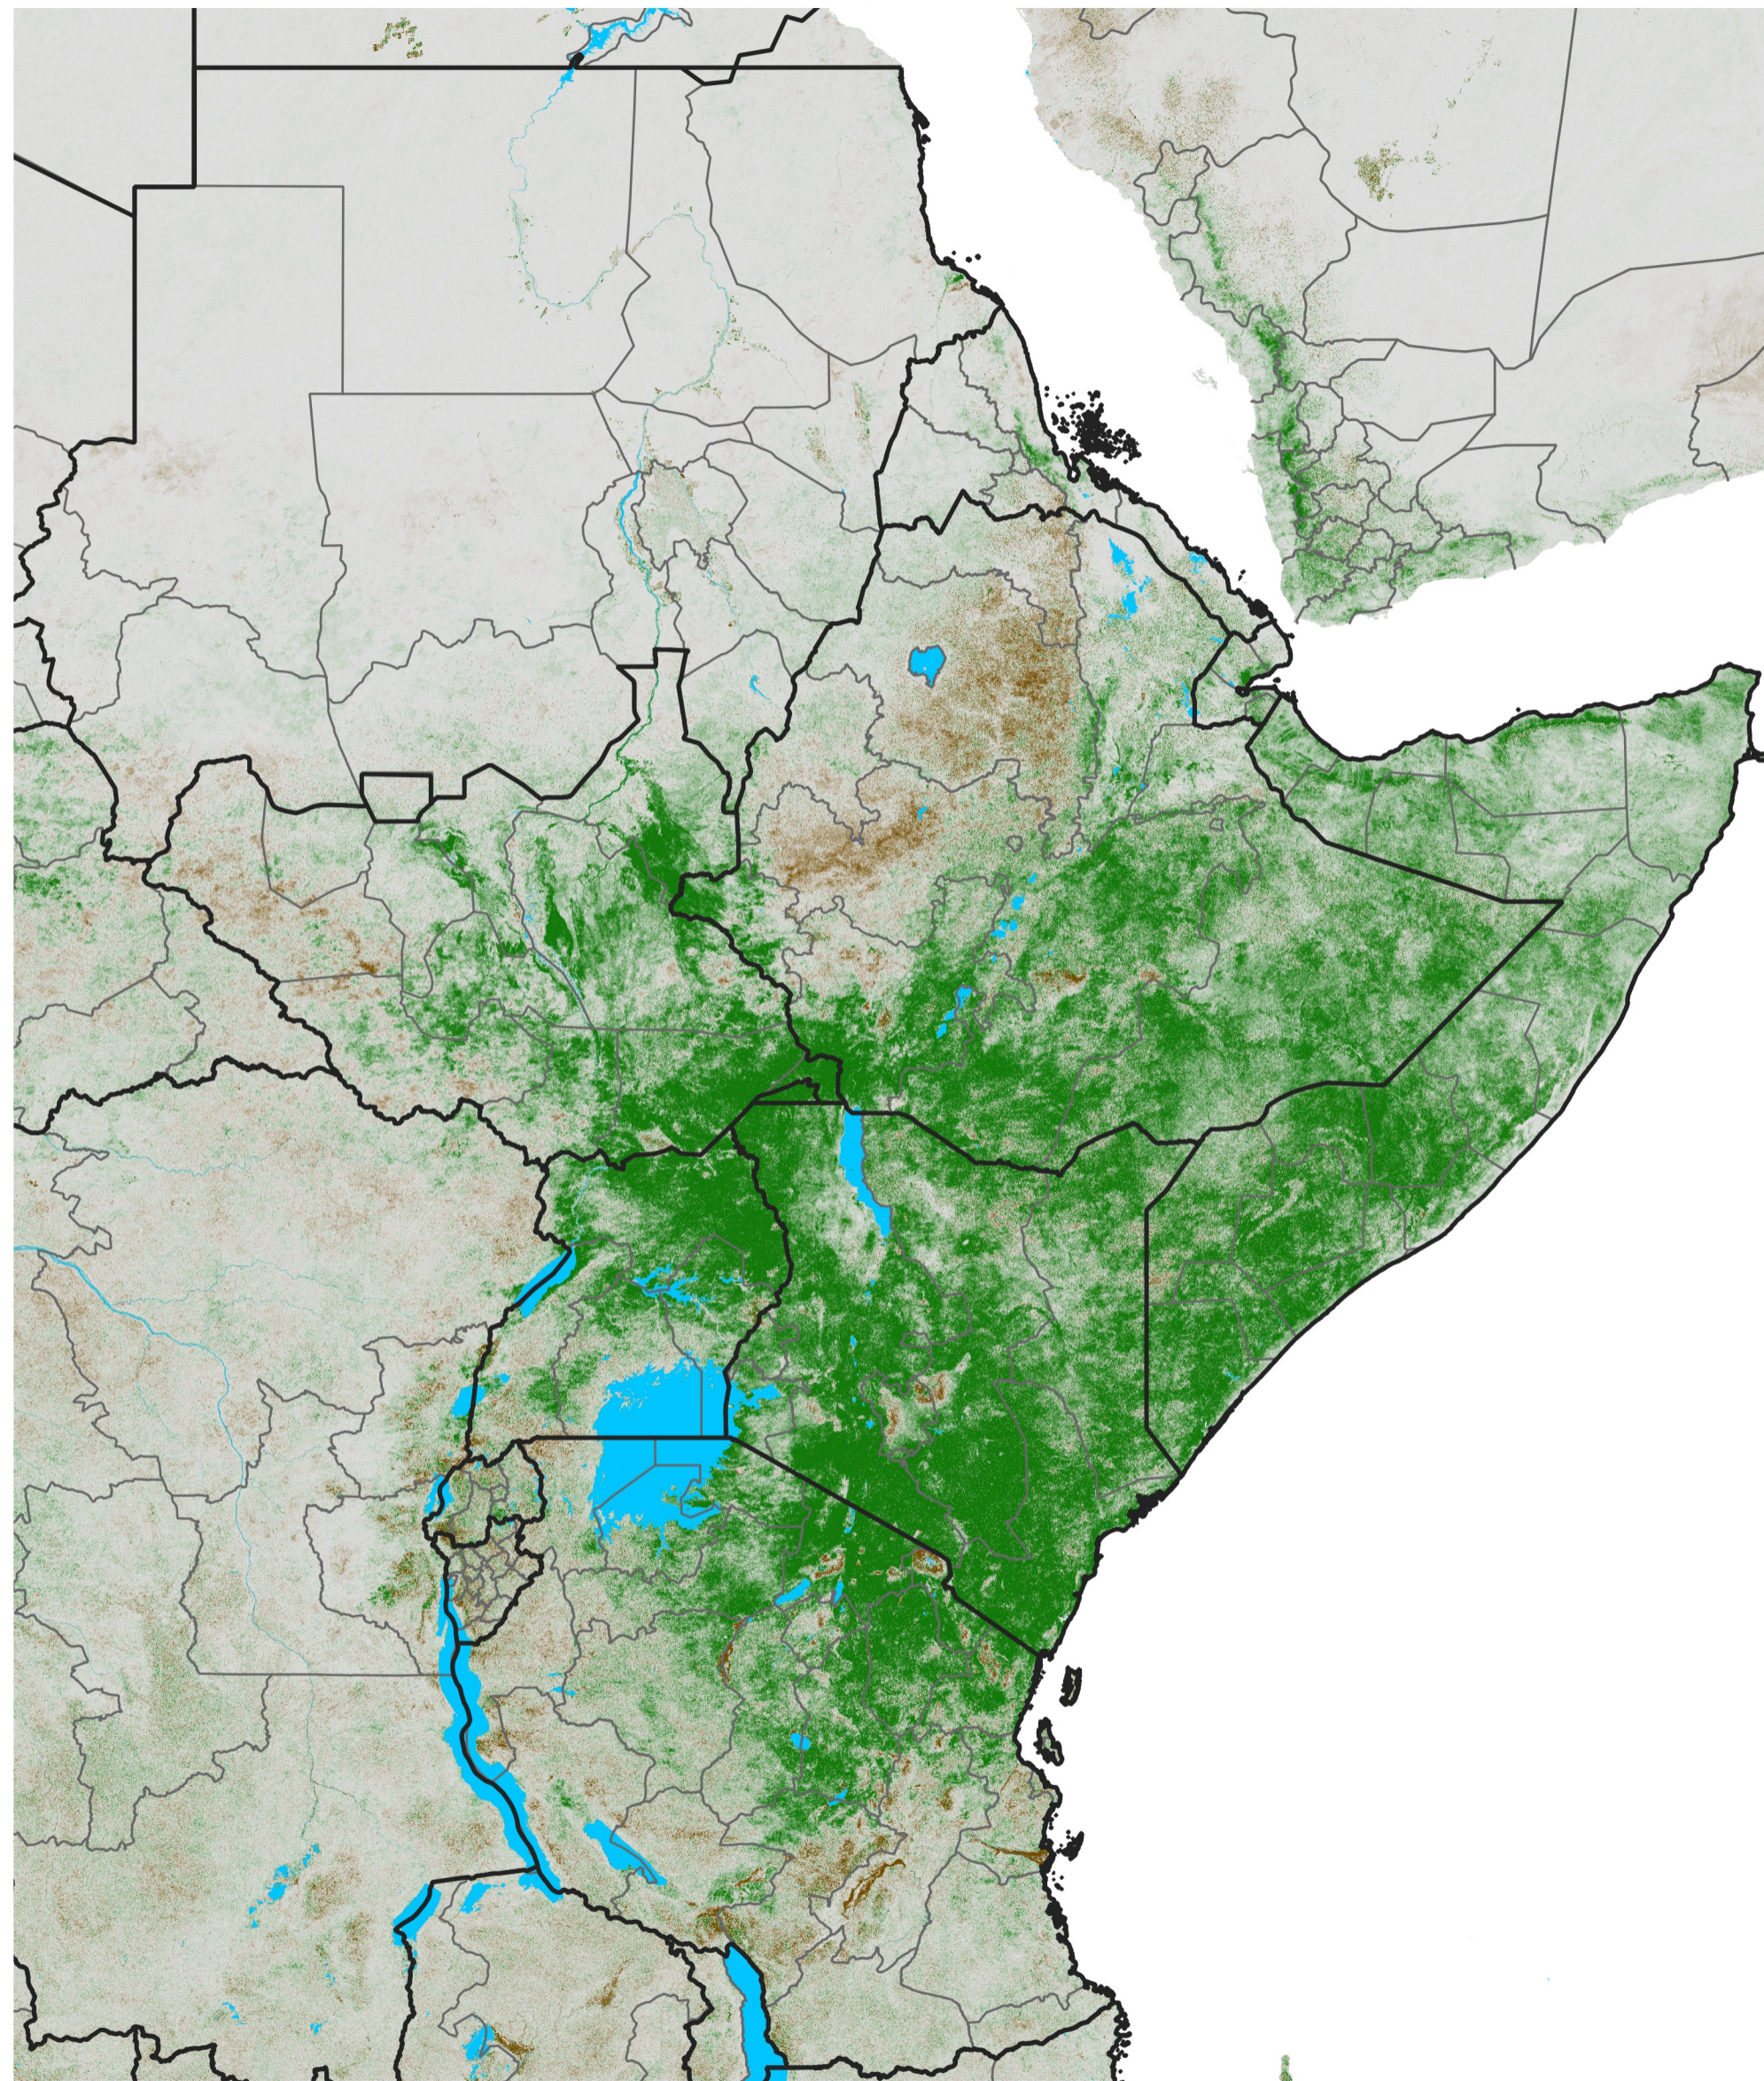

East Africa NDVI Difference

2020 minus 2019

Period 21 / Apr 06 - 15, 2020

NDVI Difference

< -0.3 -0.2 -0.1 -0.05 0.05 0.1 0.2 >0.3

Negative

No Difference

Positive