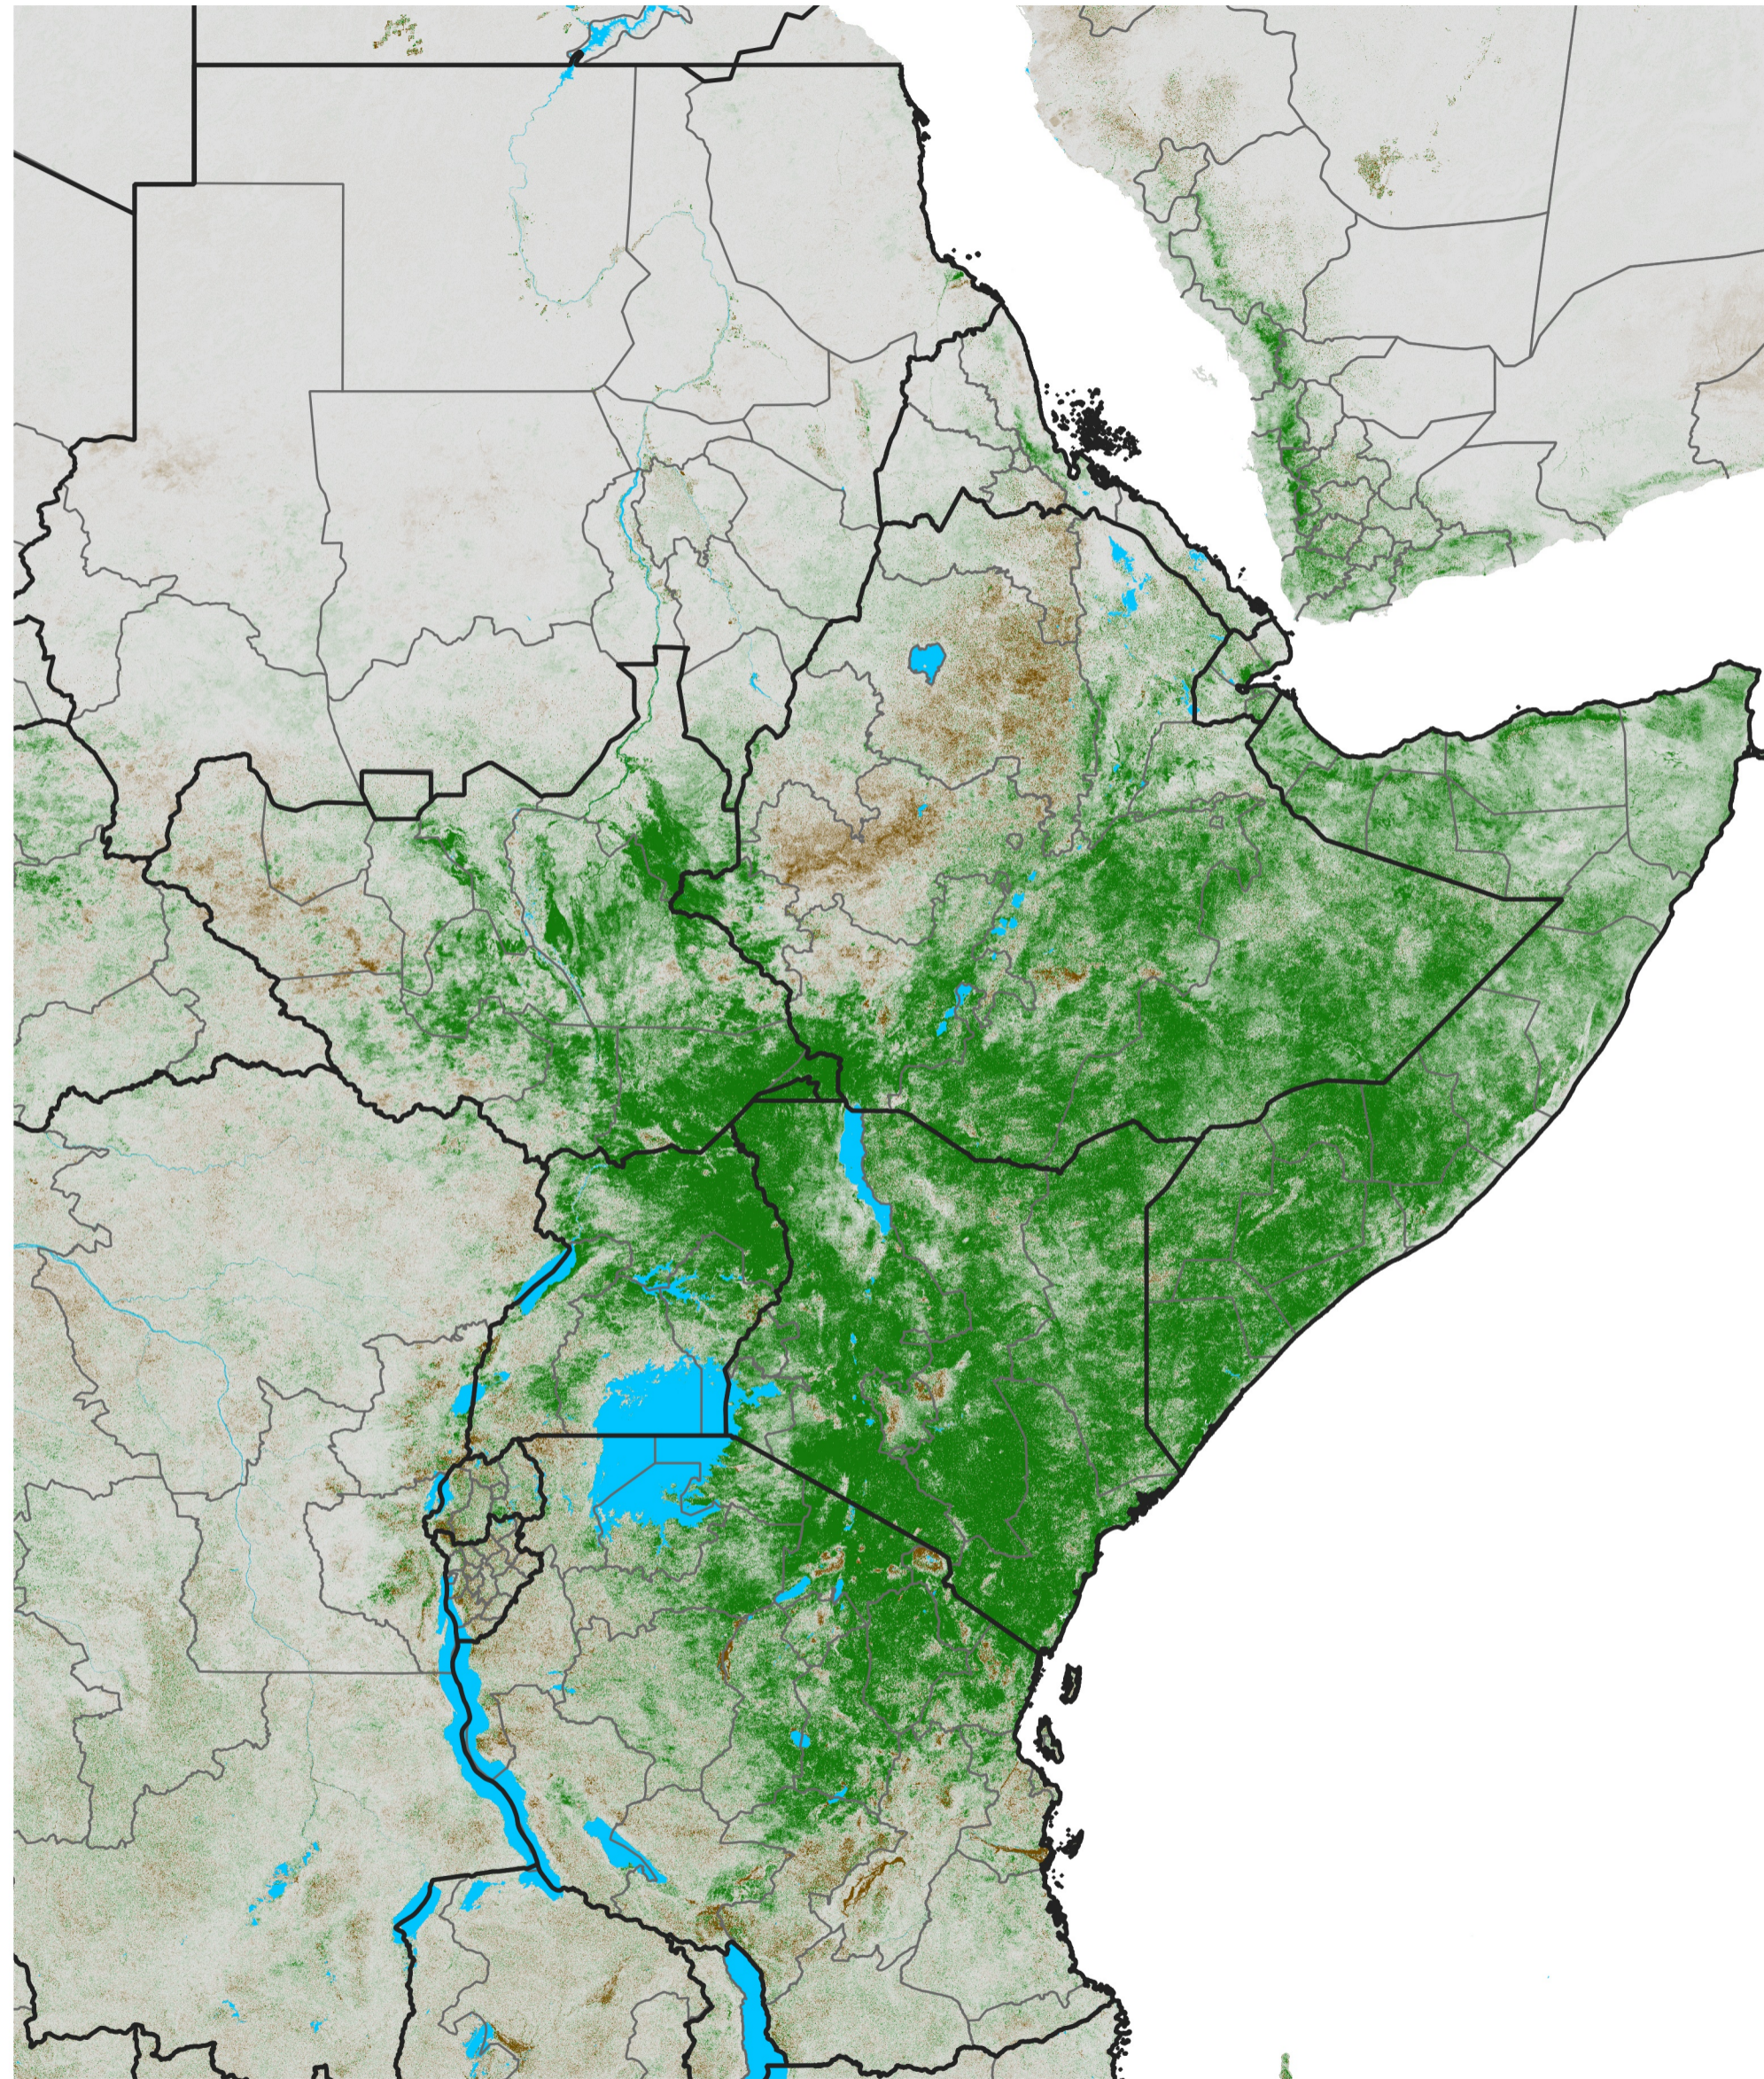

East Africa NDVI Difference

2020 minus 2019

Period 22 / Apr 11 - 20, 2020

NDVI Difference

< -0.3 -0.2 -0.1 -0.05 0.05 0.1 0.2 >0.3

Negative

No Difference

Positive