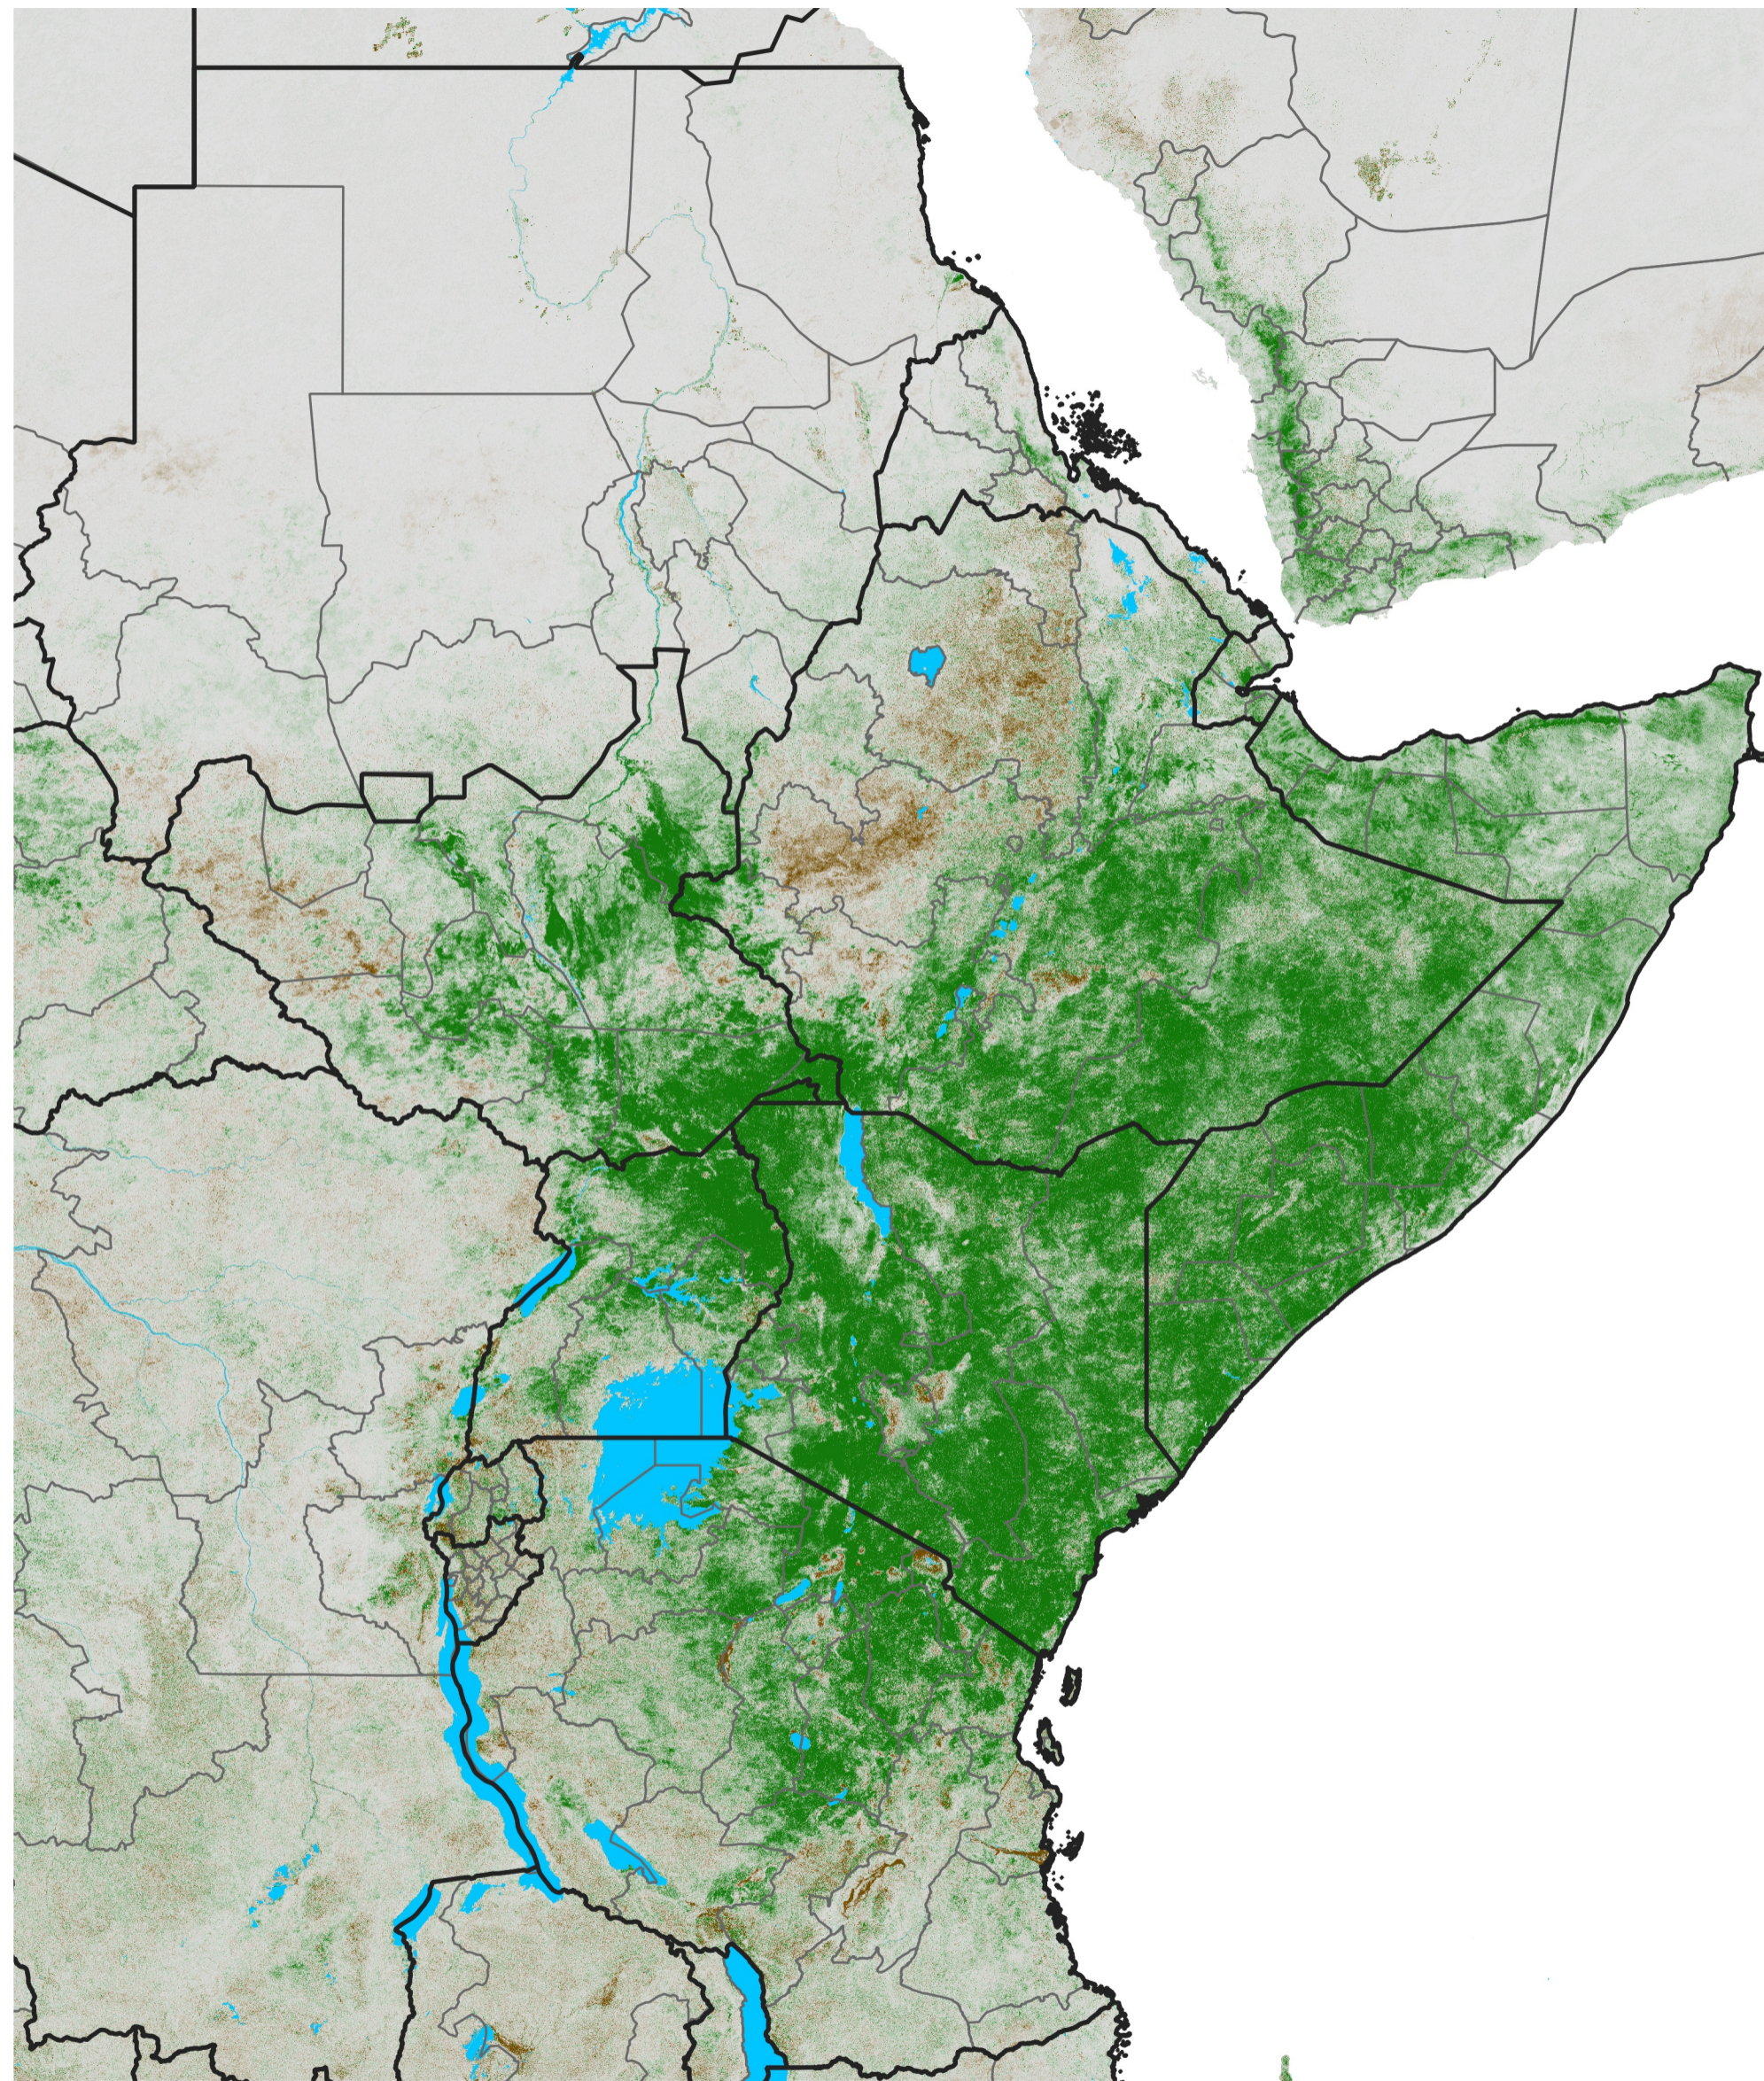

East Africa NDVI Difference

2020 minus 2019

Period 23 / Apr 16 - 25, 2020

NDVI Difference

< -0.3 -0.2 -0.1 -0.05 0.05 0.1 0.2 >0.3

Negative

No Difference

Positive