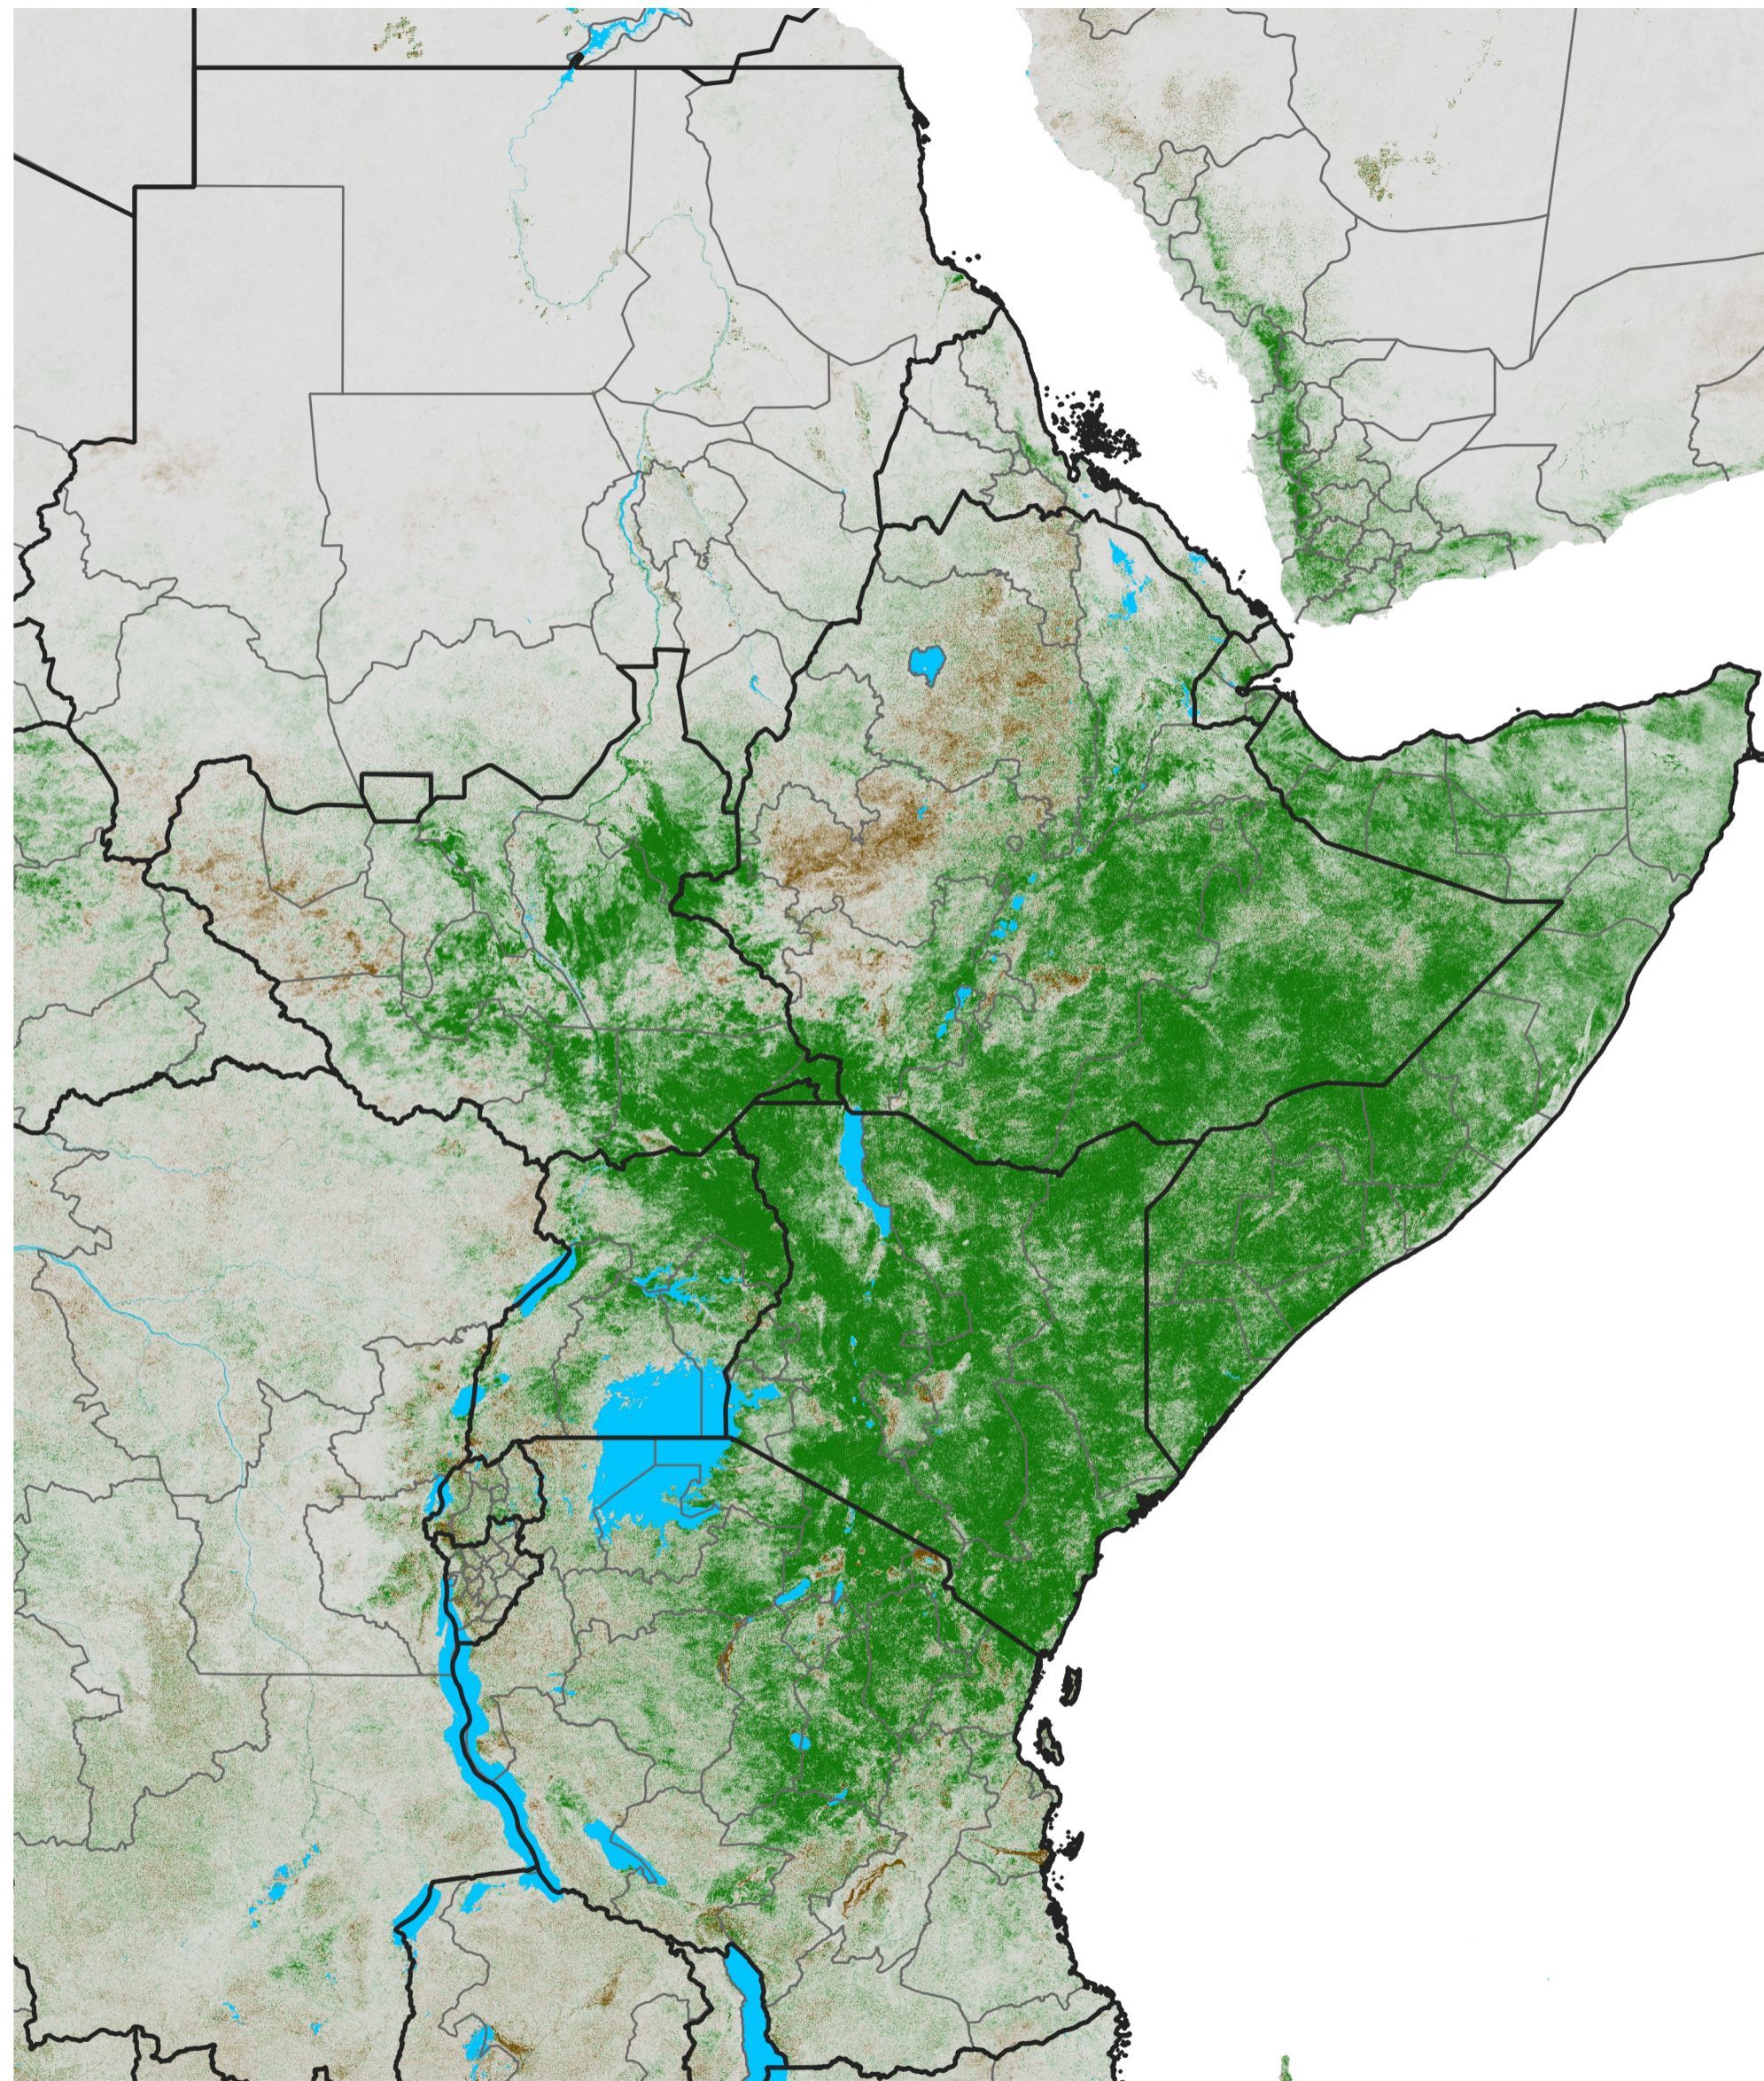

East Africa NDVI Difference

2020 minus 2019

Period 24 / Apr 21 - 30, 2020

NDVI Difference

< -0.3 -0.2 -0.1 -0.05 0.05 0.1 0.2 >0.3

Negative

No Difference

Positive