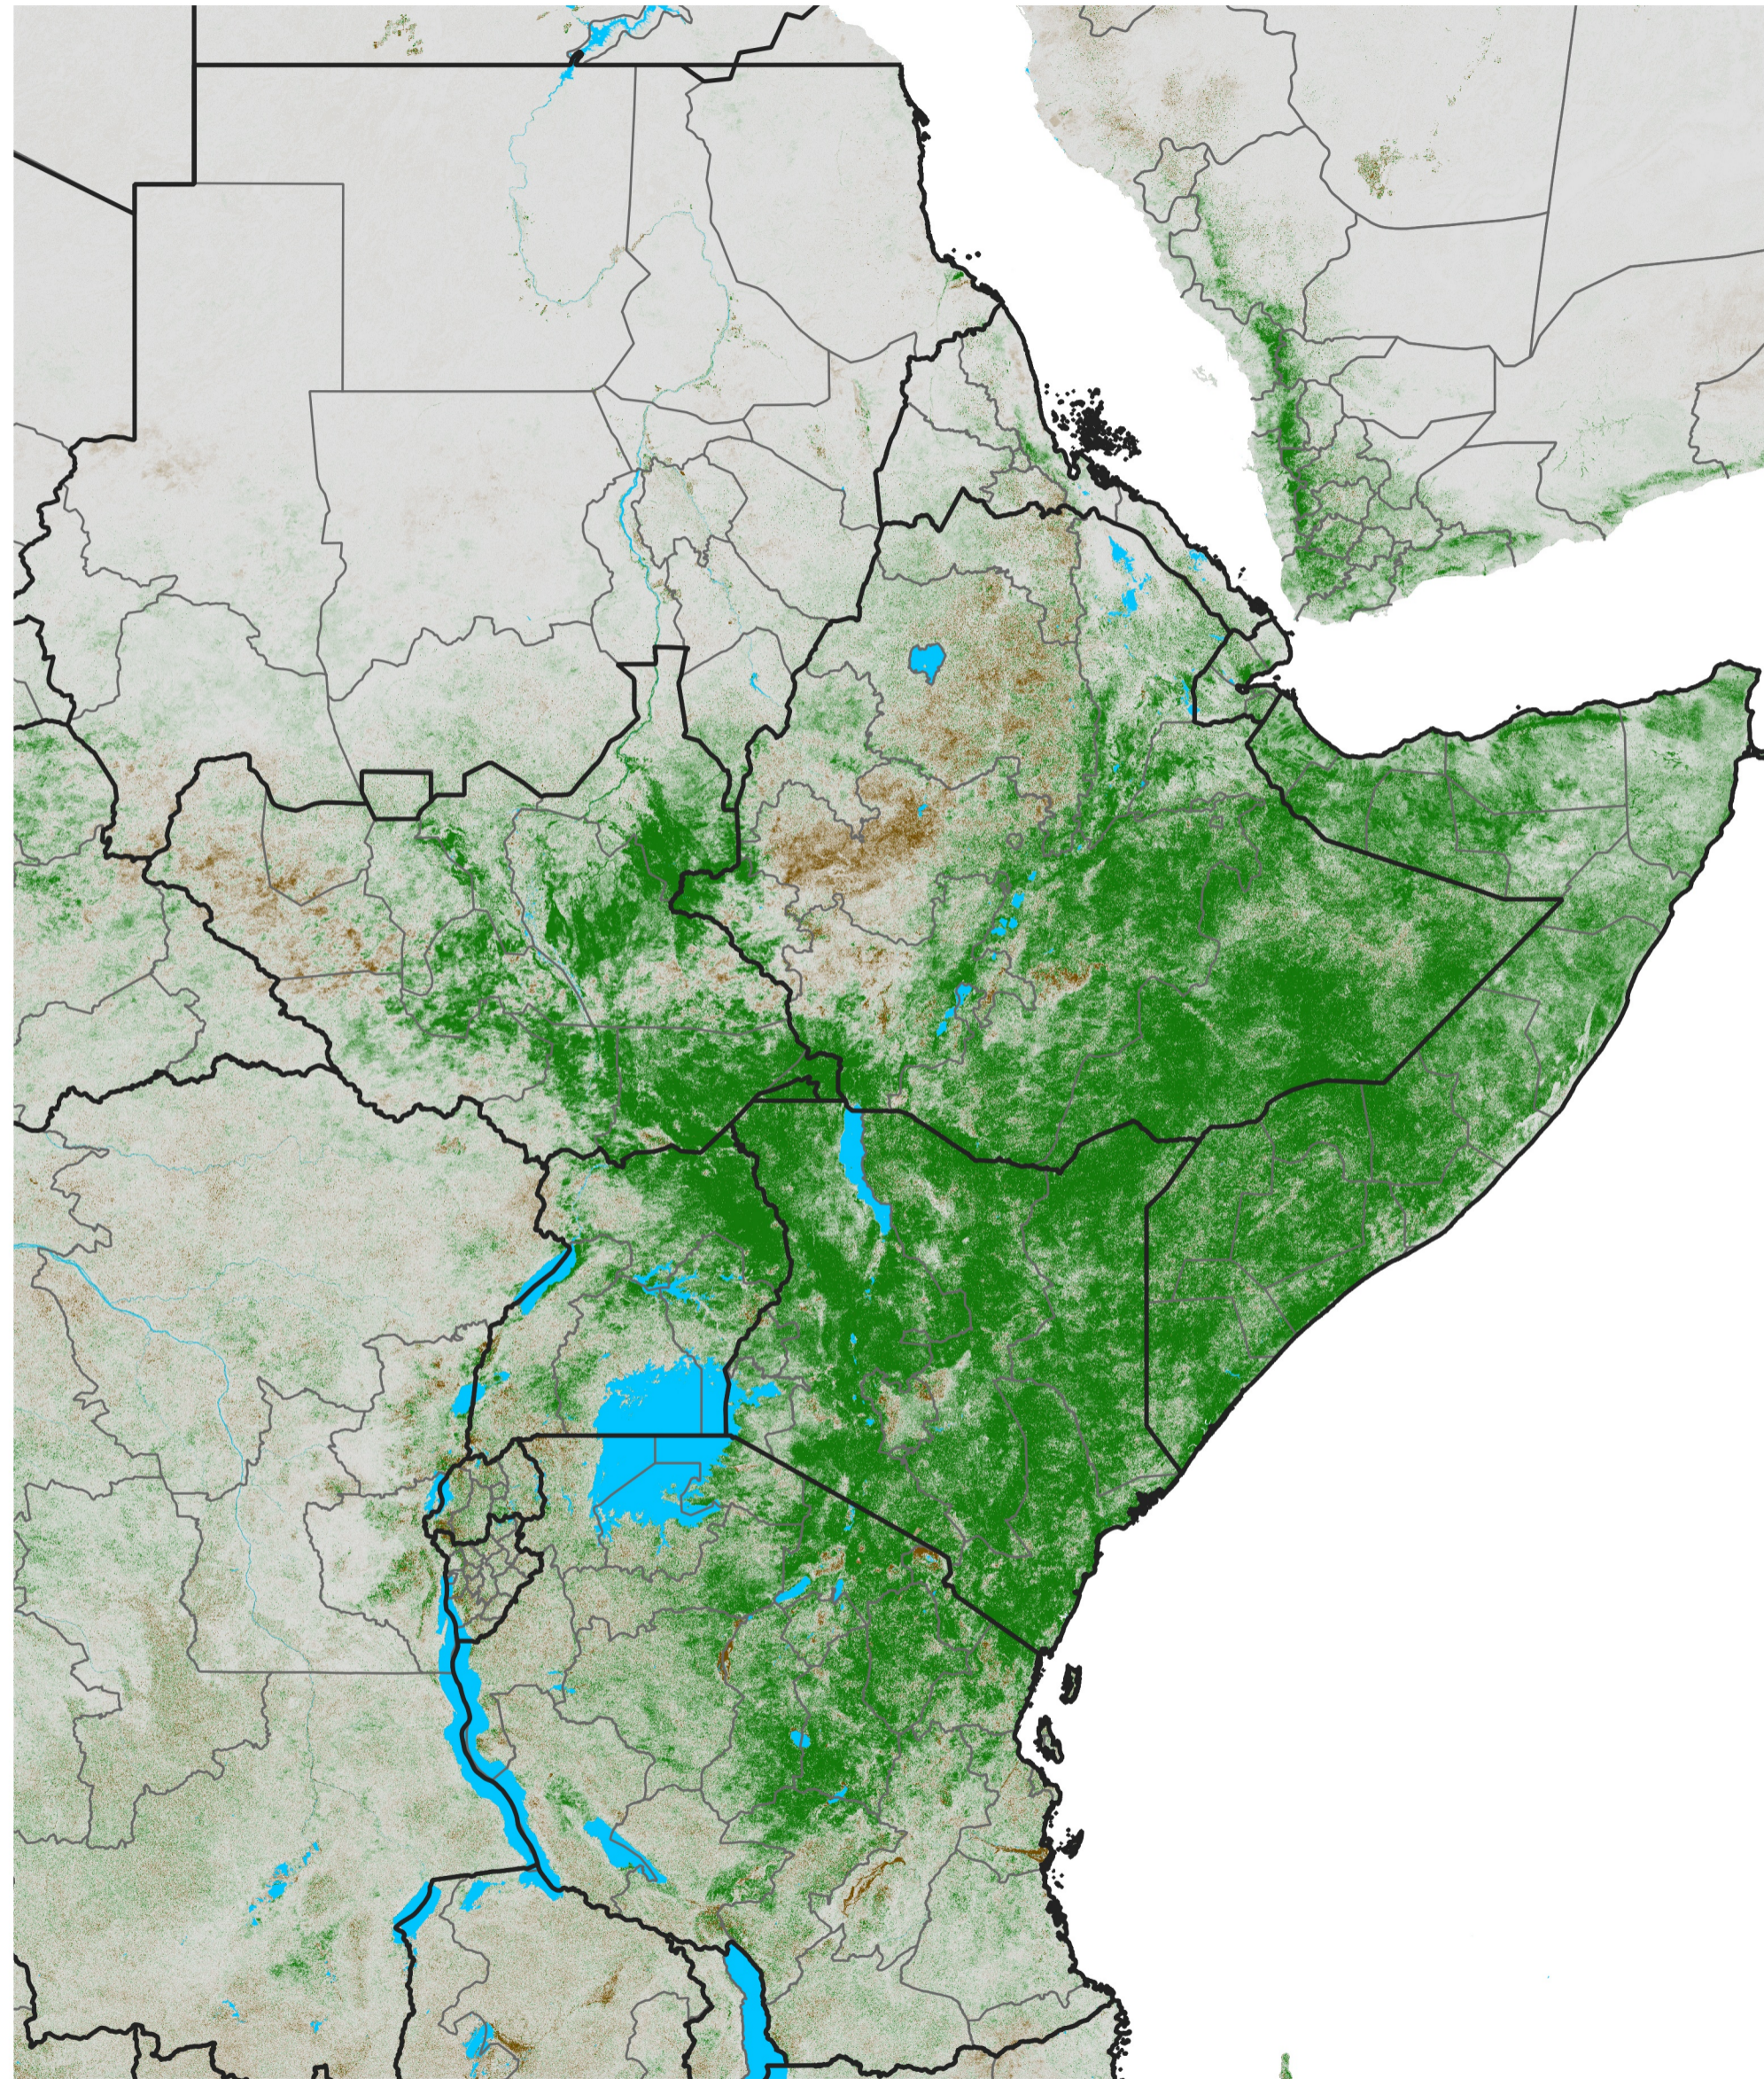

# East Africa NDVI Difference

2020 minus 2019

Period 25 / Apr 26 - May 05, 2020

## NDVI Difference

< -0.3   -0.2   -0.1   -0.05   0.05   0.1   0.2   >0.3

Negative

No Difference

Positive