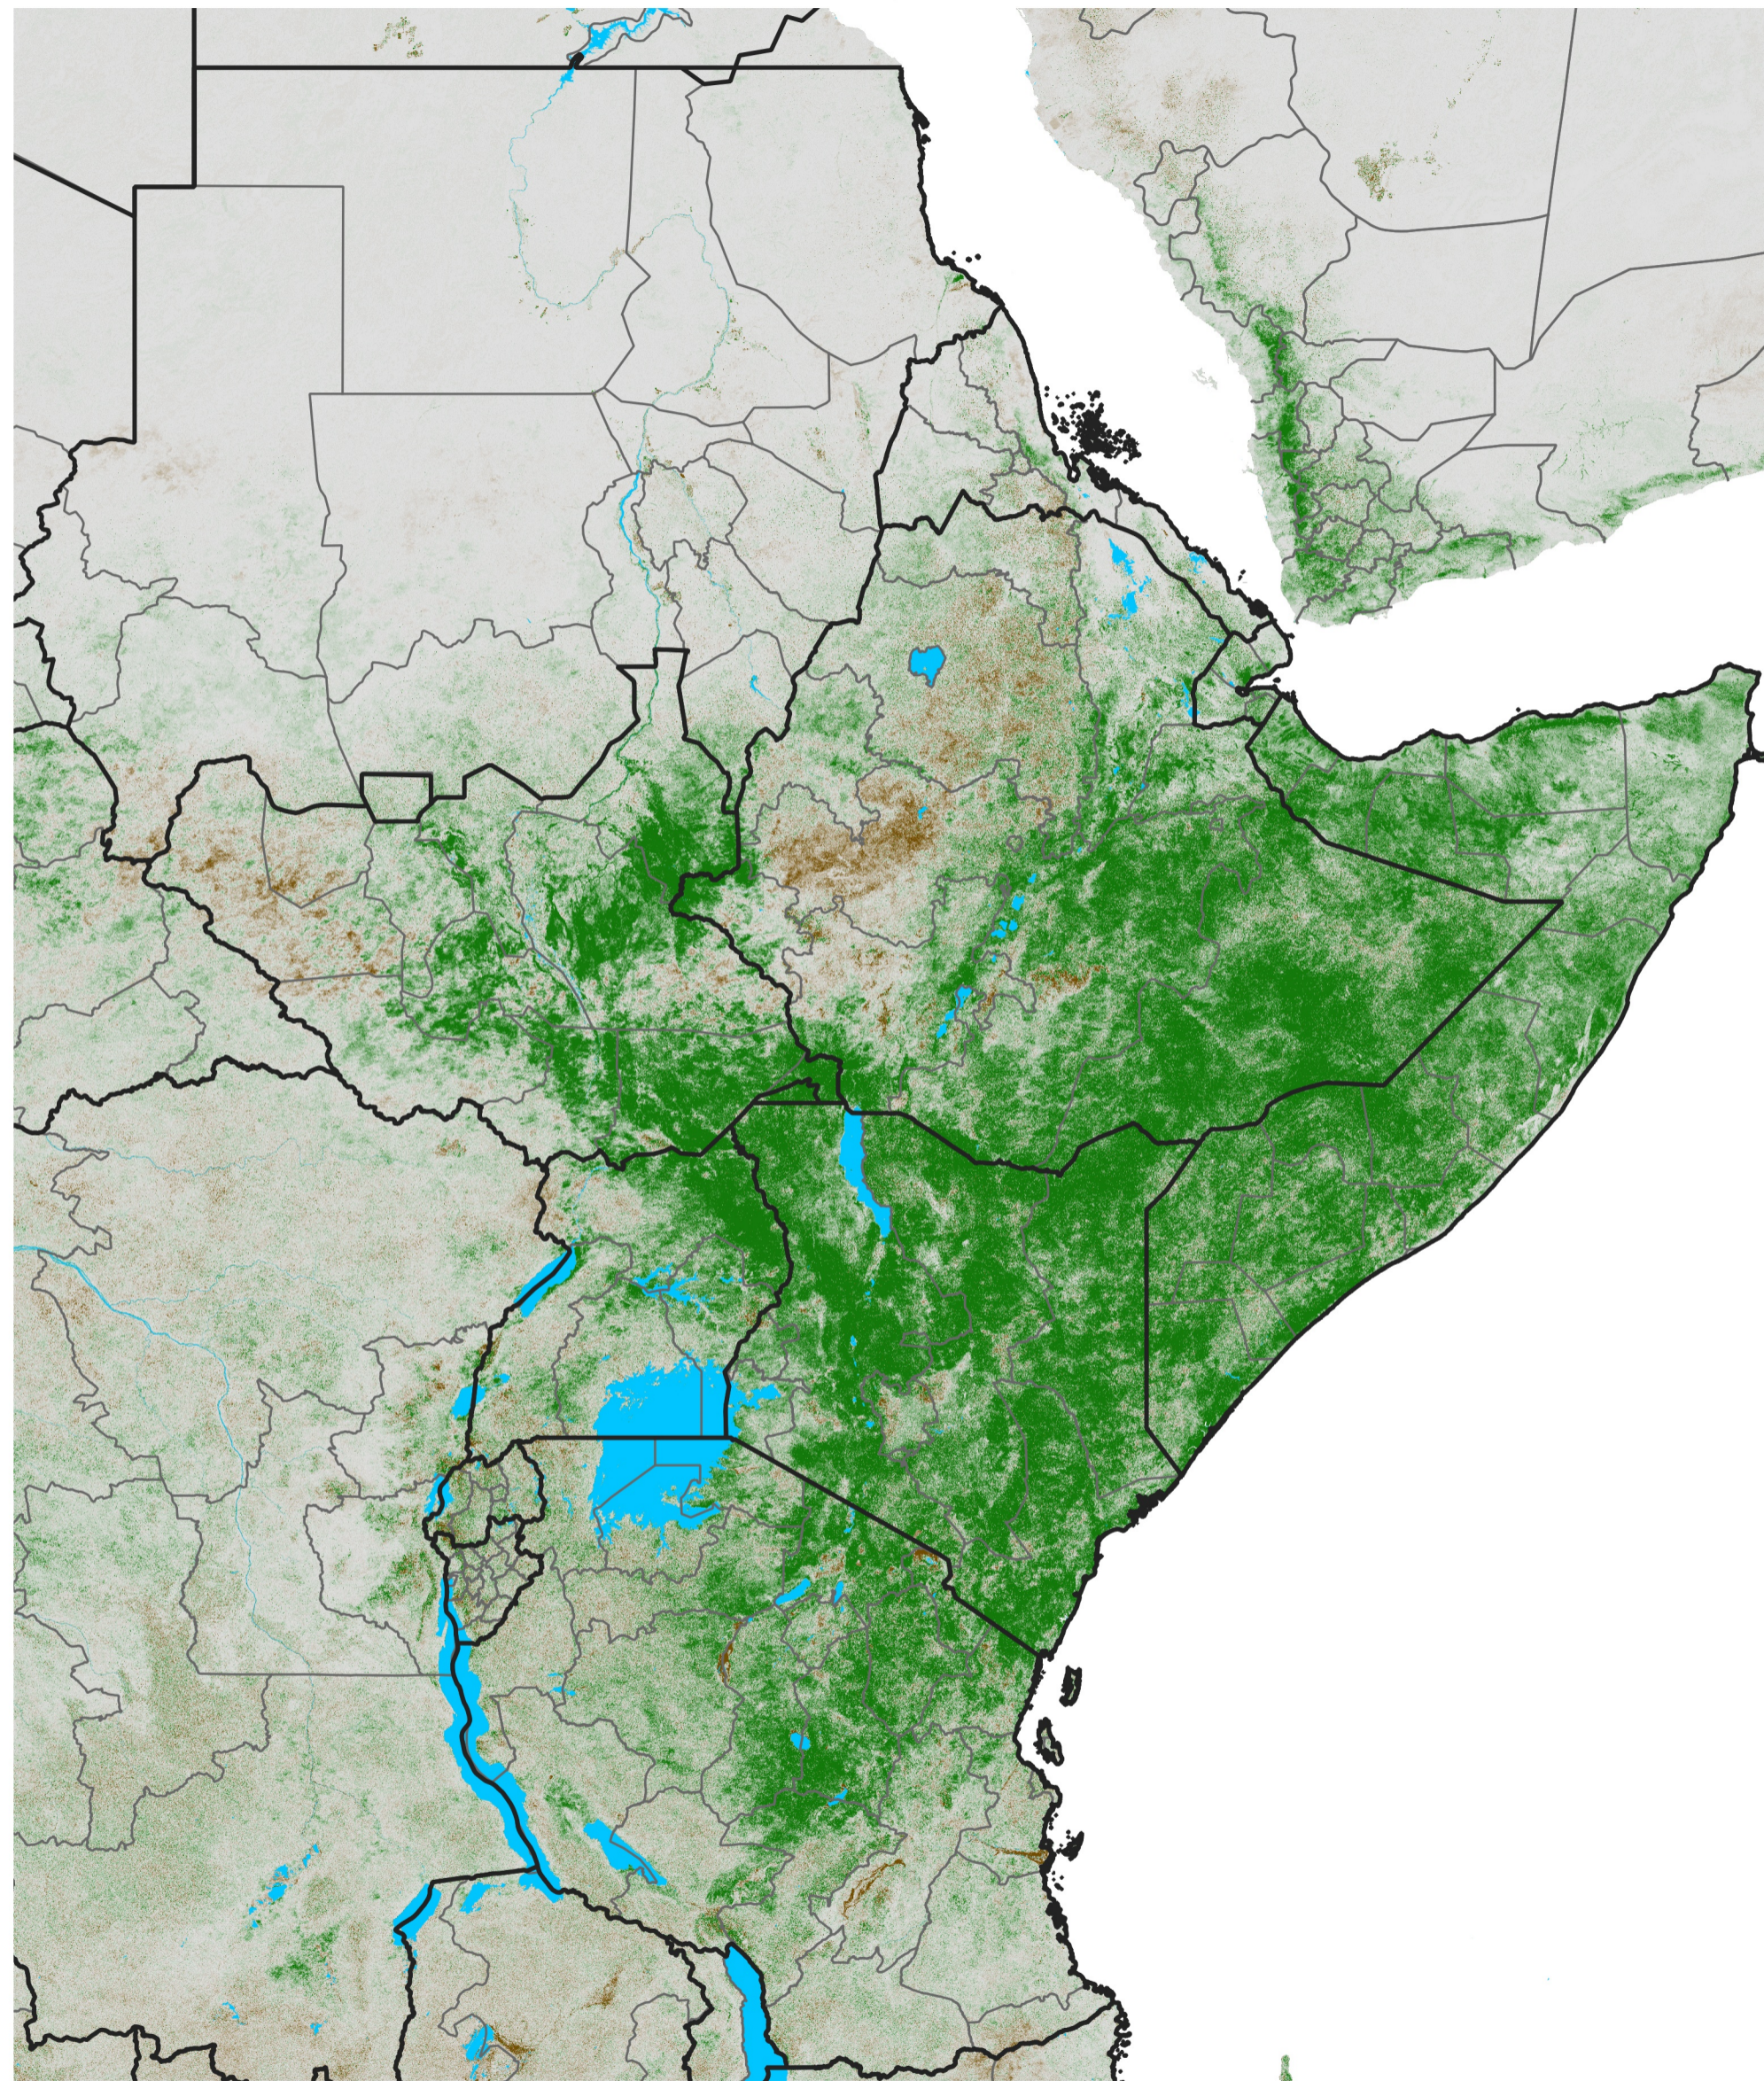

# East Africa NDVI Difference

2020 minus 2019

Period 26 / May 01 - 10, 2020

## NDVI Difference

< -0.3   -0.2   -0.1   -0.05   0.05   0.1   0.2   >0.3

Negative

No Difference

Positive