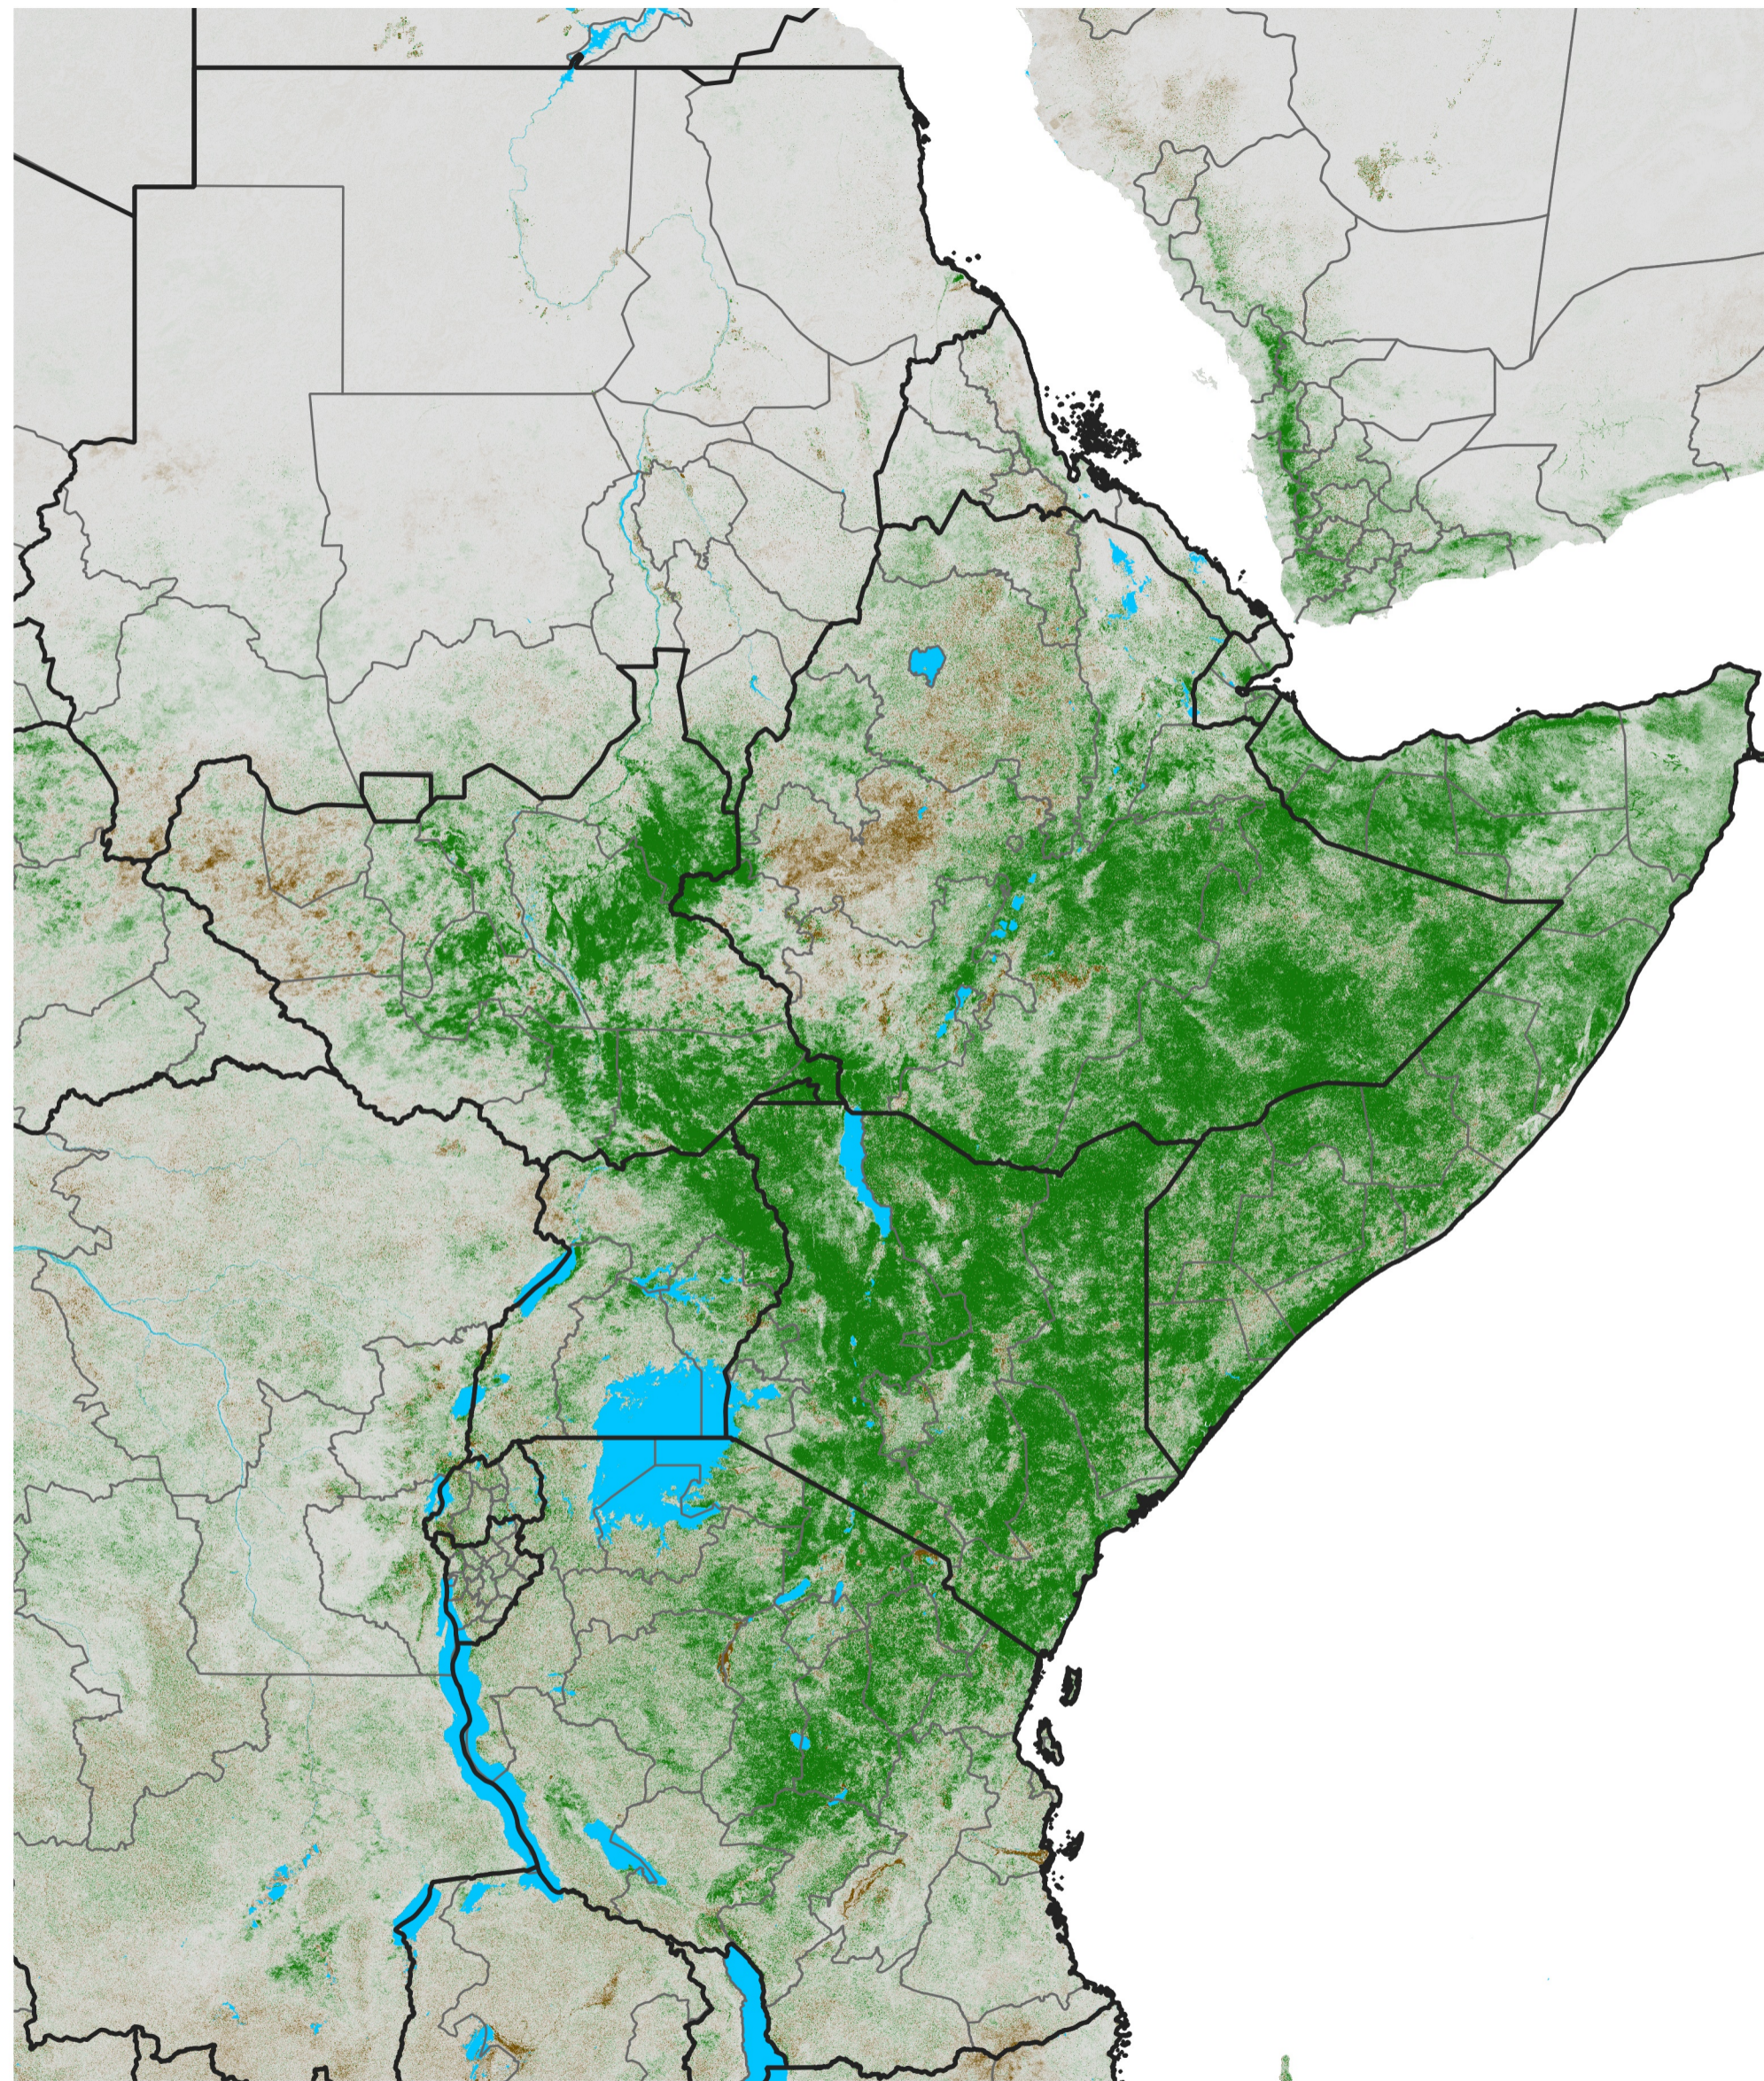

# East Africa NDVI Difference

2020 minus 2019

Period 27 / May 06 - 15, 2020

## NDVI Difference

< -0.3   -0.2   -0.1   -0.05   0.05   0.1   0.2   >0.3

Negative

No Difference

Positive