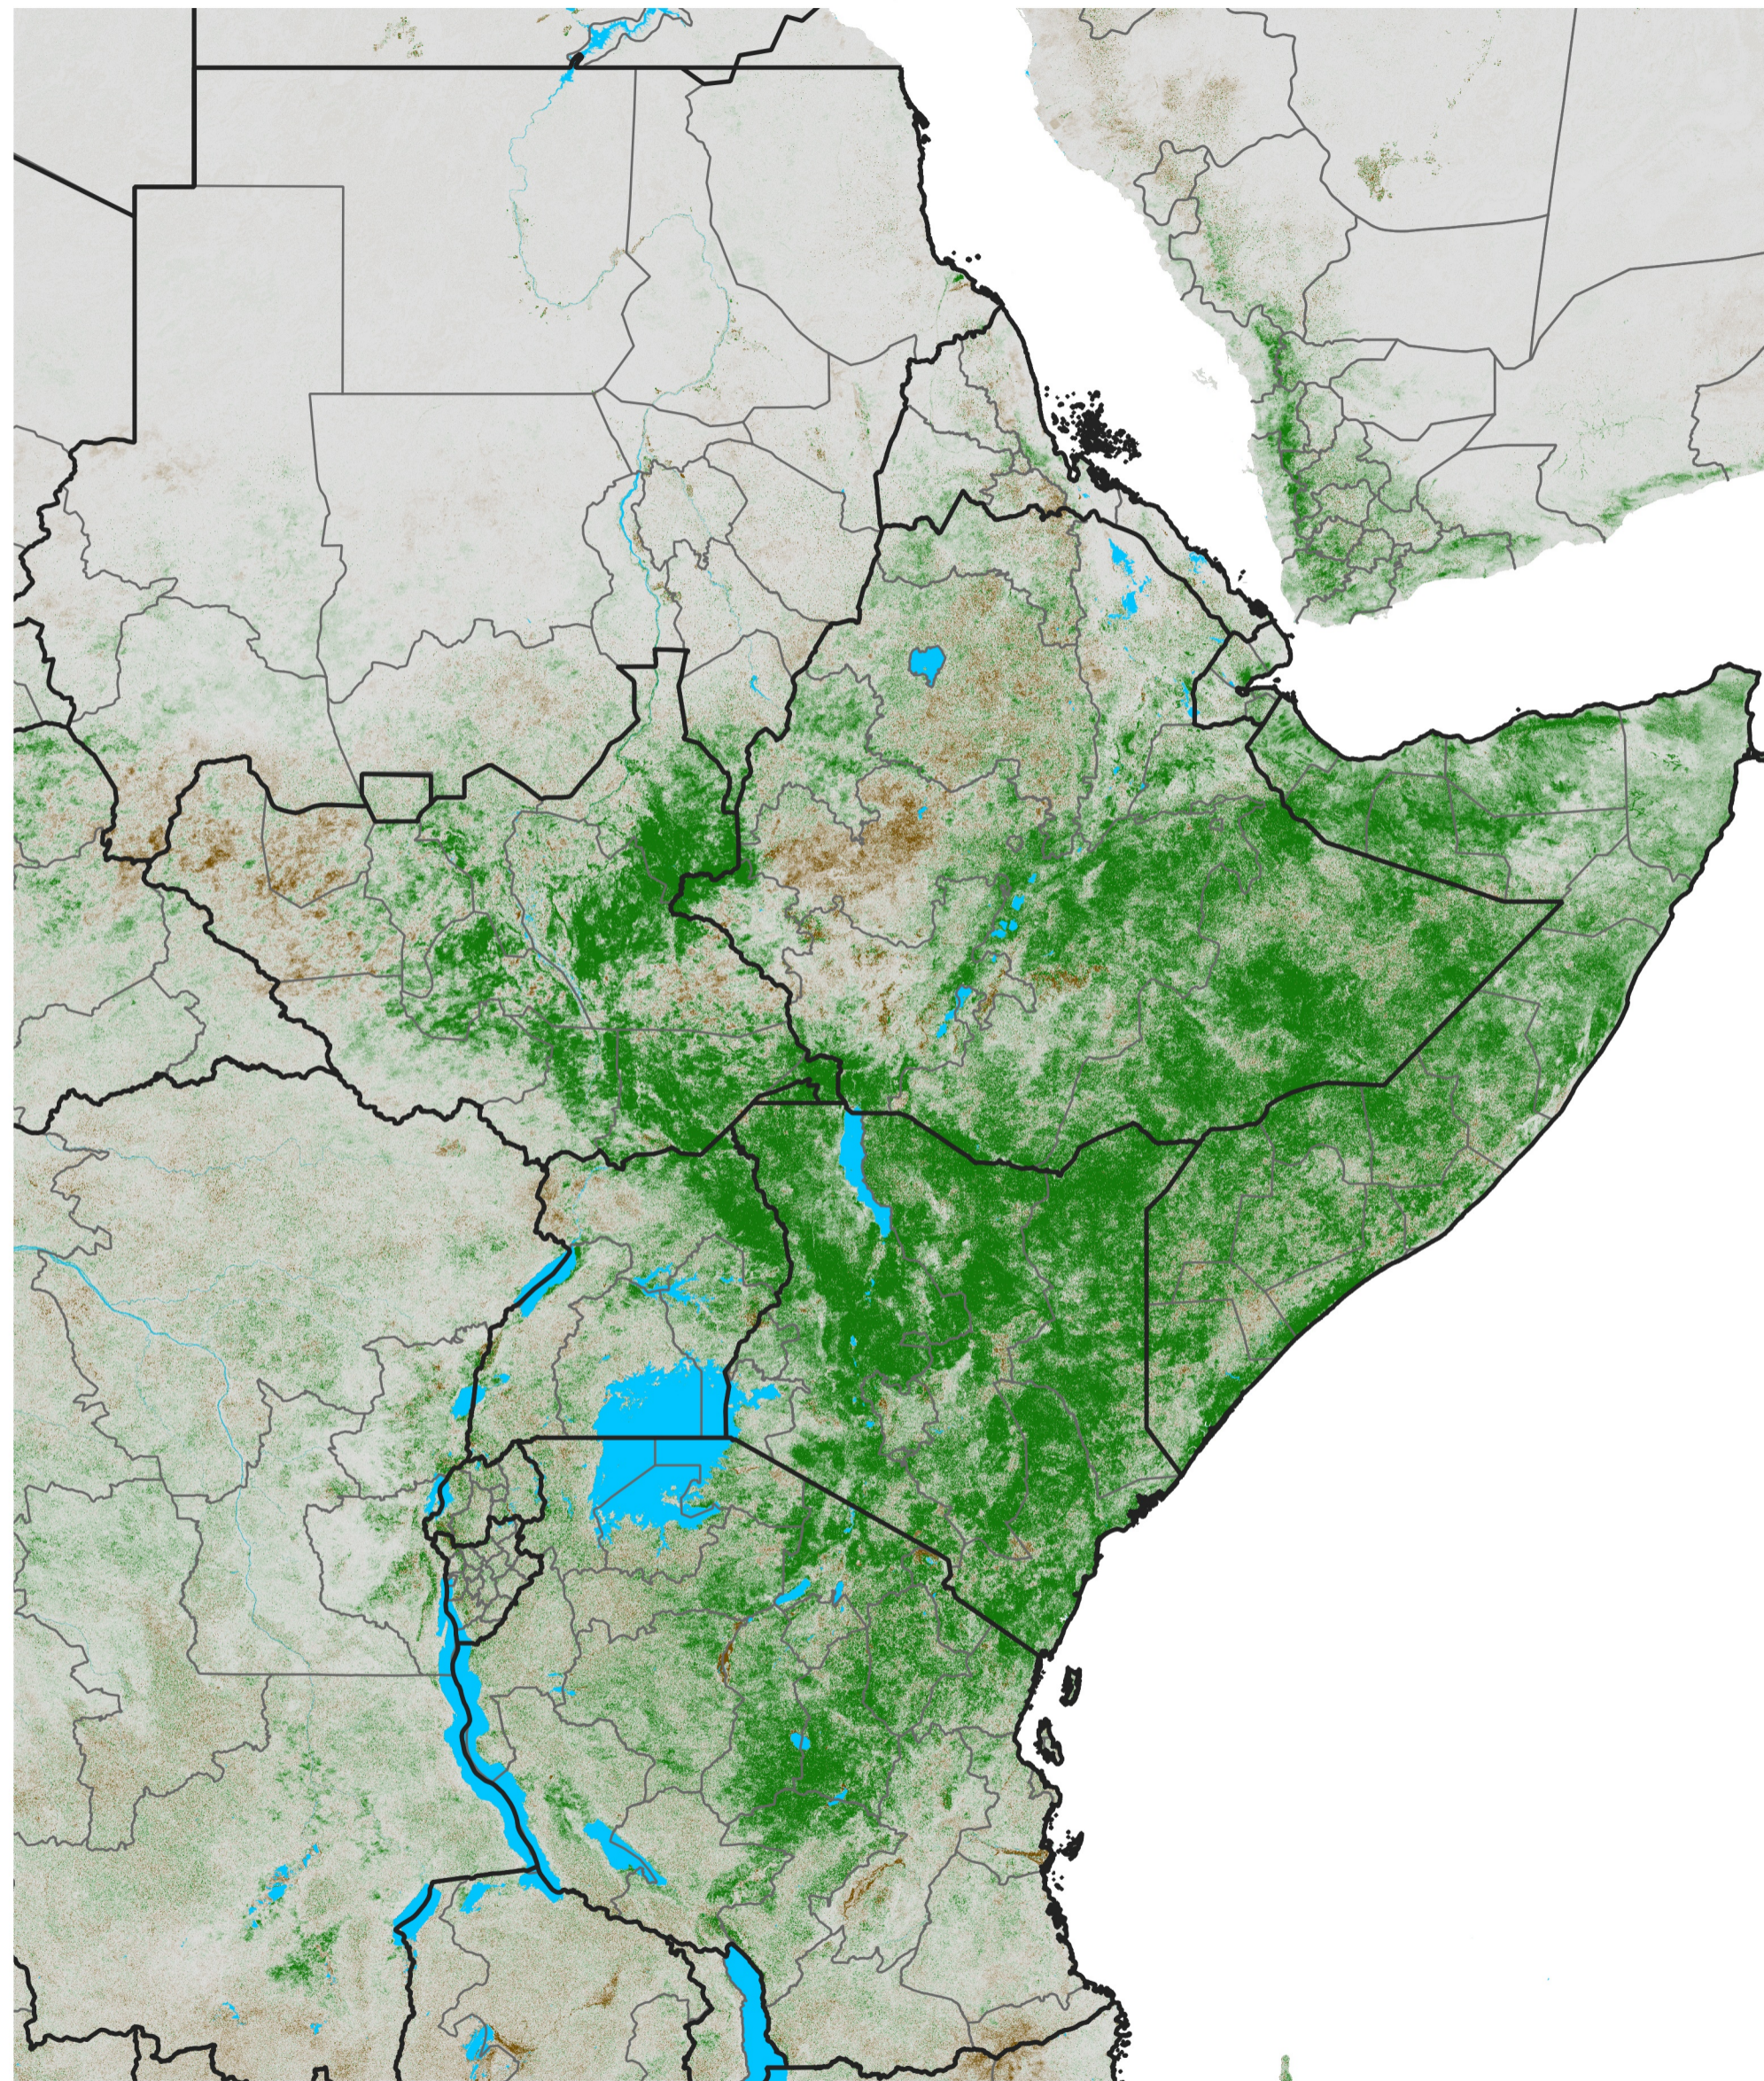

# East Africa NDVI Difference

2020 minus 2019

Period 28 / May 11 - 20, 2020

## NDVI Difference

< -0.3   -0.2   -0.1   -0.05   0.05   0.1   0.2   >0.3

Negative

No Difference

Positive