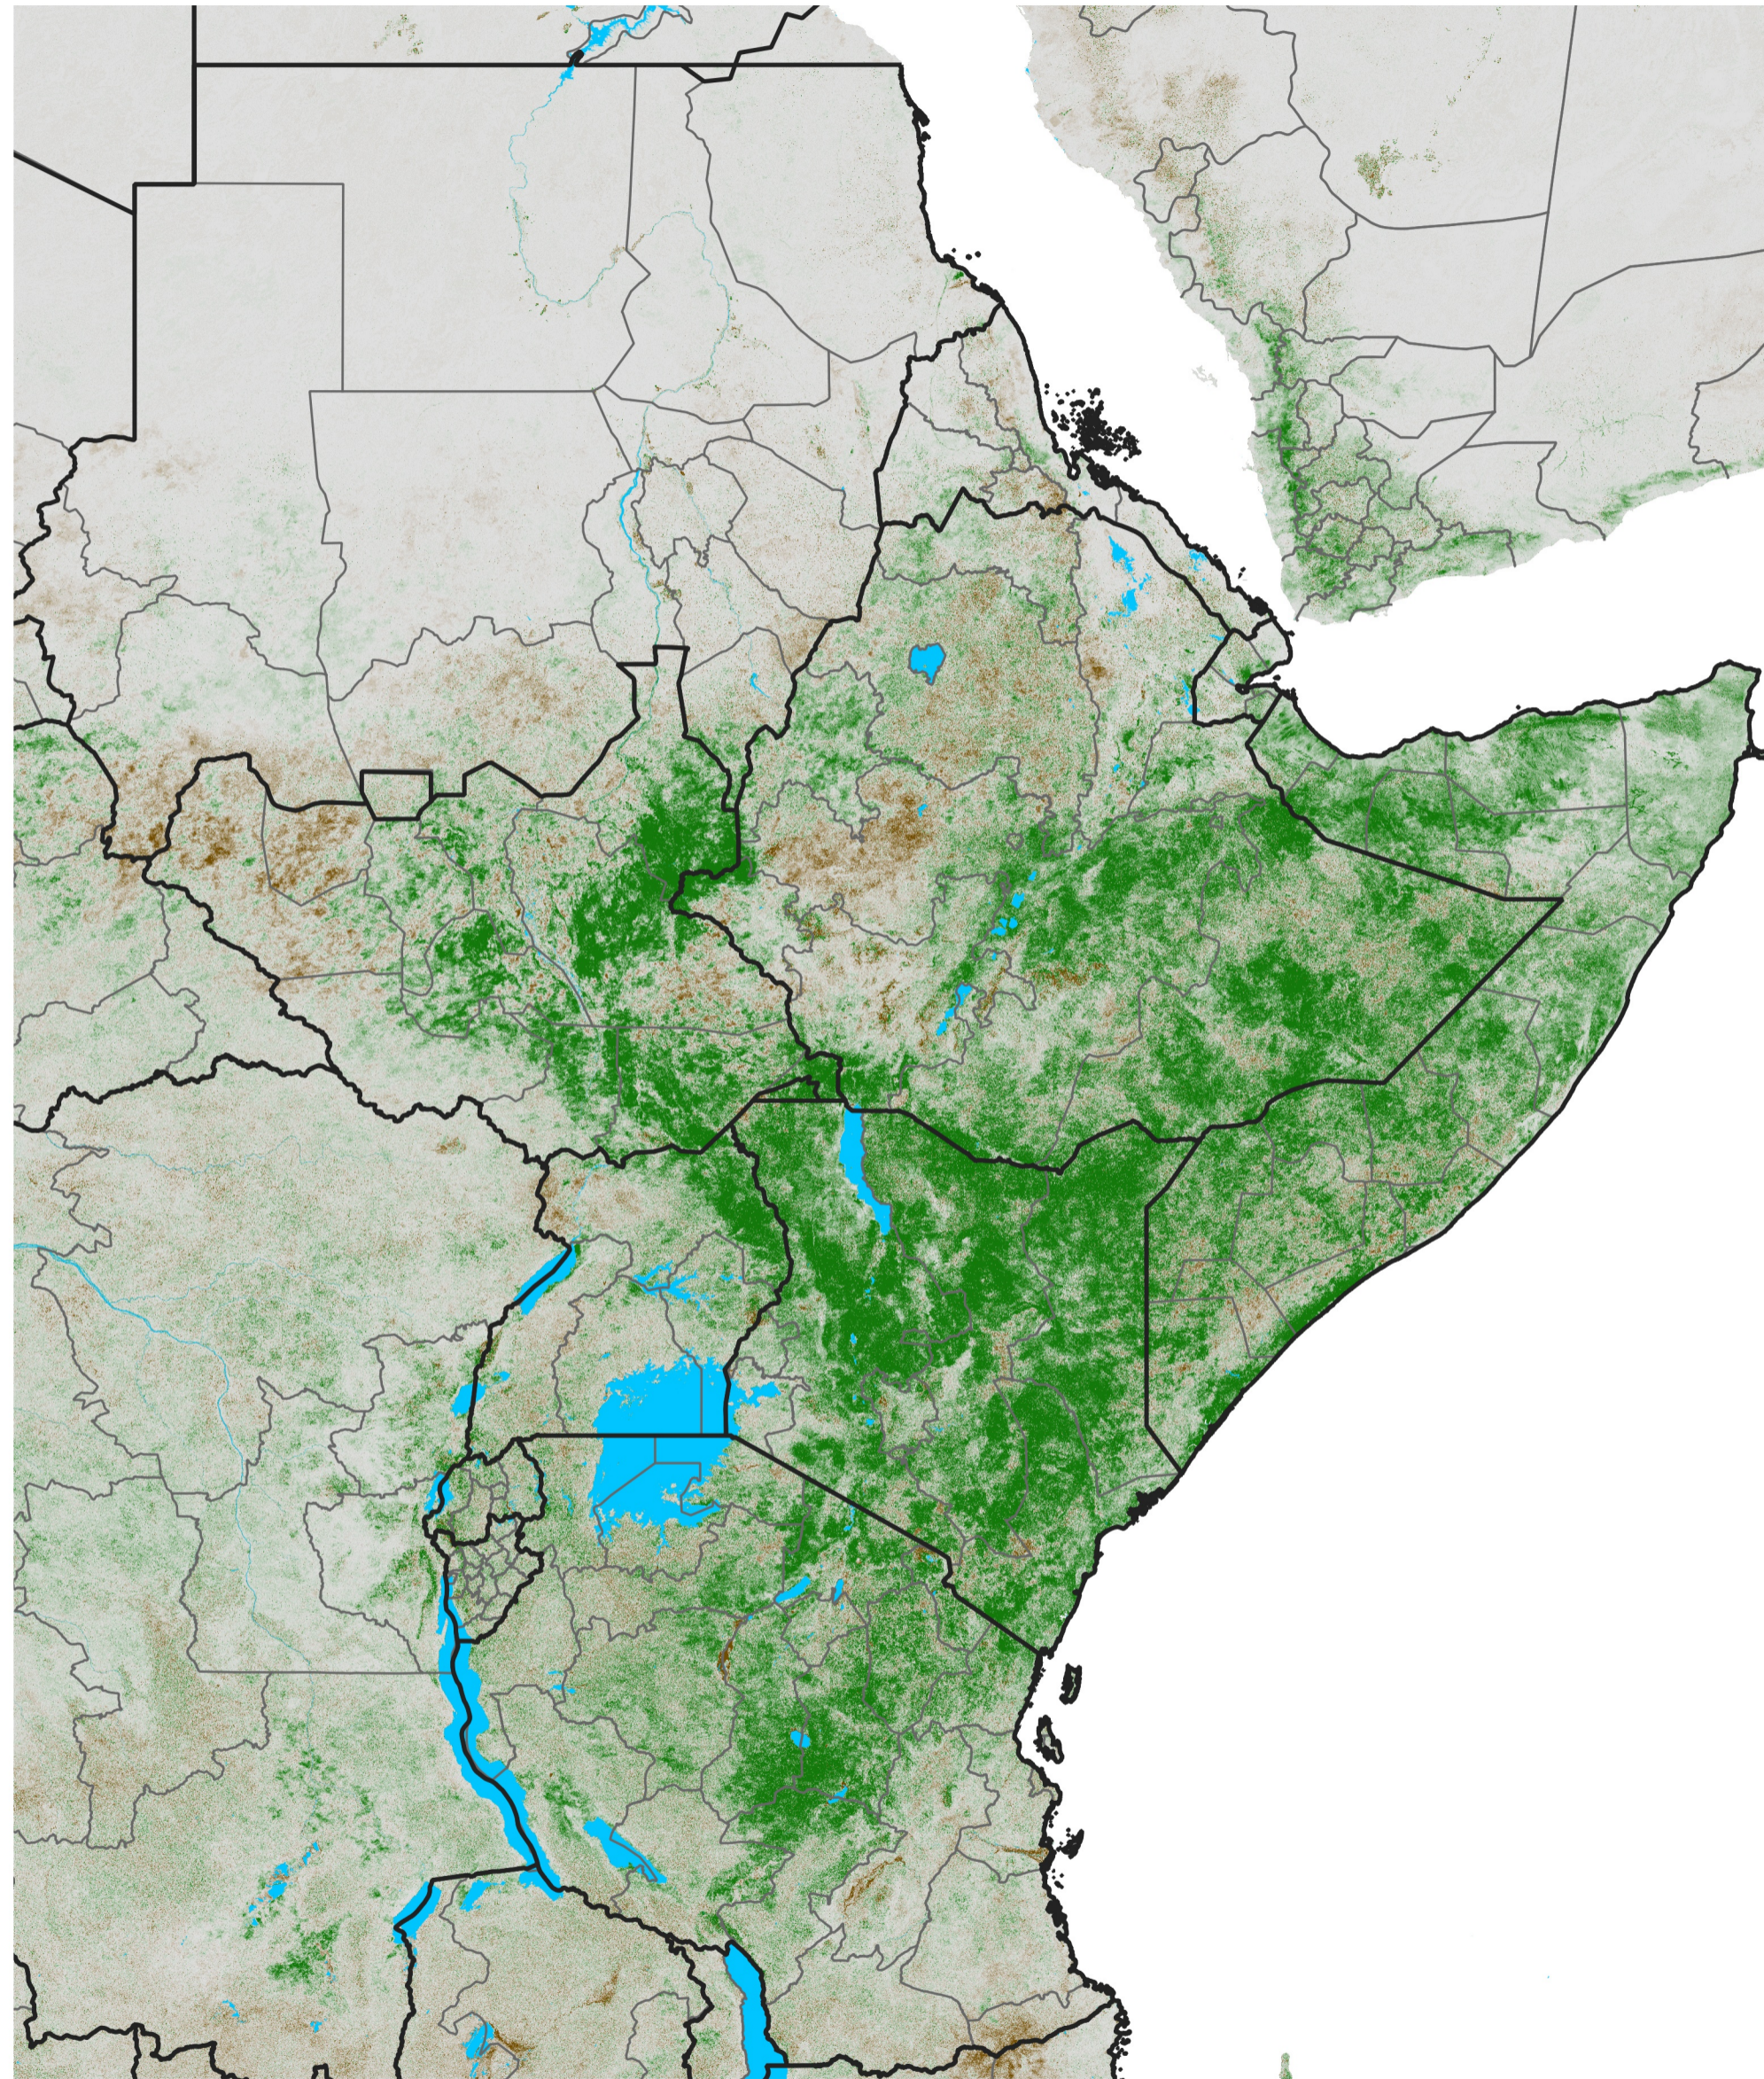

East Africa NDVI Difference

2020 minus 2019

Period 29 / May 16 - 25, 2020

NDVI Difference

< -0.3 -0.2 -0.1 -0.05 0.05 0.1 0.2 >0.3

Negative

No Difference

Positive