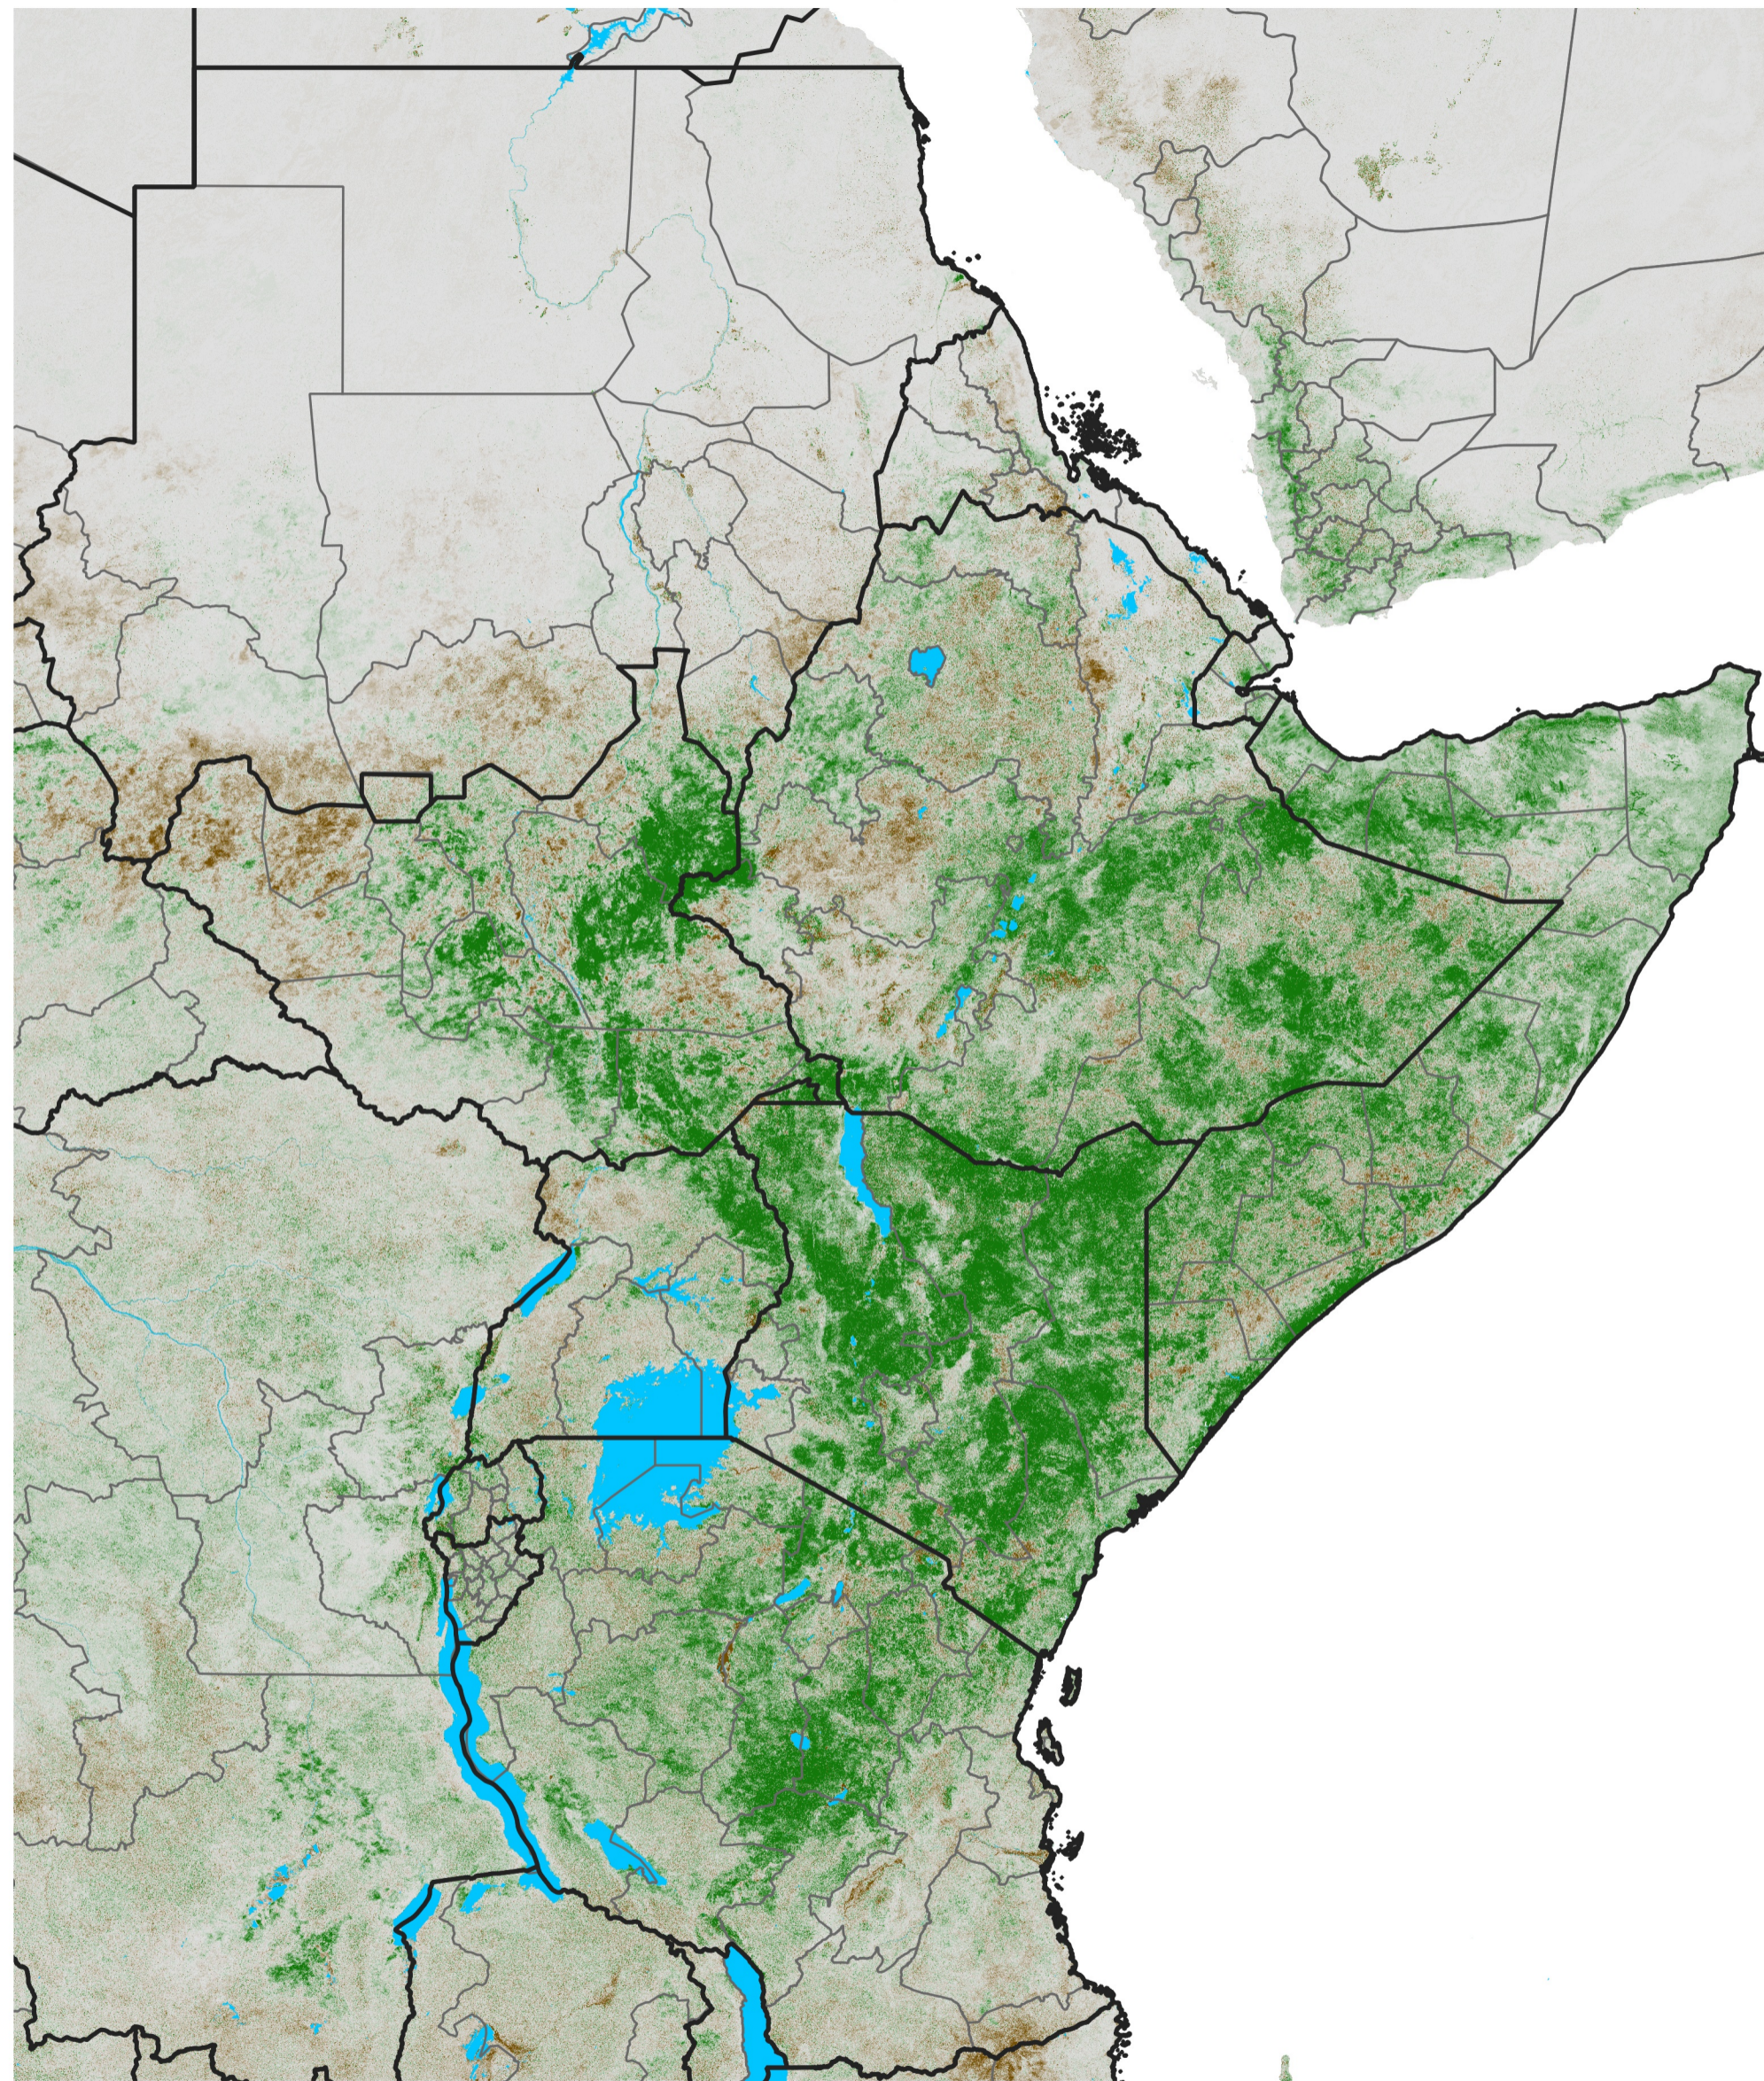

East Africa NDVI Difference

2020 minus 2019

Period 30 / May 21 - 31, 2020

NDVI Difference

< -0.3 -0.2 -0.1 -0.05 0.05 0.1 0.2 >0.3

Negative

No Difference

Positive