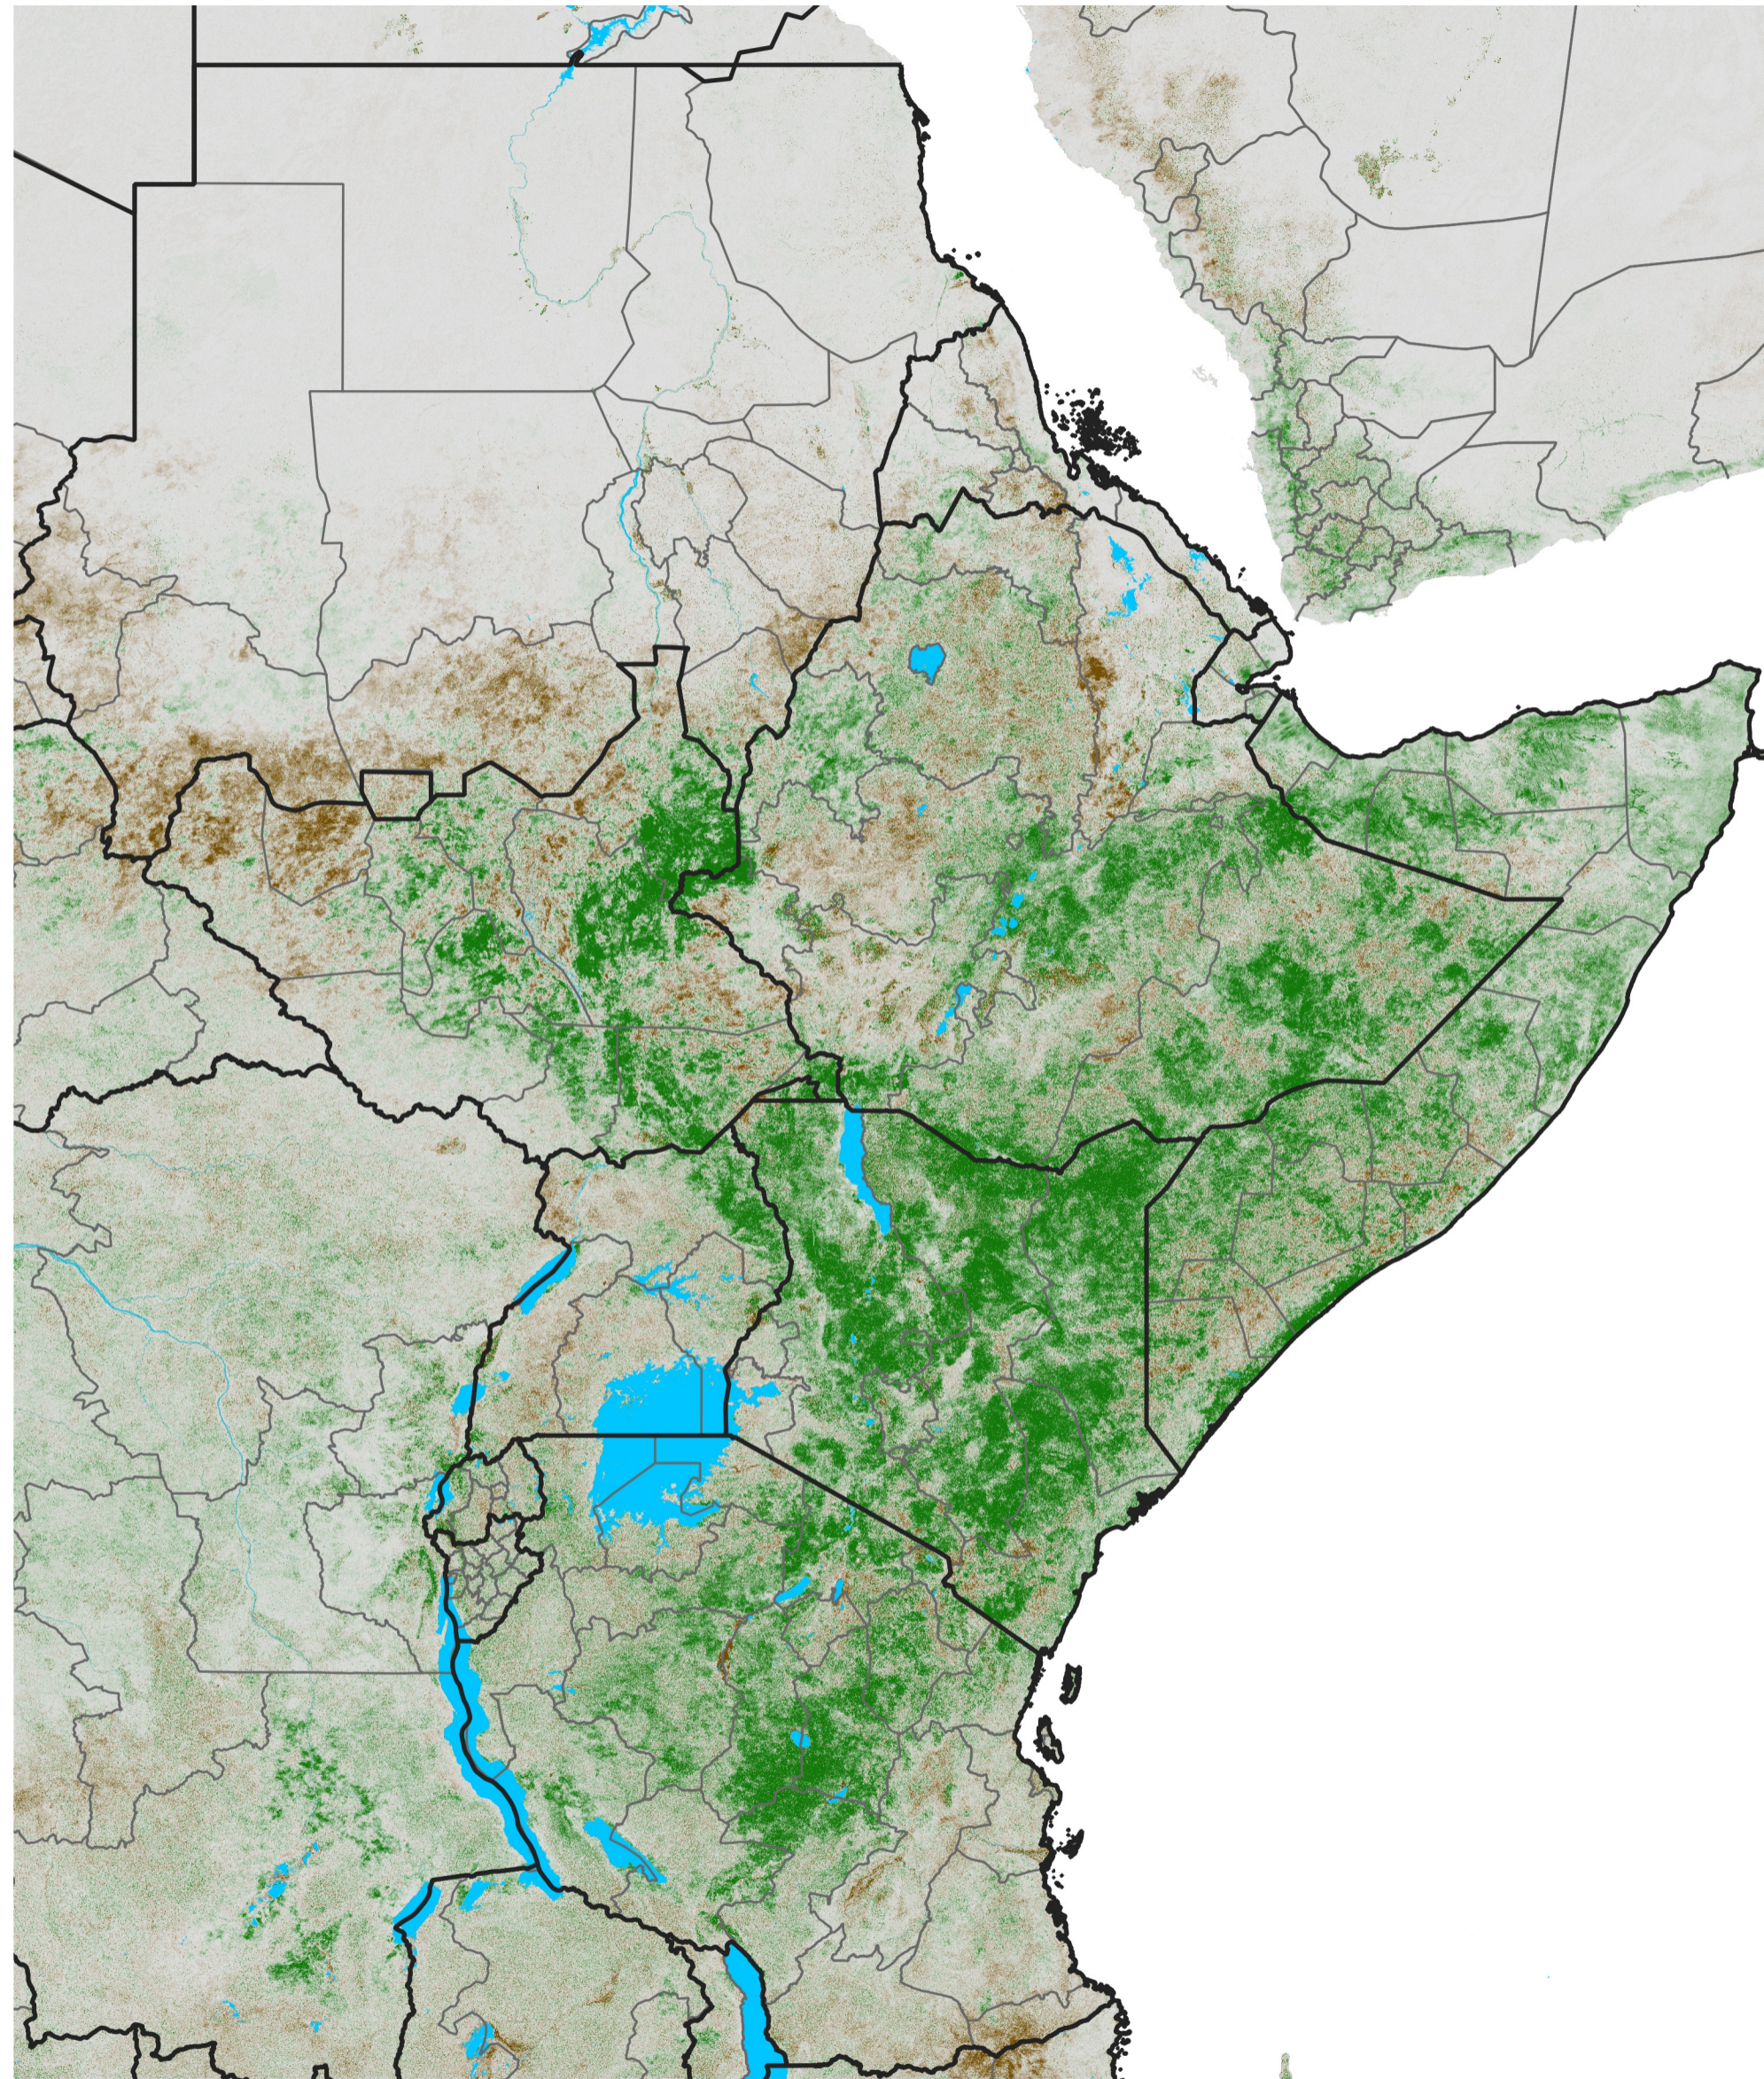

East Africa NDVI Difference

2020 minus 2019

Period 31 / May 26 - Jun 05, 2020

NDVI Difference

< -0.3 -0.2 -0.1 -0.05 0.05 0.1 0.2 >0.3

Negative

No Difference

Positive