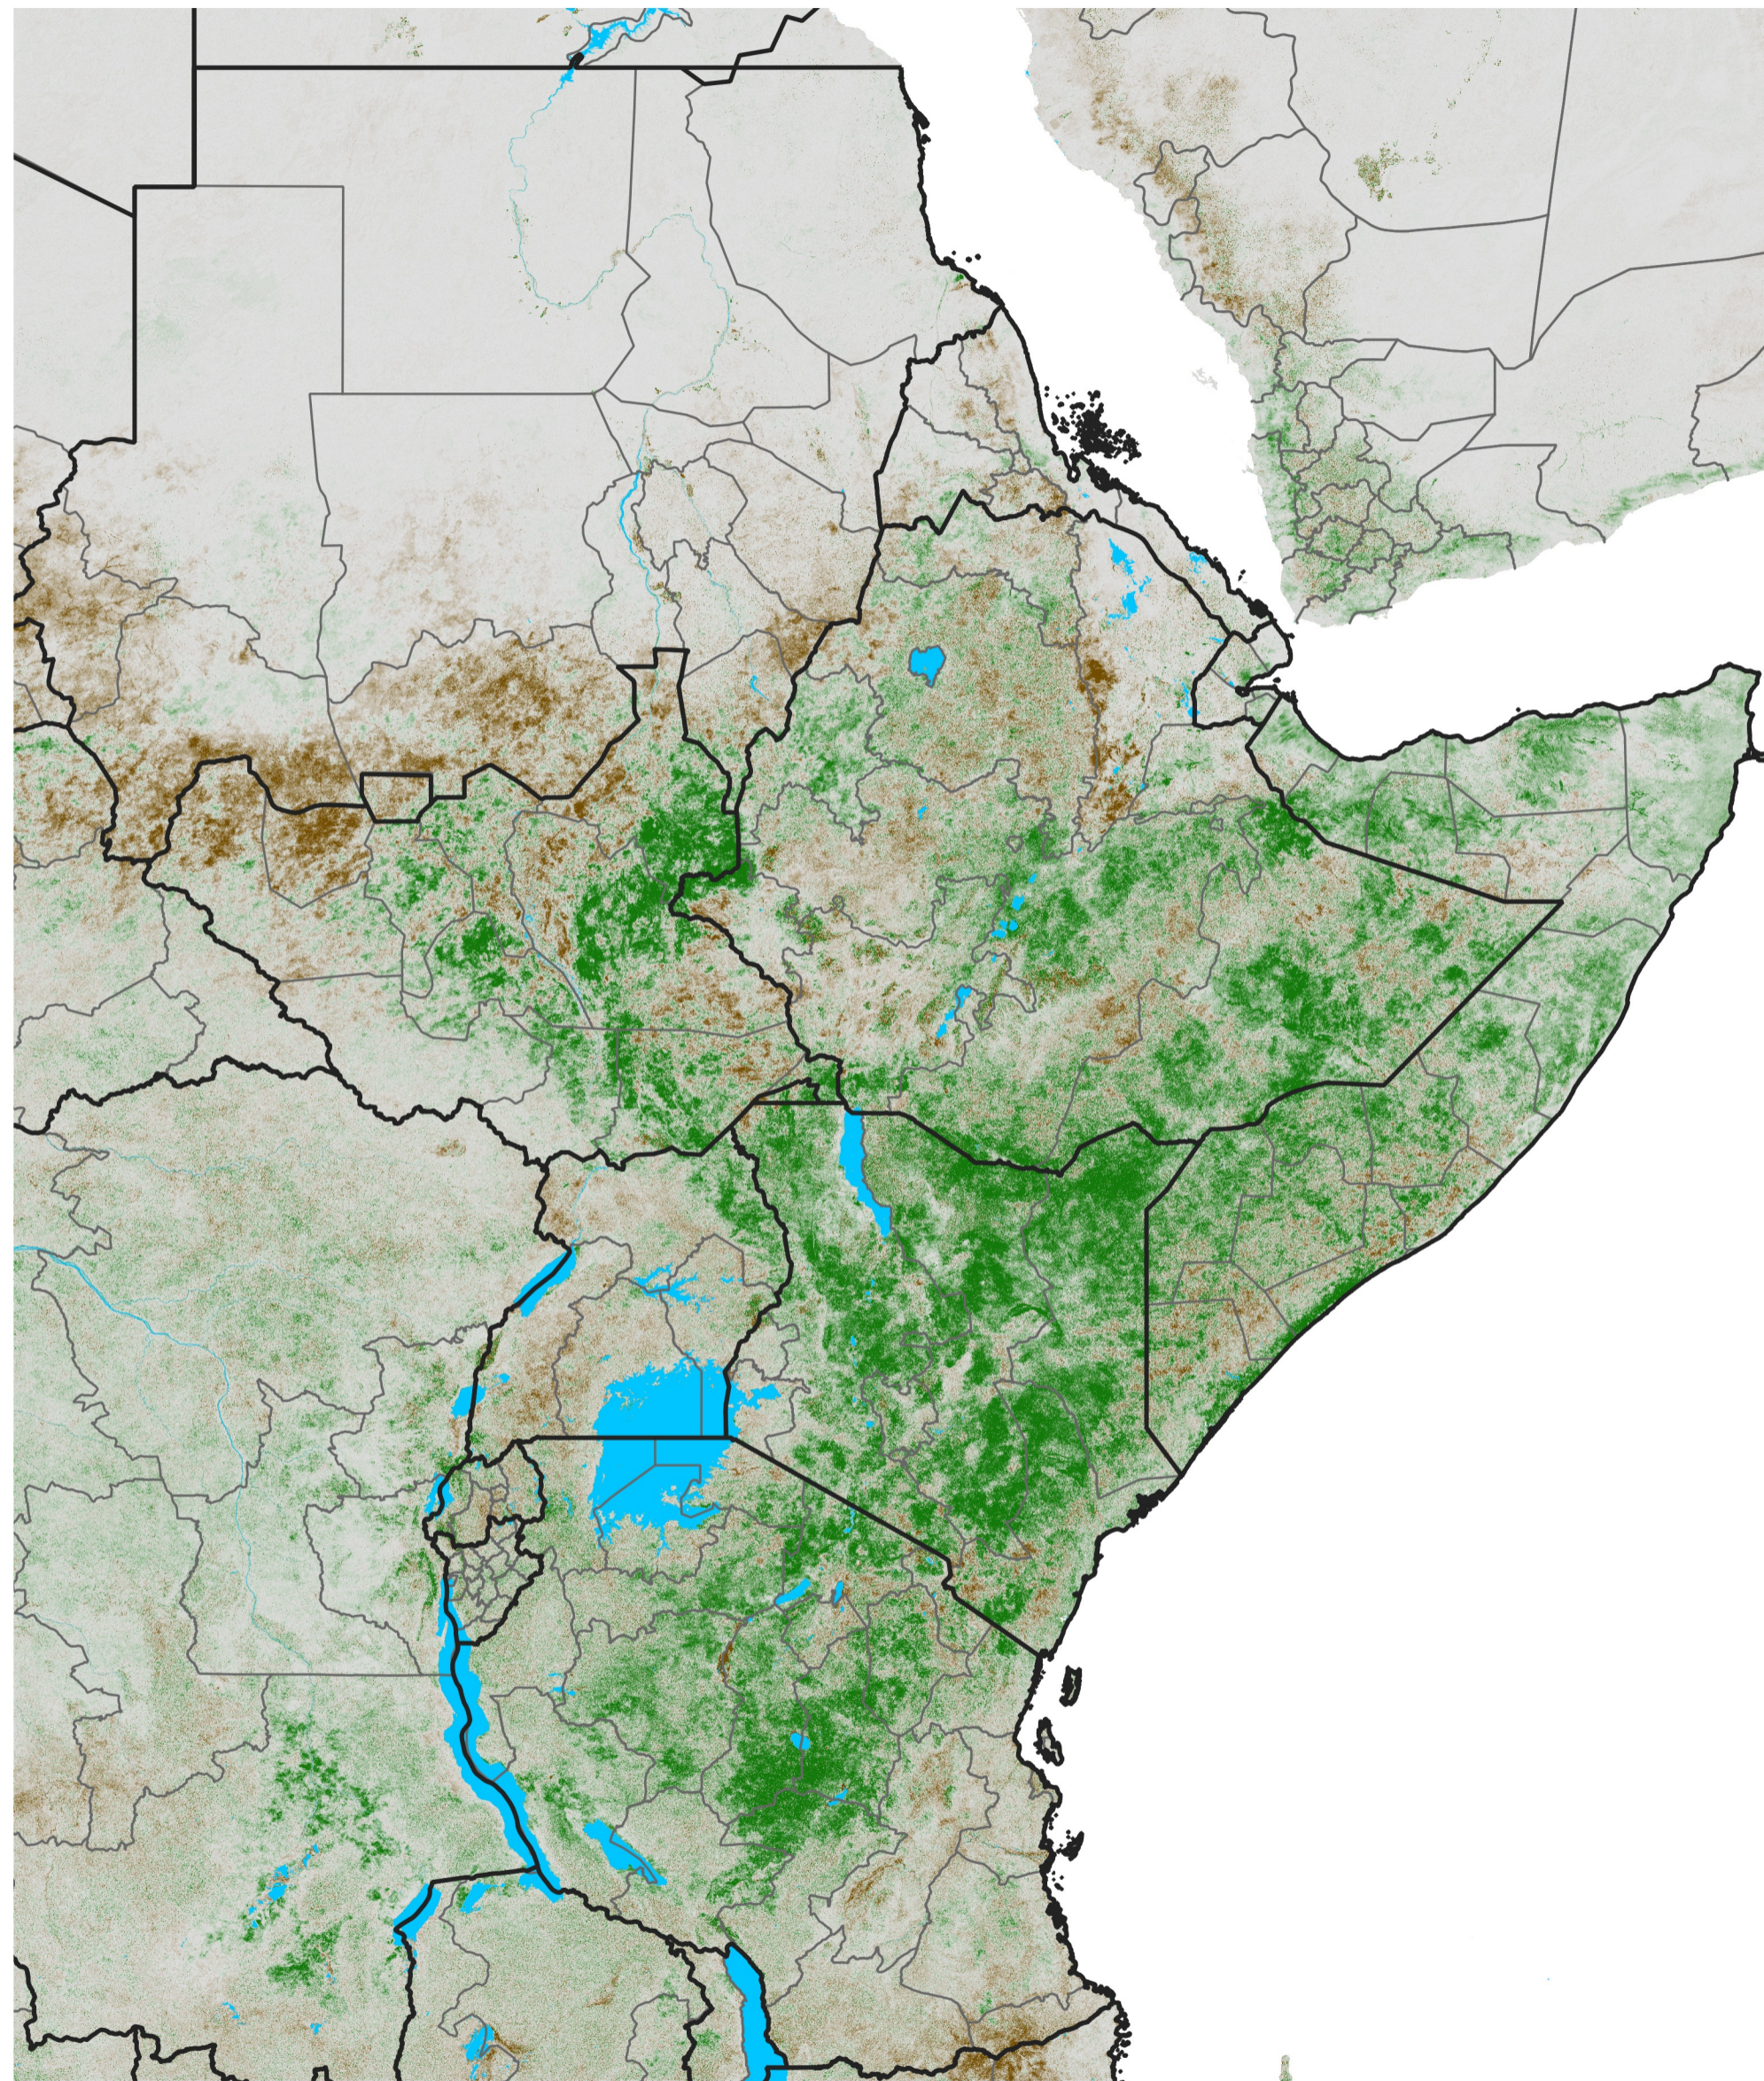

East Africa NDVI Difference

2020 minus 2019

Period 32 / Jun 01 - 10, 2020

NDVI Difference

< -0.3 -0.2 -0.1 -0.05 0.05 0.1 0.2 >0.3

Negative

No Difference

Positive