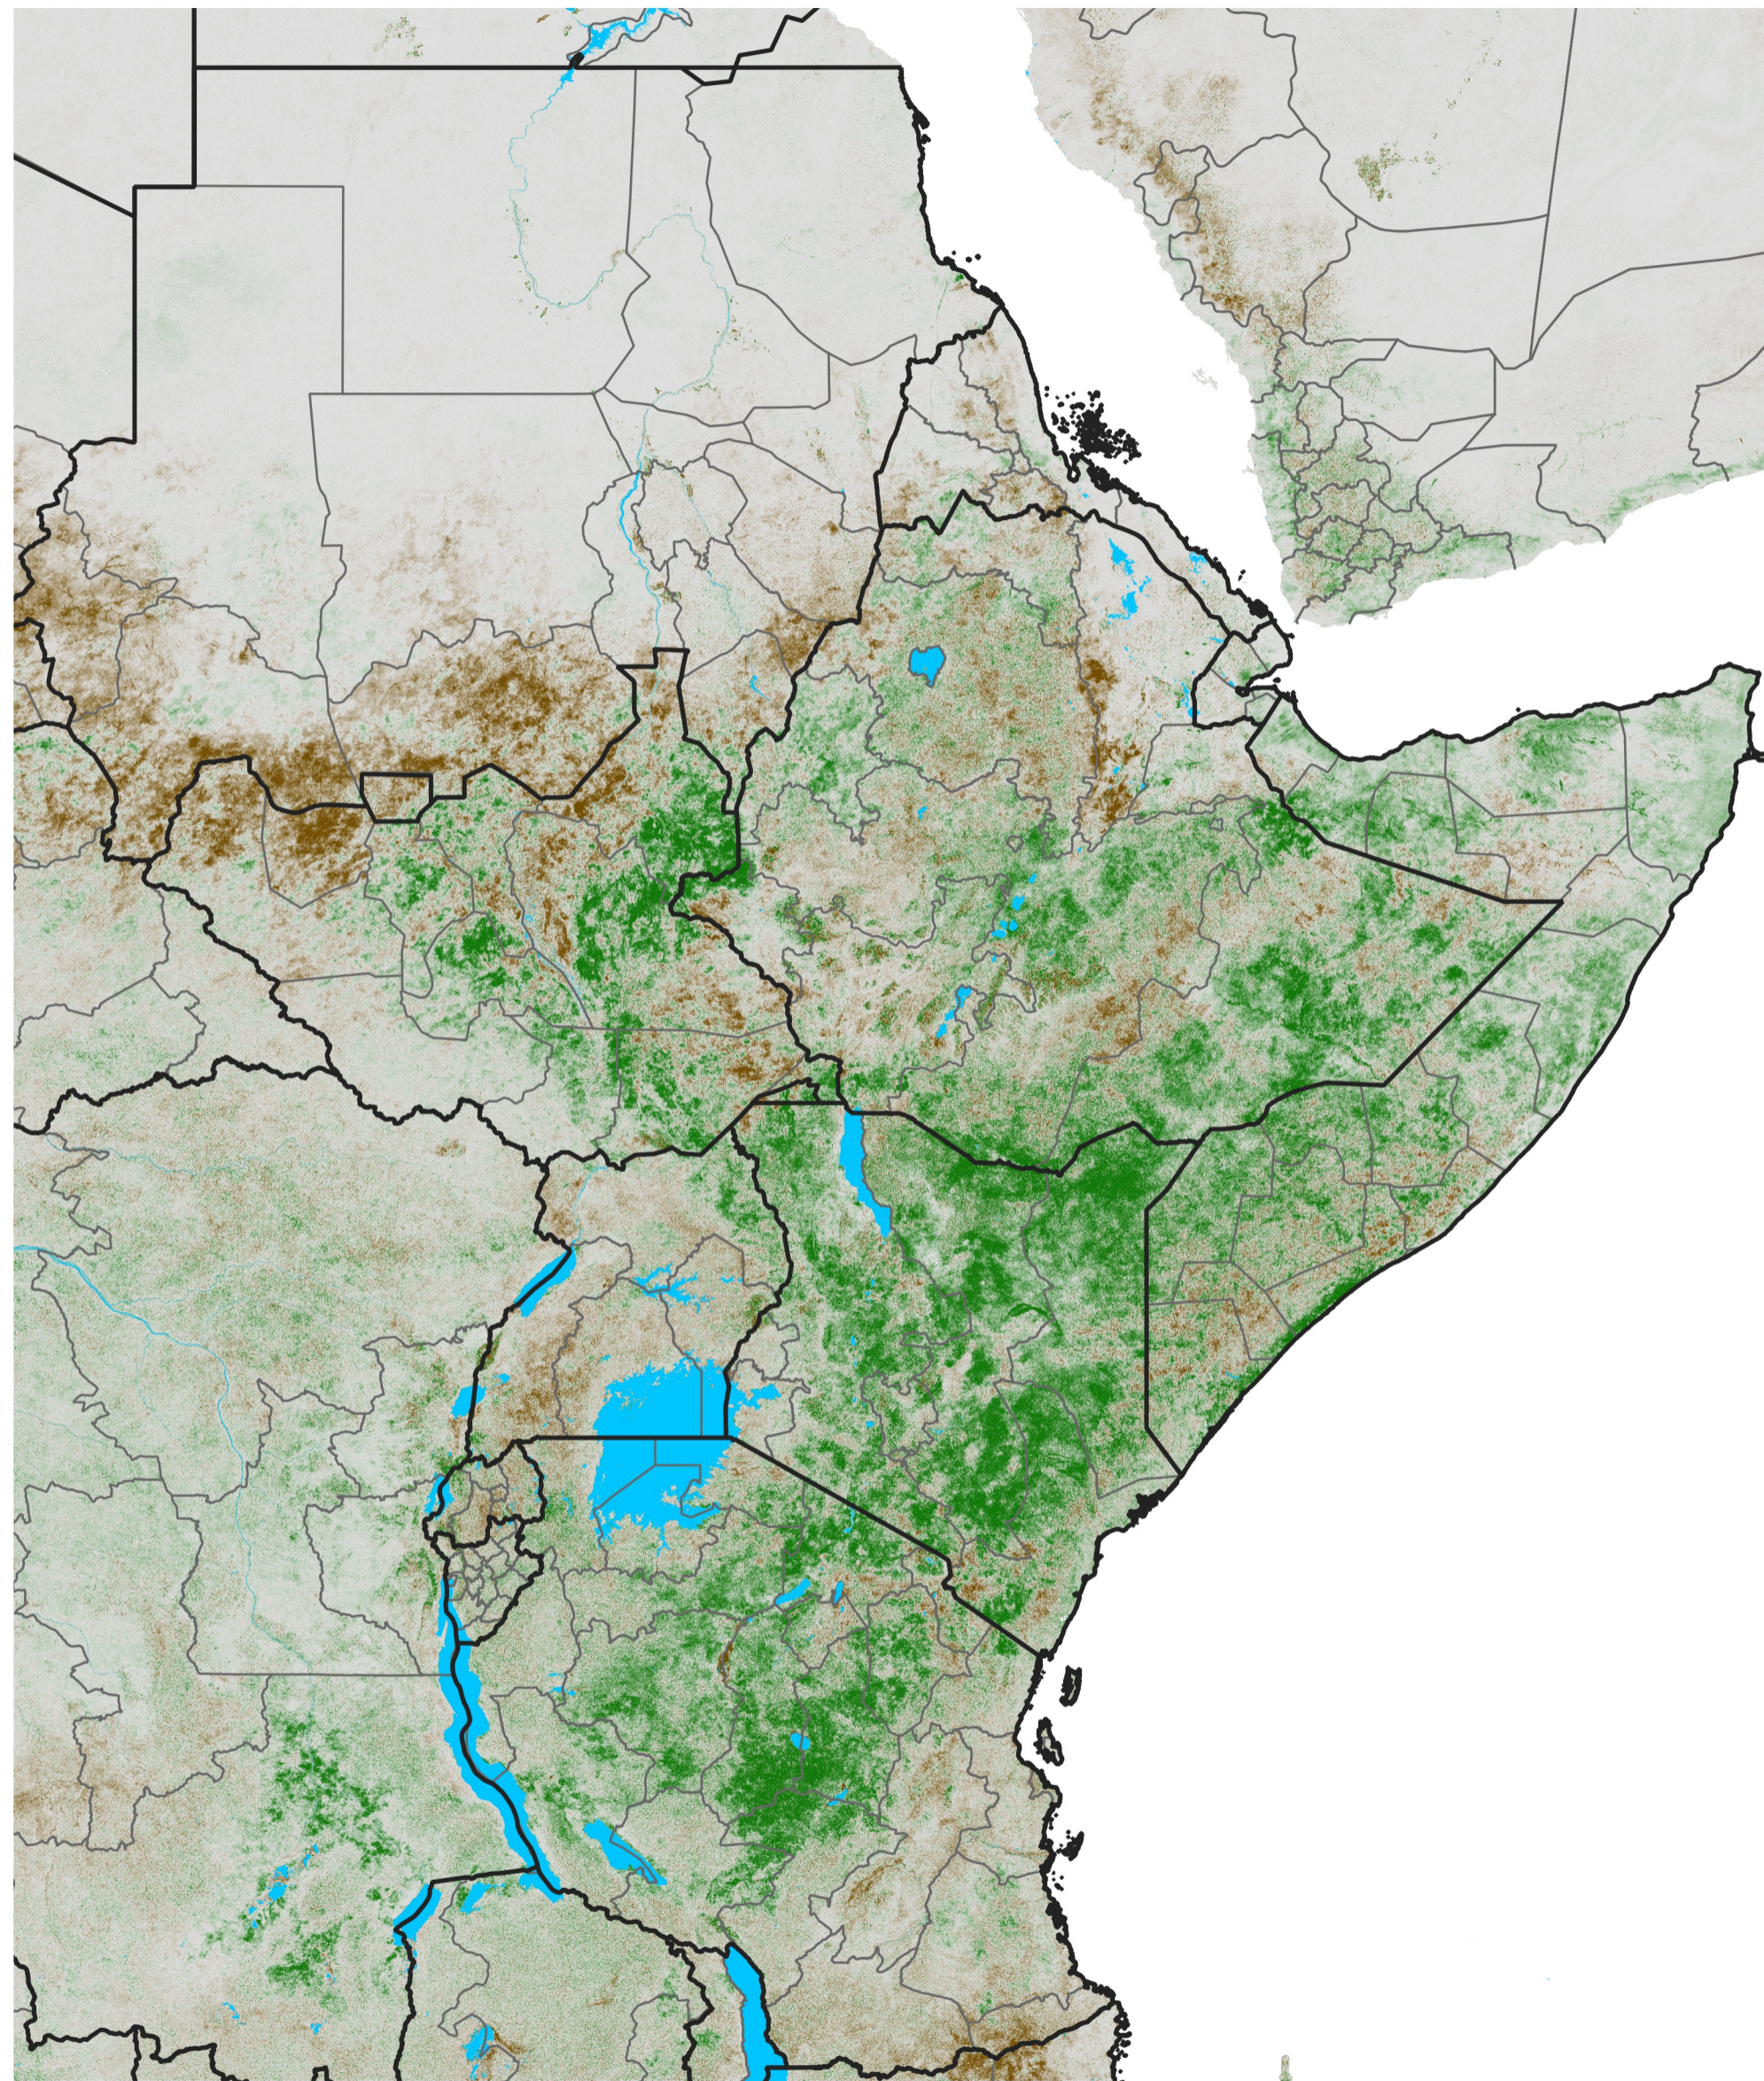

East Africa NDVI Difference

2020 minus 2019

Period 33 / Jun 06 - 15, 2020

NDVI Difference

< -0.3 -0.2 -0.1 -0.05 0.05 0.1 0.2 >0.3

Negative

No Difference

Positive