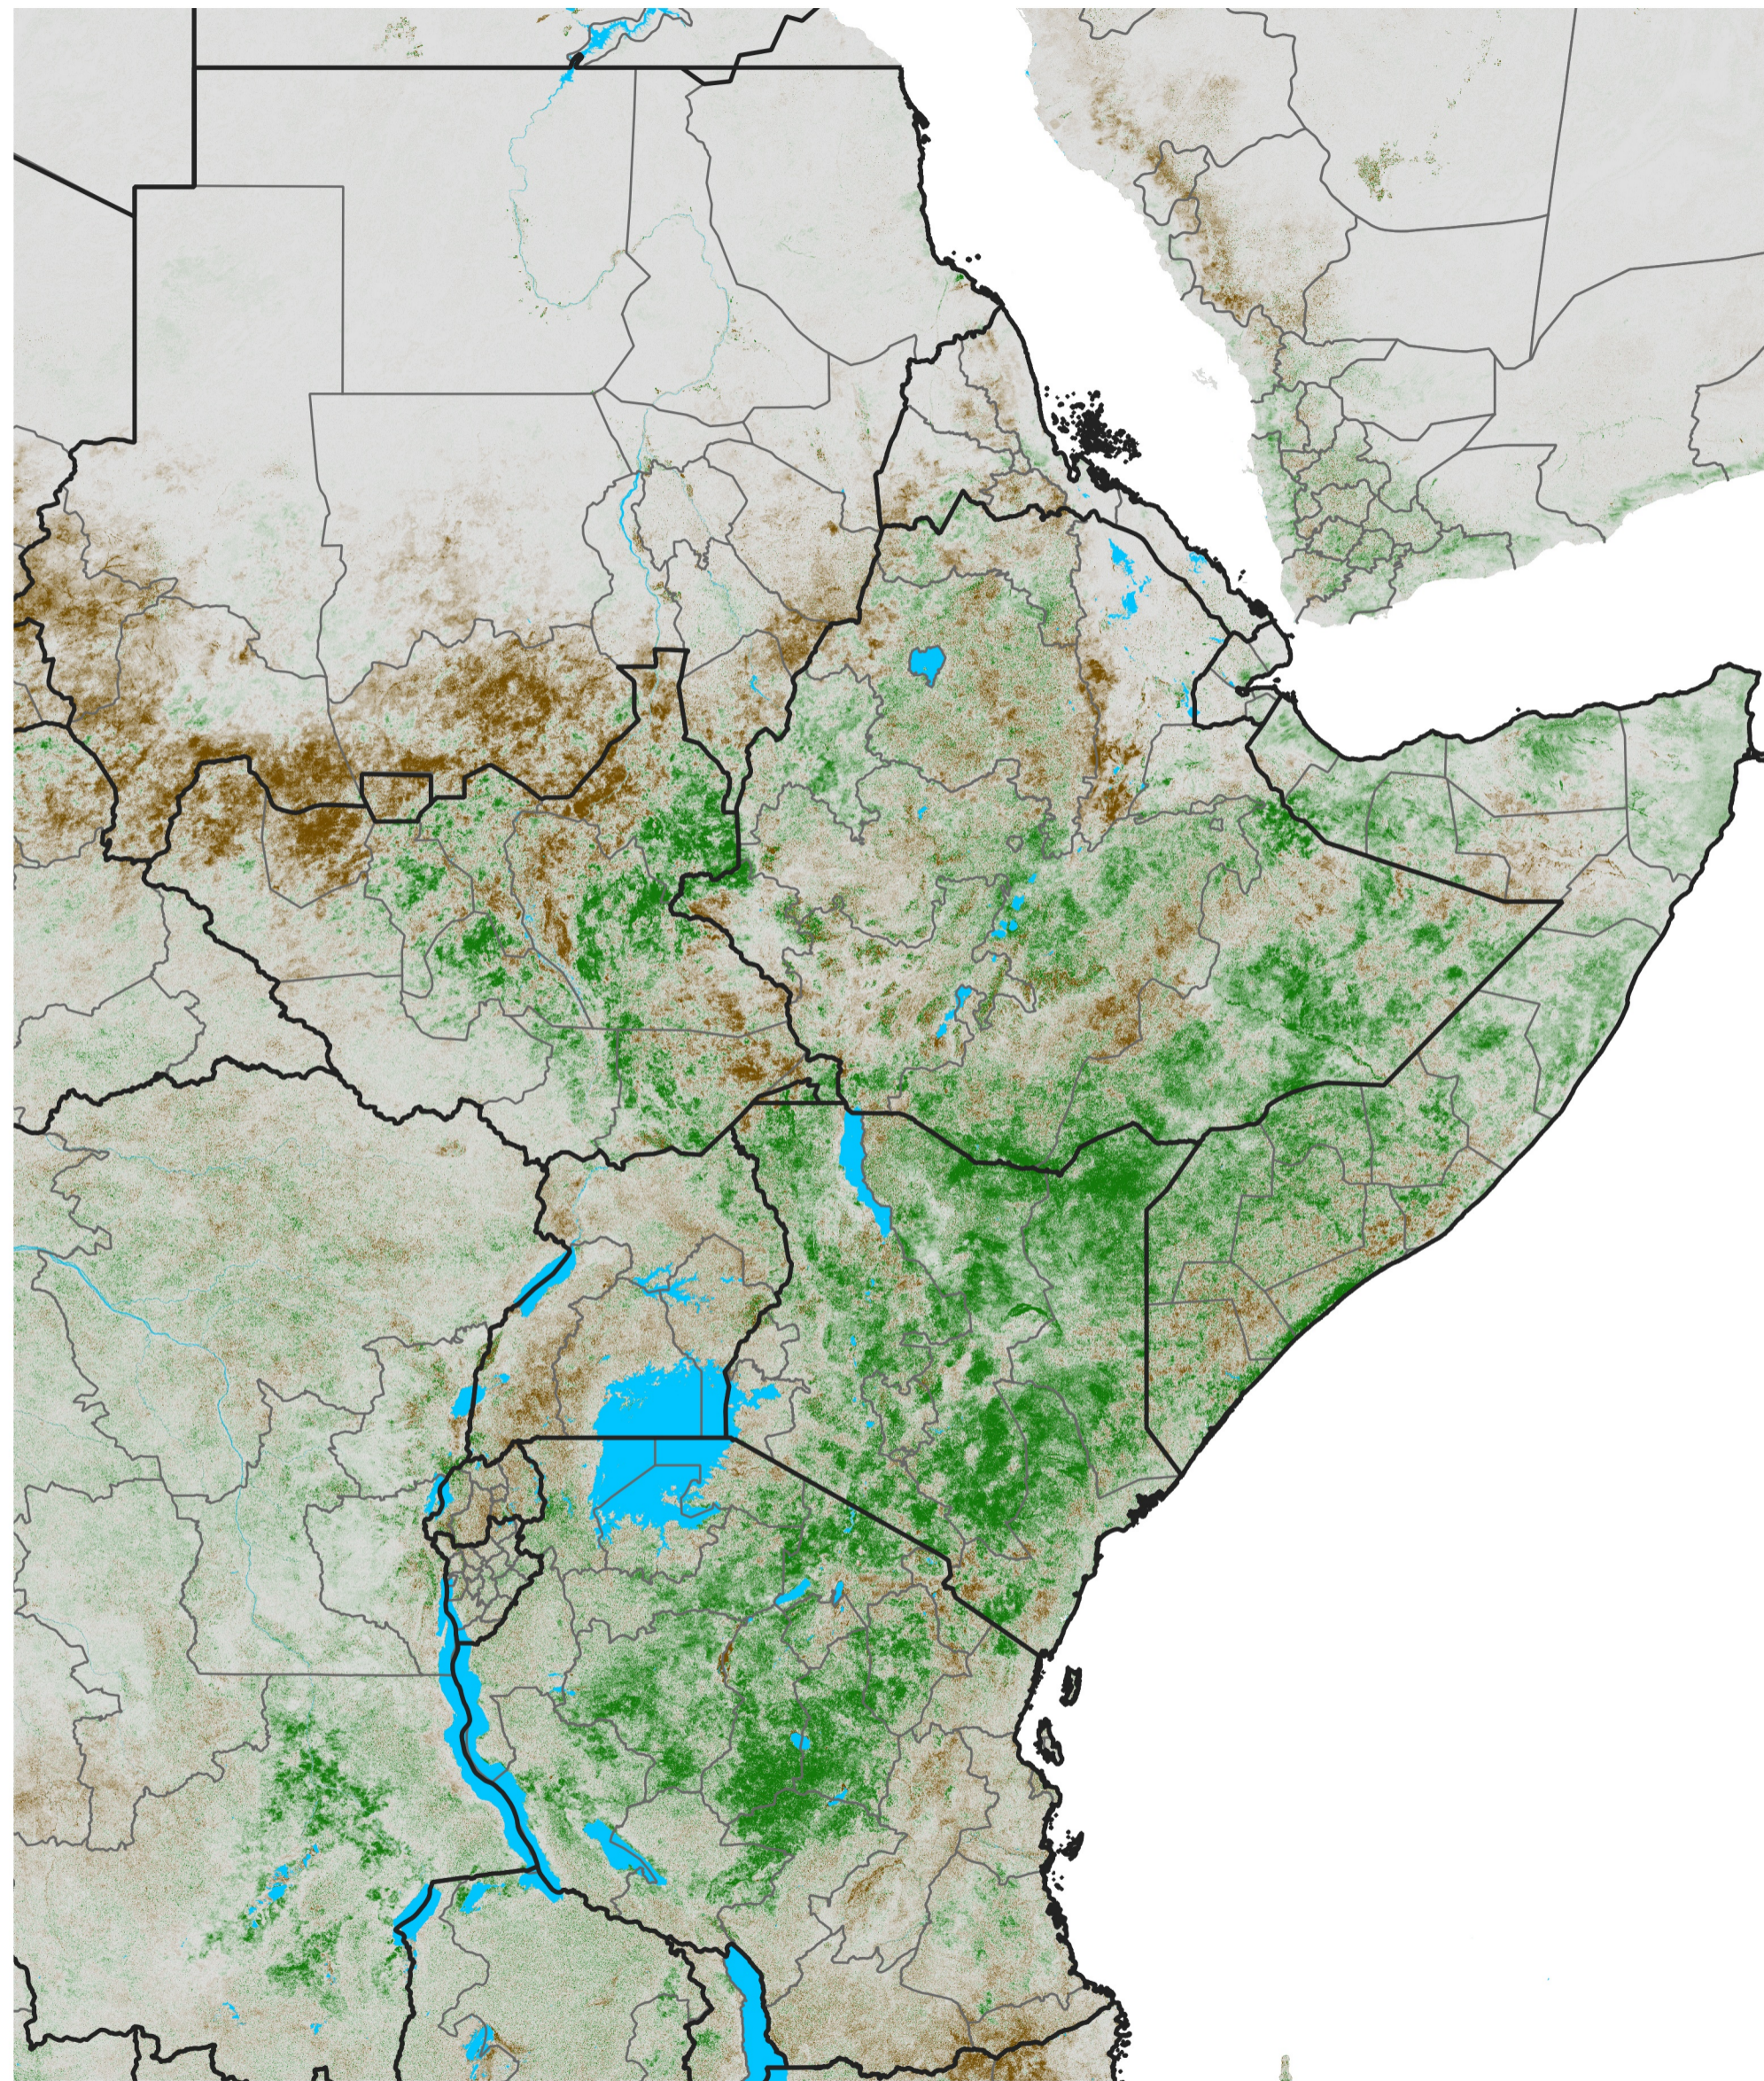

East Africa NDVI Difference

2020 minus 2019

Period 34 / Jun 11 - 20, 2020

NDVI Difference

< -0.3 -0.2 -0.1 -0.05 0.05 0.1 0.2 >0.3

Negative

No Difference

Positive