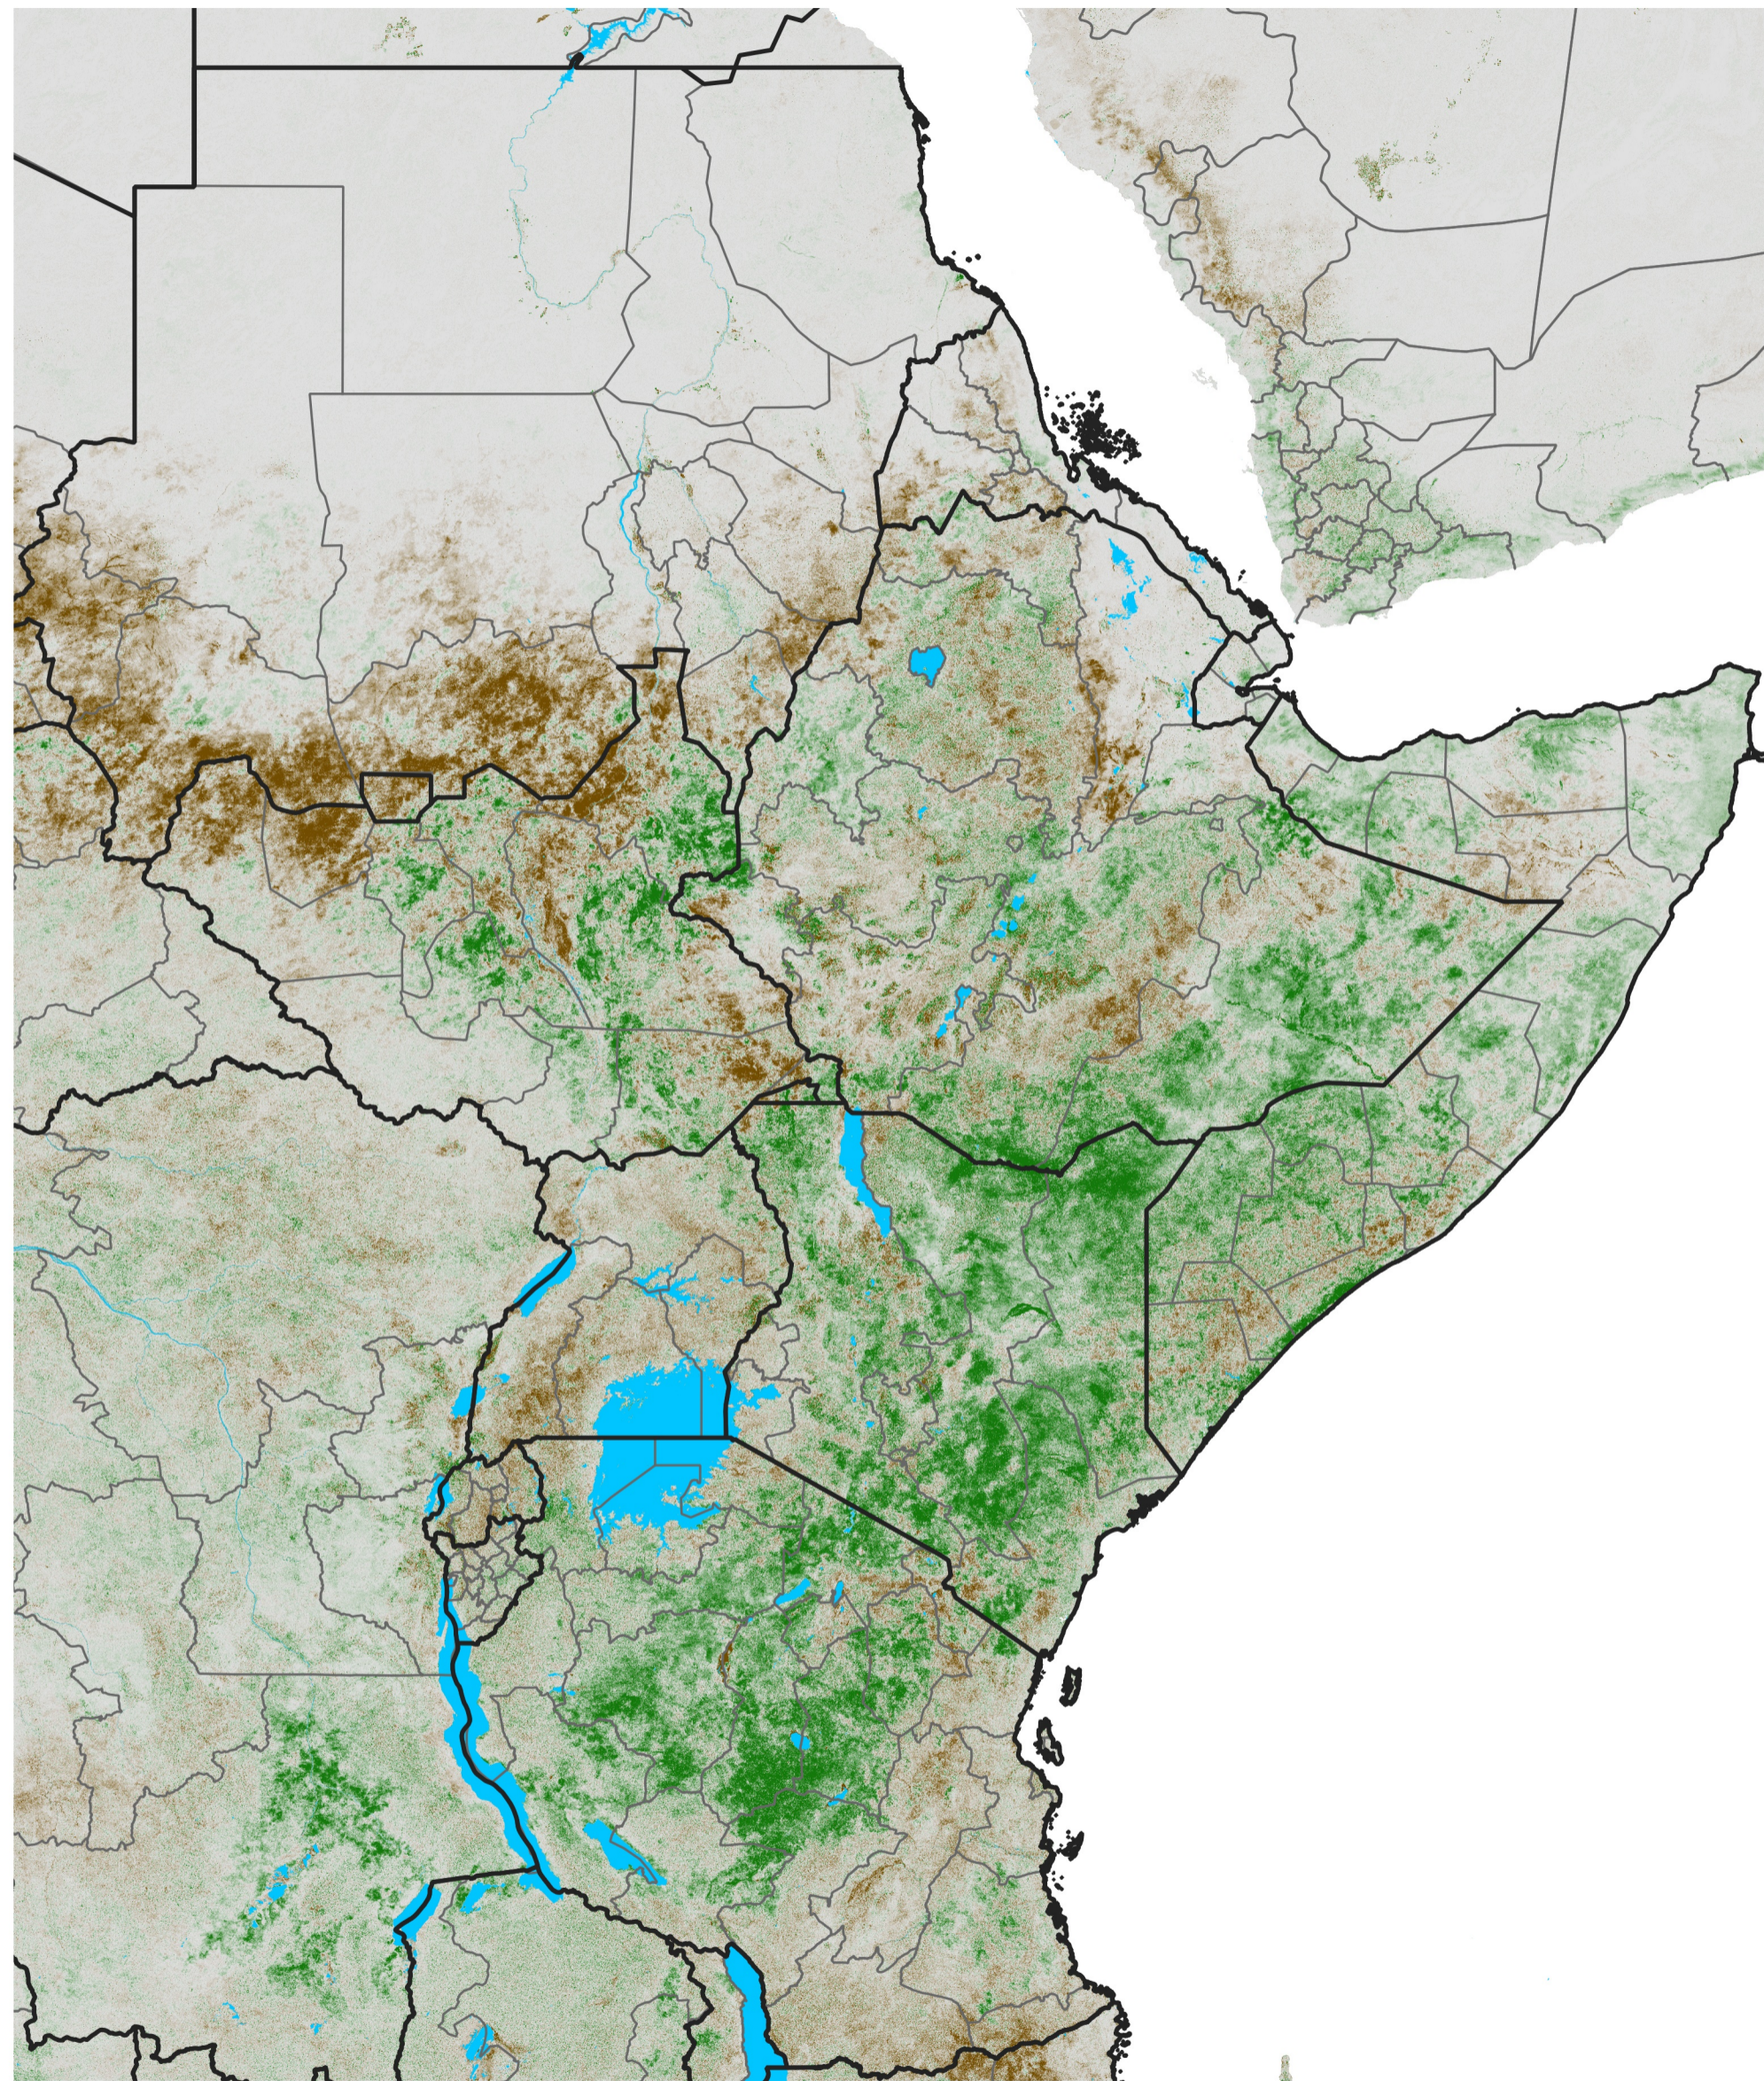

East Africa NDVI Difference

2020 minus 2019

Period 35 / Jun 16 - 25, 2020

NDVI Difference

< -0.3 -0.2 -0.1 -0.05 0.05 0.1 0.2 >0.3

Negative

No Difference

Positive