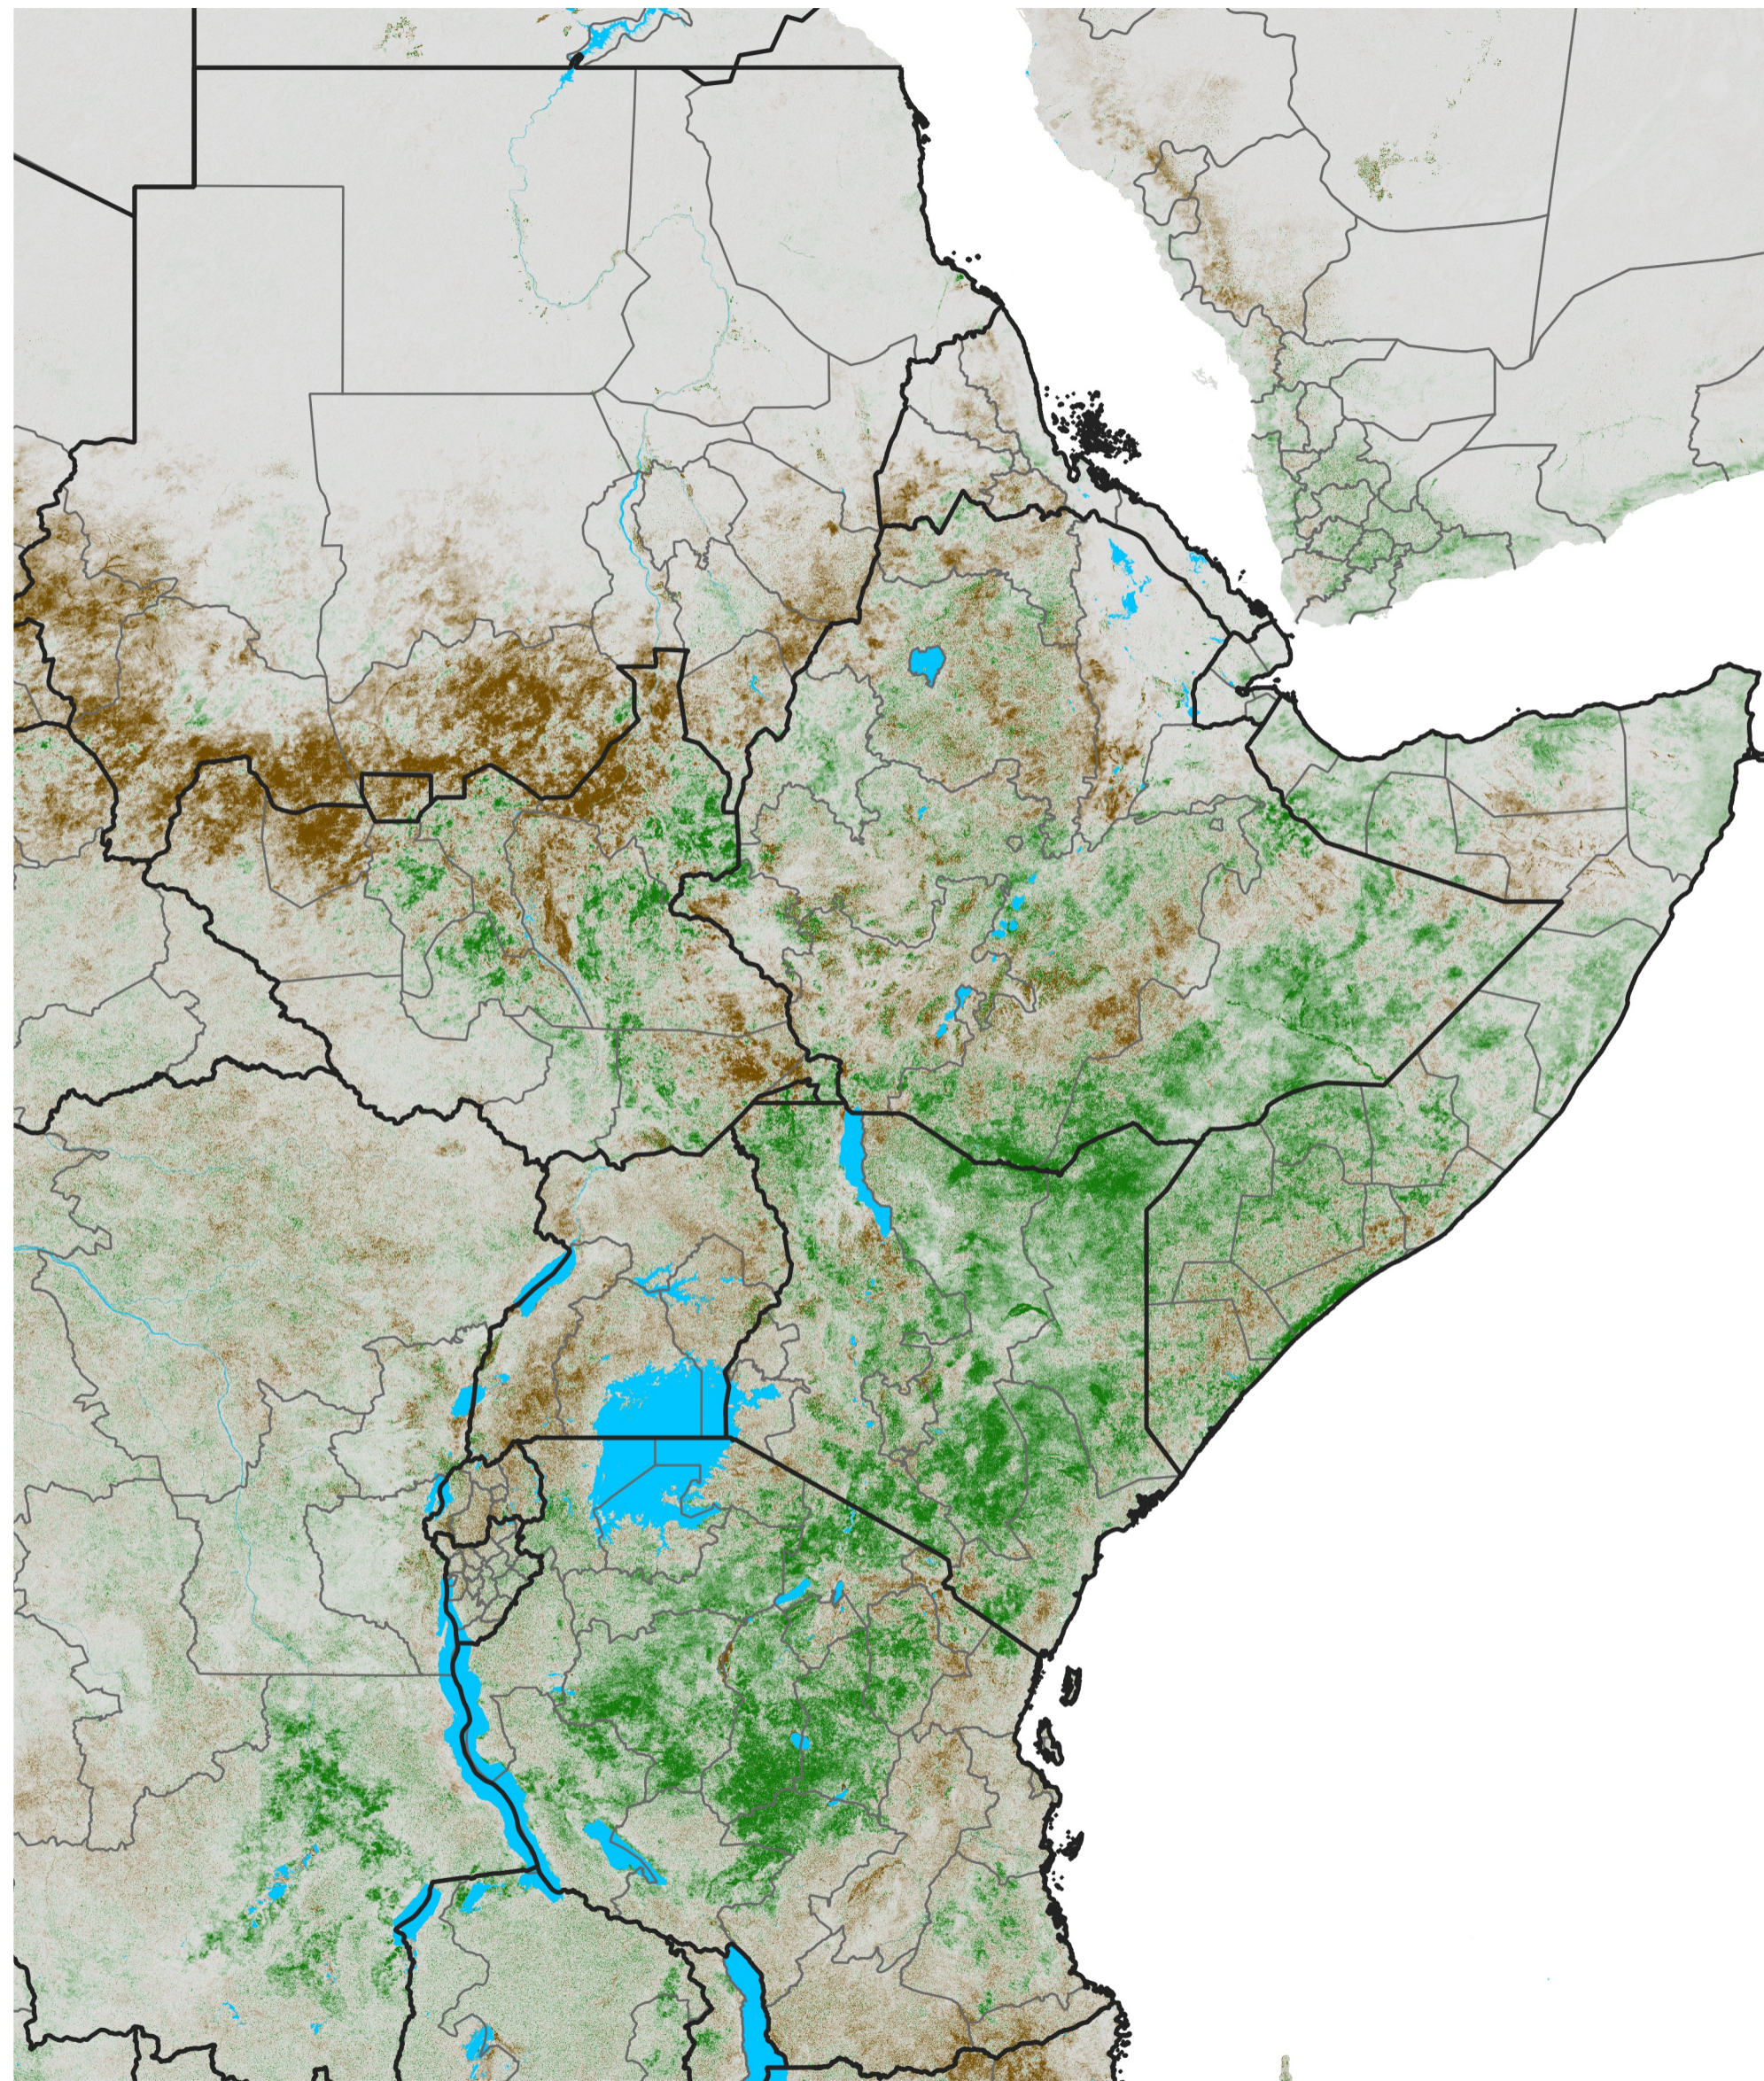

# East Africa NDVI Difference

2020 minus 2019

Period 36 / Jun 21 - 30, 2020

## NDVI Difference

< -0.3   -0.2   -0.1   -0.05   0.05   0.1   0.2   >0.3

Negative

No Difference

Positive