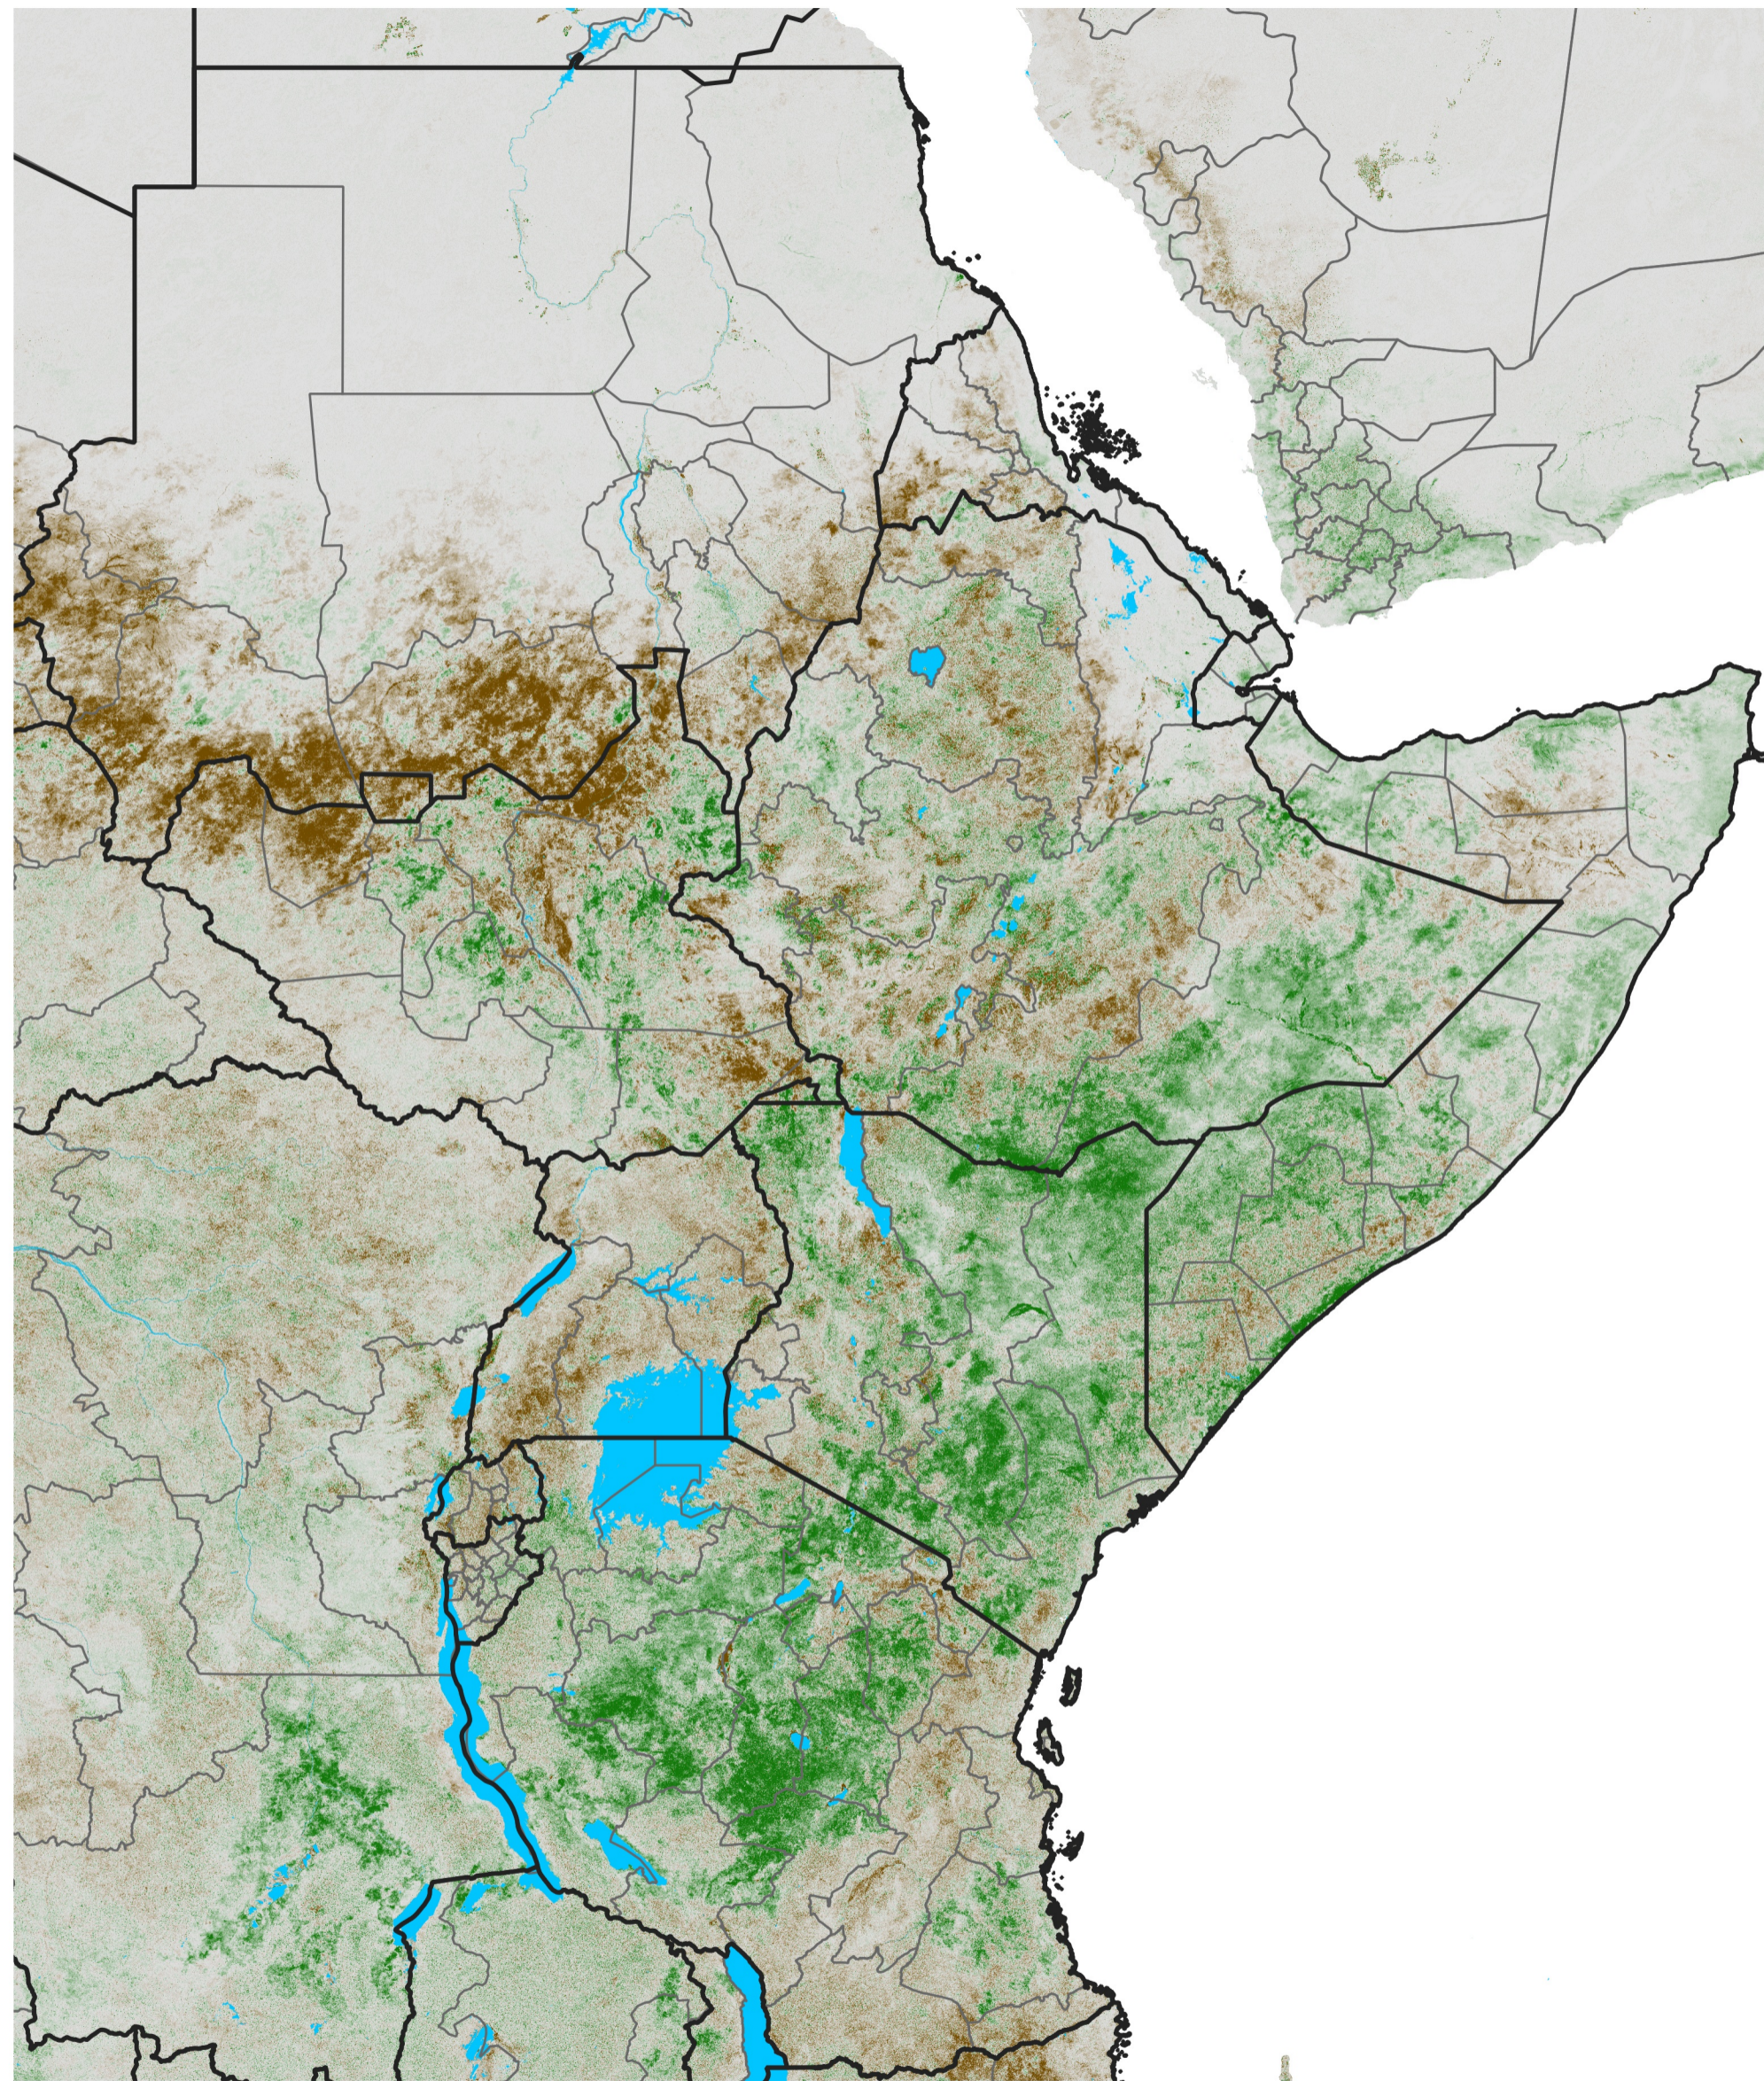

East Africa NDVI Difference

2020 minus 2019

Period 37 / Jun 26 - Jul 05, 2020

NDVI Difference

< -0.3 -0.2 -0.1 -0.05 0.05 0.1 0.2 >0.3

Negative

No Difference

Positive