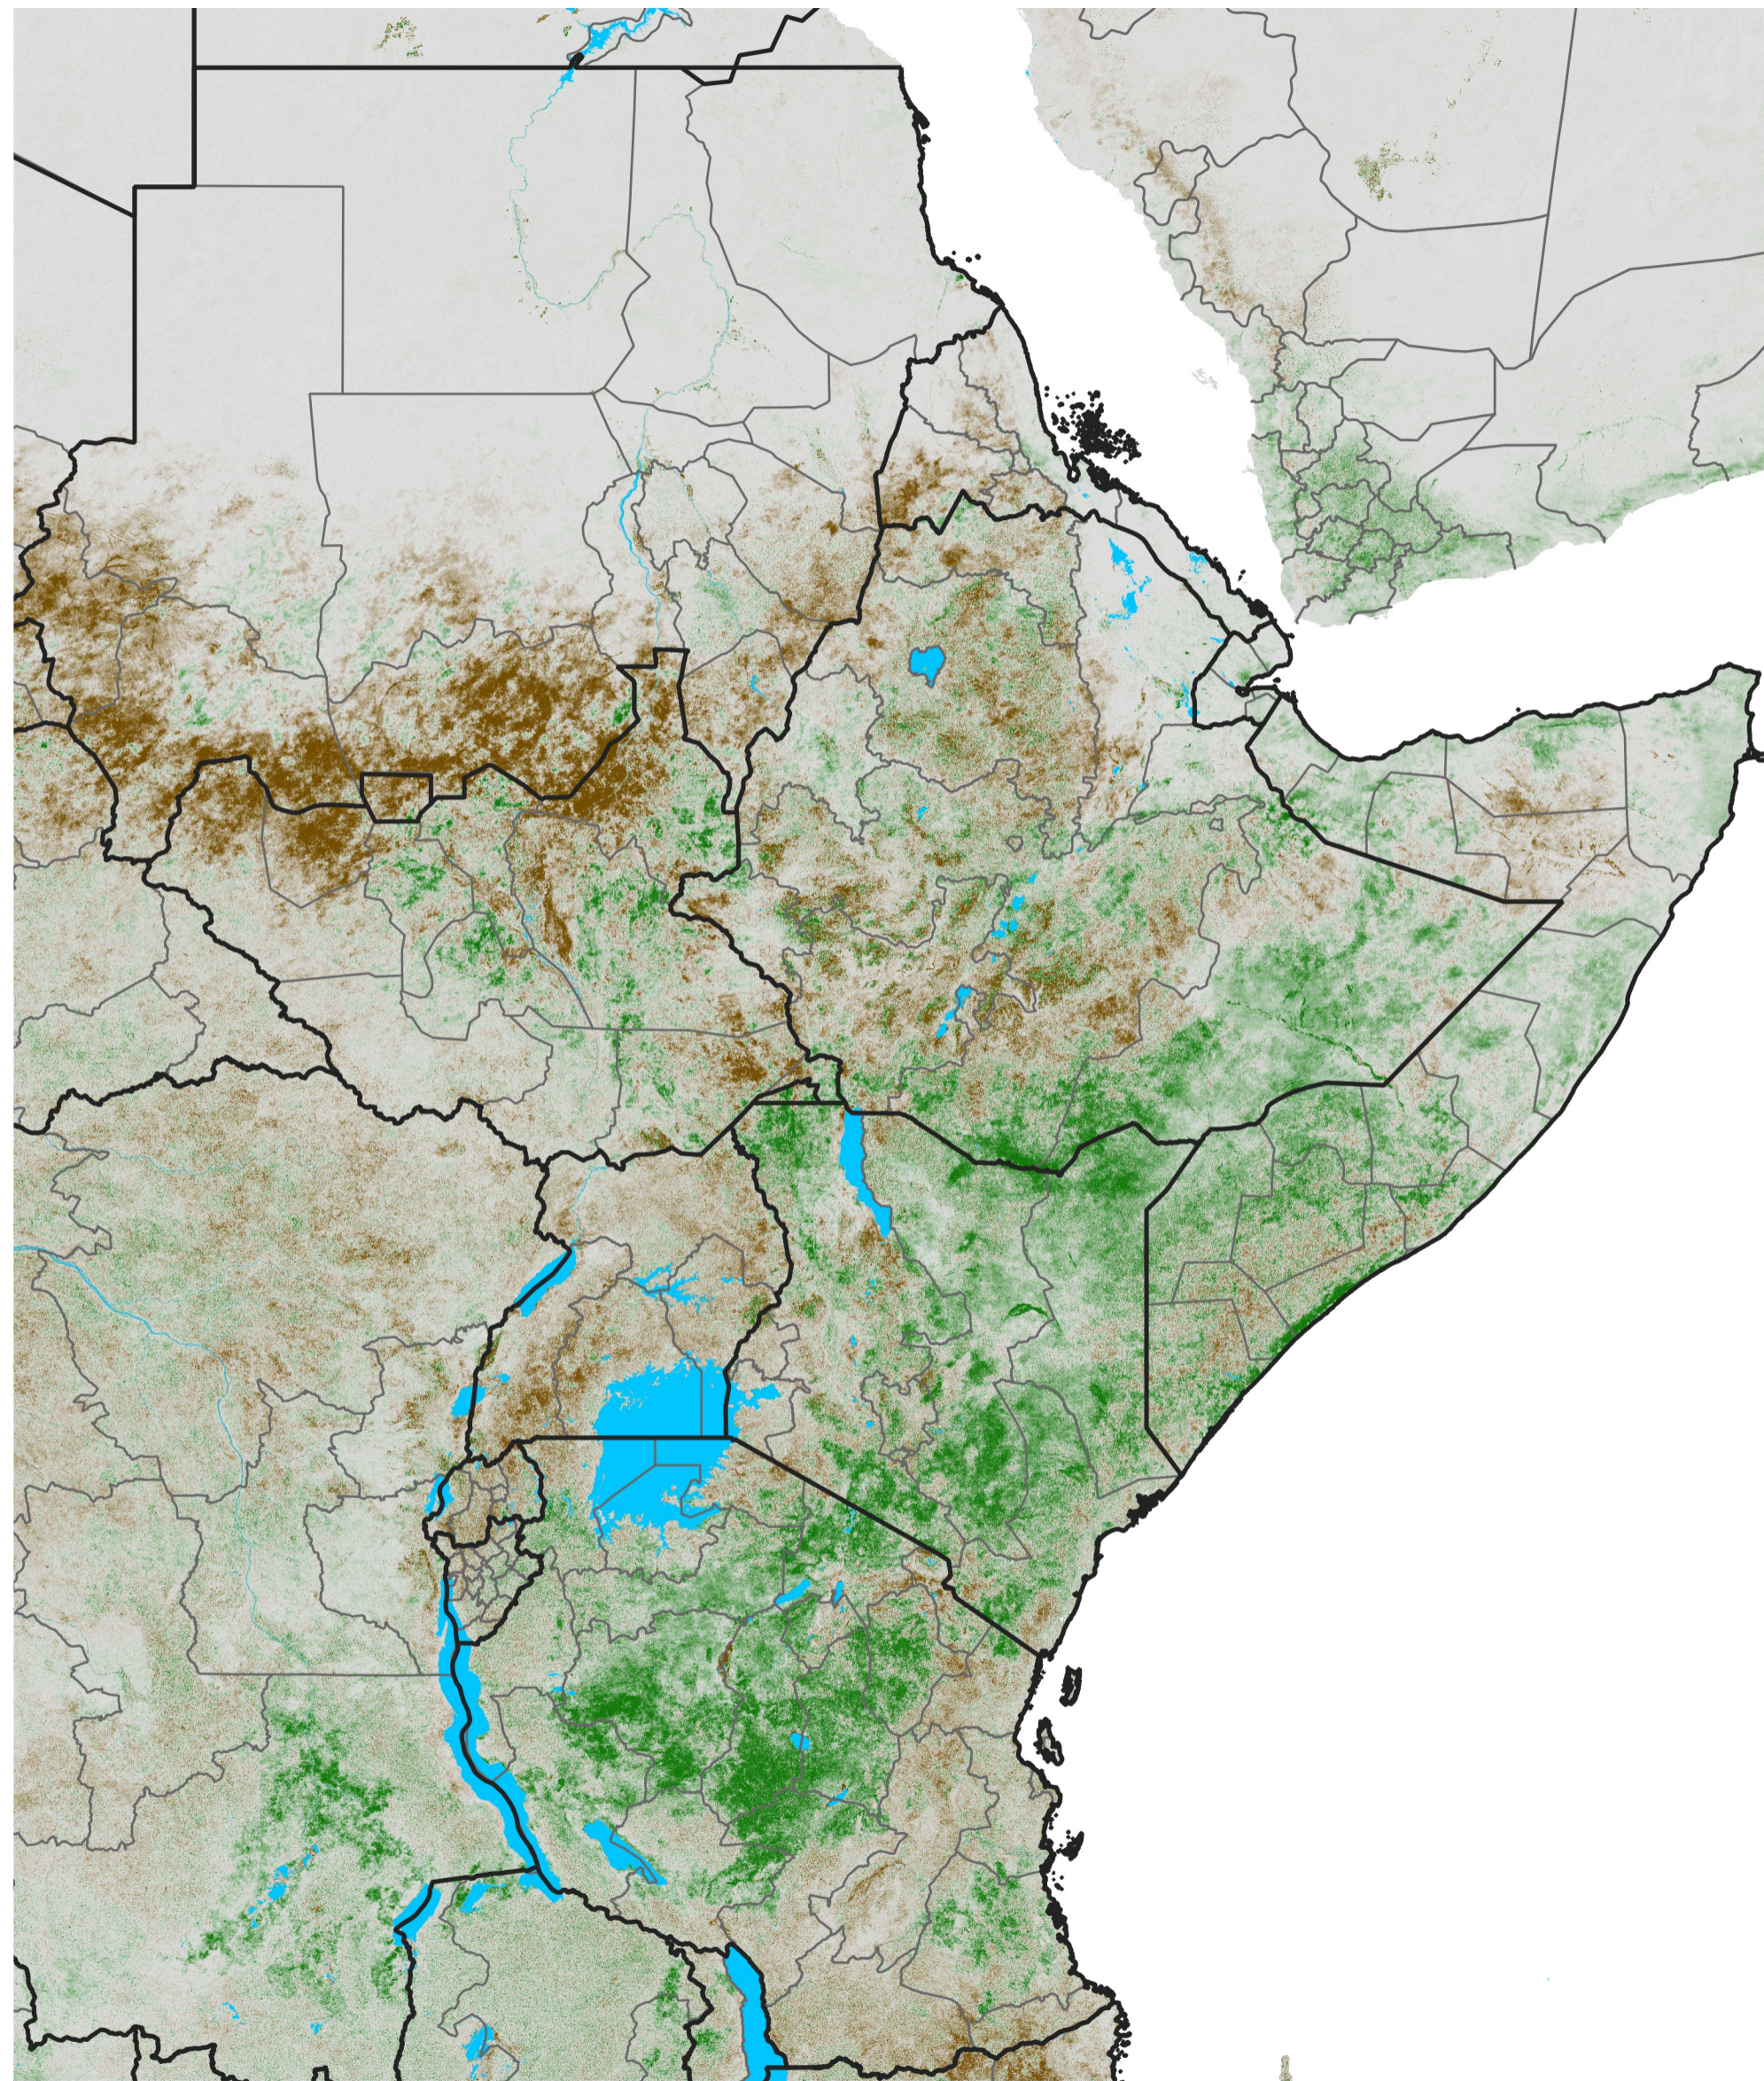

East Africa NDVI Difference

2020 minus 2019

Period 38 / Jul 01 - 10, 2020

NDVI Difference

< -0.3 -0.2 -0.1 -0.05 0.05 0.1 0.2 >0.3

Negative

No Difference

Positive