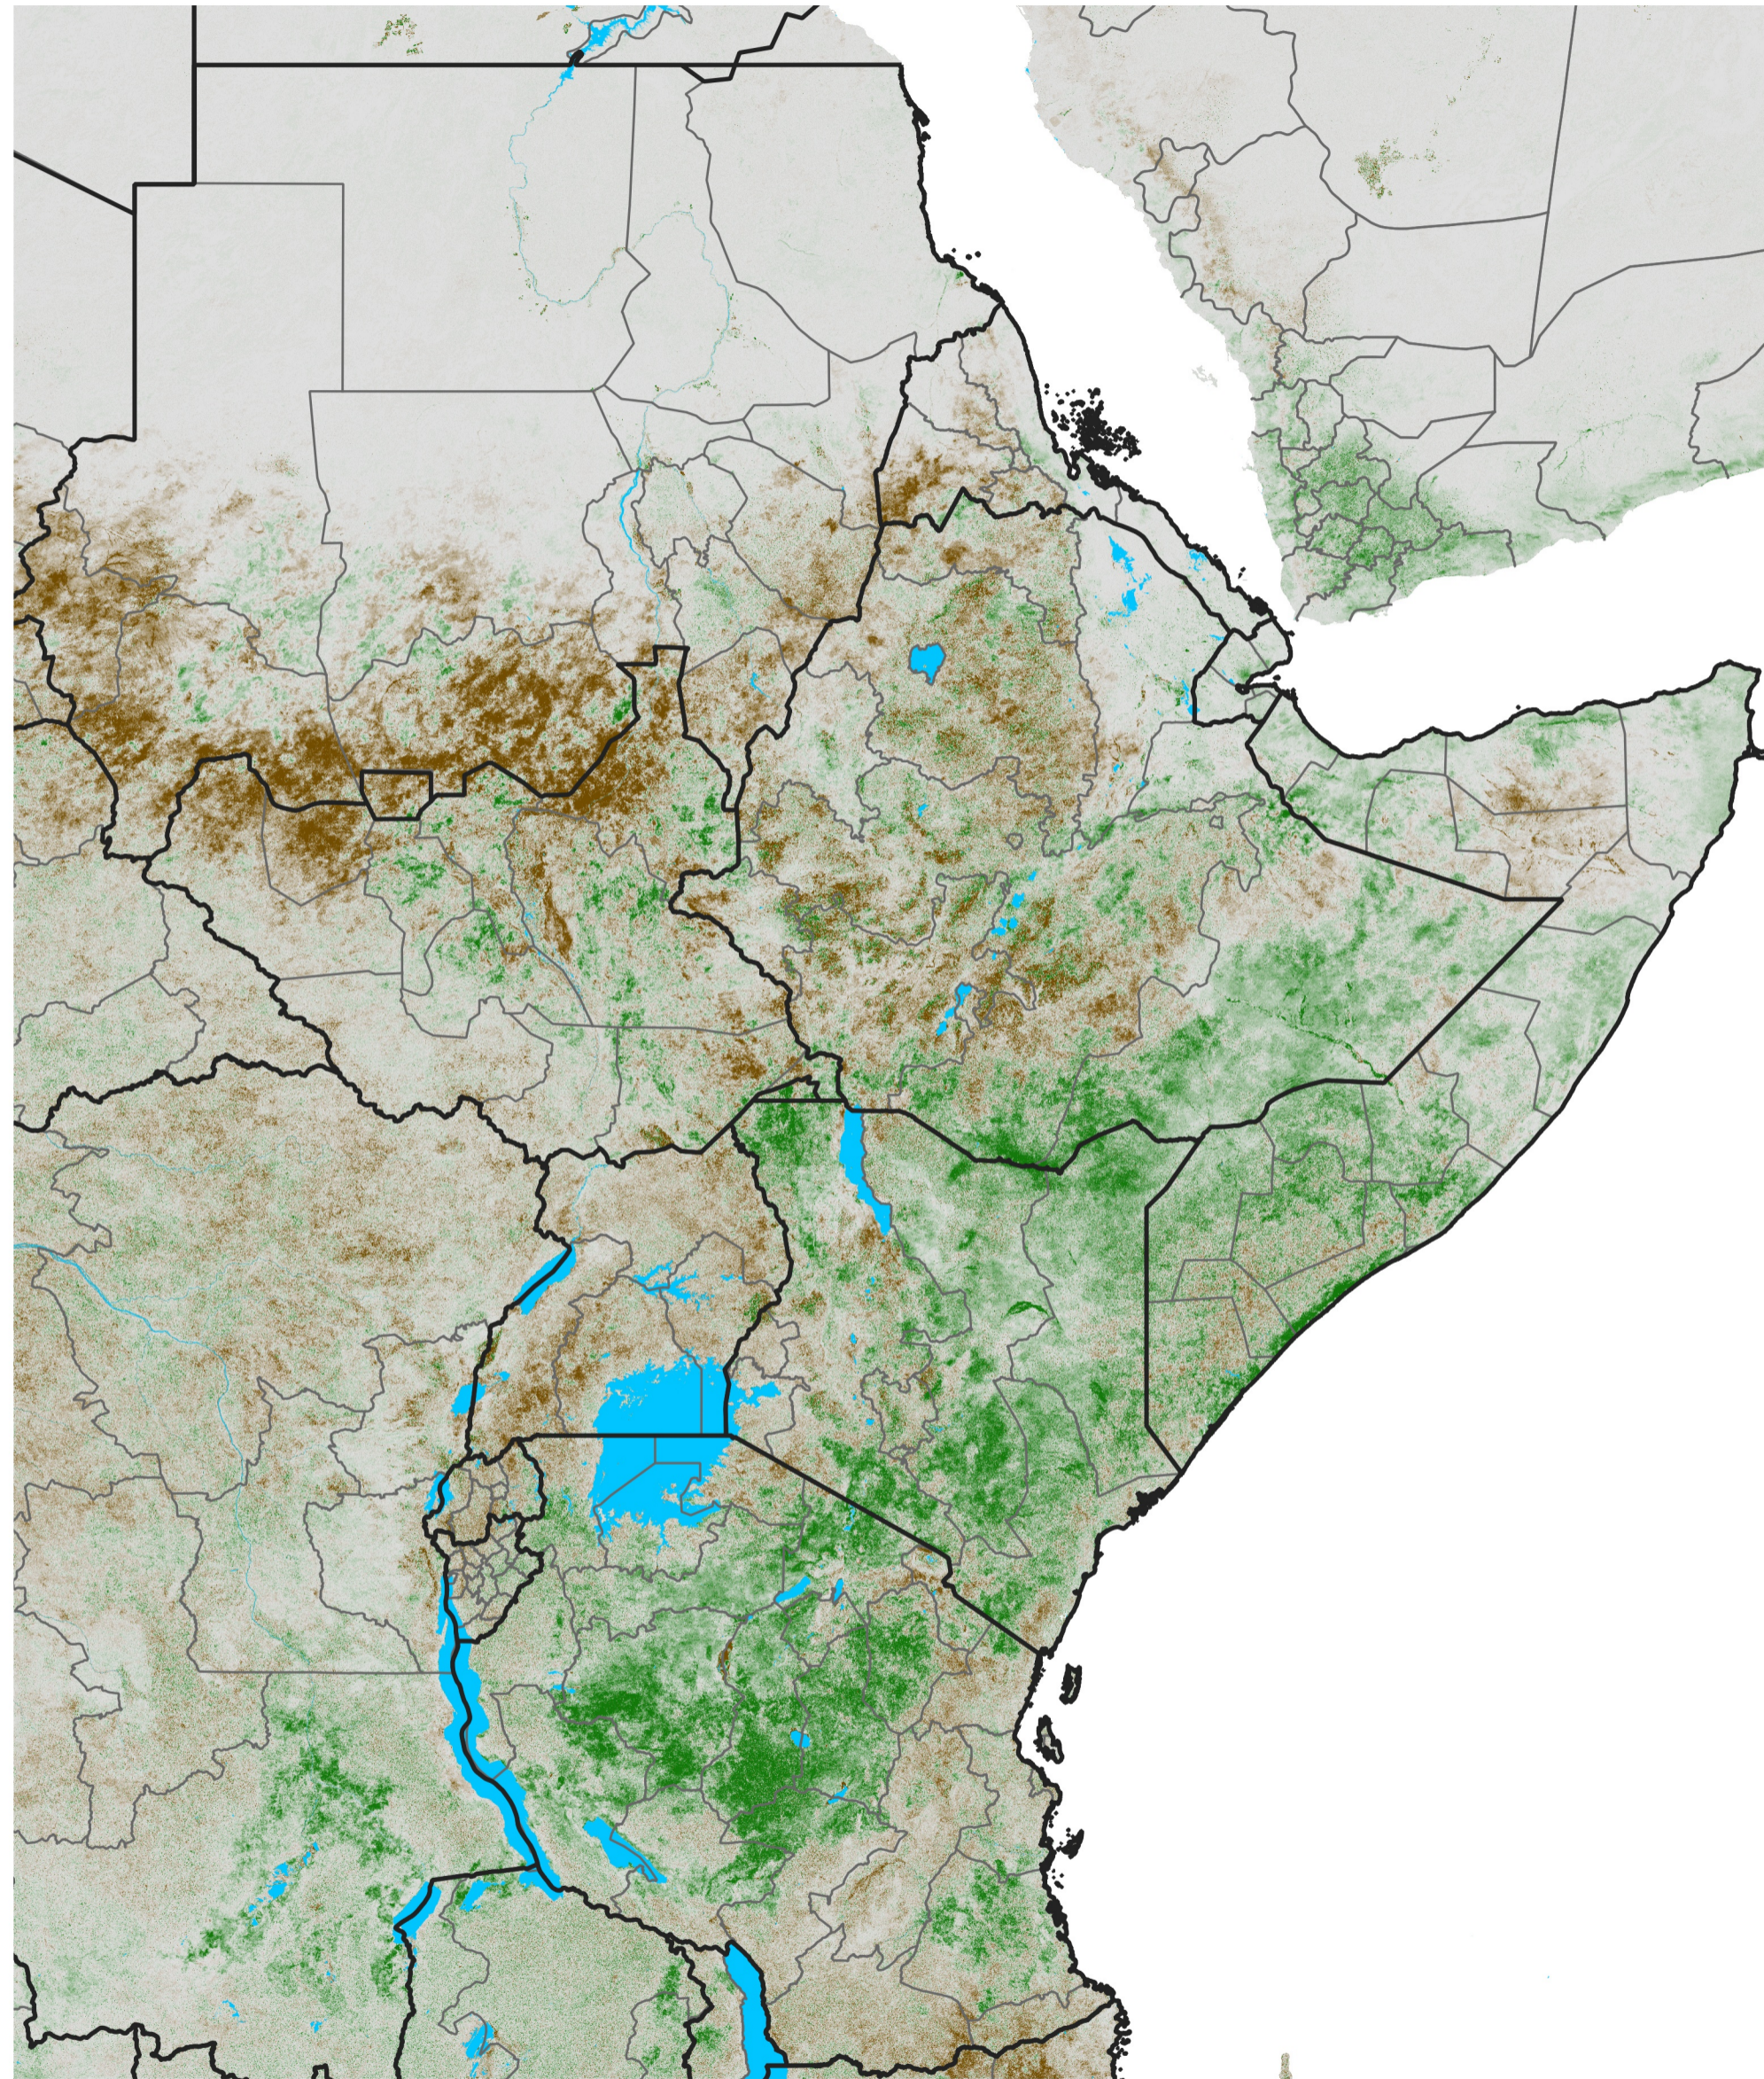

East Africa NDVI Difference

2020 minus 2019

Period 39 / Jul 06 - 15, 2020

NDVI Difference

< -0.3 -0.2 -0.1 -0.05 0.05 0.1 0.2 >0.3

Negative

No Difference

Positive