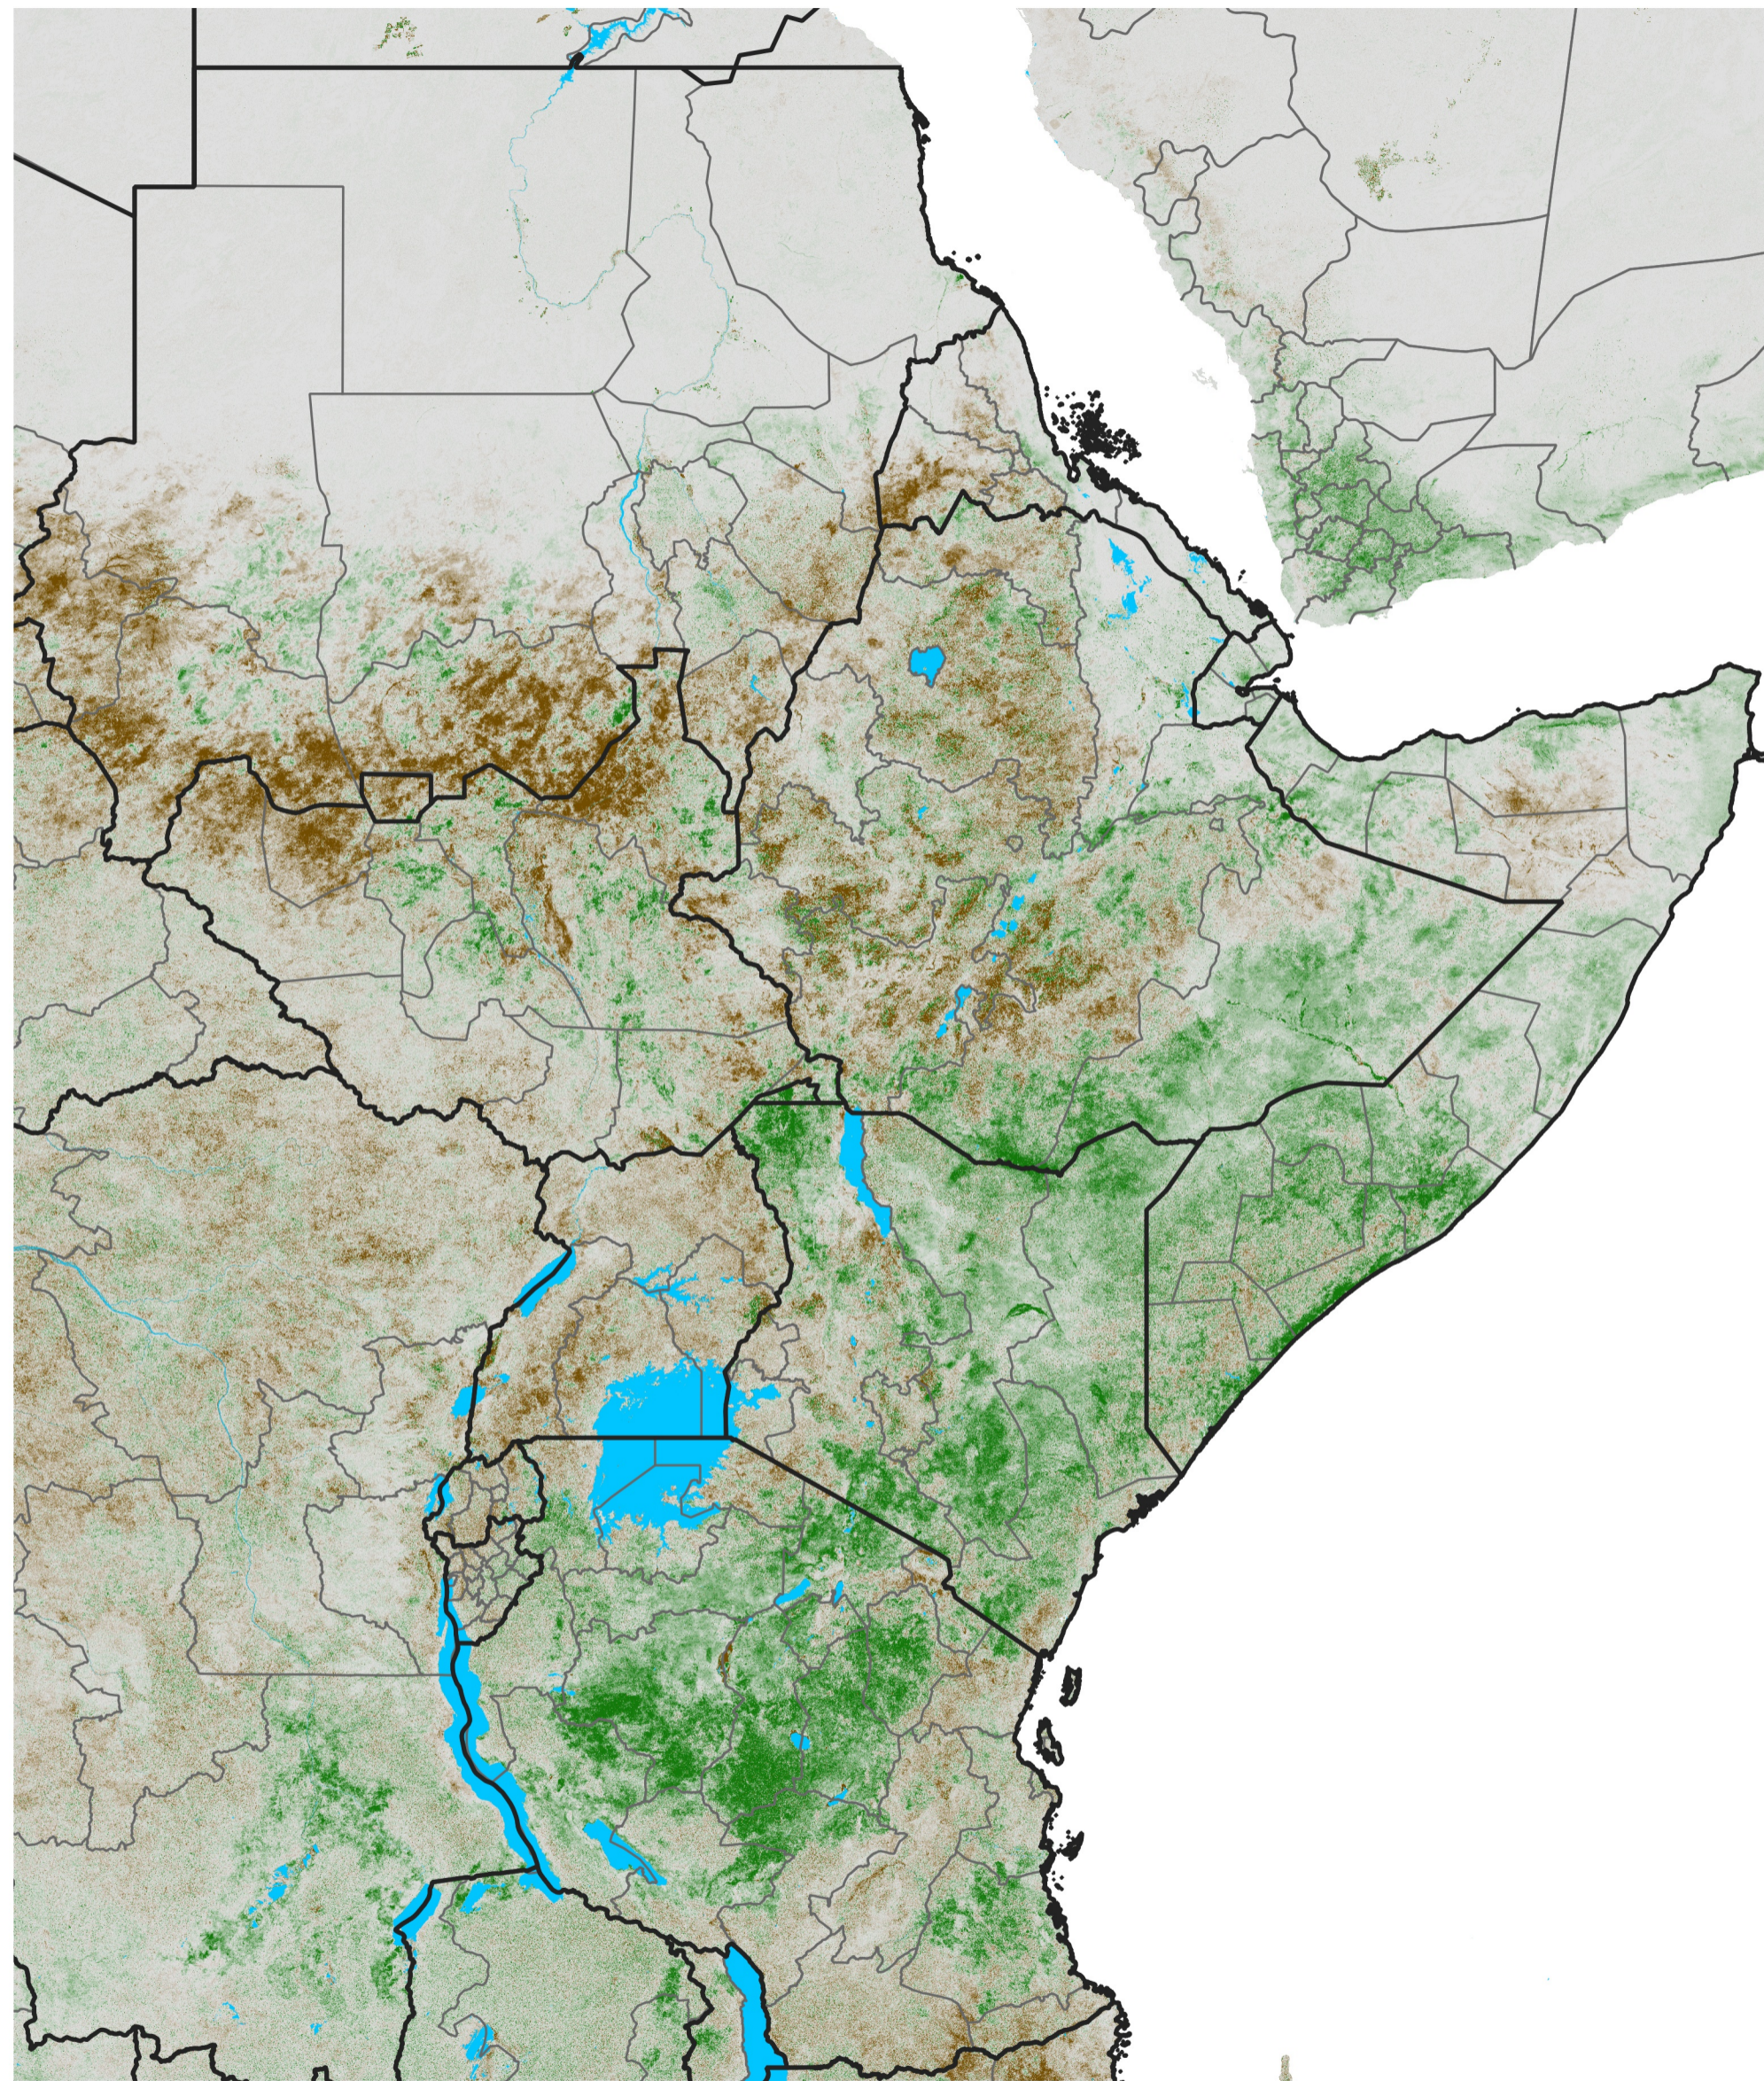

East Africa NDVI Difference

2020 minus 2019

Period 40 / Jul 11 - 20, 2020

NDVI Difference

< -0.3 -0.2 -0.1 -0.05 0.05 0.1 0.2 >0.3

Negative

No Difference

Positive