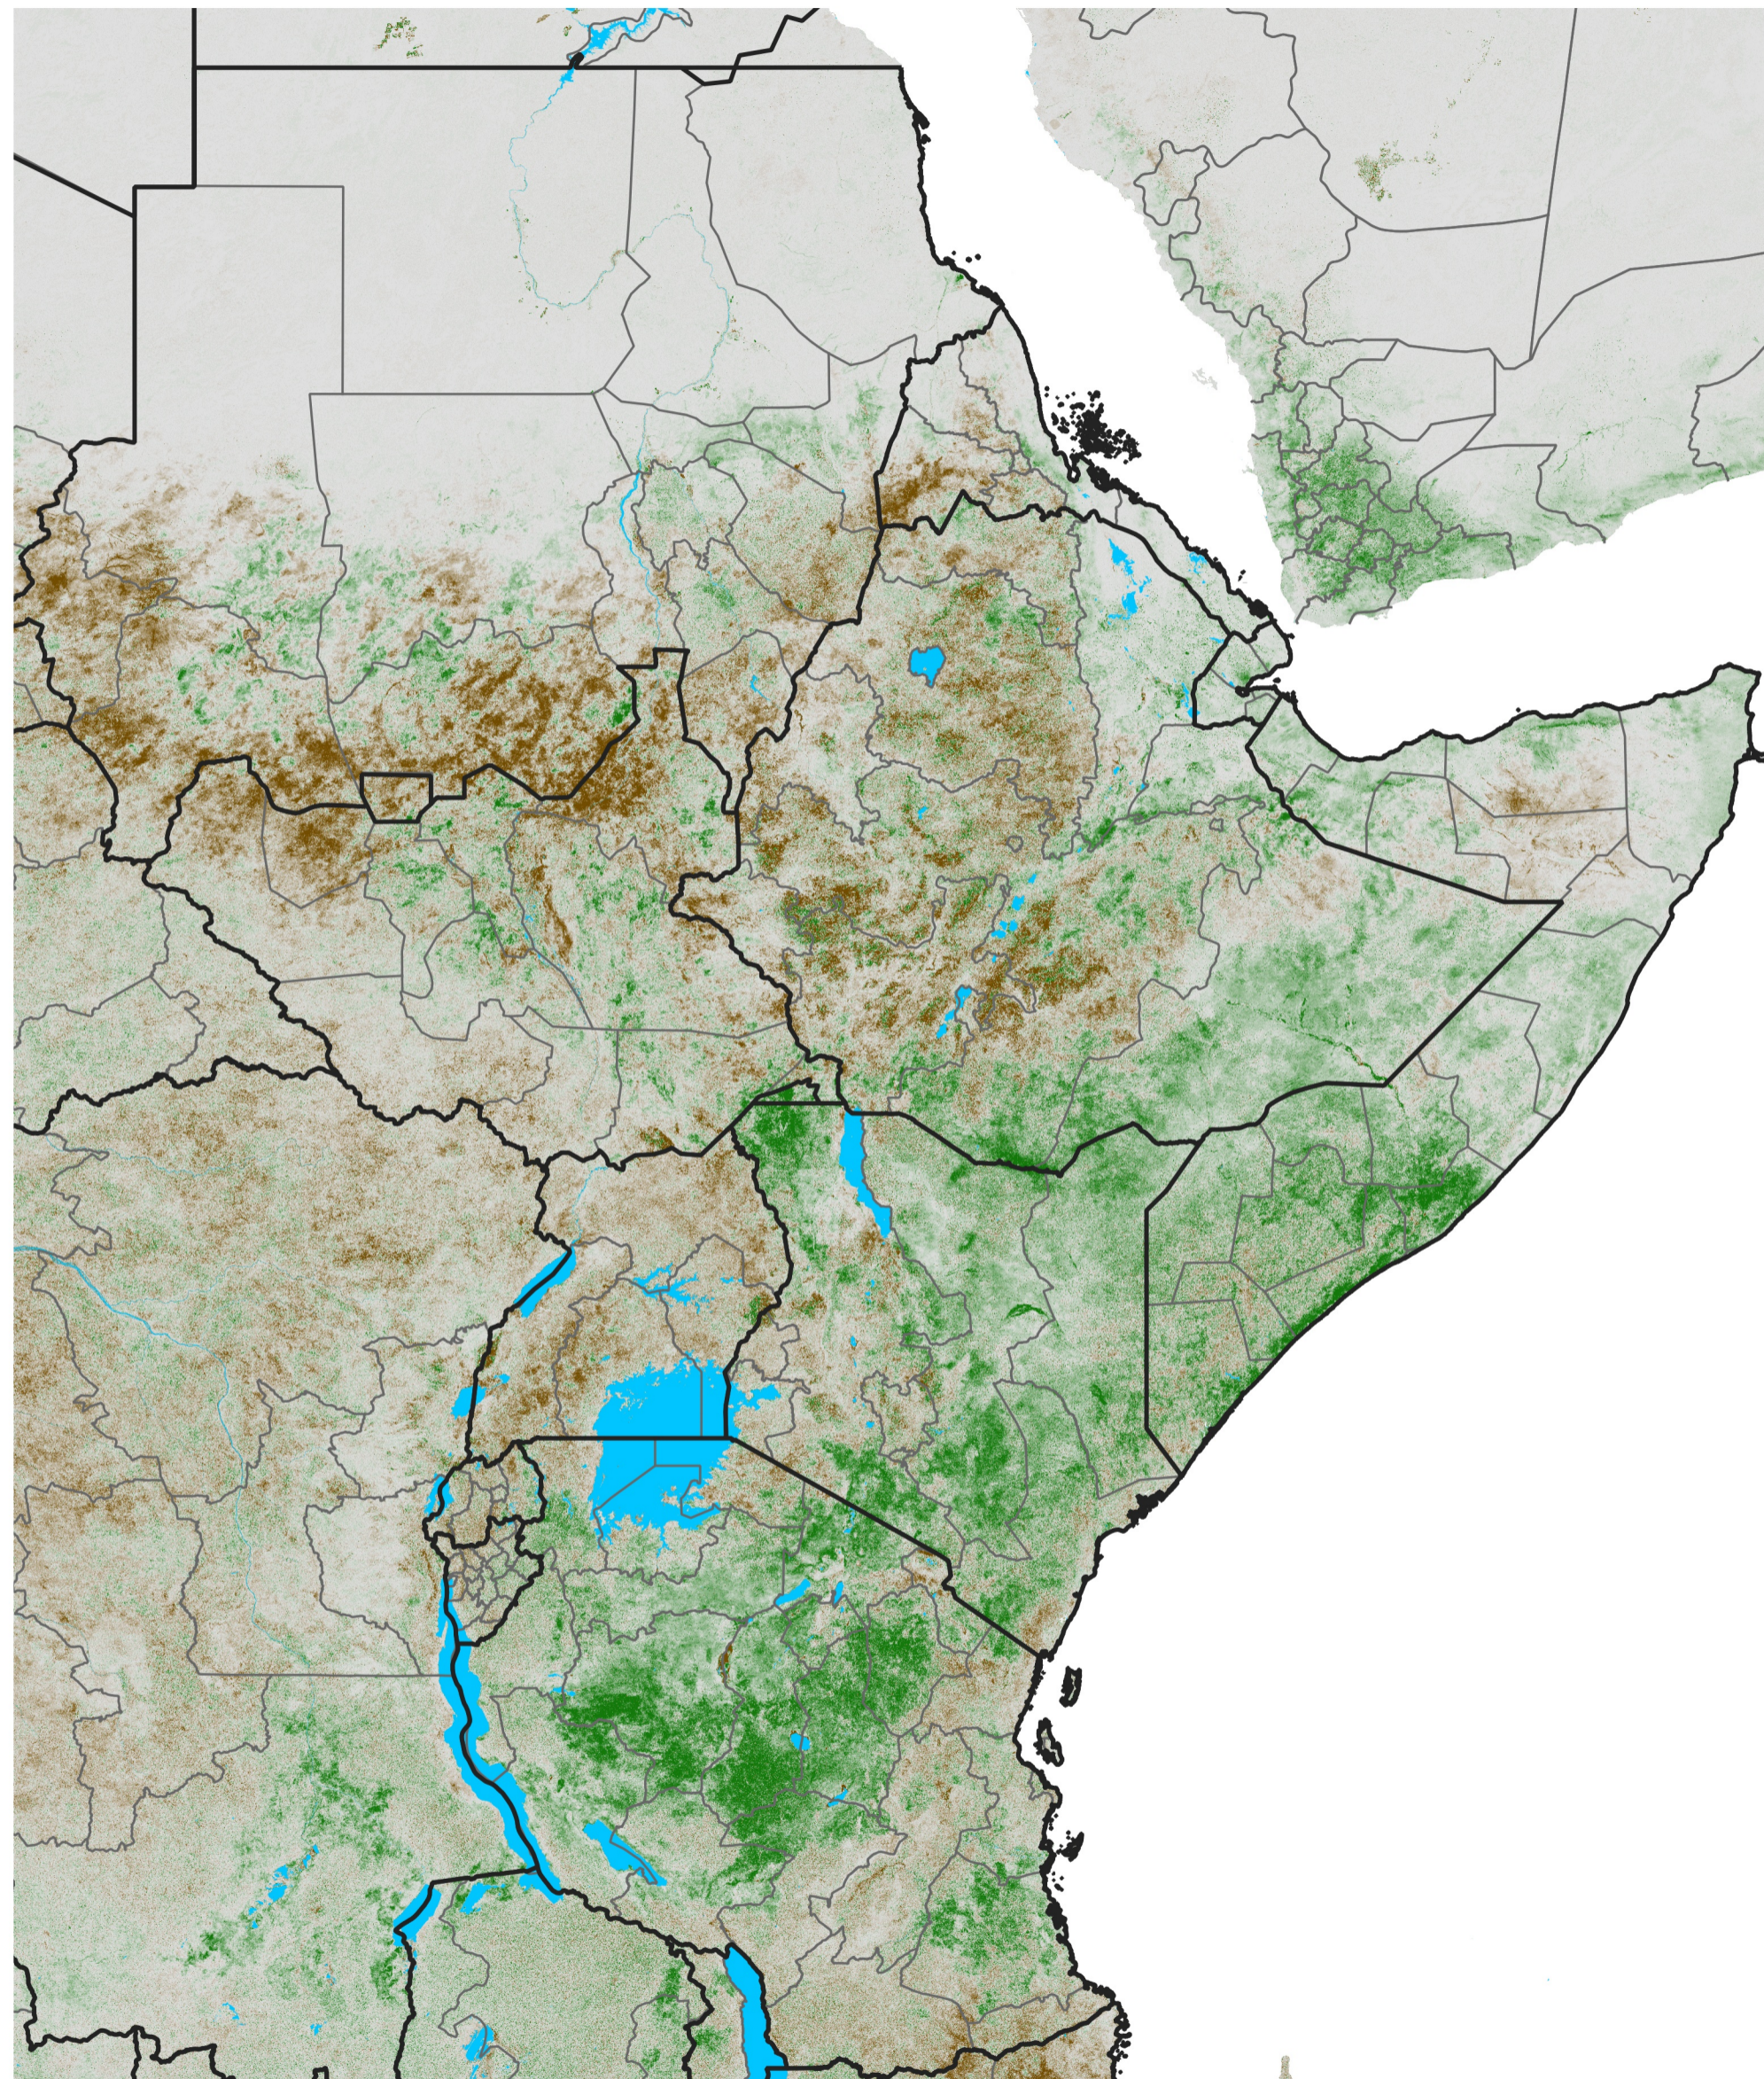

East Africa NDVI Difference

2020 minus 2019

Period 41 / Jul 16 - 25, 2020

NDVI Difference

< -0.3 -0.2 -0.1 -0.05 0.05 0.1 0.2 >0.3

Negative

No Difference

Positive