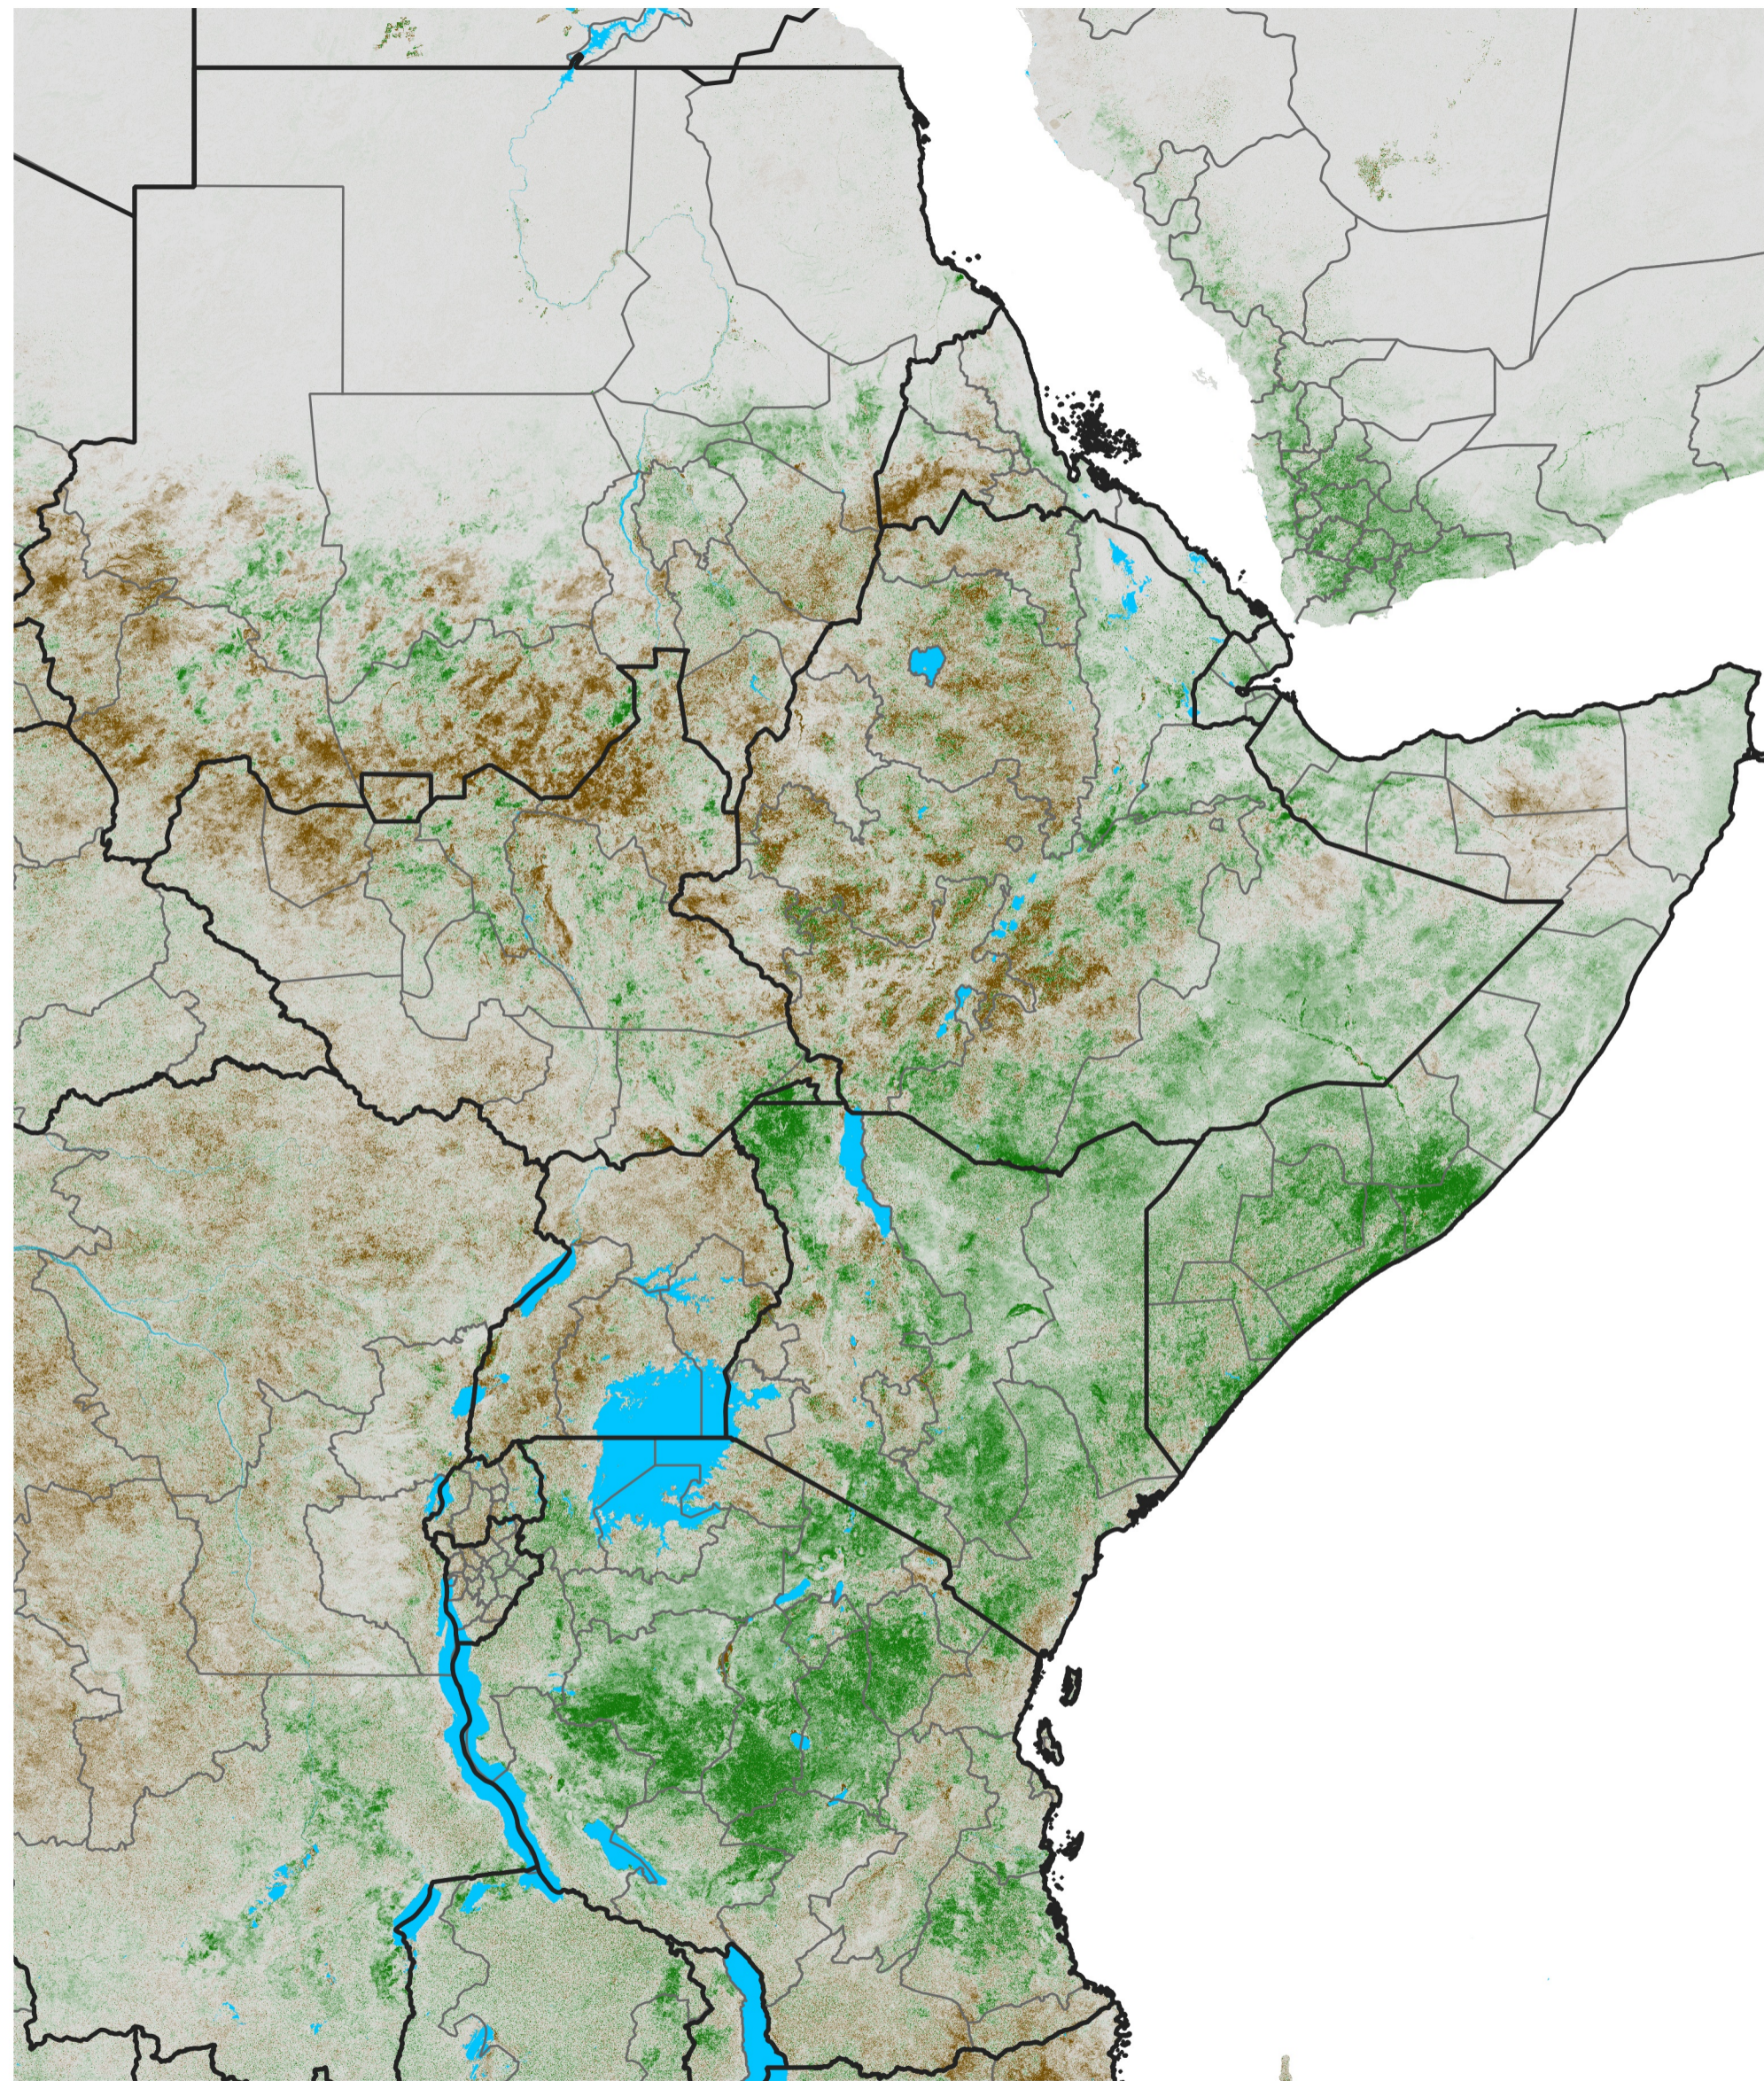

East Africa NDVI Difference

2020 minus 2019

Period 42 / Jul 21 - 31, 2020

NDVI Difference

< -0.3 -0.2 -0.1 -0.05 0.05 0.1 0.2 >0.3

Negative

No Difference

Positive