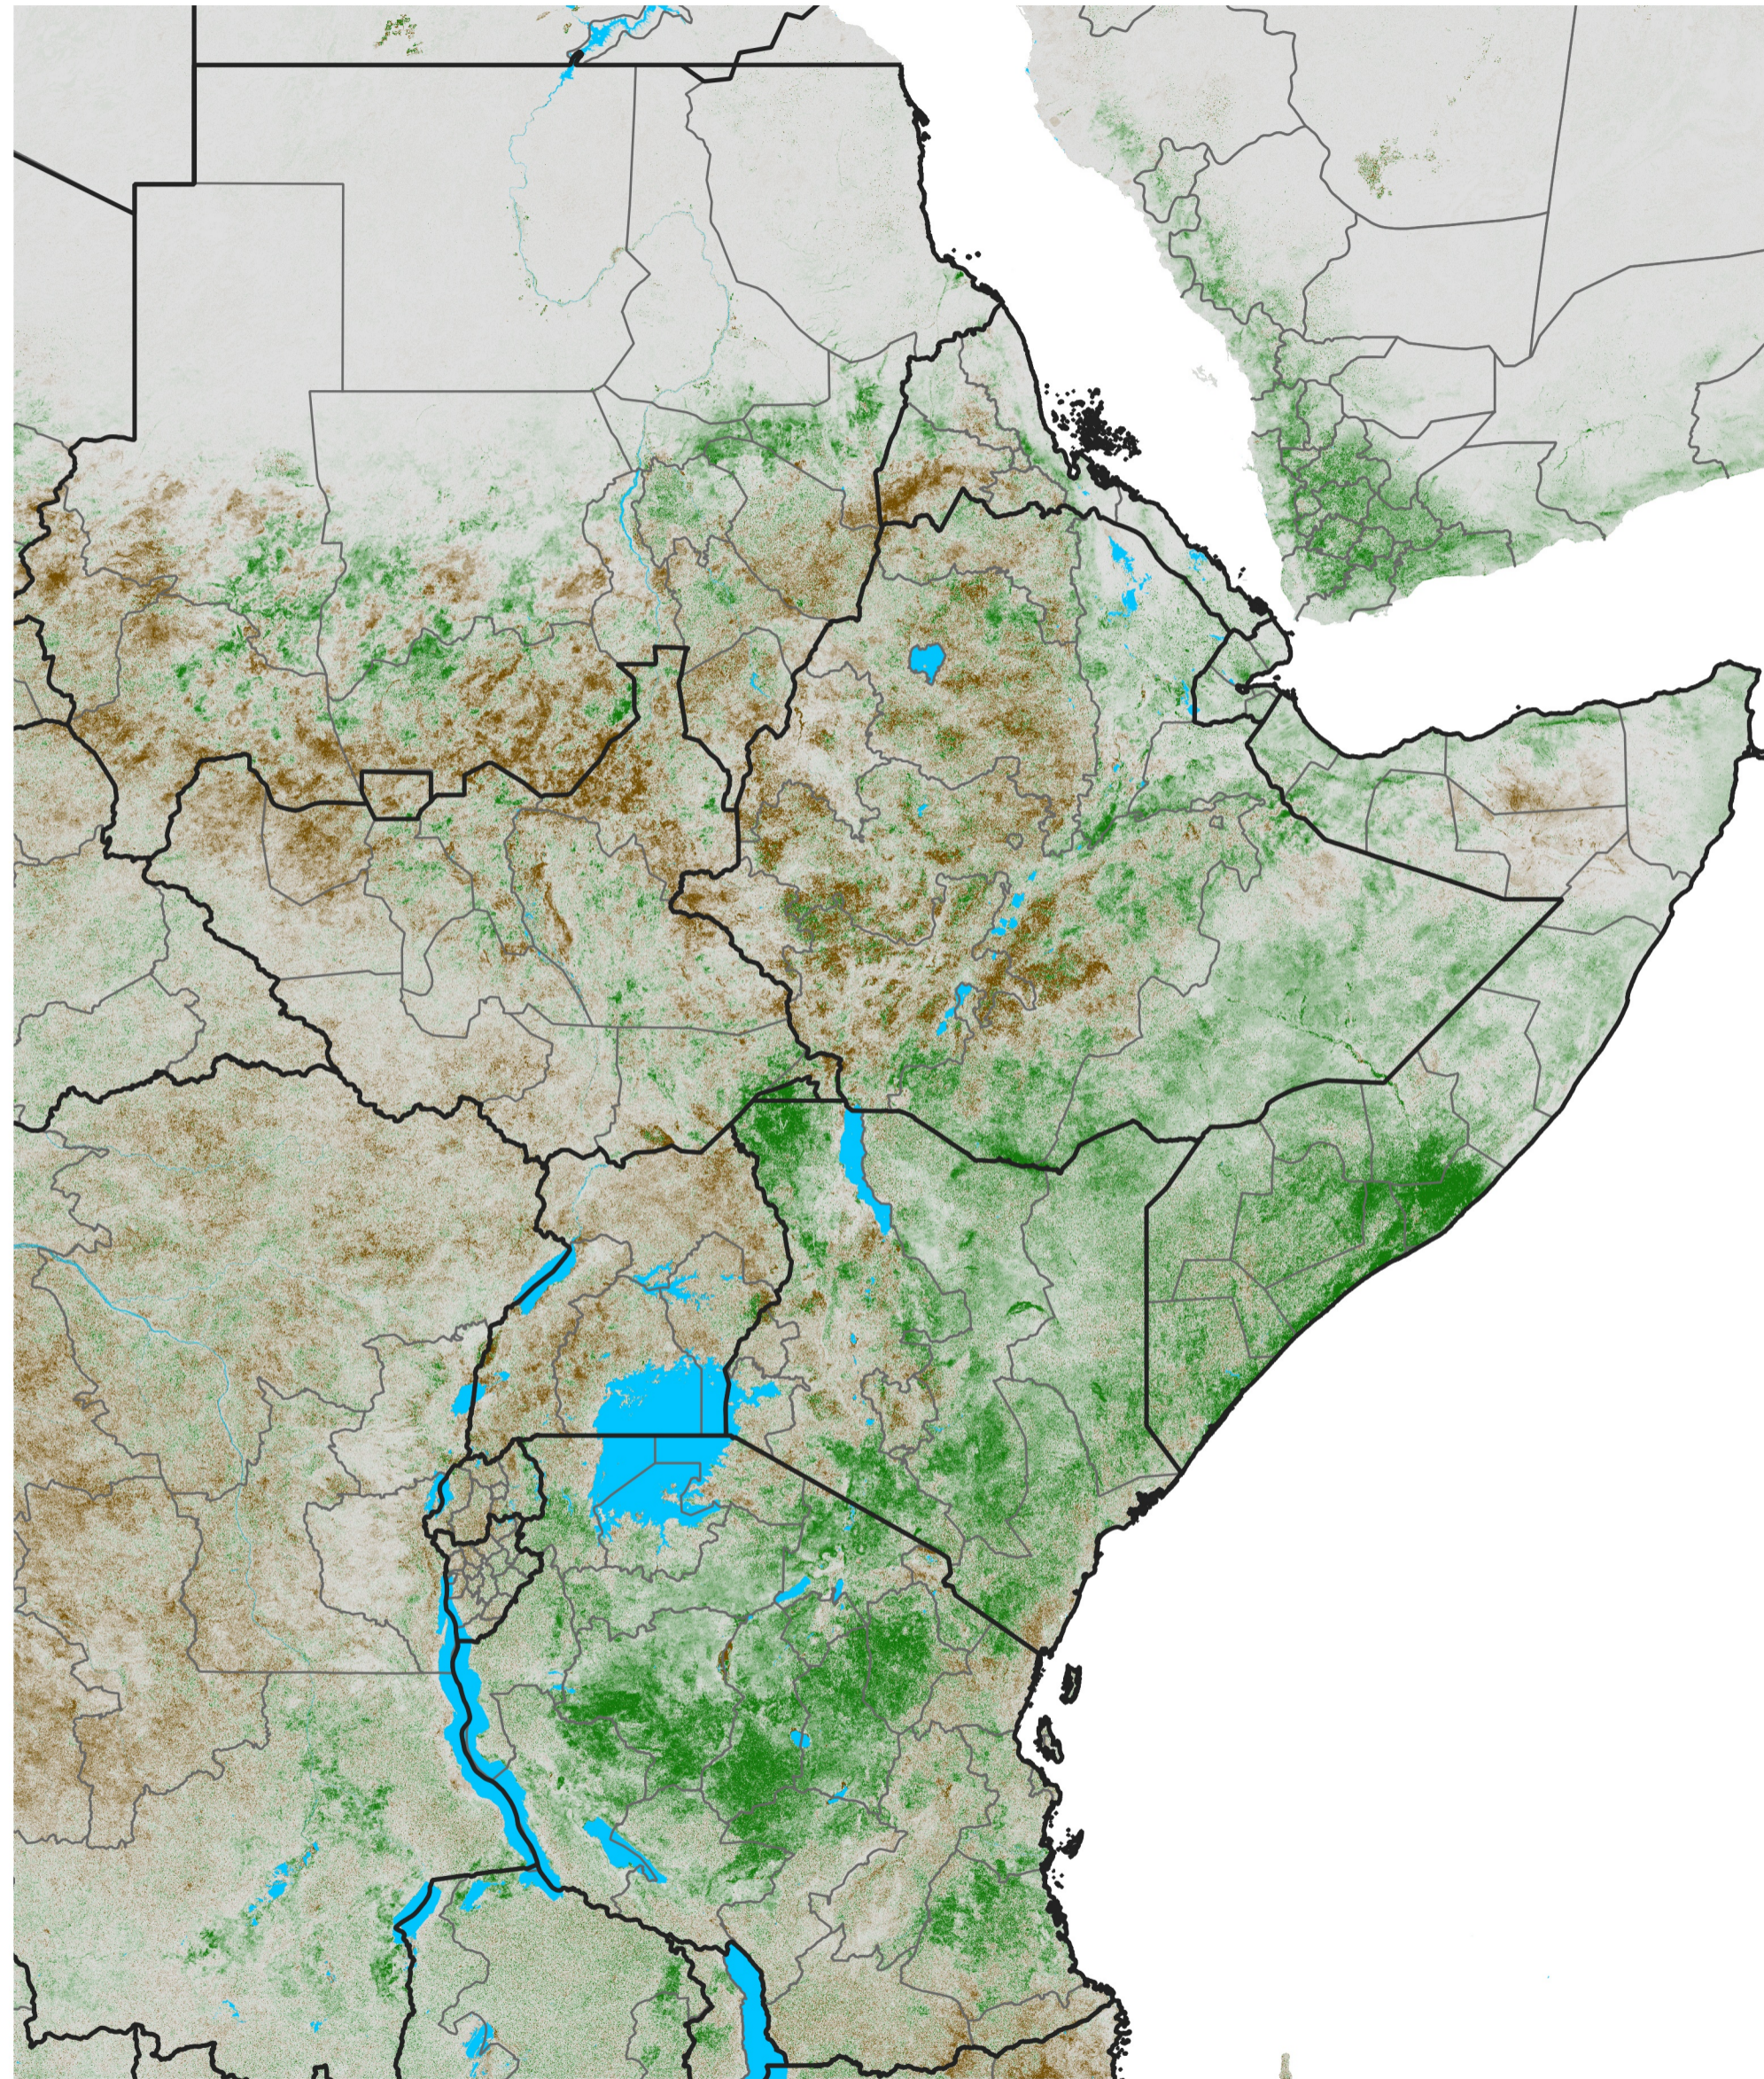

East Africa NDVI Difference

2020 minus 2019

Period 43 / Jul 26 - Aug 05, 2020

NDVI Difference

< -0.3 -0.2 -0.1 -0.05 0.05 0.1 0.2 >0.3

Negative

No Difference

Positive