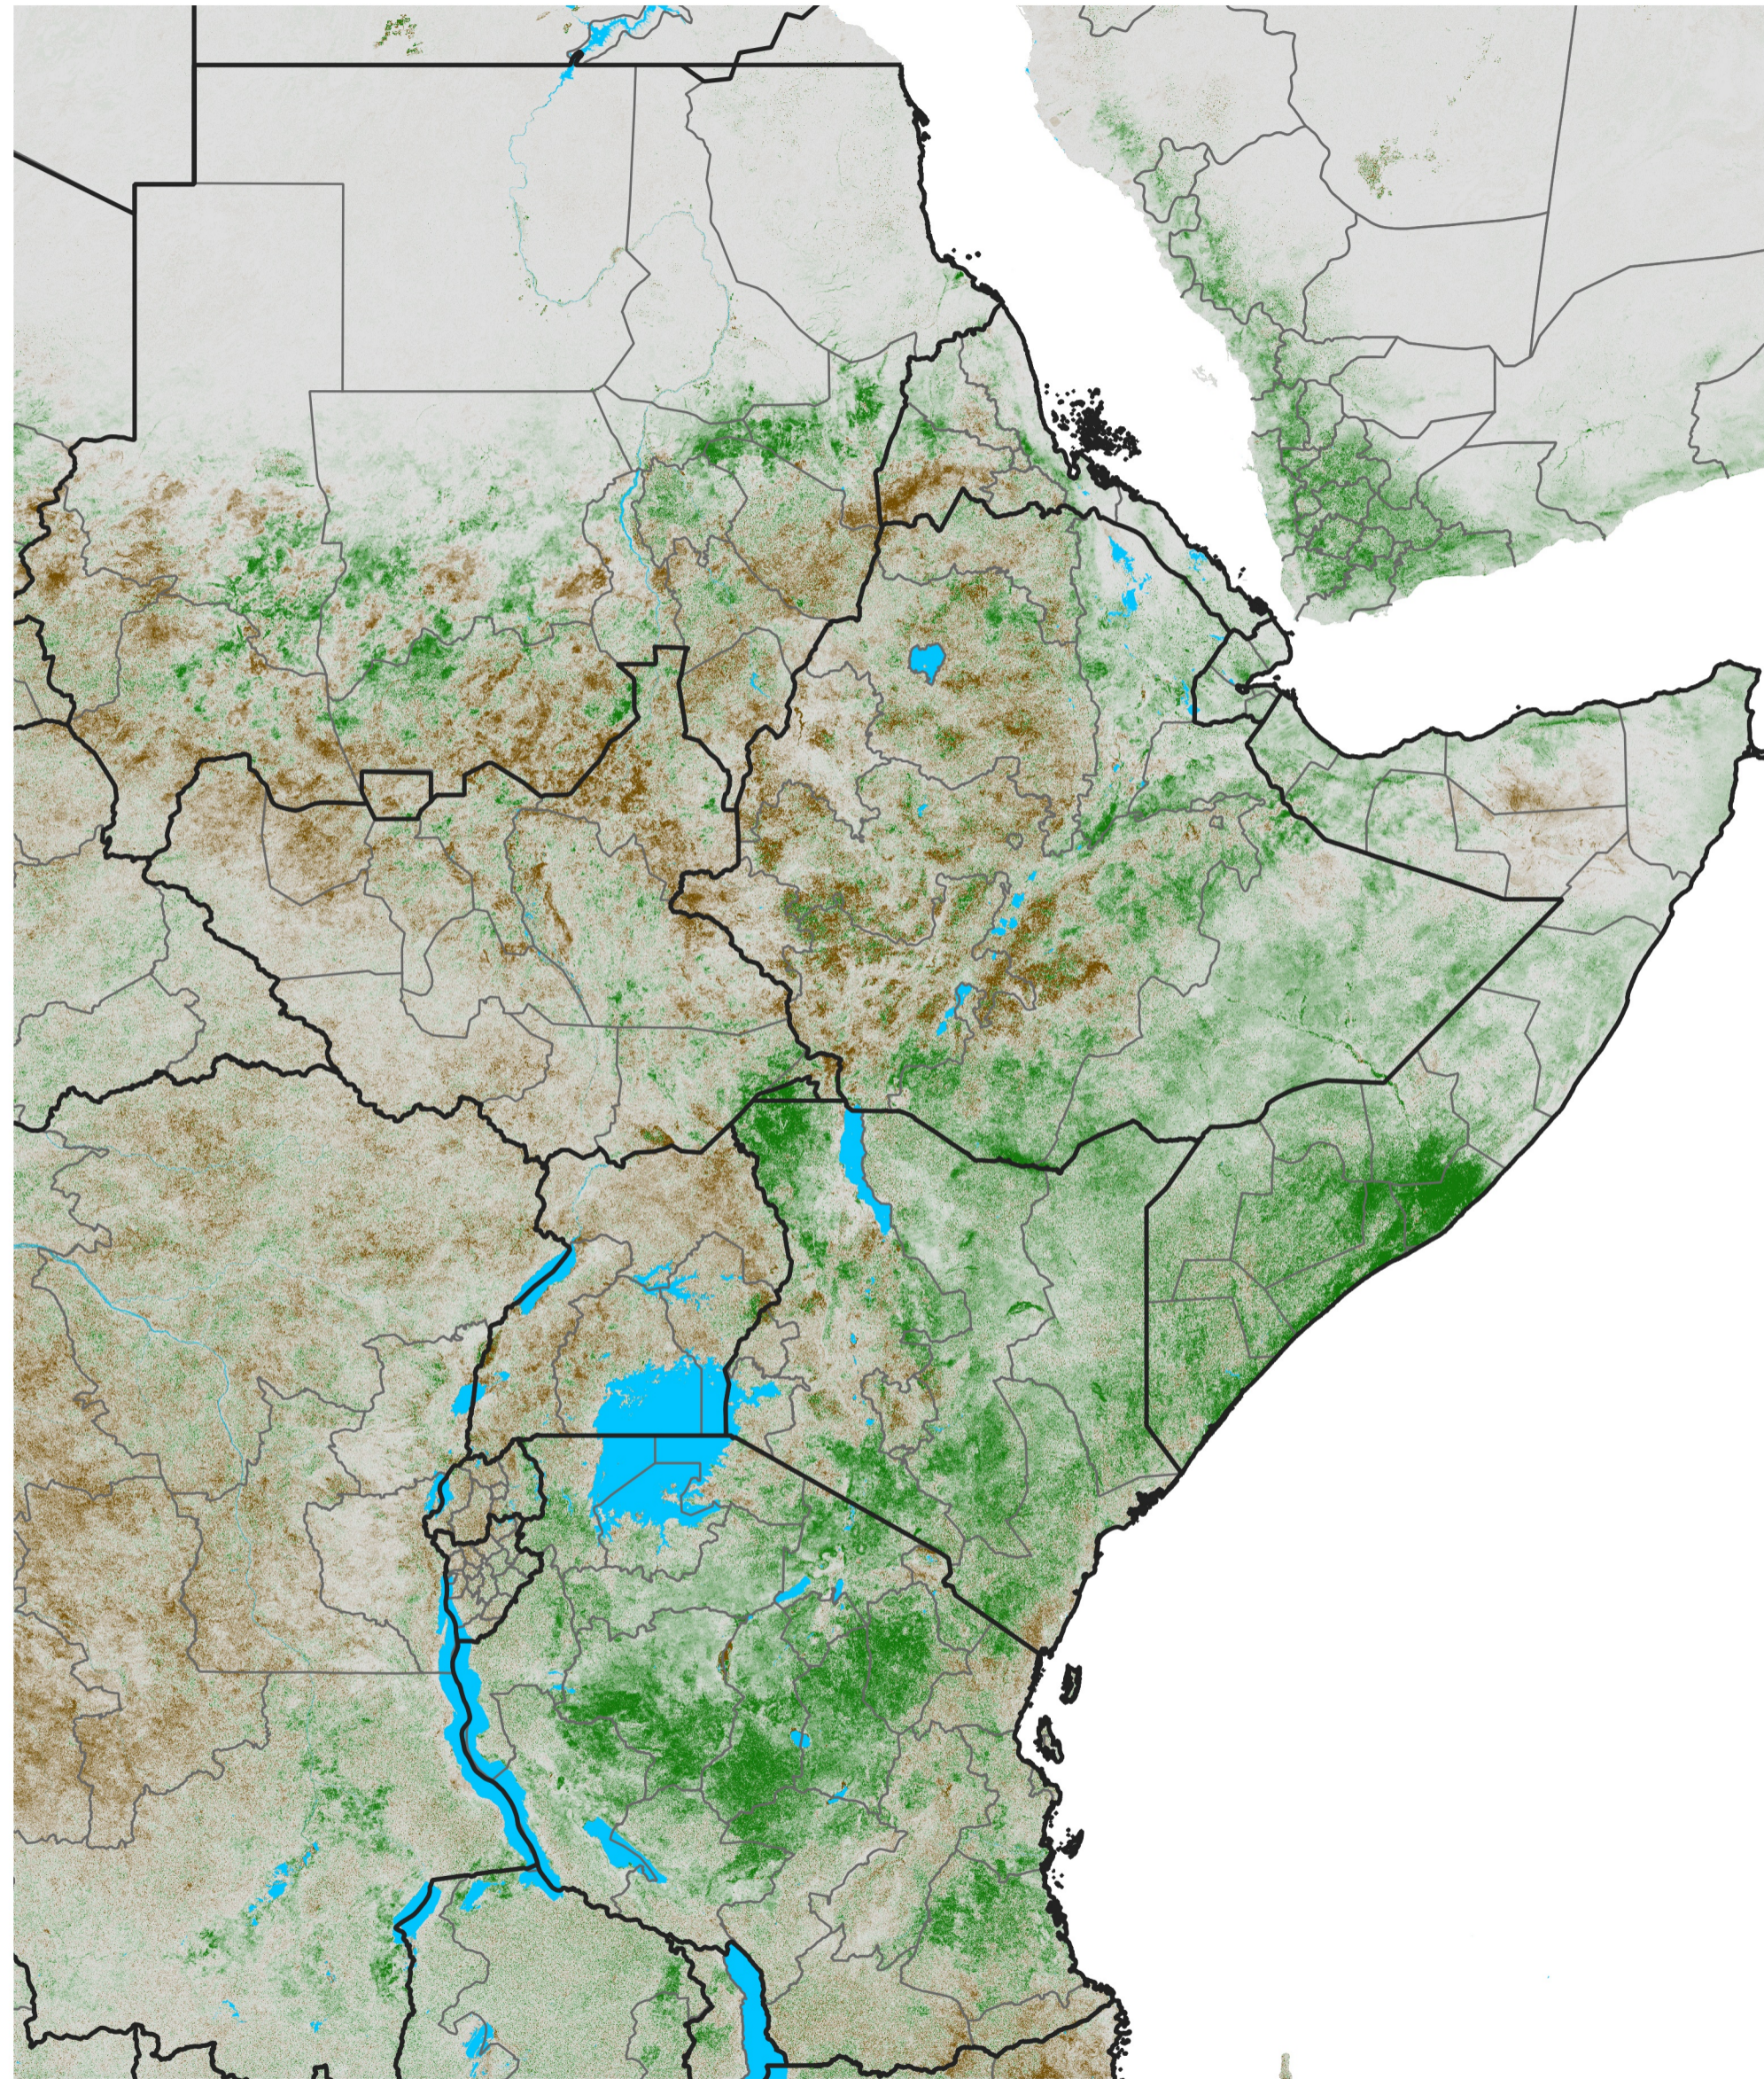

East Africa NDVI Difference

2020 minus 2019

Period 44 / Aug 01 - 10, 2020

NDVI Difference

< -0.3 -0.2 -0.1 -0.05 0.05 0.1 0.2 >0.3

Negative

No Difference

Positive