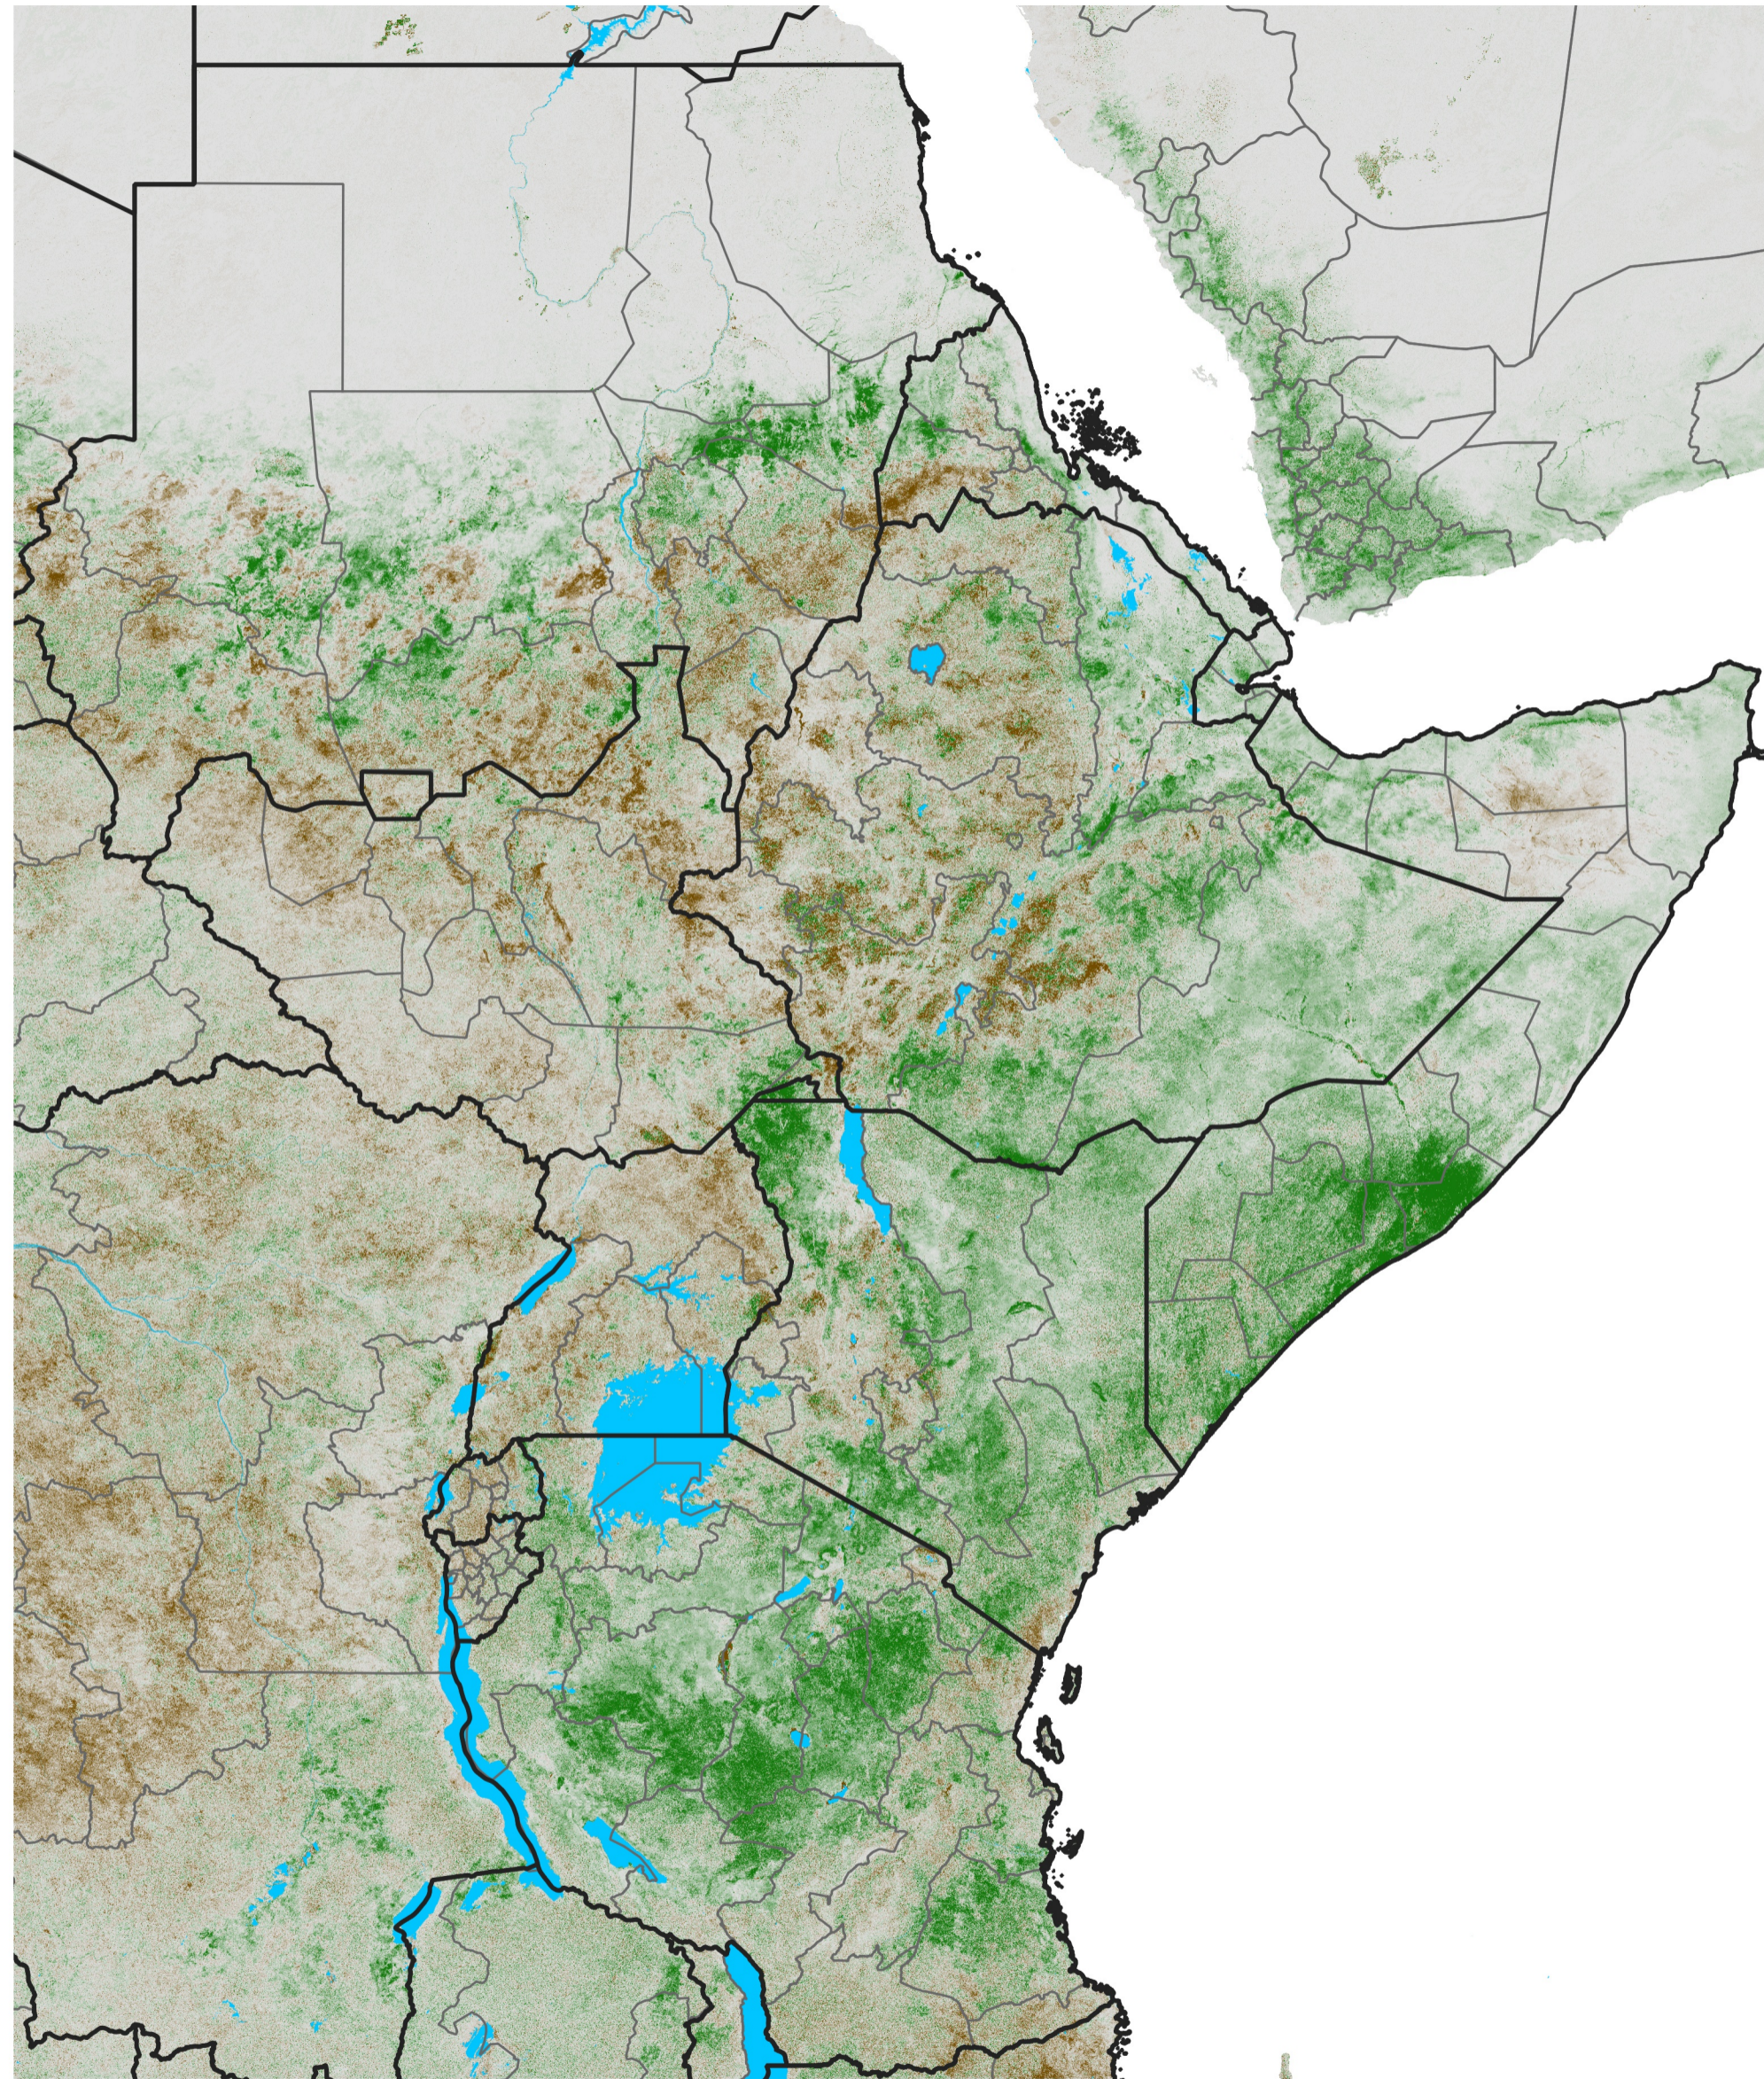

East Africa NDVI Difference

2020 minus 2019

Period 45 / Aug 06 - 15, 2020

NDVI Difference

< -0.3 -0.2 -0.1 -0.05 0.05 0.1 0.2 >0.3

Negative

No Difference

Positive