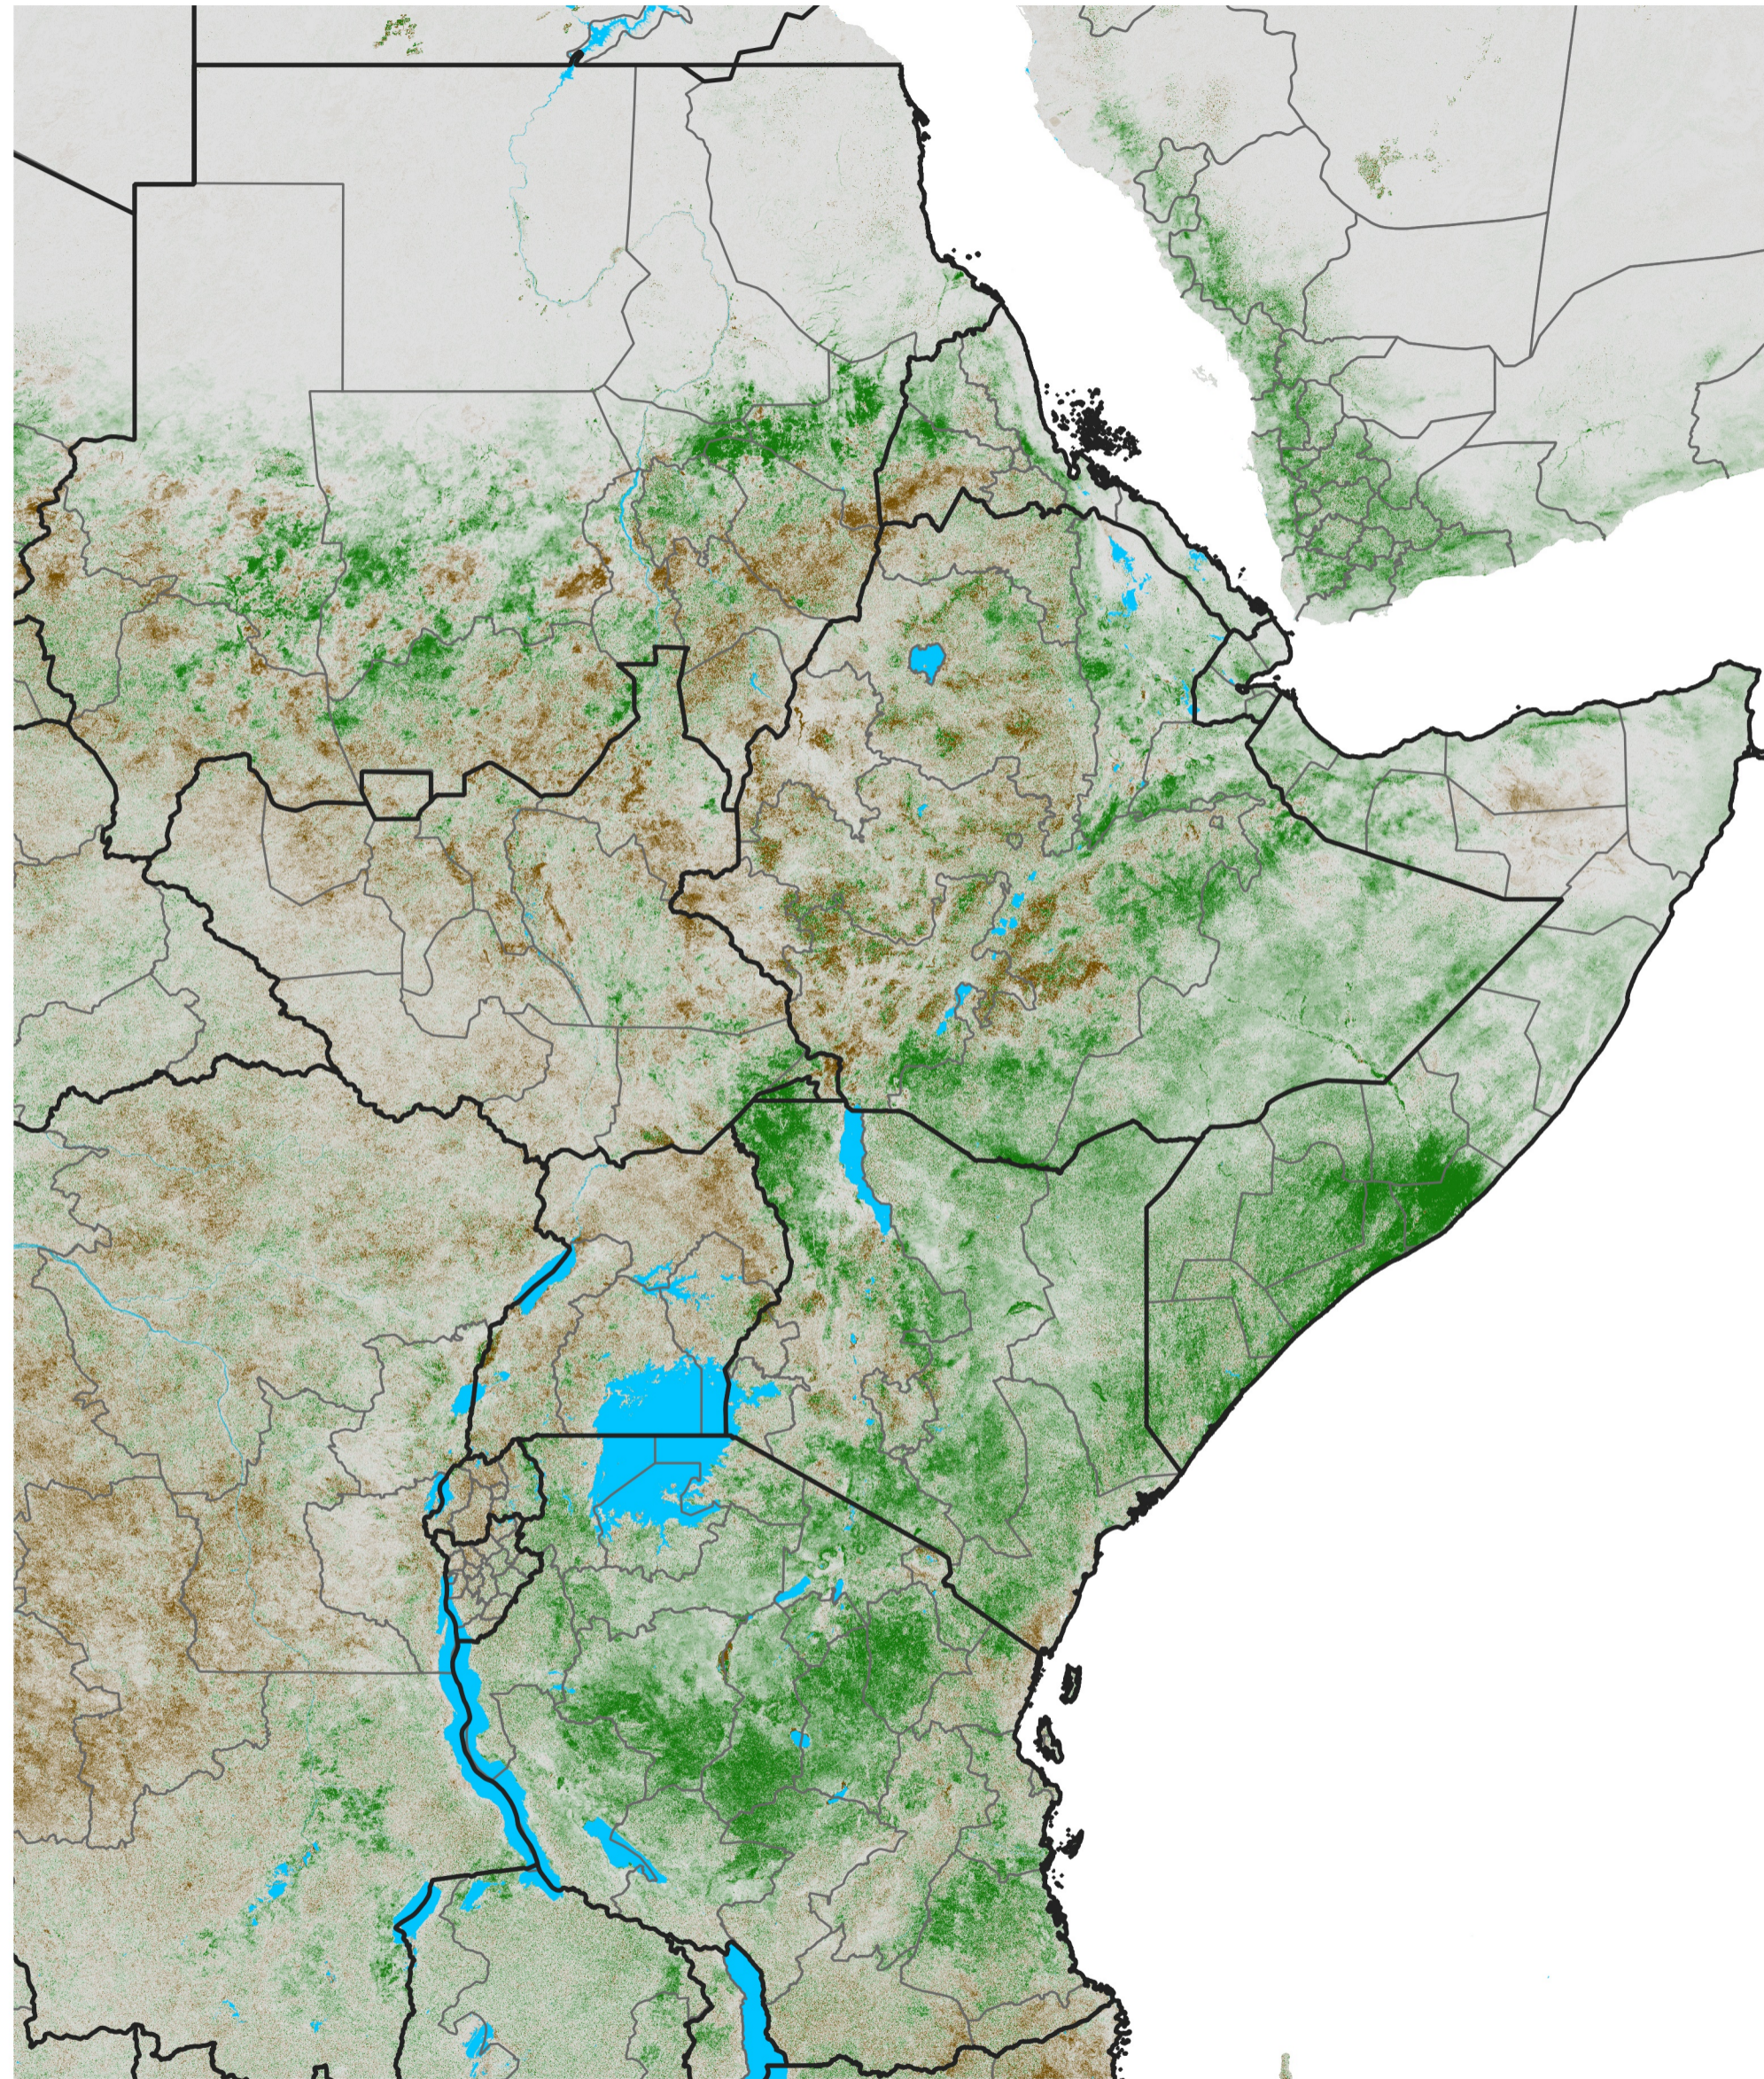

# East Africa NDVI Difference

2020 minus 2019

Period 46 / Aug 11 - 20, 2020

## NDVI Difference

< -0.3   -0.2   -0.1   -0.05   0.05   0.1   0.2   >0.3

Negative

No Difference

Positive