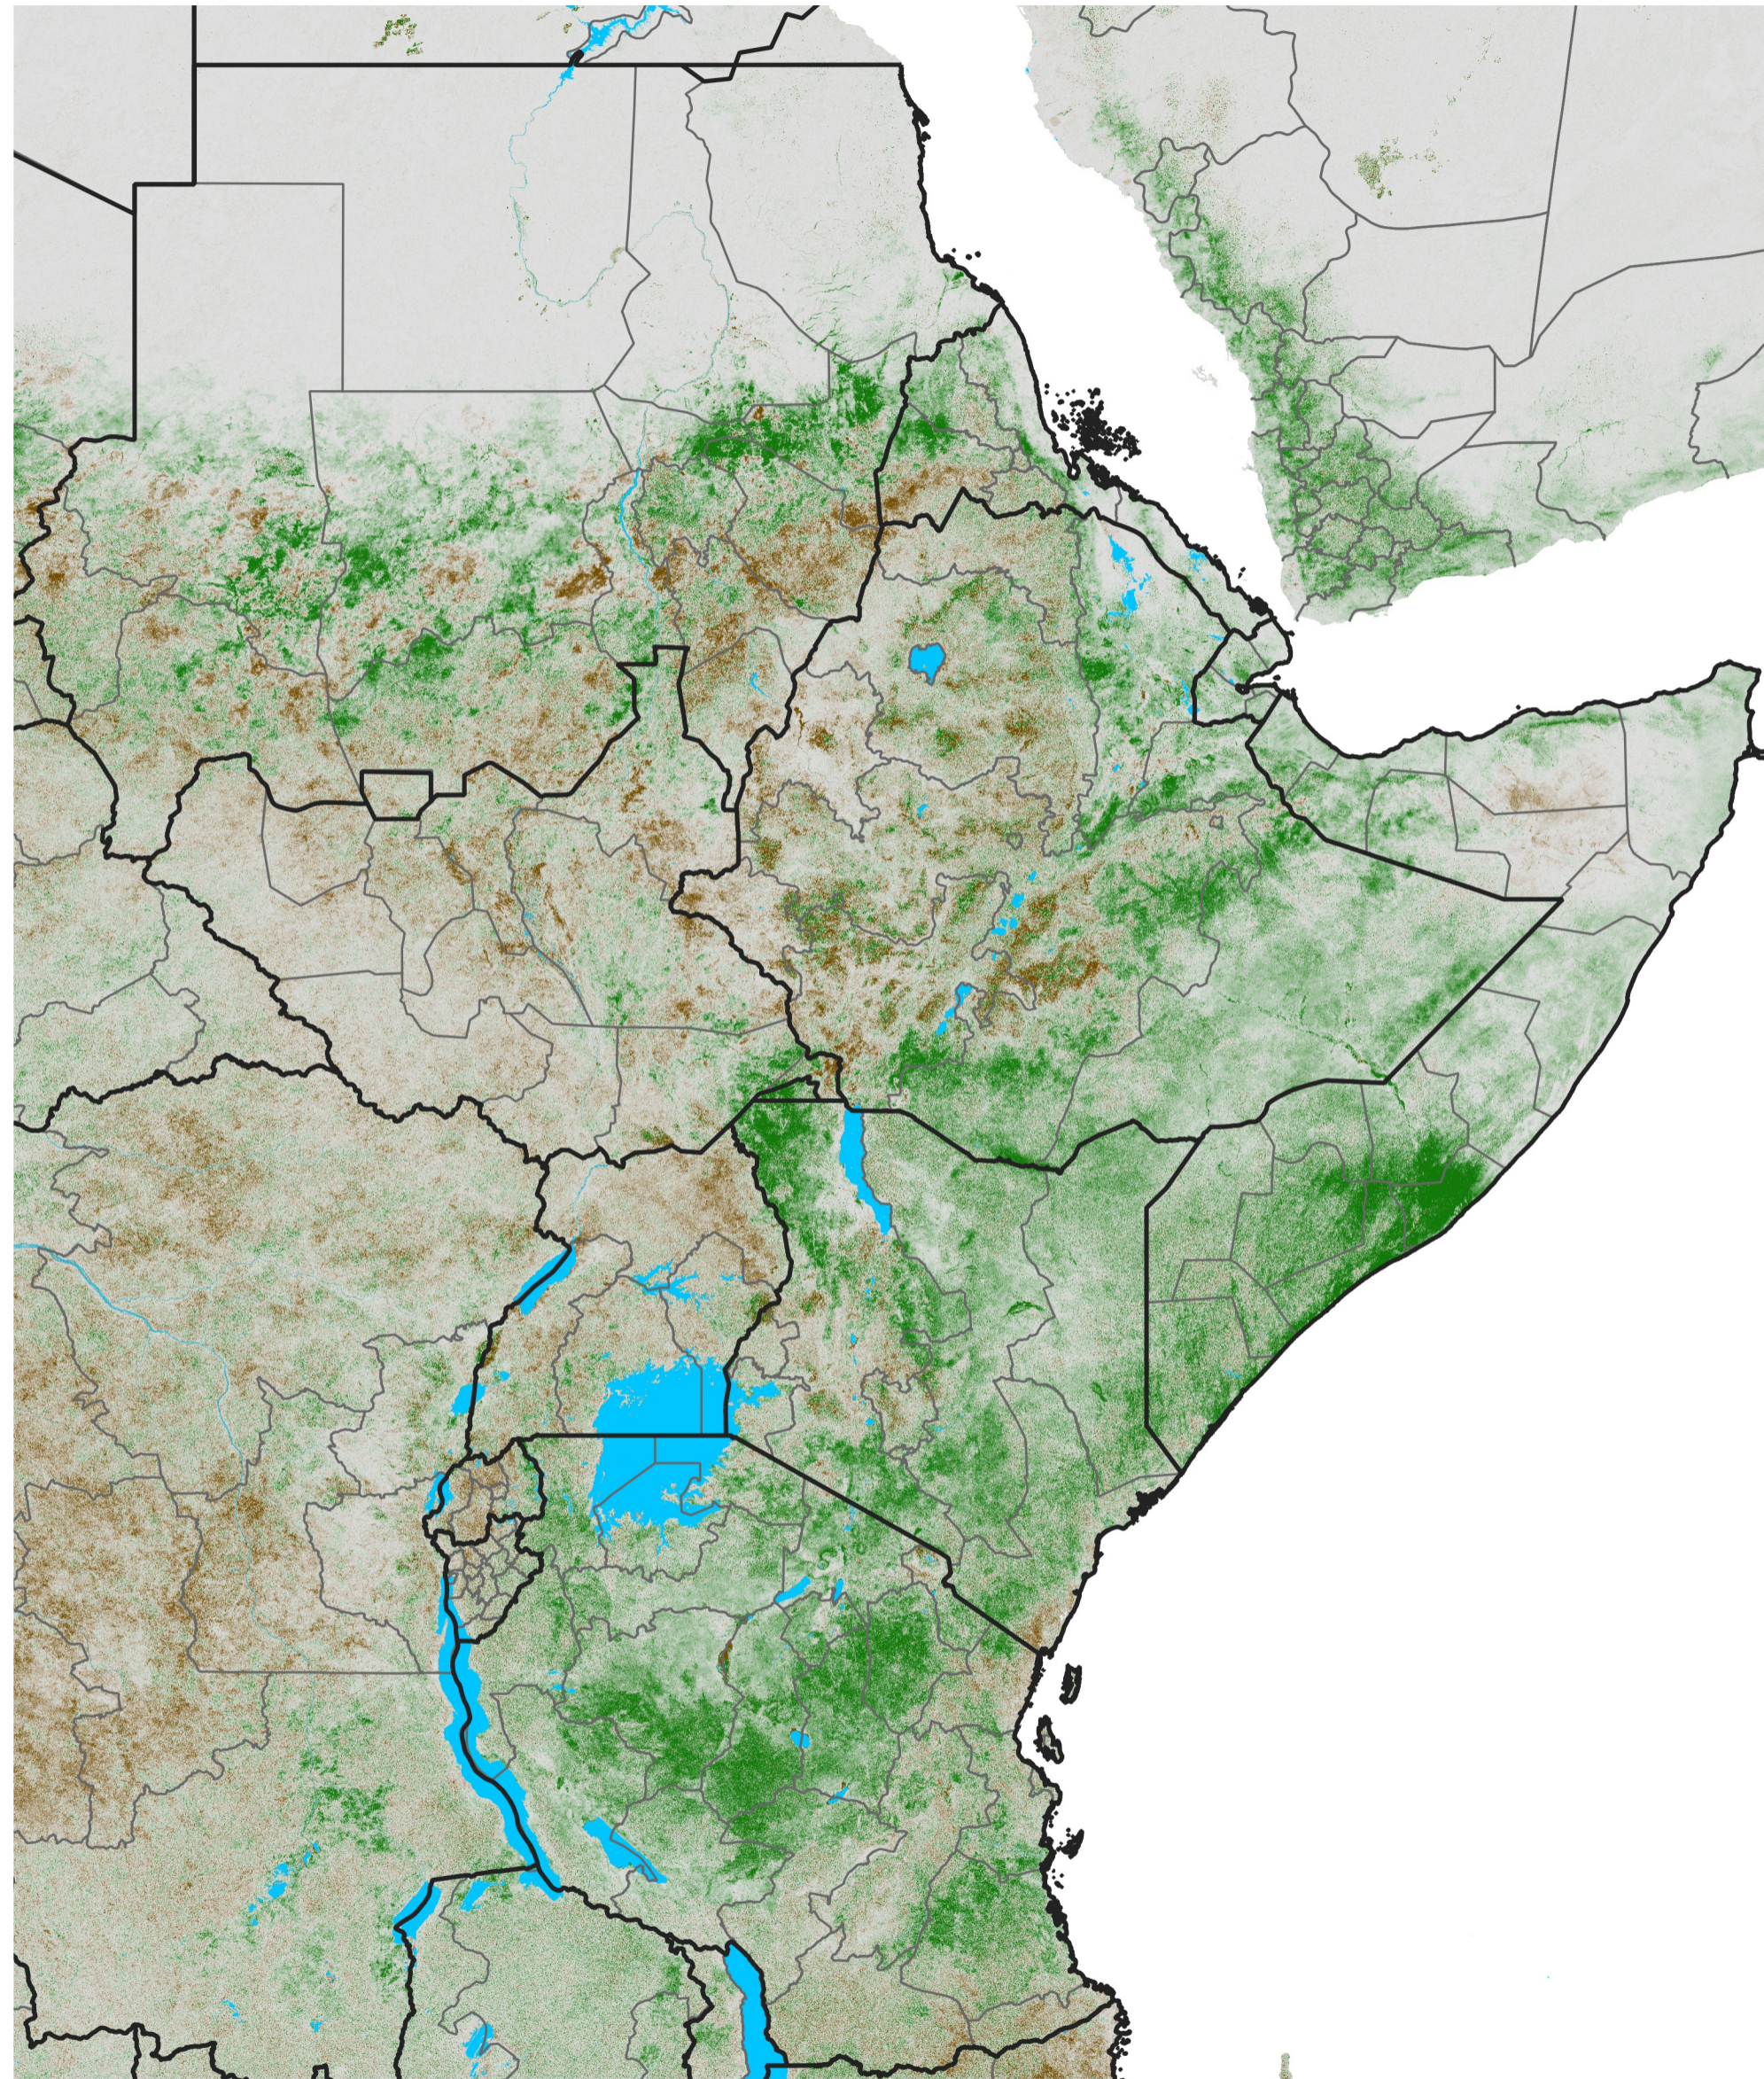

East Africa NDVI Difference

2020 minus 2019

Period 47 / Aug 16 - 25, 2020

NDVI Difference

< -0.3 -0.2 -0.1 -0.05 0.05 0.1 0.2 >0.3

Negative

No Difference

Positive