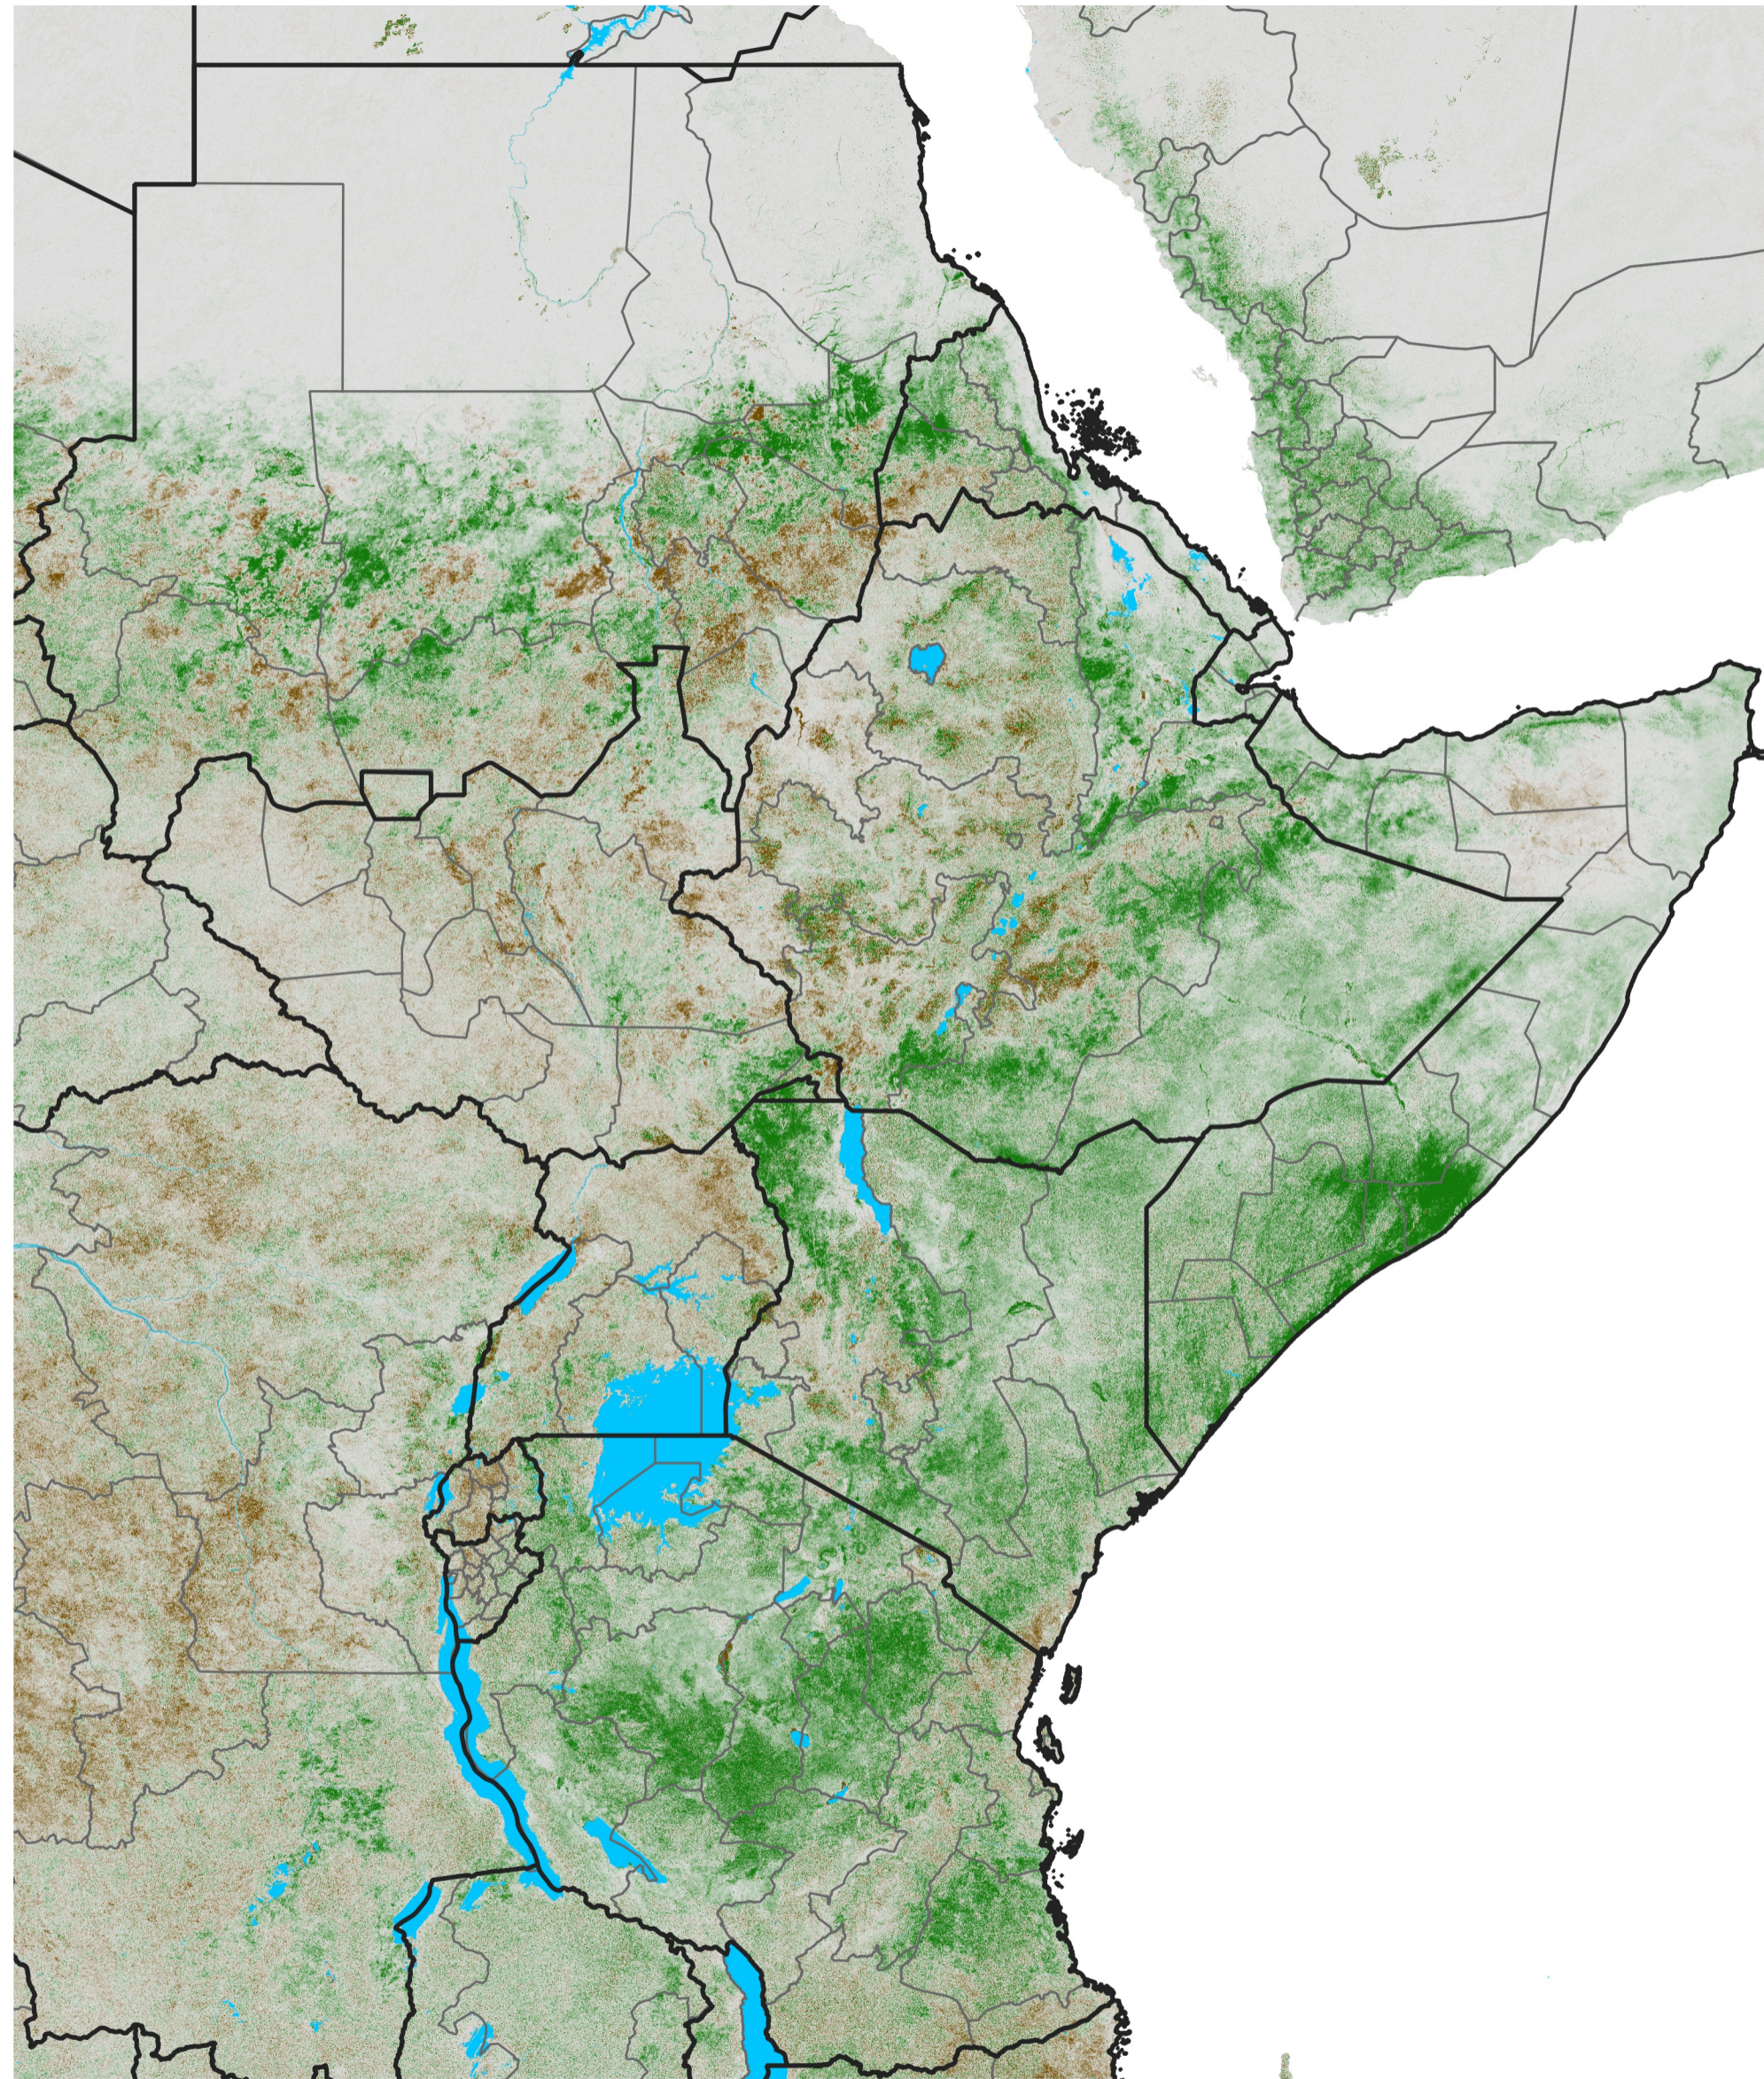

# East Africa NDVI Difference

2020 minus 2019

Period 48 / Aug 21 - 31, 2020

## NDVI Difference

< -0.3   -0.2   -0.1   -0.05   0.05   0.1   0.2   >0.3

Negative

No Difference

Positive