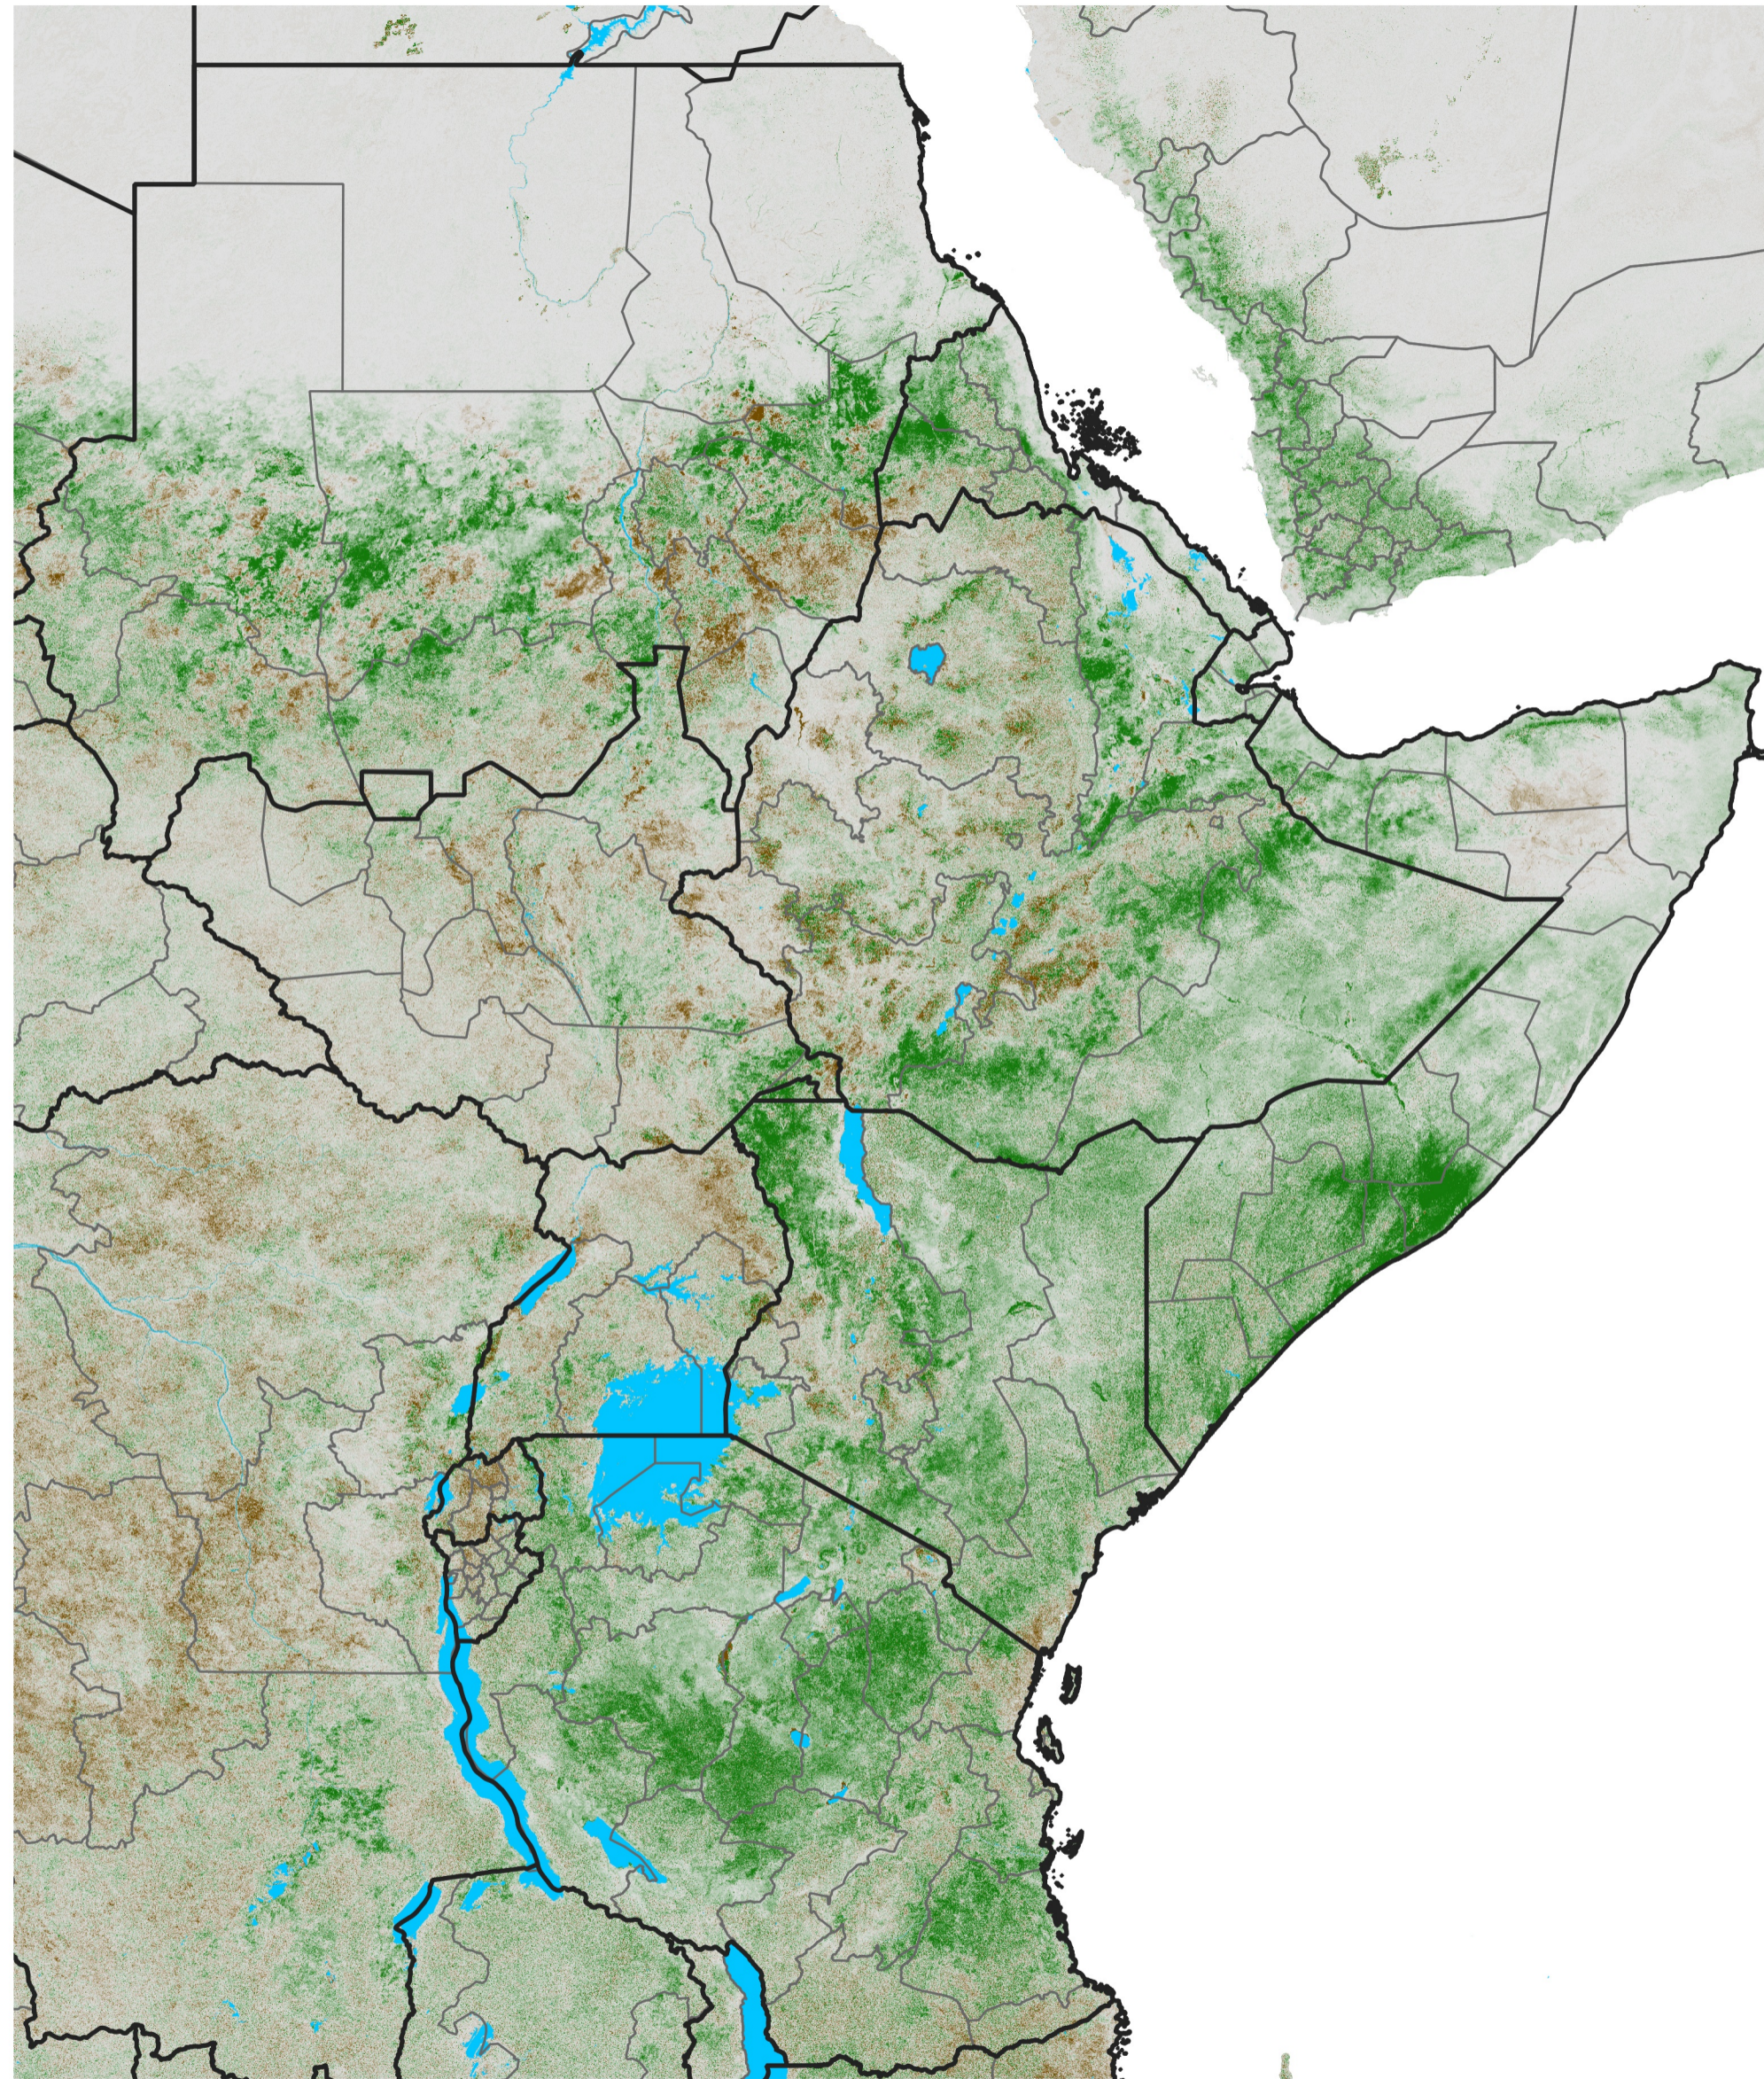

# East Africa NDVI Difference

2020 minus 2019

Period 49 / Aug 26 - Sep 05, 2020

## NDVI Difference

< -0.3   -0.2   -0.1   -0.05   0.05   0.1   0.2   >0.3

Negative

No Difference

Positive