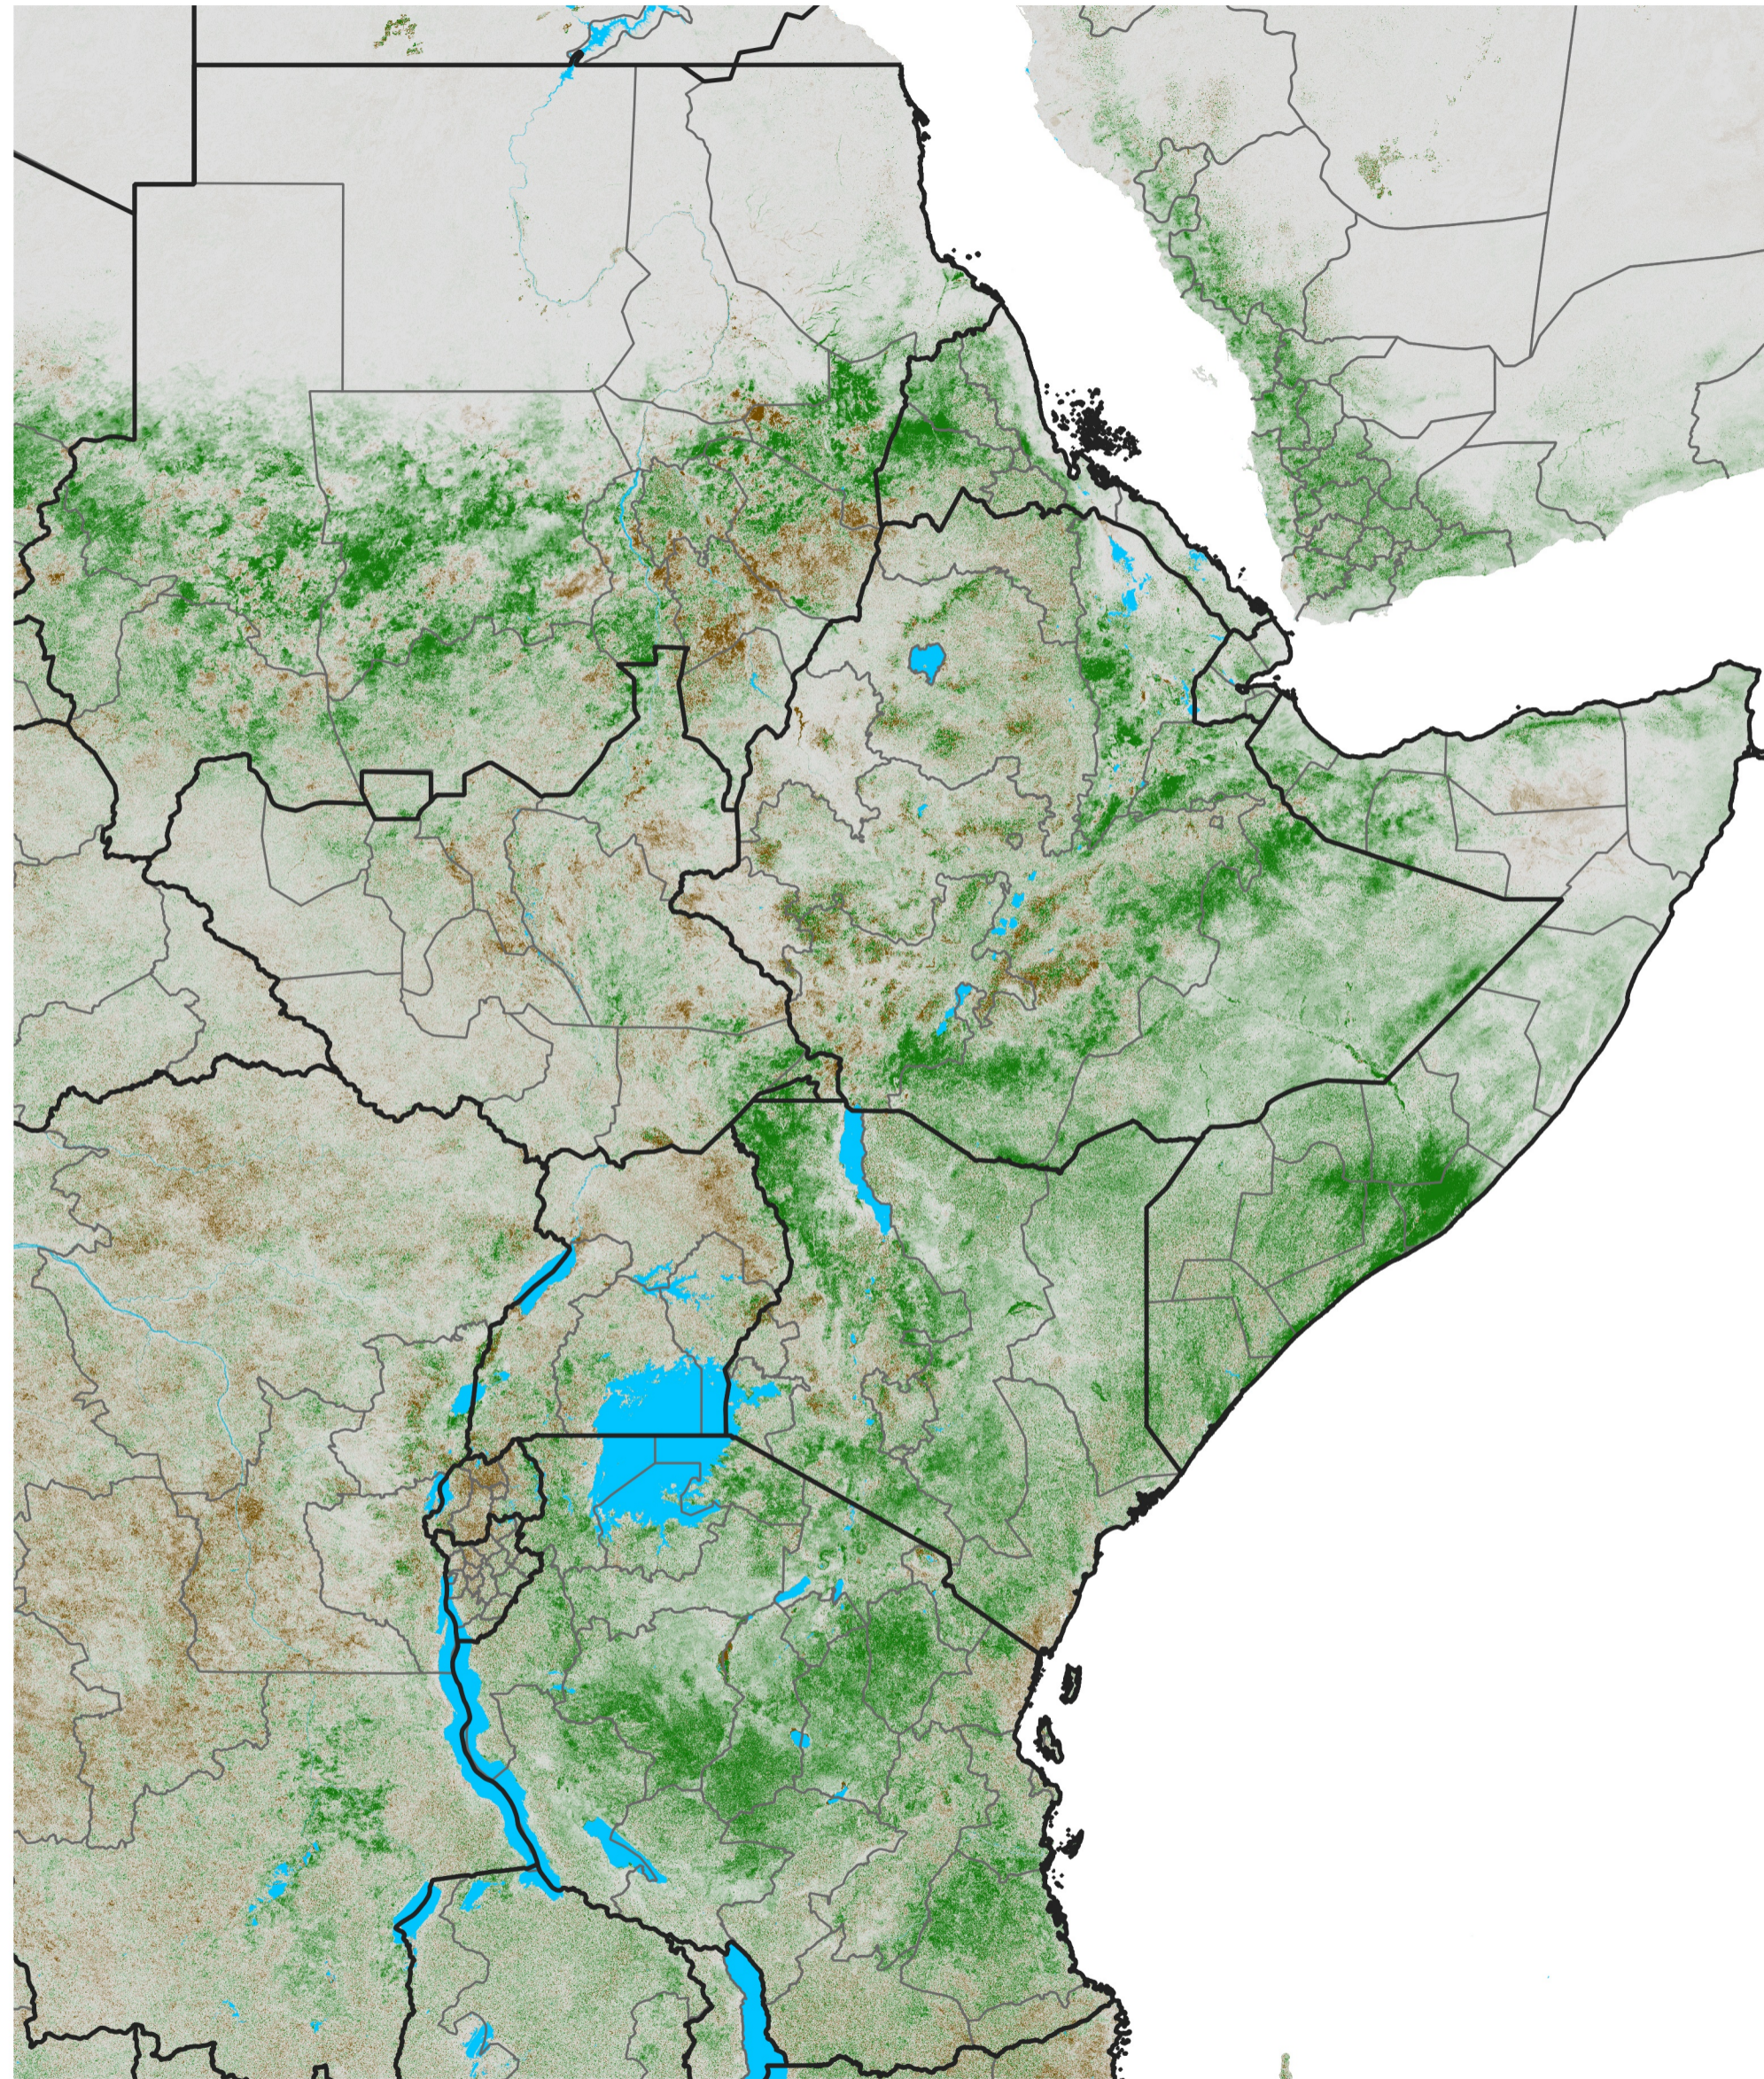

East Africa NDVI Difference

2020 minus 2019

Period 50 / Sep 01 - 10, 2020

NDVI Difference

< -0.3 -0.2 -0.1 -0.05 0.05 0.1 0.2 >0.3

Negative

No Difference

Positive