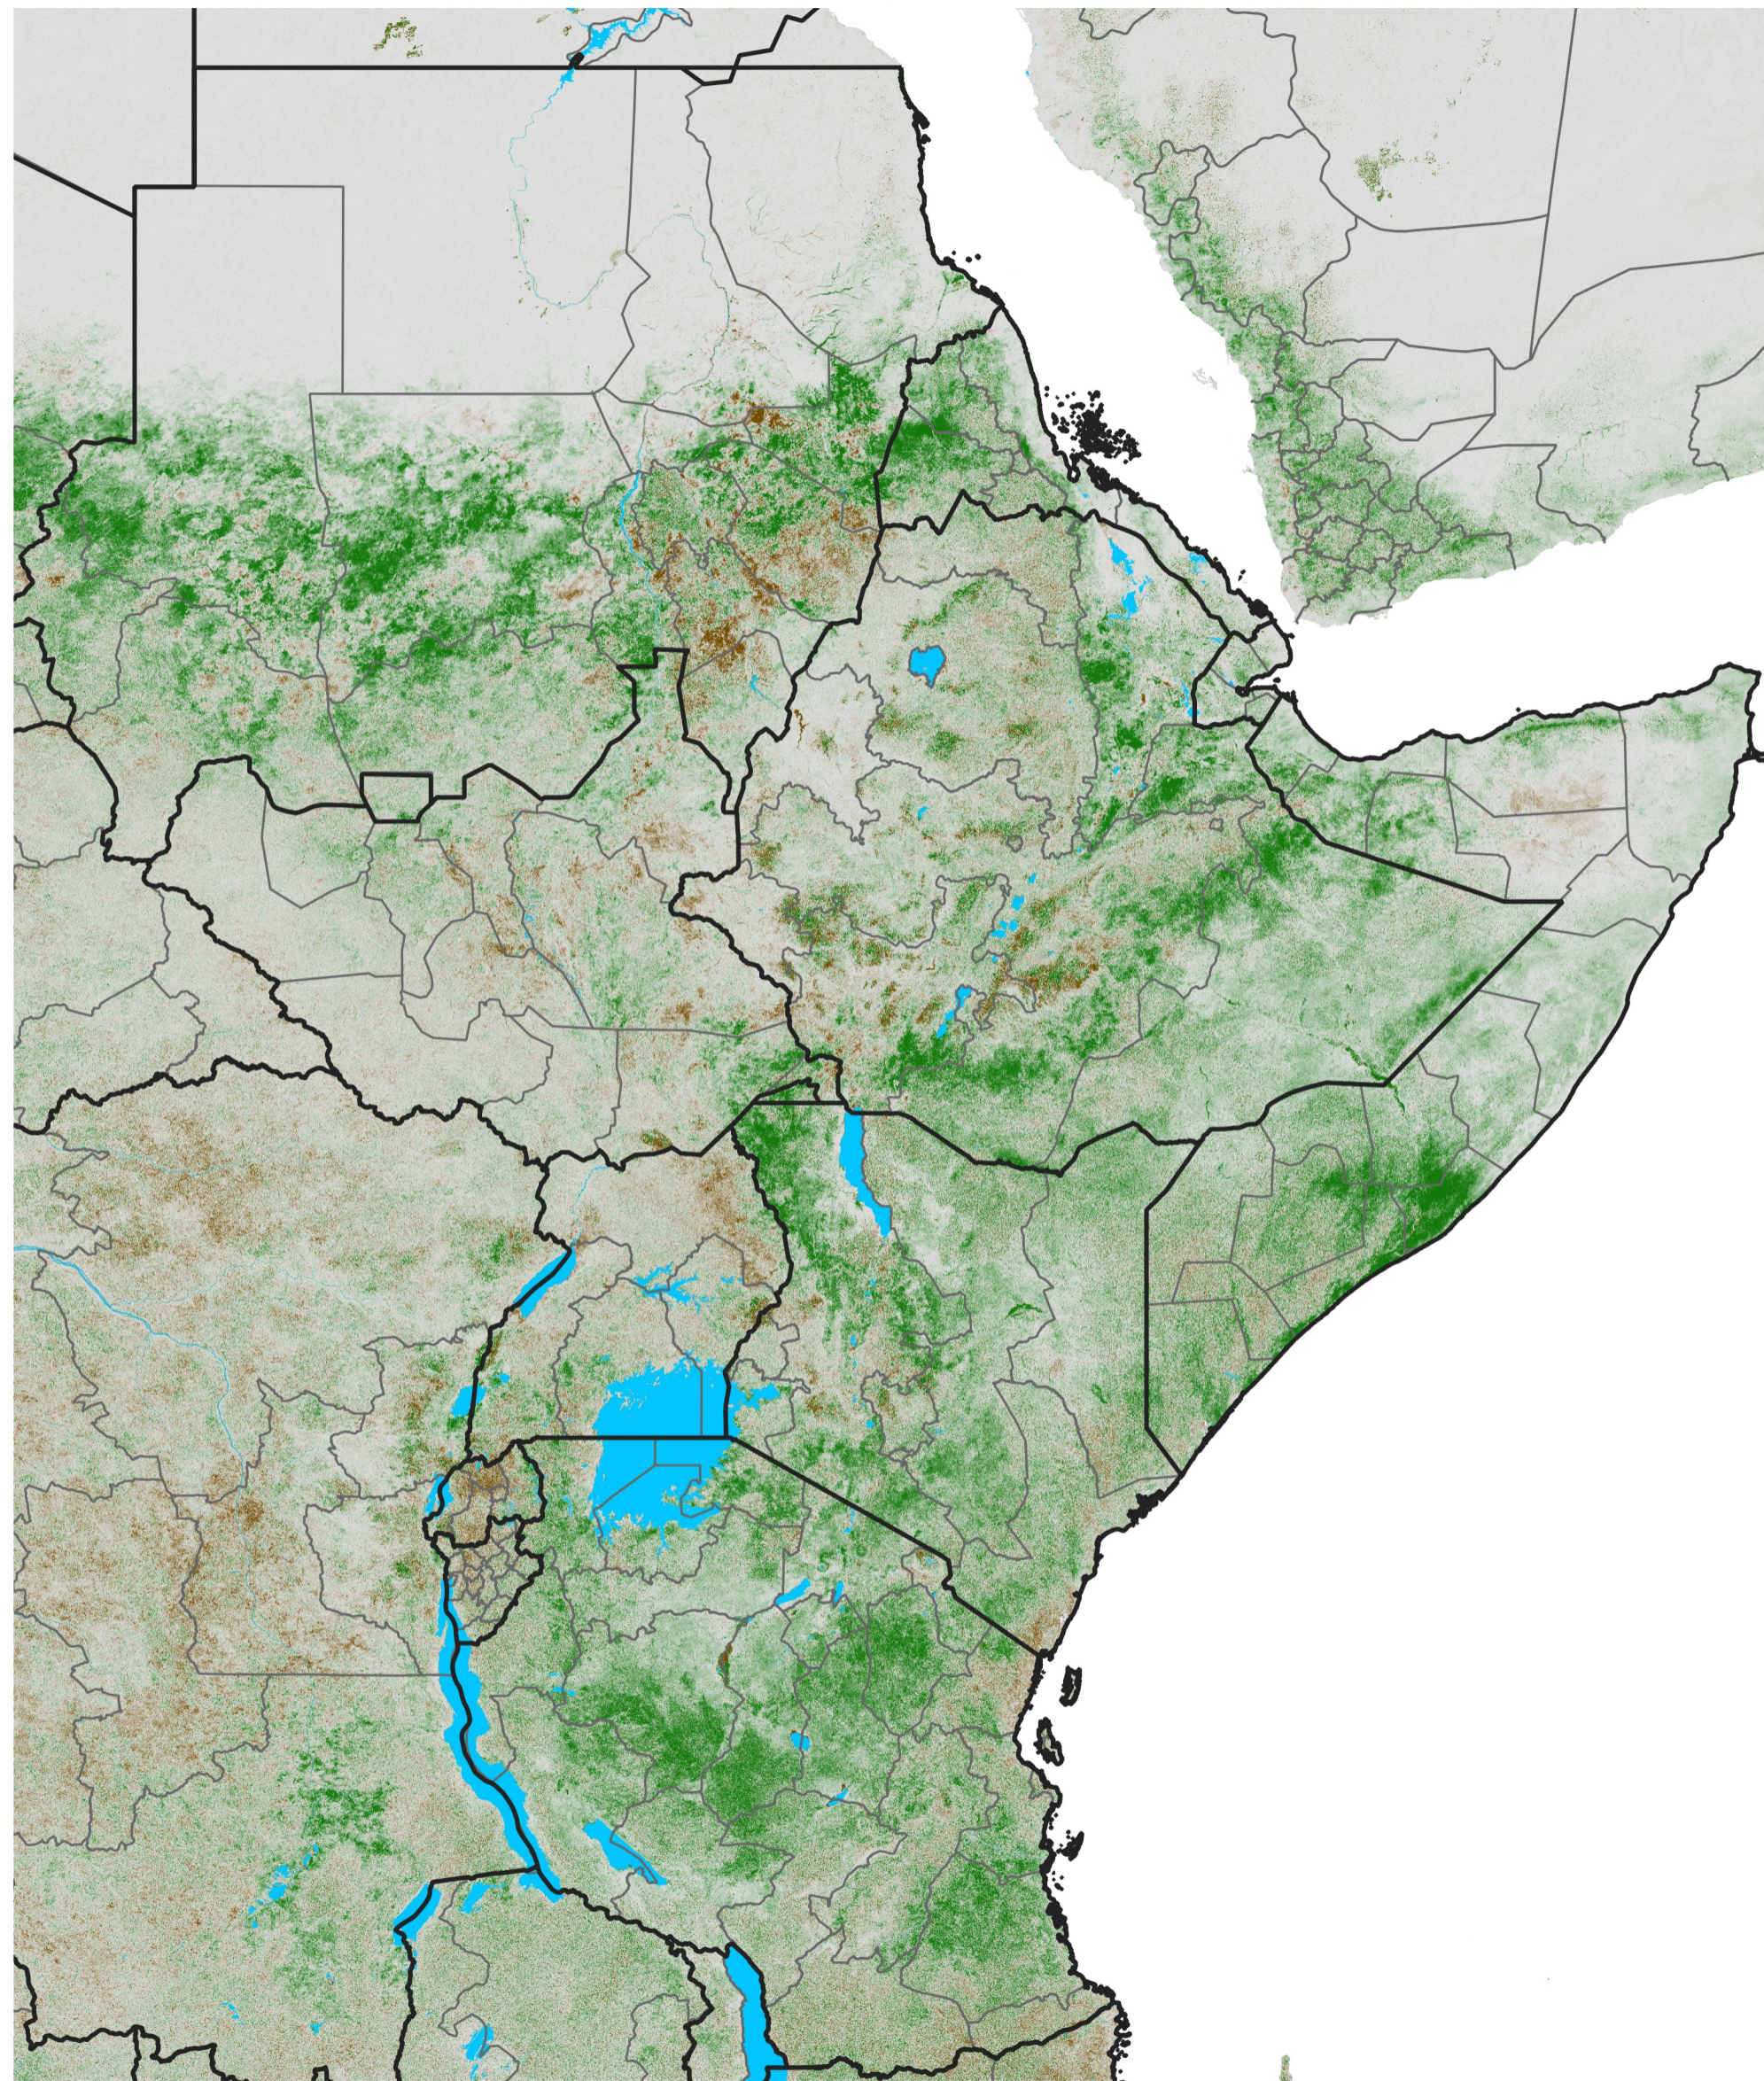

# East Africa NDVI Difference

2020 minus 2019

Period 51 / Sep 06 - 15, 2020

## NDVI Difference

< -0.3   -0.2   -0.1   -0.05   0.05   0.1   0.2   >0.3

Negative

No Difference

Positive