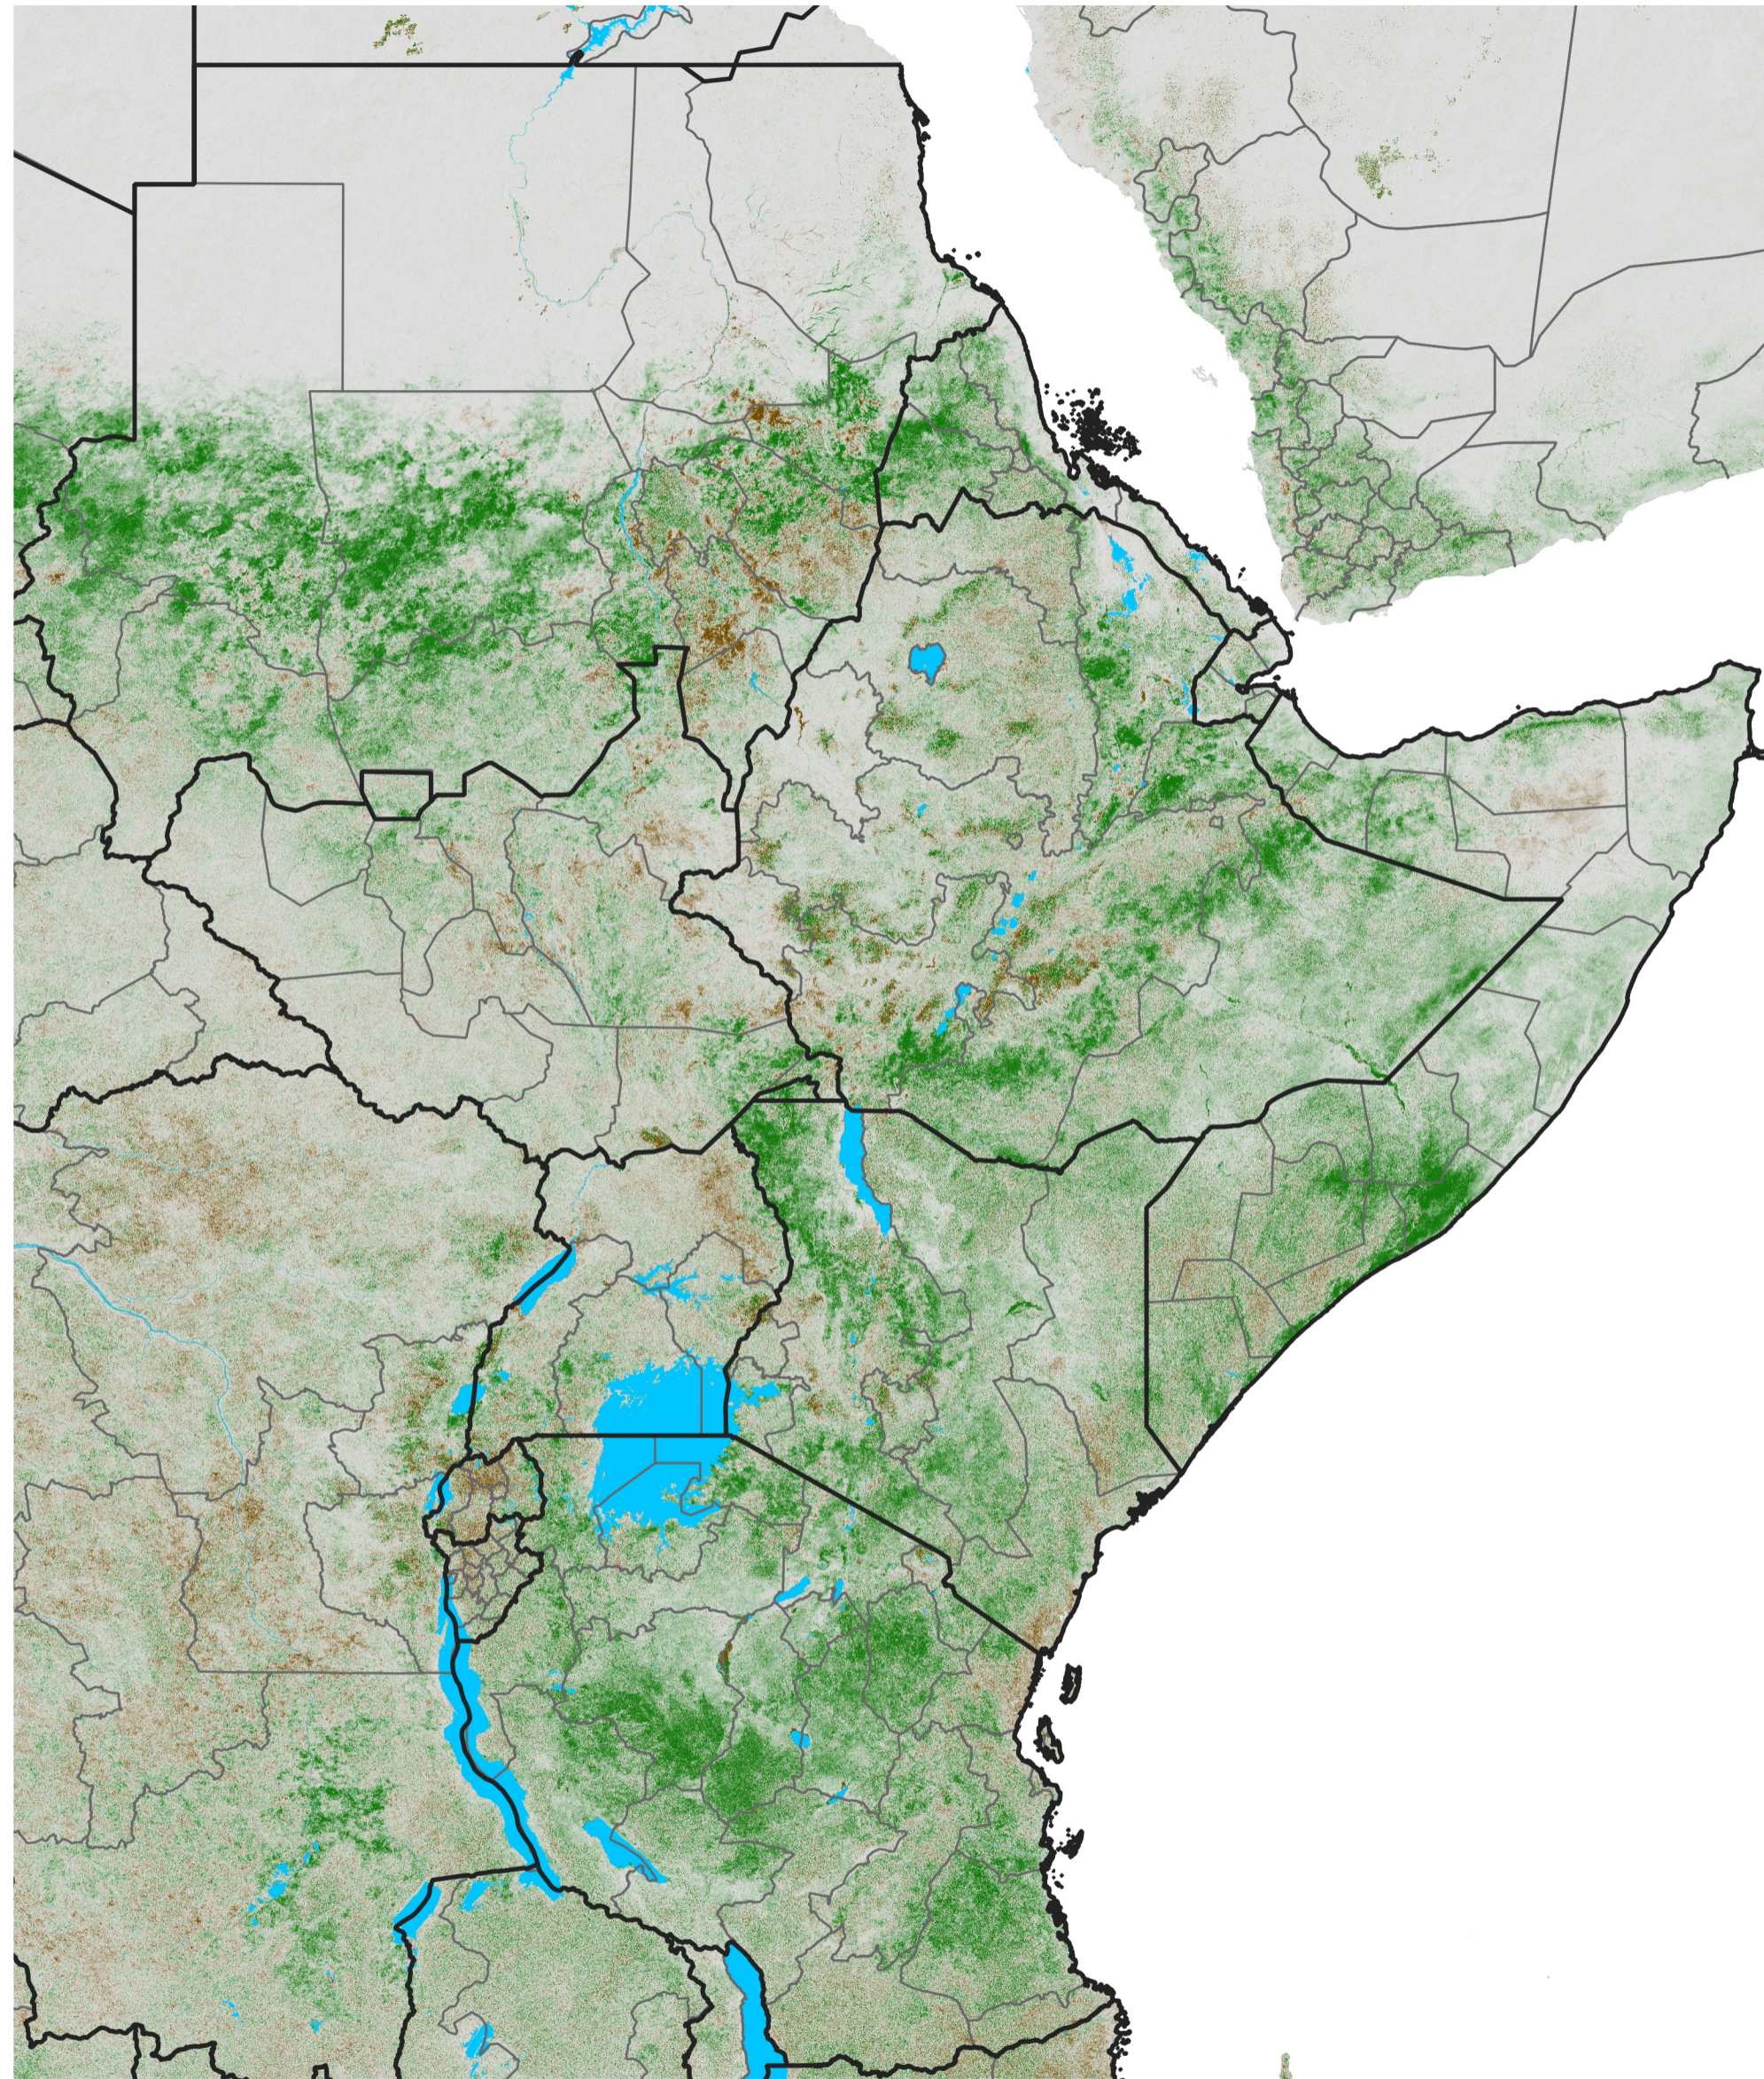

East Africa NDVI Difference

2020 minus 2019

Period 52 / Sep 11 - 20, 2020

NDVI Difference

< -0.3 -0.2 -0.1 -0.05 0.05 0.1 0.2 >0.3

Negative

No Difference

Positive