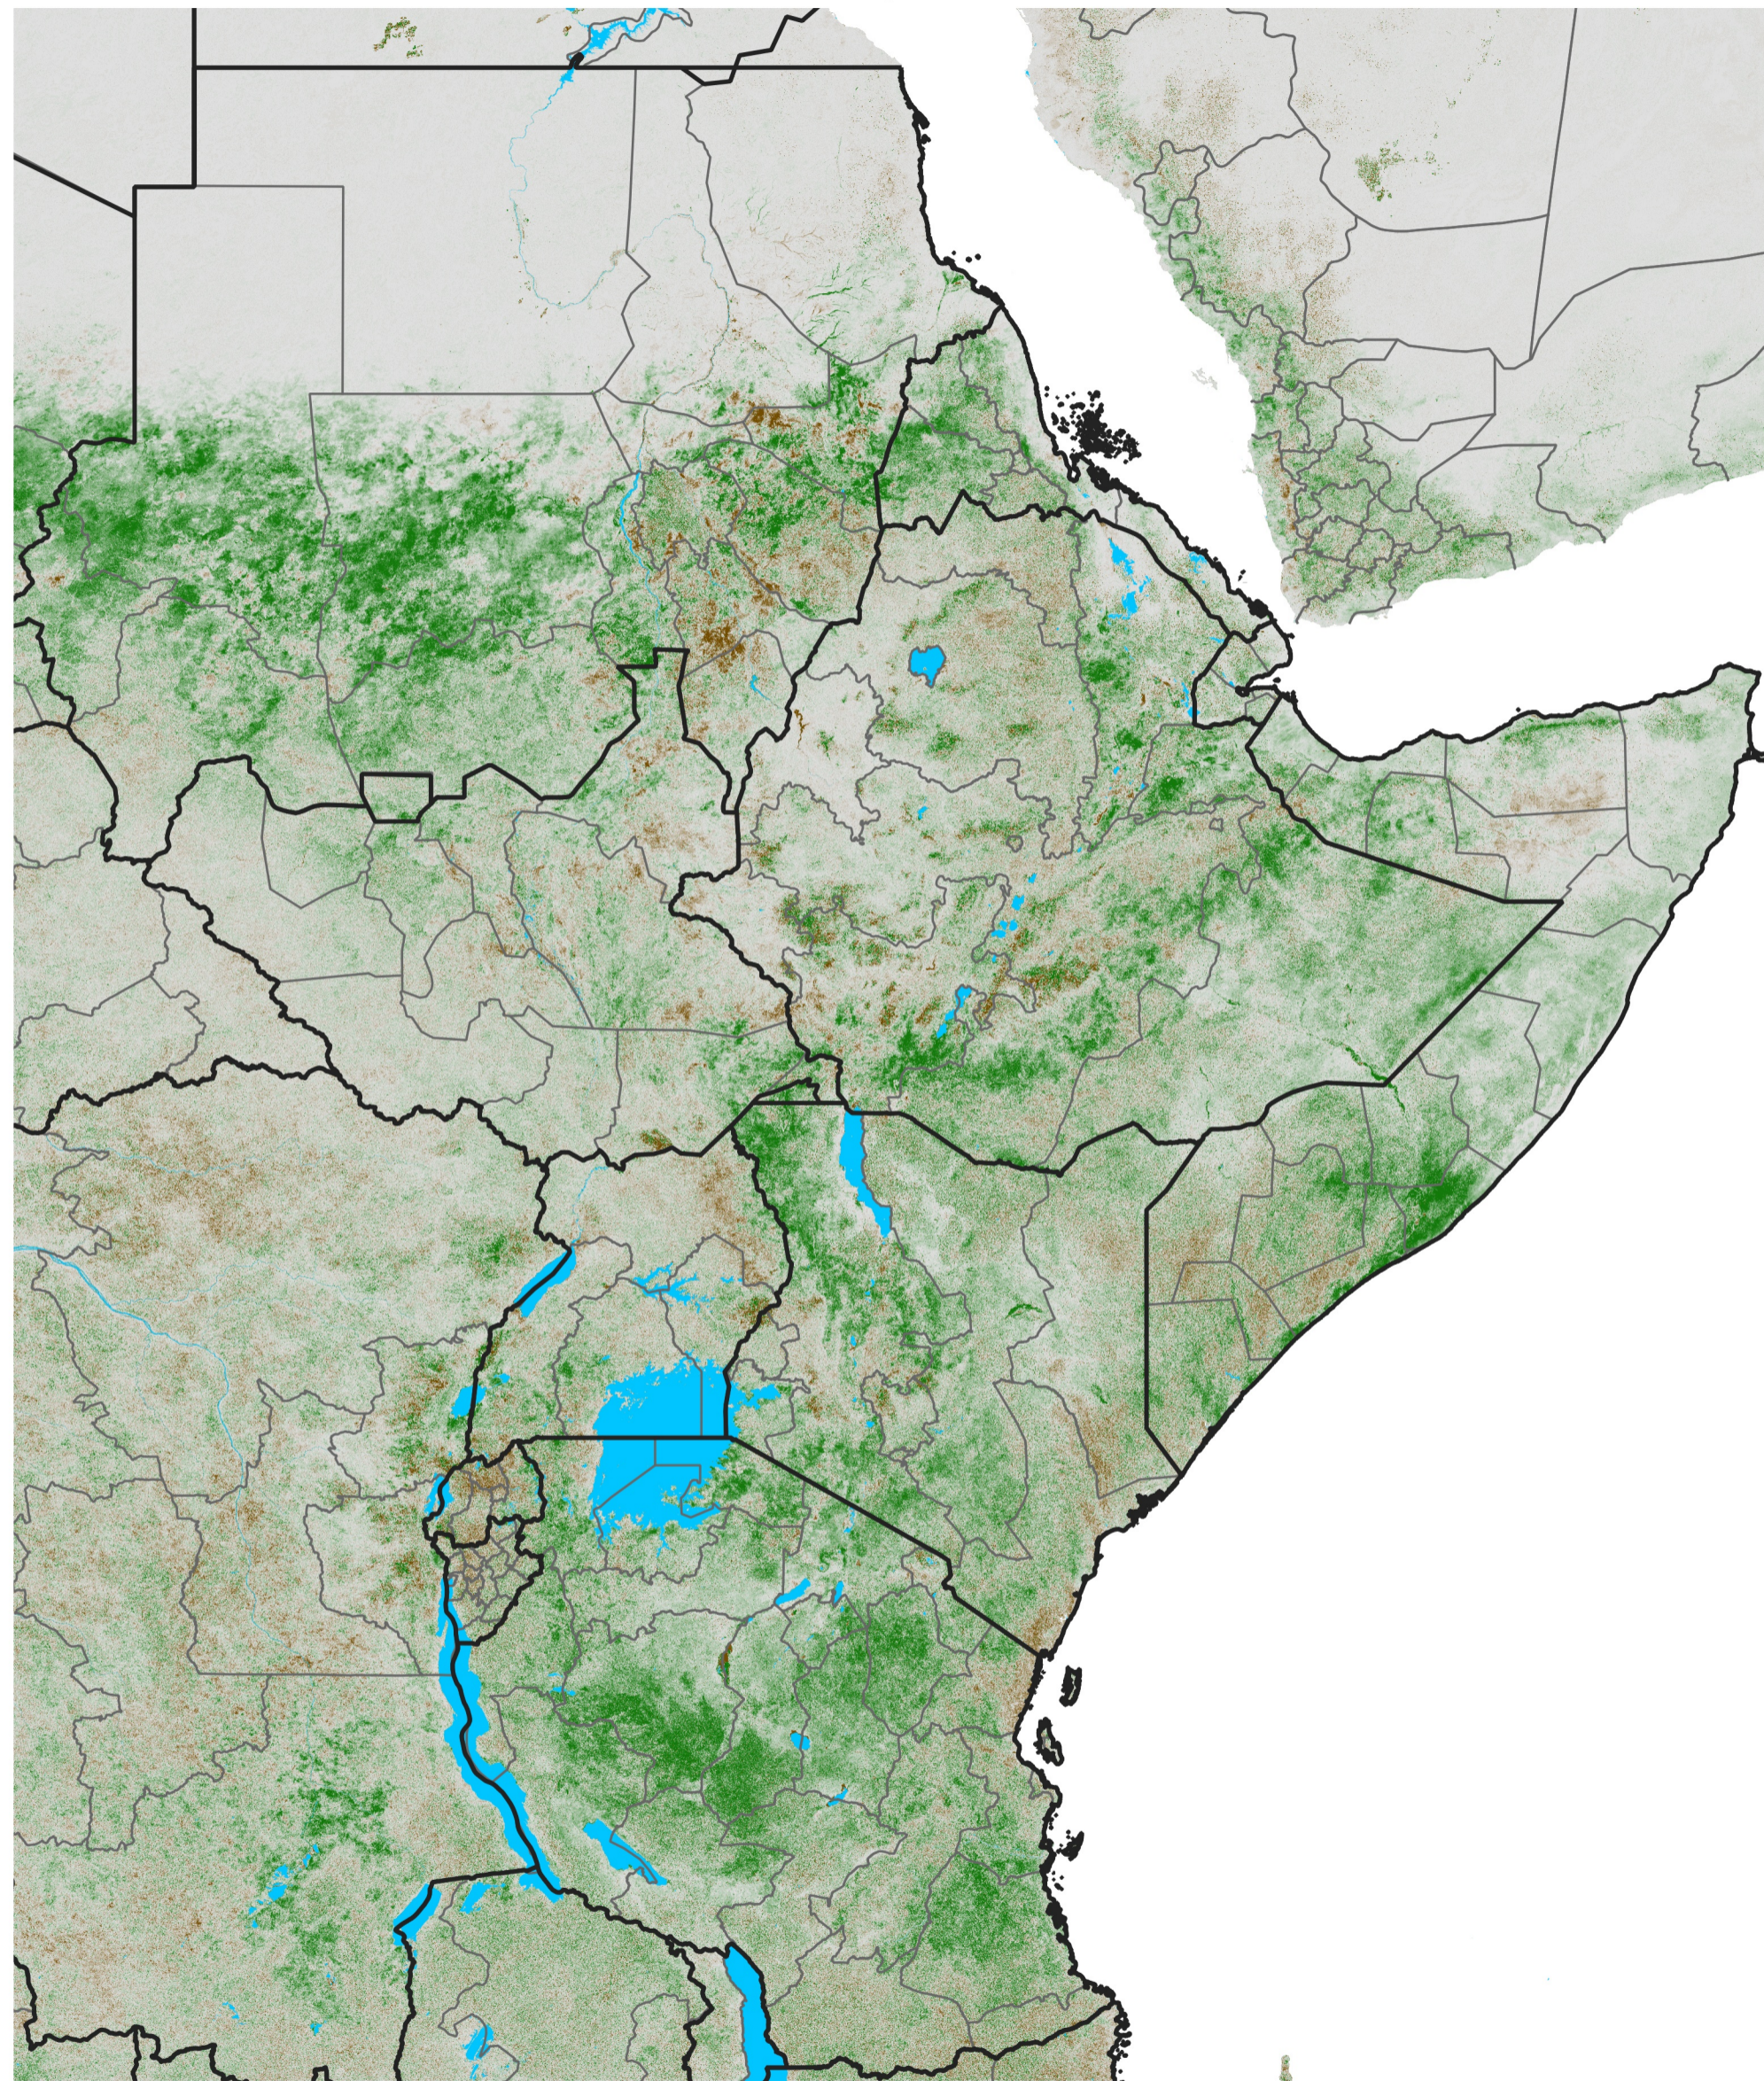

East Africa NDVI Difference

2020 minus 2019

Period 53 / Sep 16 - 25, 2020

NDVI Difference

< -0.3 -0.2 -0.1 -0.05 0.05 0.1 0.2 >0.3

Negative

No Difference

Positive