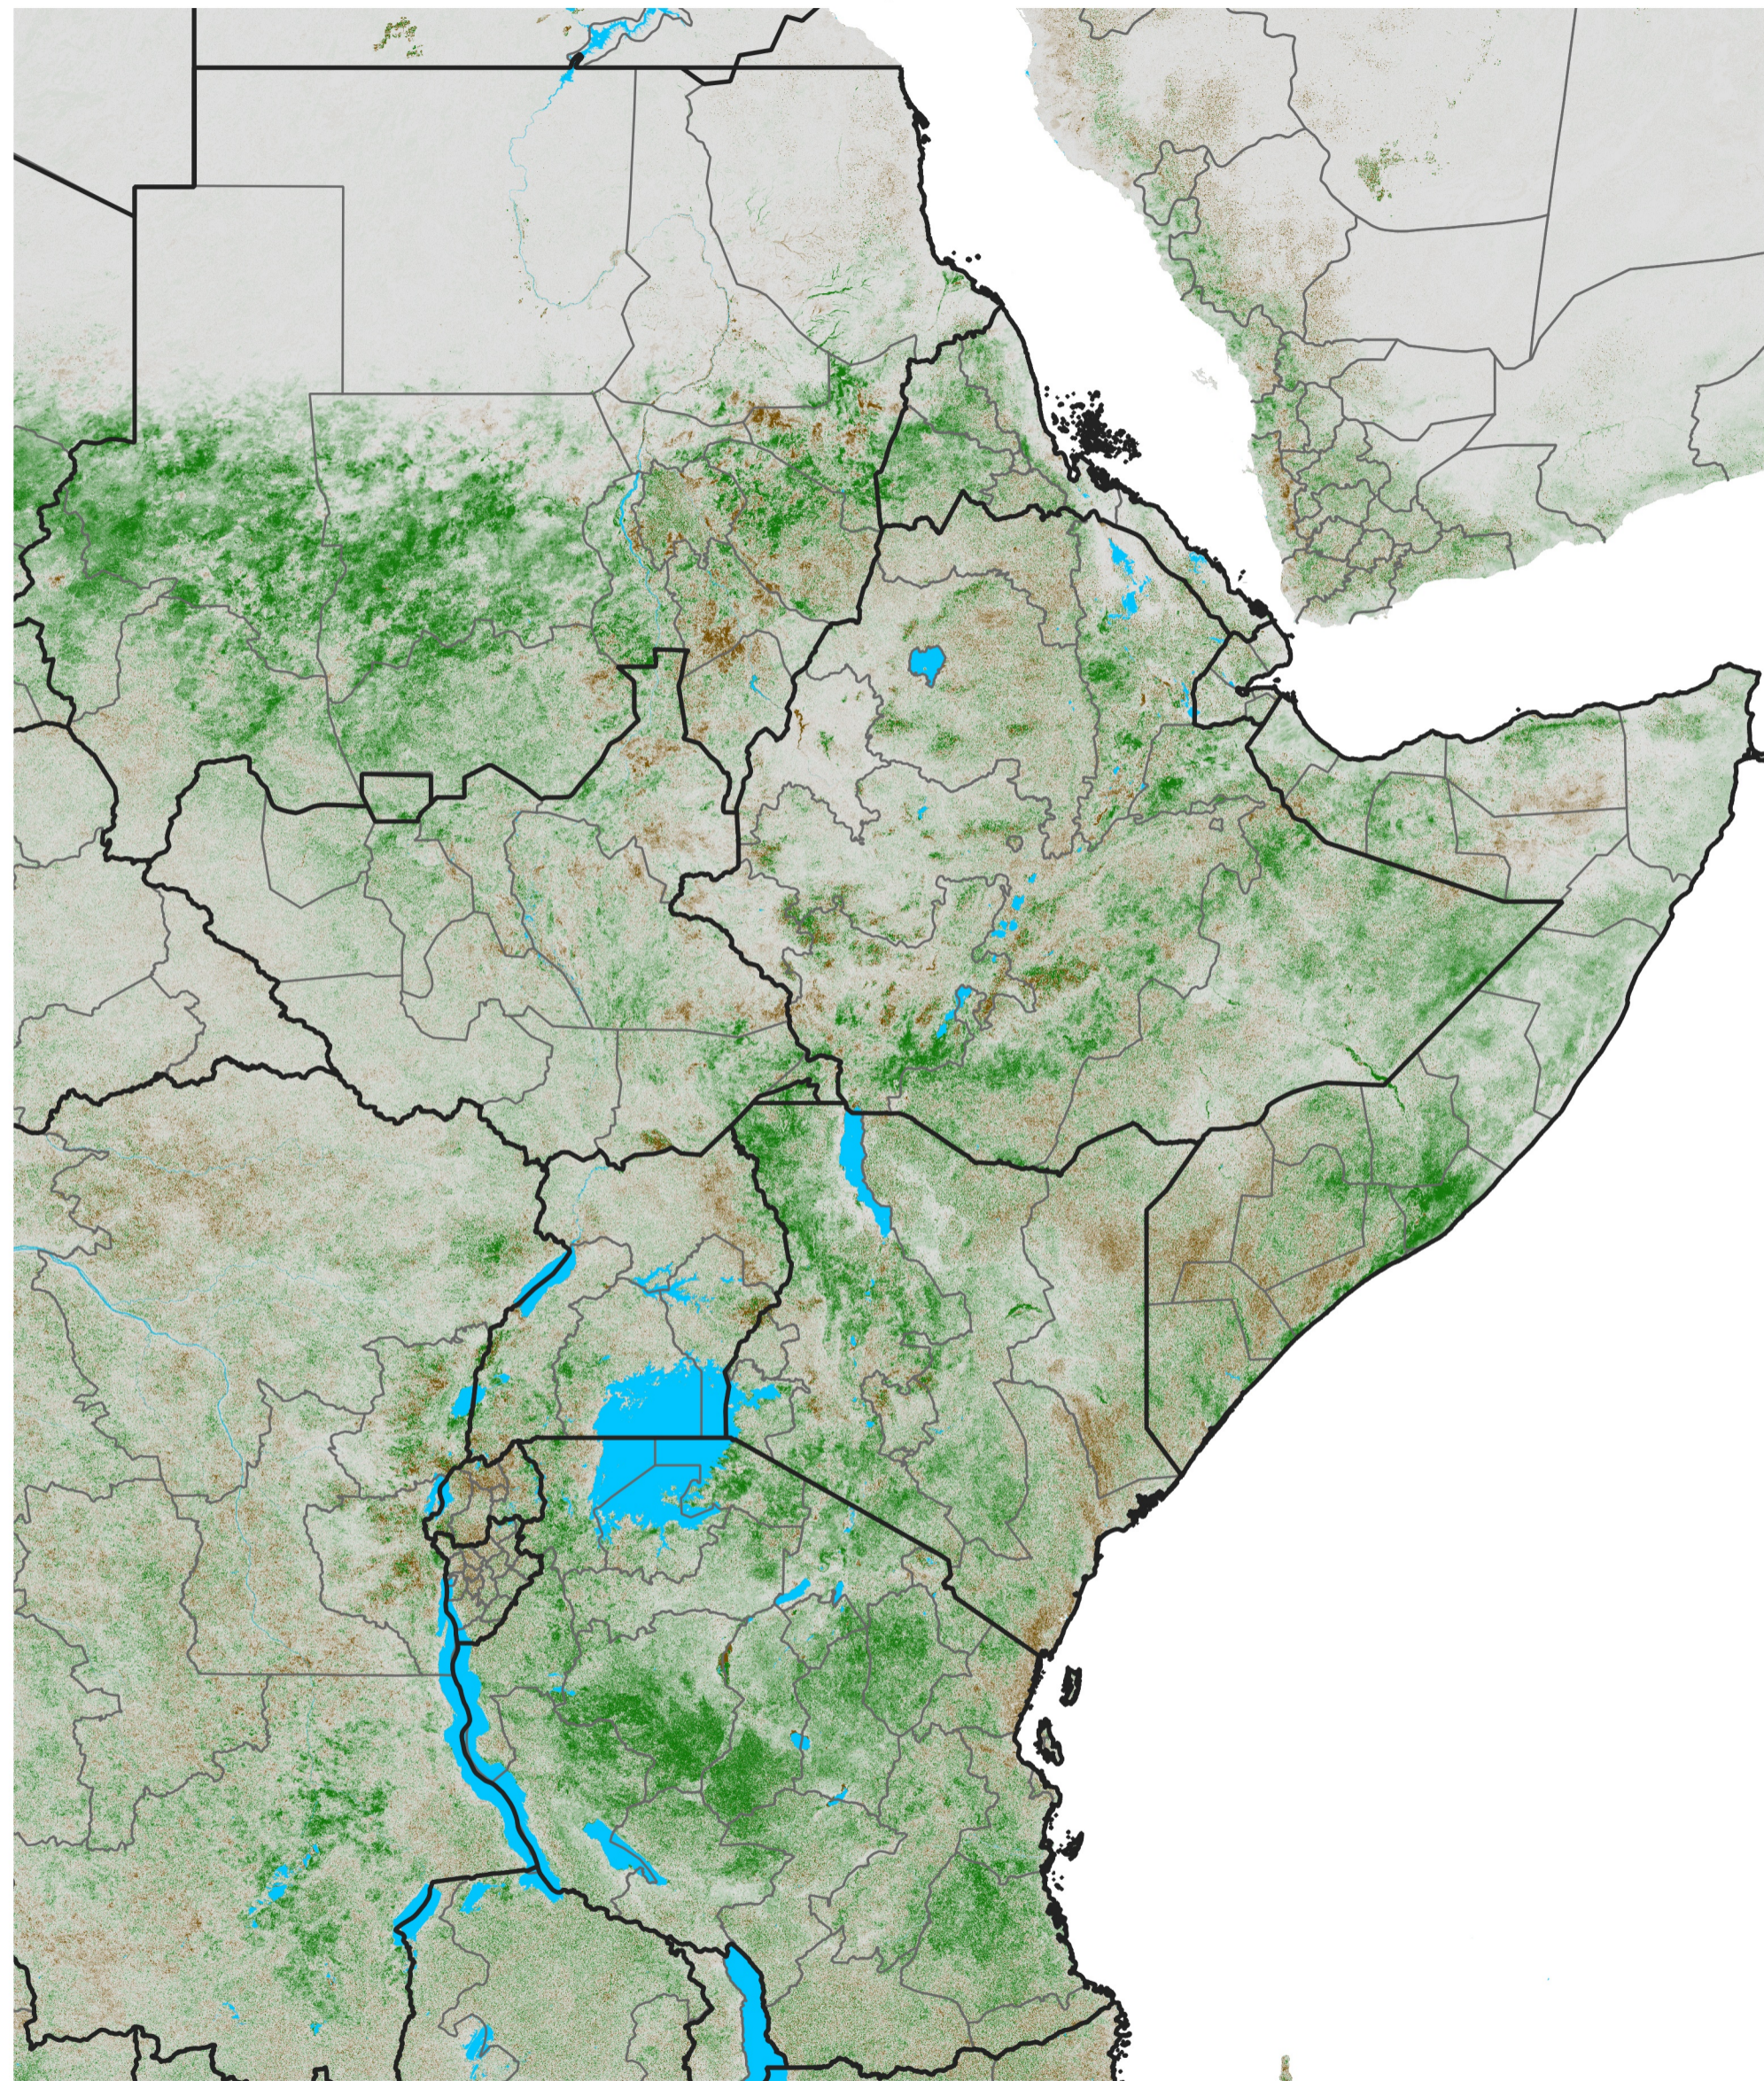

East Africa NDVI Difference

2020 minus 2019

Period 54 / Sep 21 - 30, 2020

NDVI Difference

< -0.3 -0.2 -0.1 -0.05 0.05 0.1 0.2 >0.3

Negative

No Difference

Positive