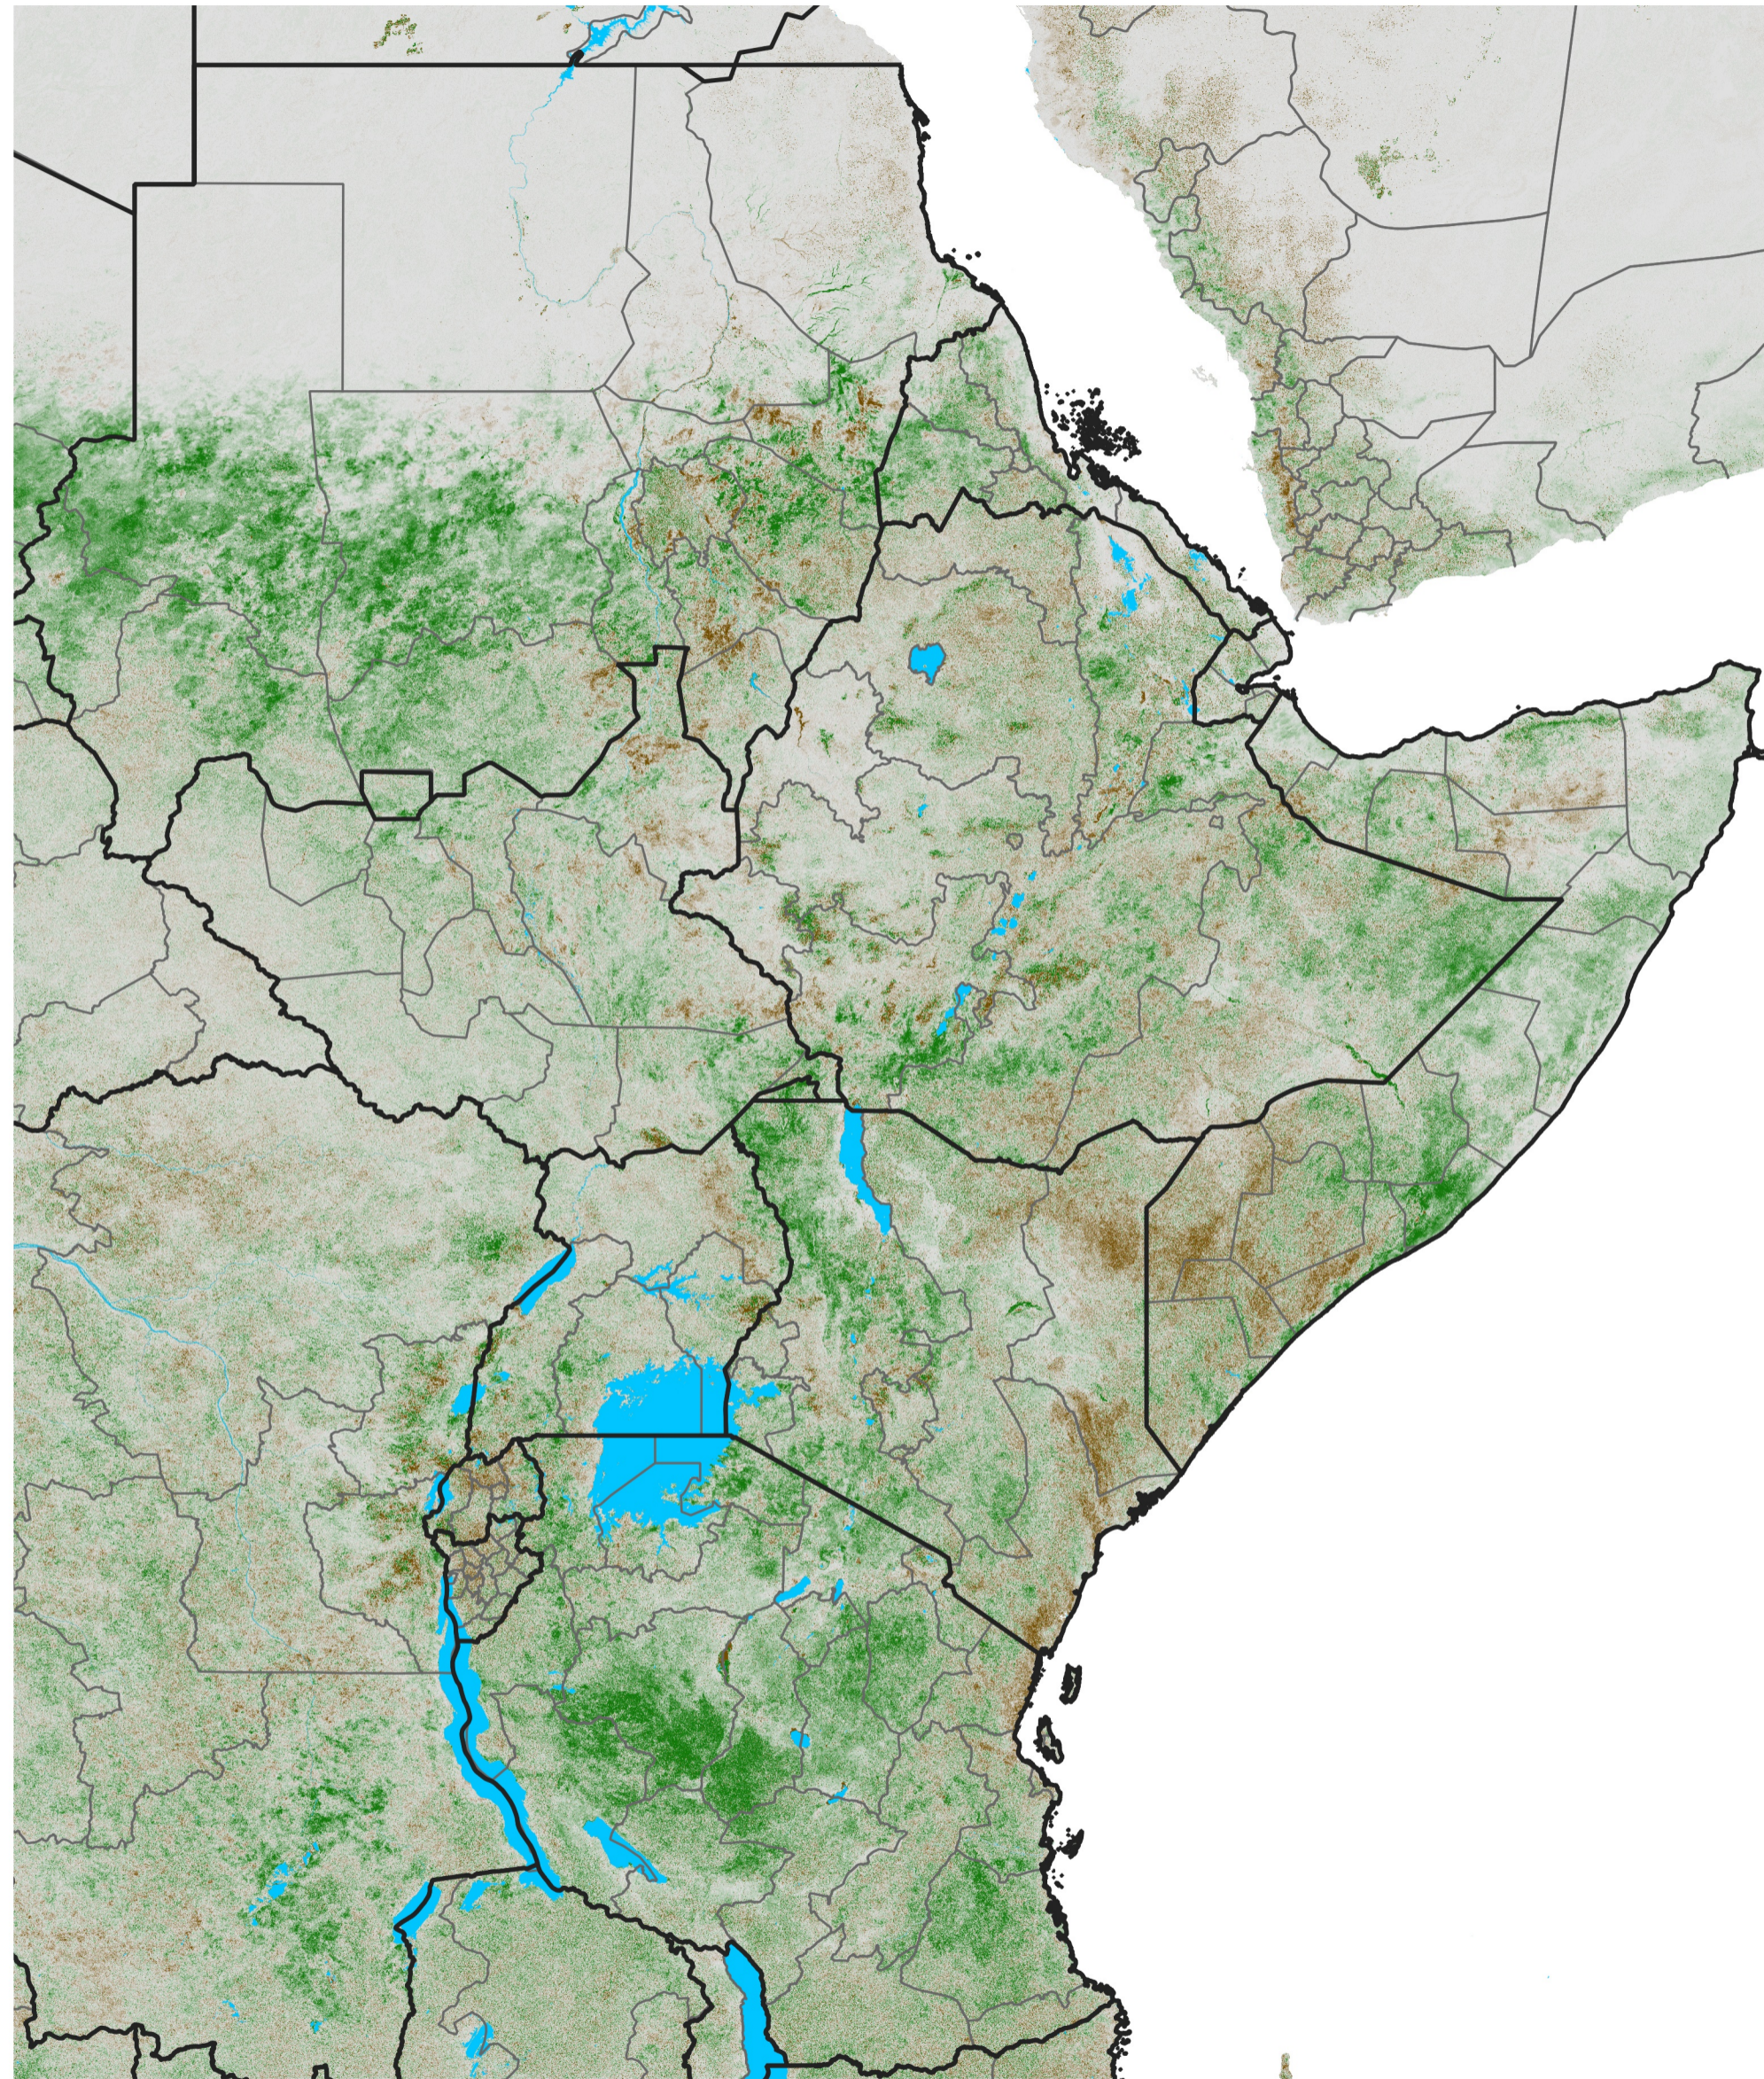

East Africa NDVI Difference

2020 minus 2019

Period 55 / Sep 26 - Oct 05, 2020

NDVI Difference

< -0.3 -0.2 -0.1 -0.05 0.05 0.1 0.2 > 0.3

Negative

No Difference

Positive