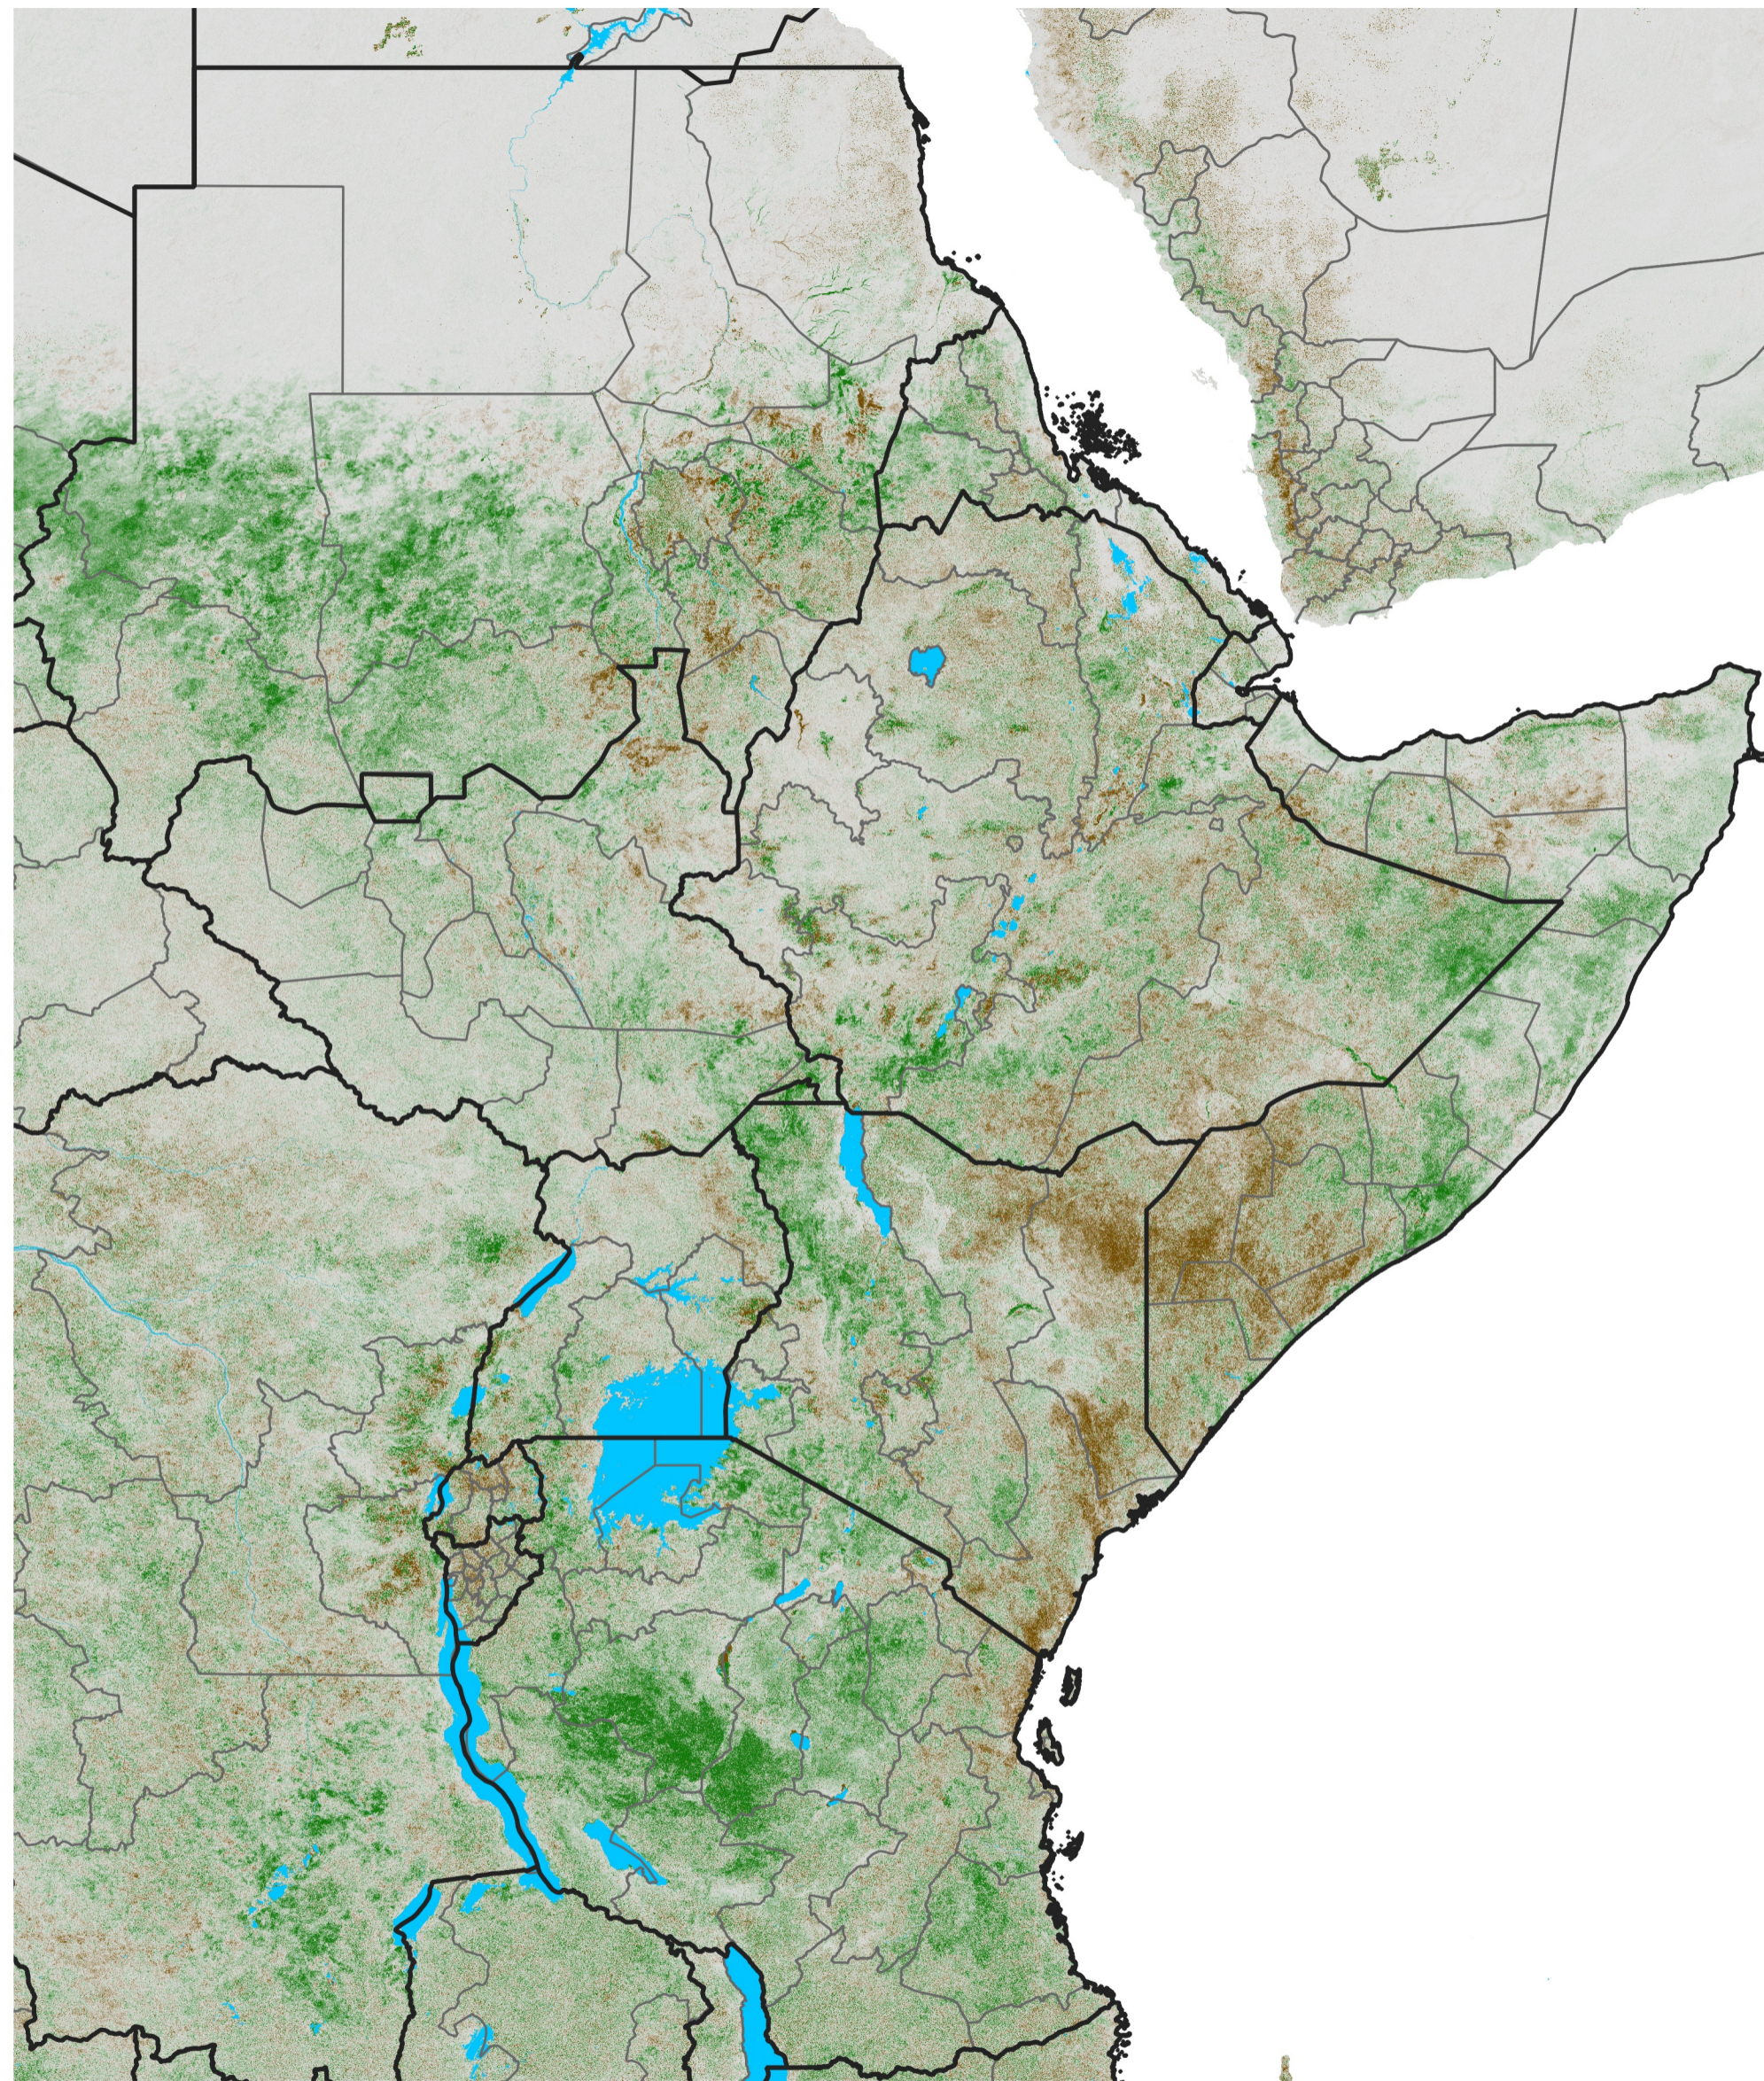

East Africa NDVI Difference

2020 minus 2019

Period 56 / Oct 01 - 10, 2020

NDVI Difference

< -0.3 -0.2 -0.1 -0.05 0.05 0.1 0.2 >0.3

Negative

No Difference

Positive