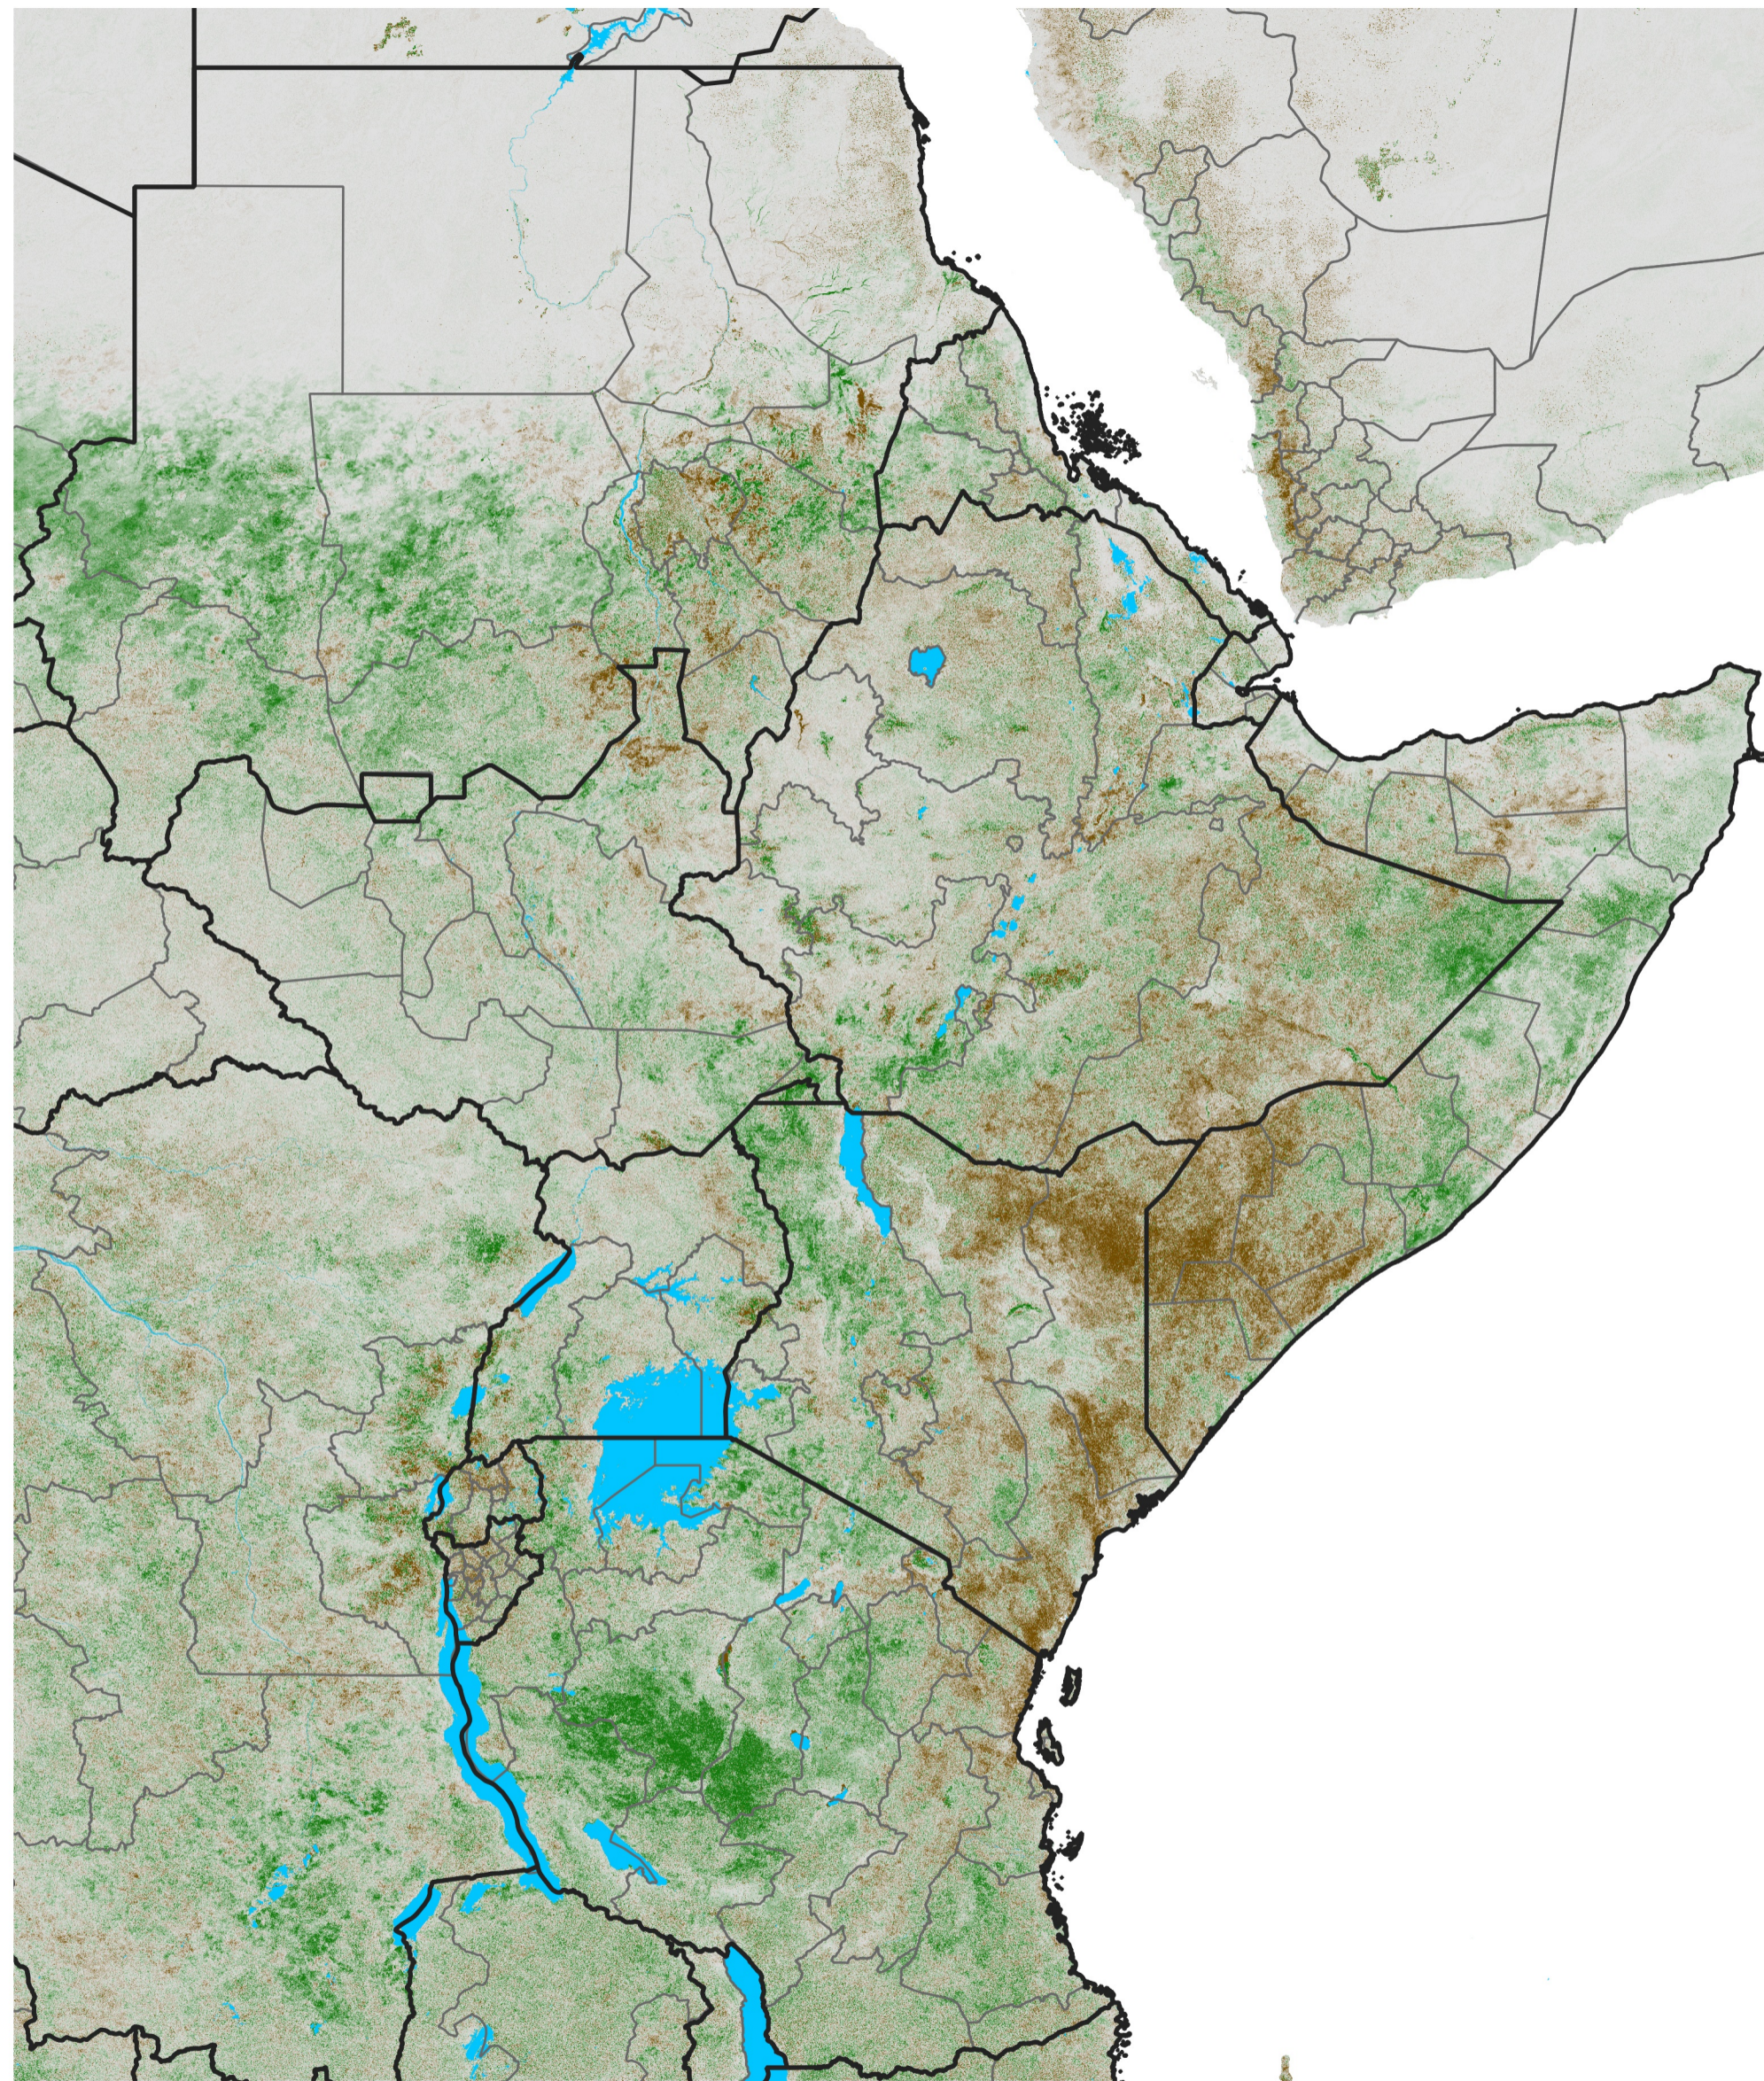

East Africa NDVI Difference

2020 minus 2019

Period 57 / Oct 06 - 15, 2020

NDVI Difference

< -0.3 -0.2 -0.1 -0.05 0.05 0.1 0.2 >0.3

Negative

No Difference

Positive