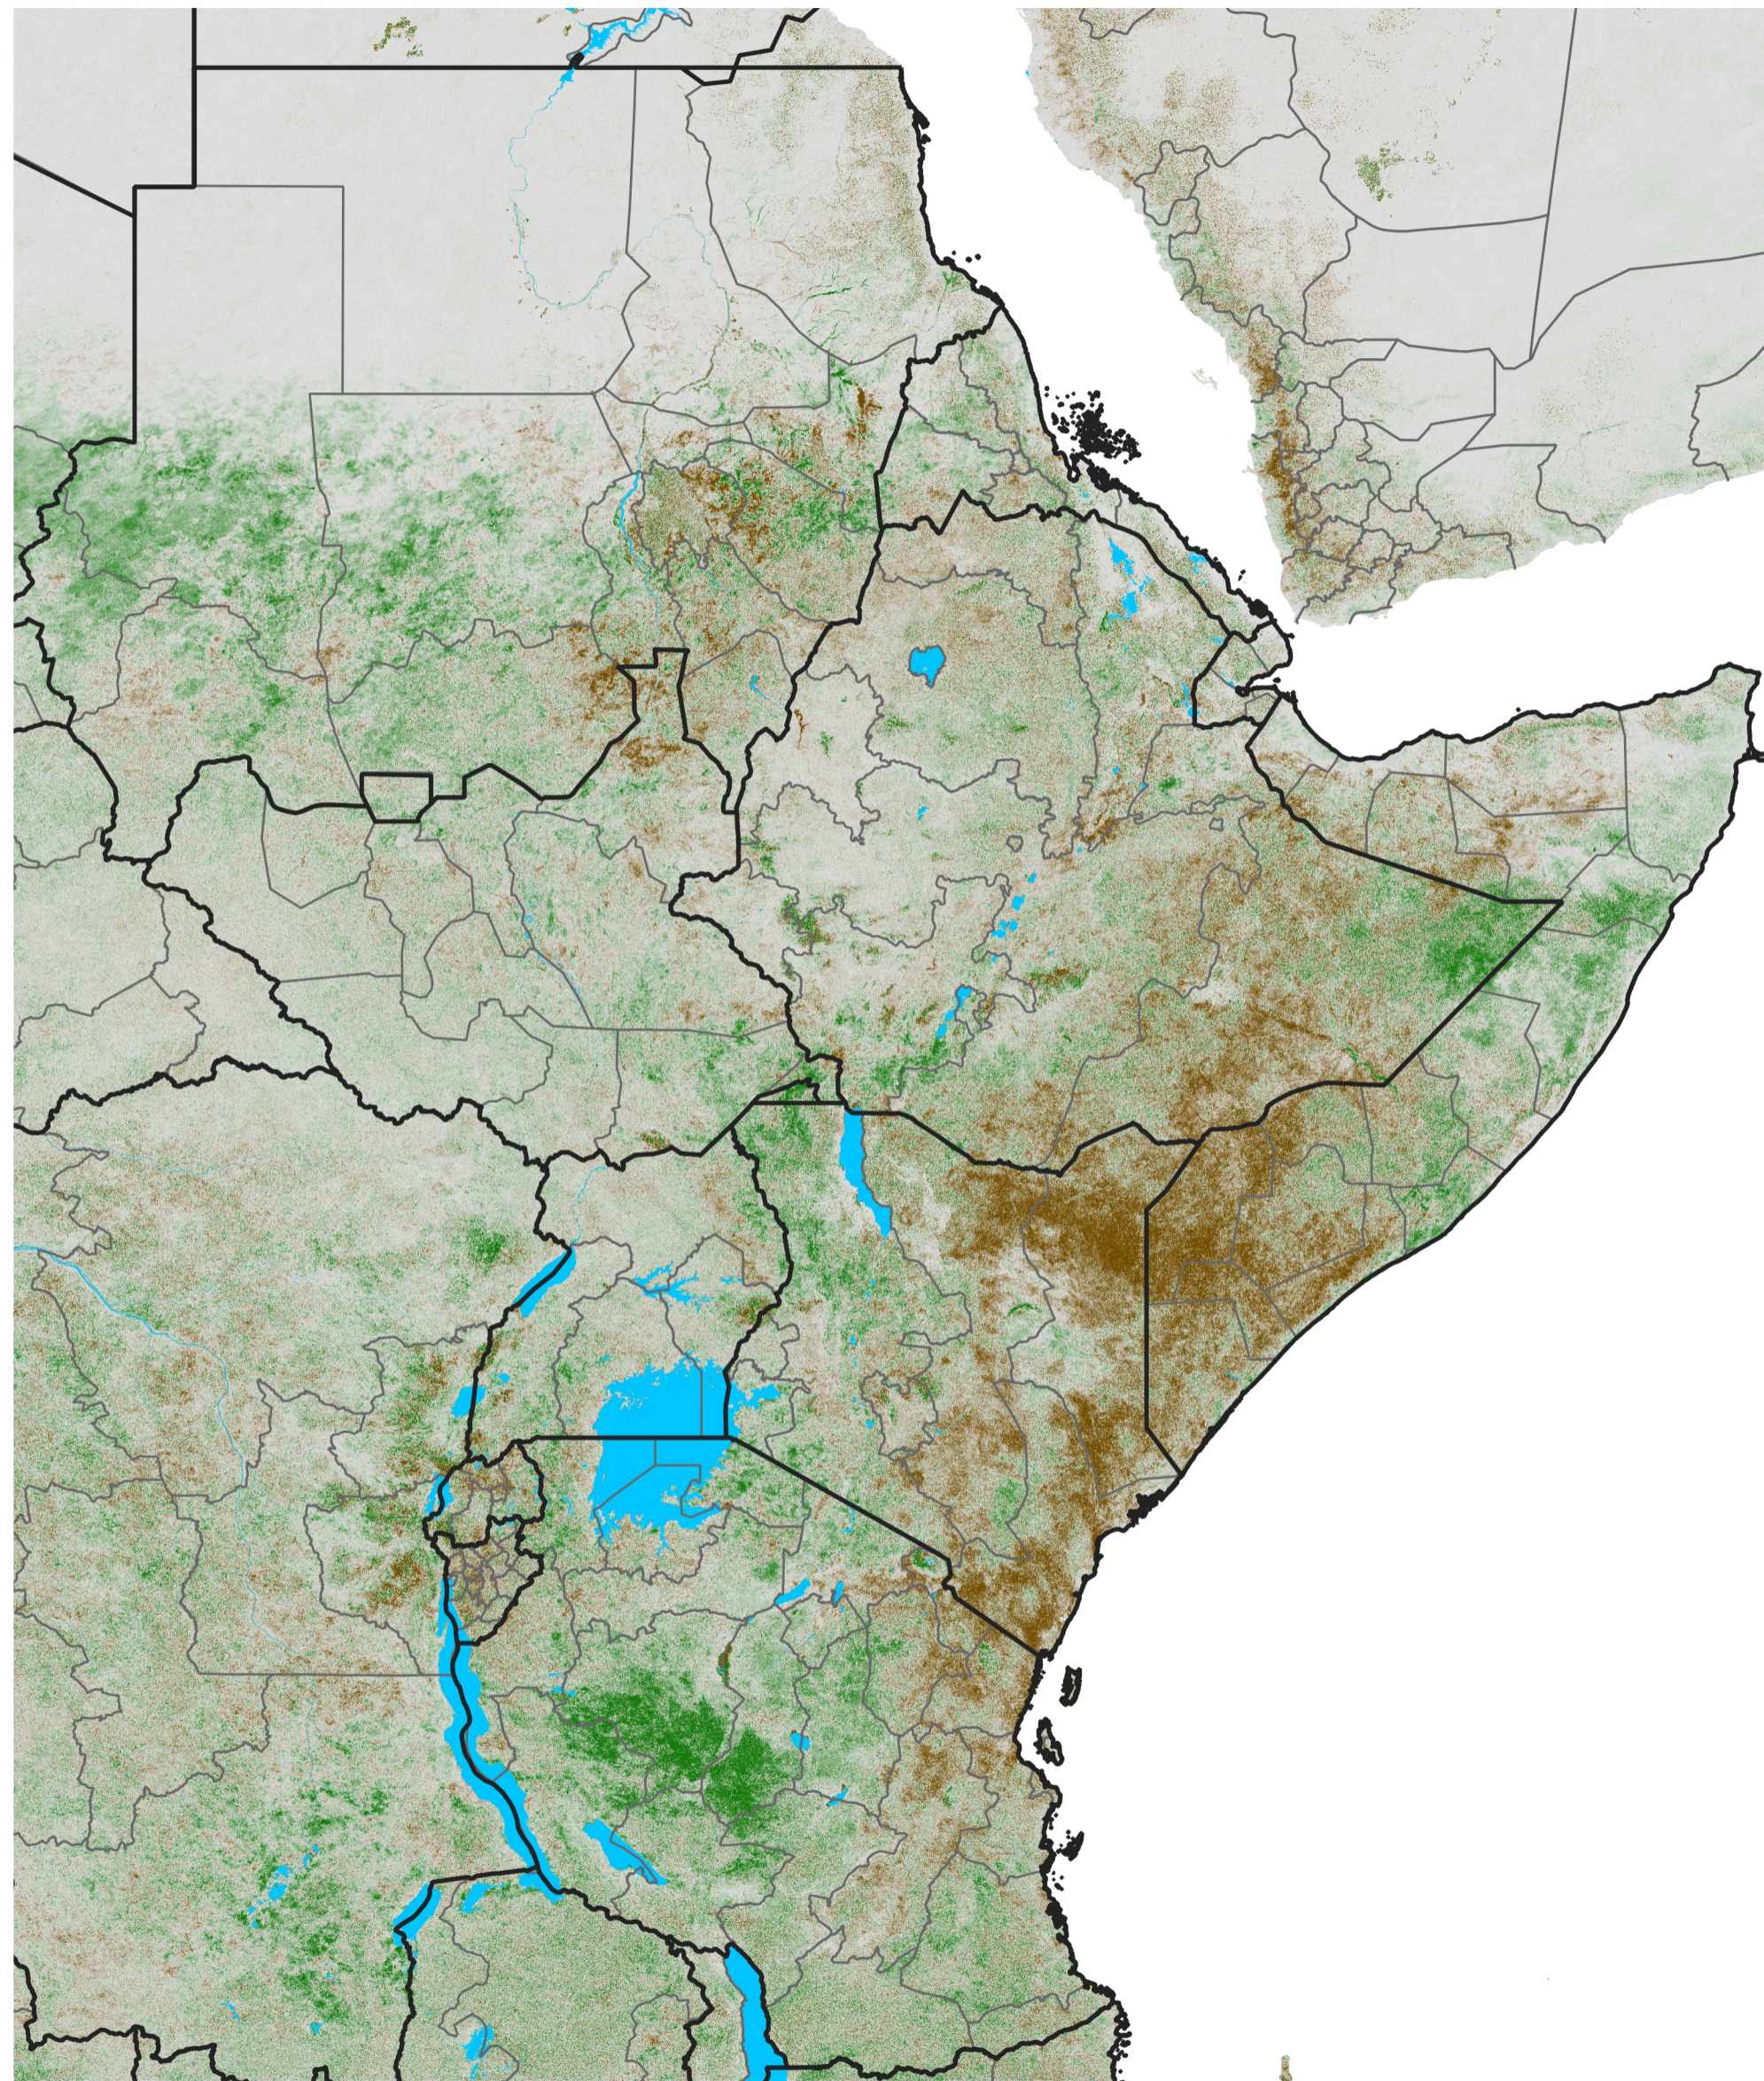

East Africa NDVI Difference

2020 minus 2019

Period 58 / Oct 11 - 20, 2020

NDVI Difference

< -0.3 -0.2 -0.1 -0.05 0.05 0.1 0.2 >0.3

Negative

No Difference

Positive