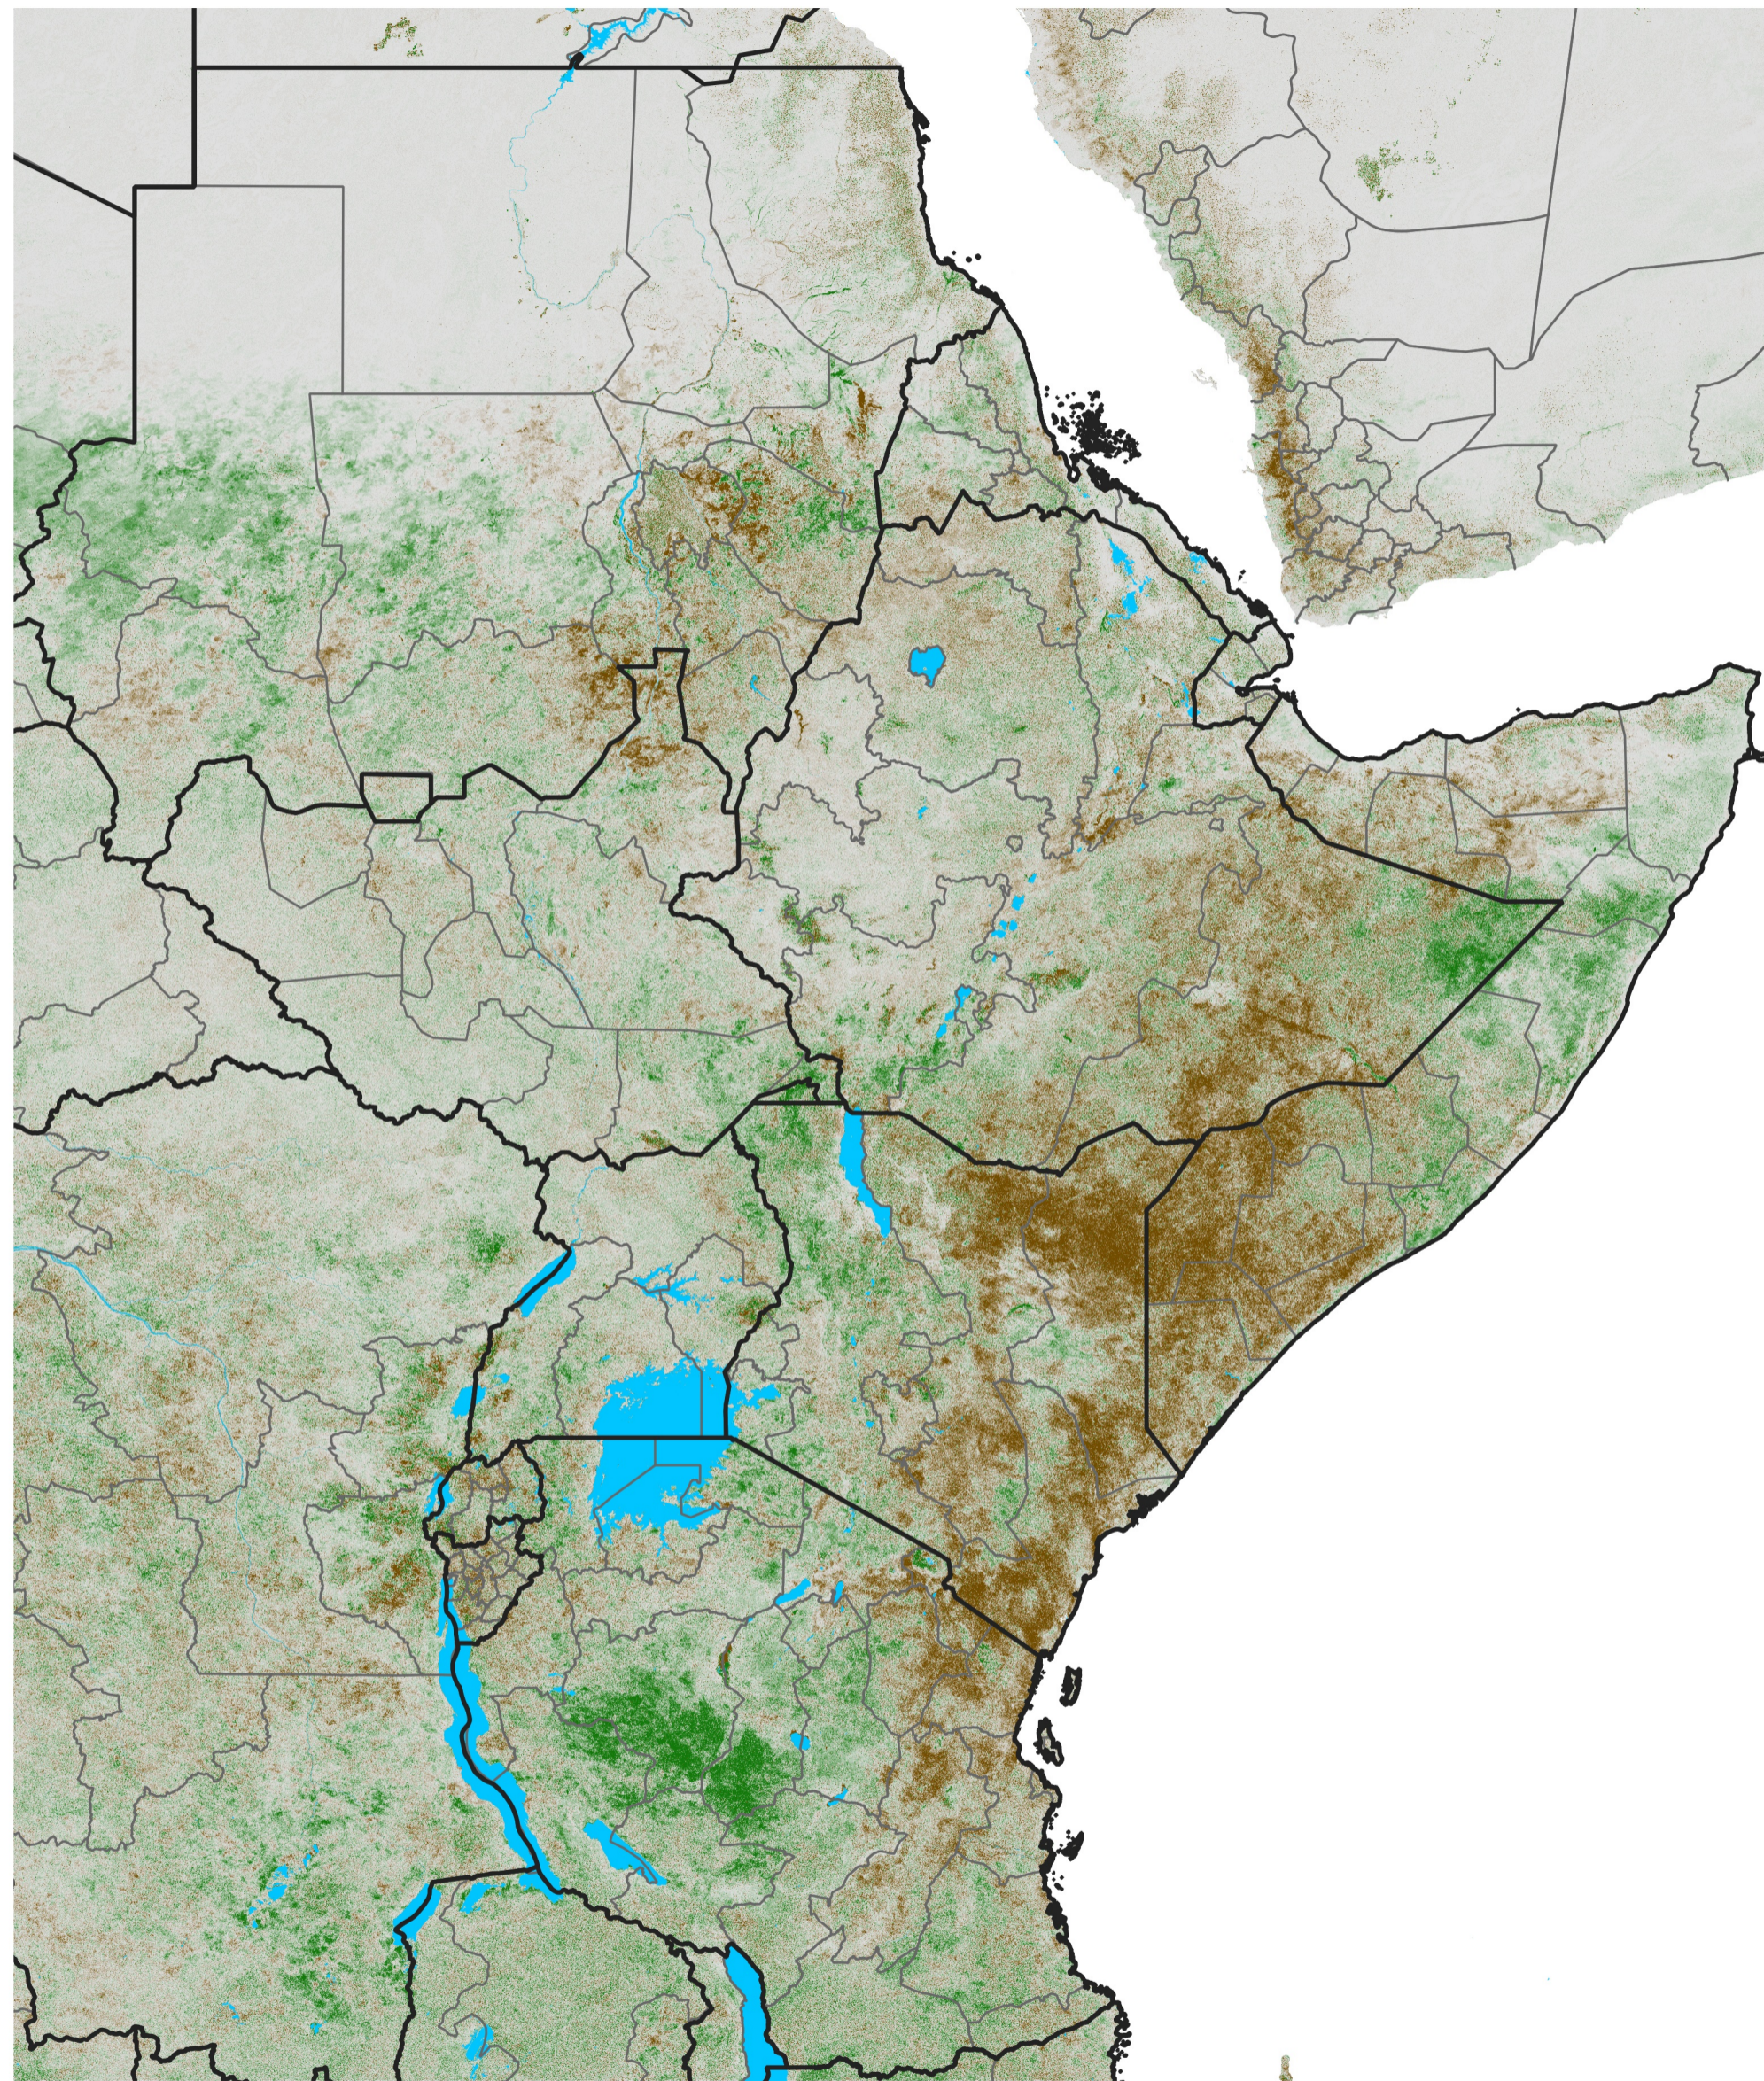

East Africa NDVI Difference

2020 minus 2019

Period 59 / Oct 16 - 25, 2020

NDVI Difference

< -0.3 -0.2 -0.1 -0.05 0.05 0.1 0.2 >0.3

Negative

No Difference

Positive