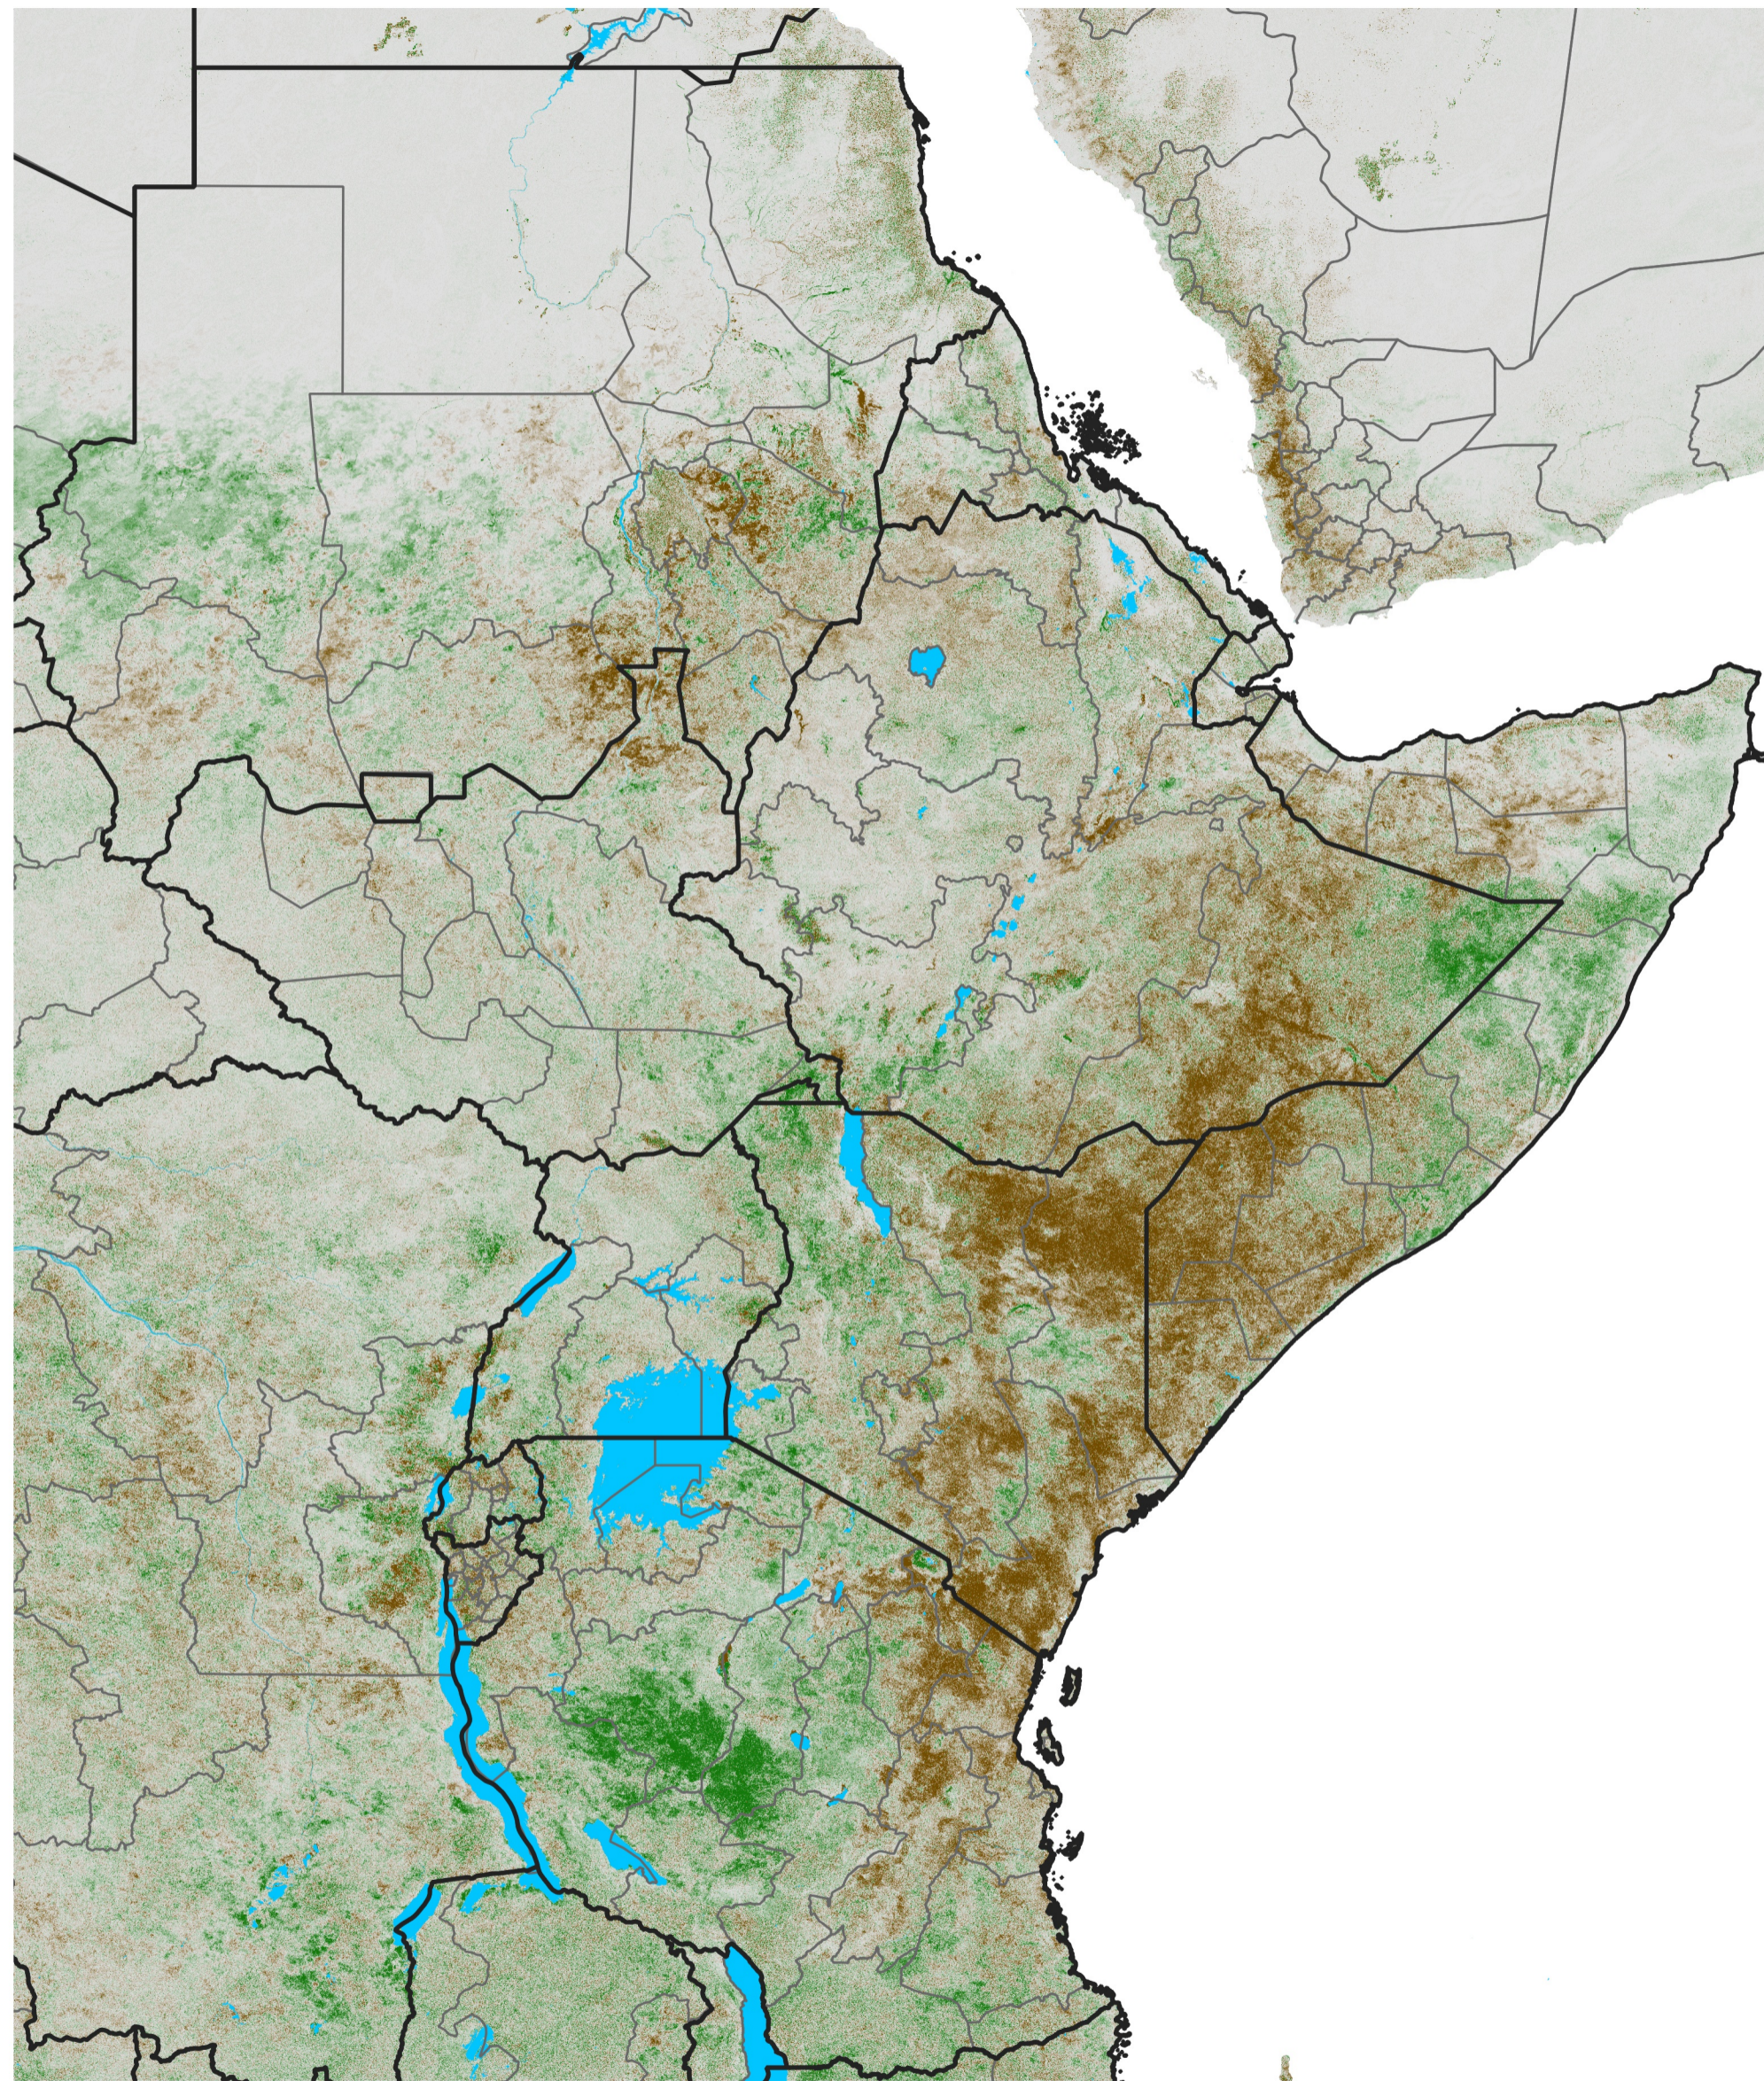

East Africa NDVI Difference

2020 minus 2019

Period 60 / Oct 21 - 31, 2020

NDVI Difference

< -0.3 -0.2 -0.1 -0.05 0.05 0.1 0.2 >0.3

Negative

No Difference

Positive