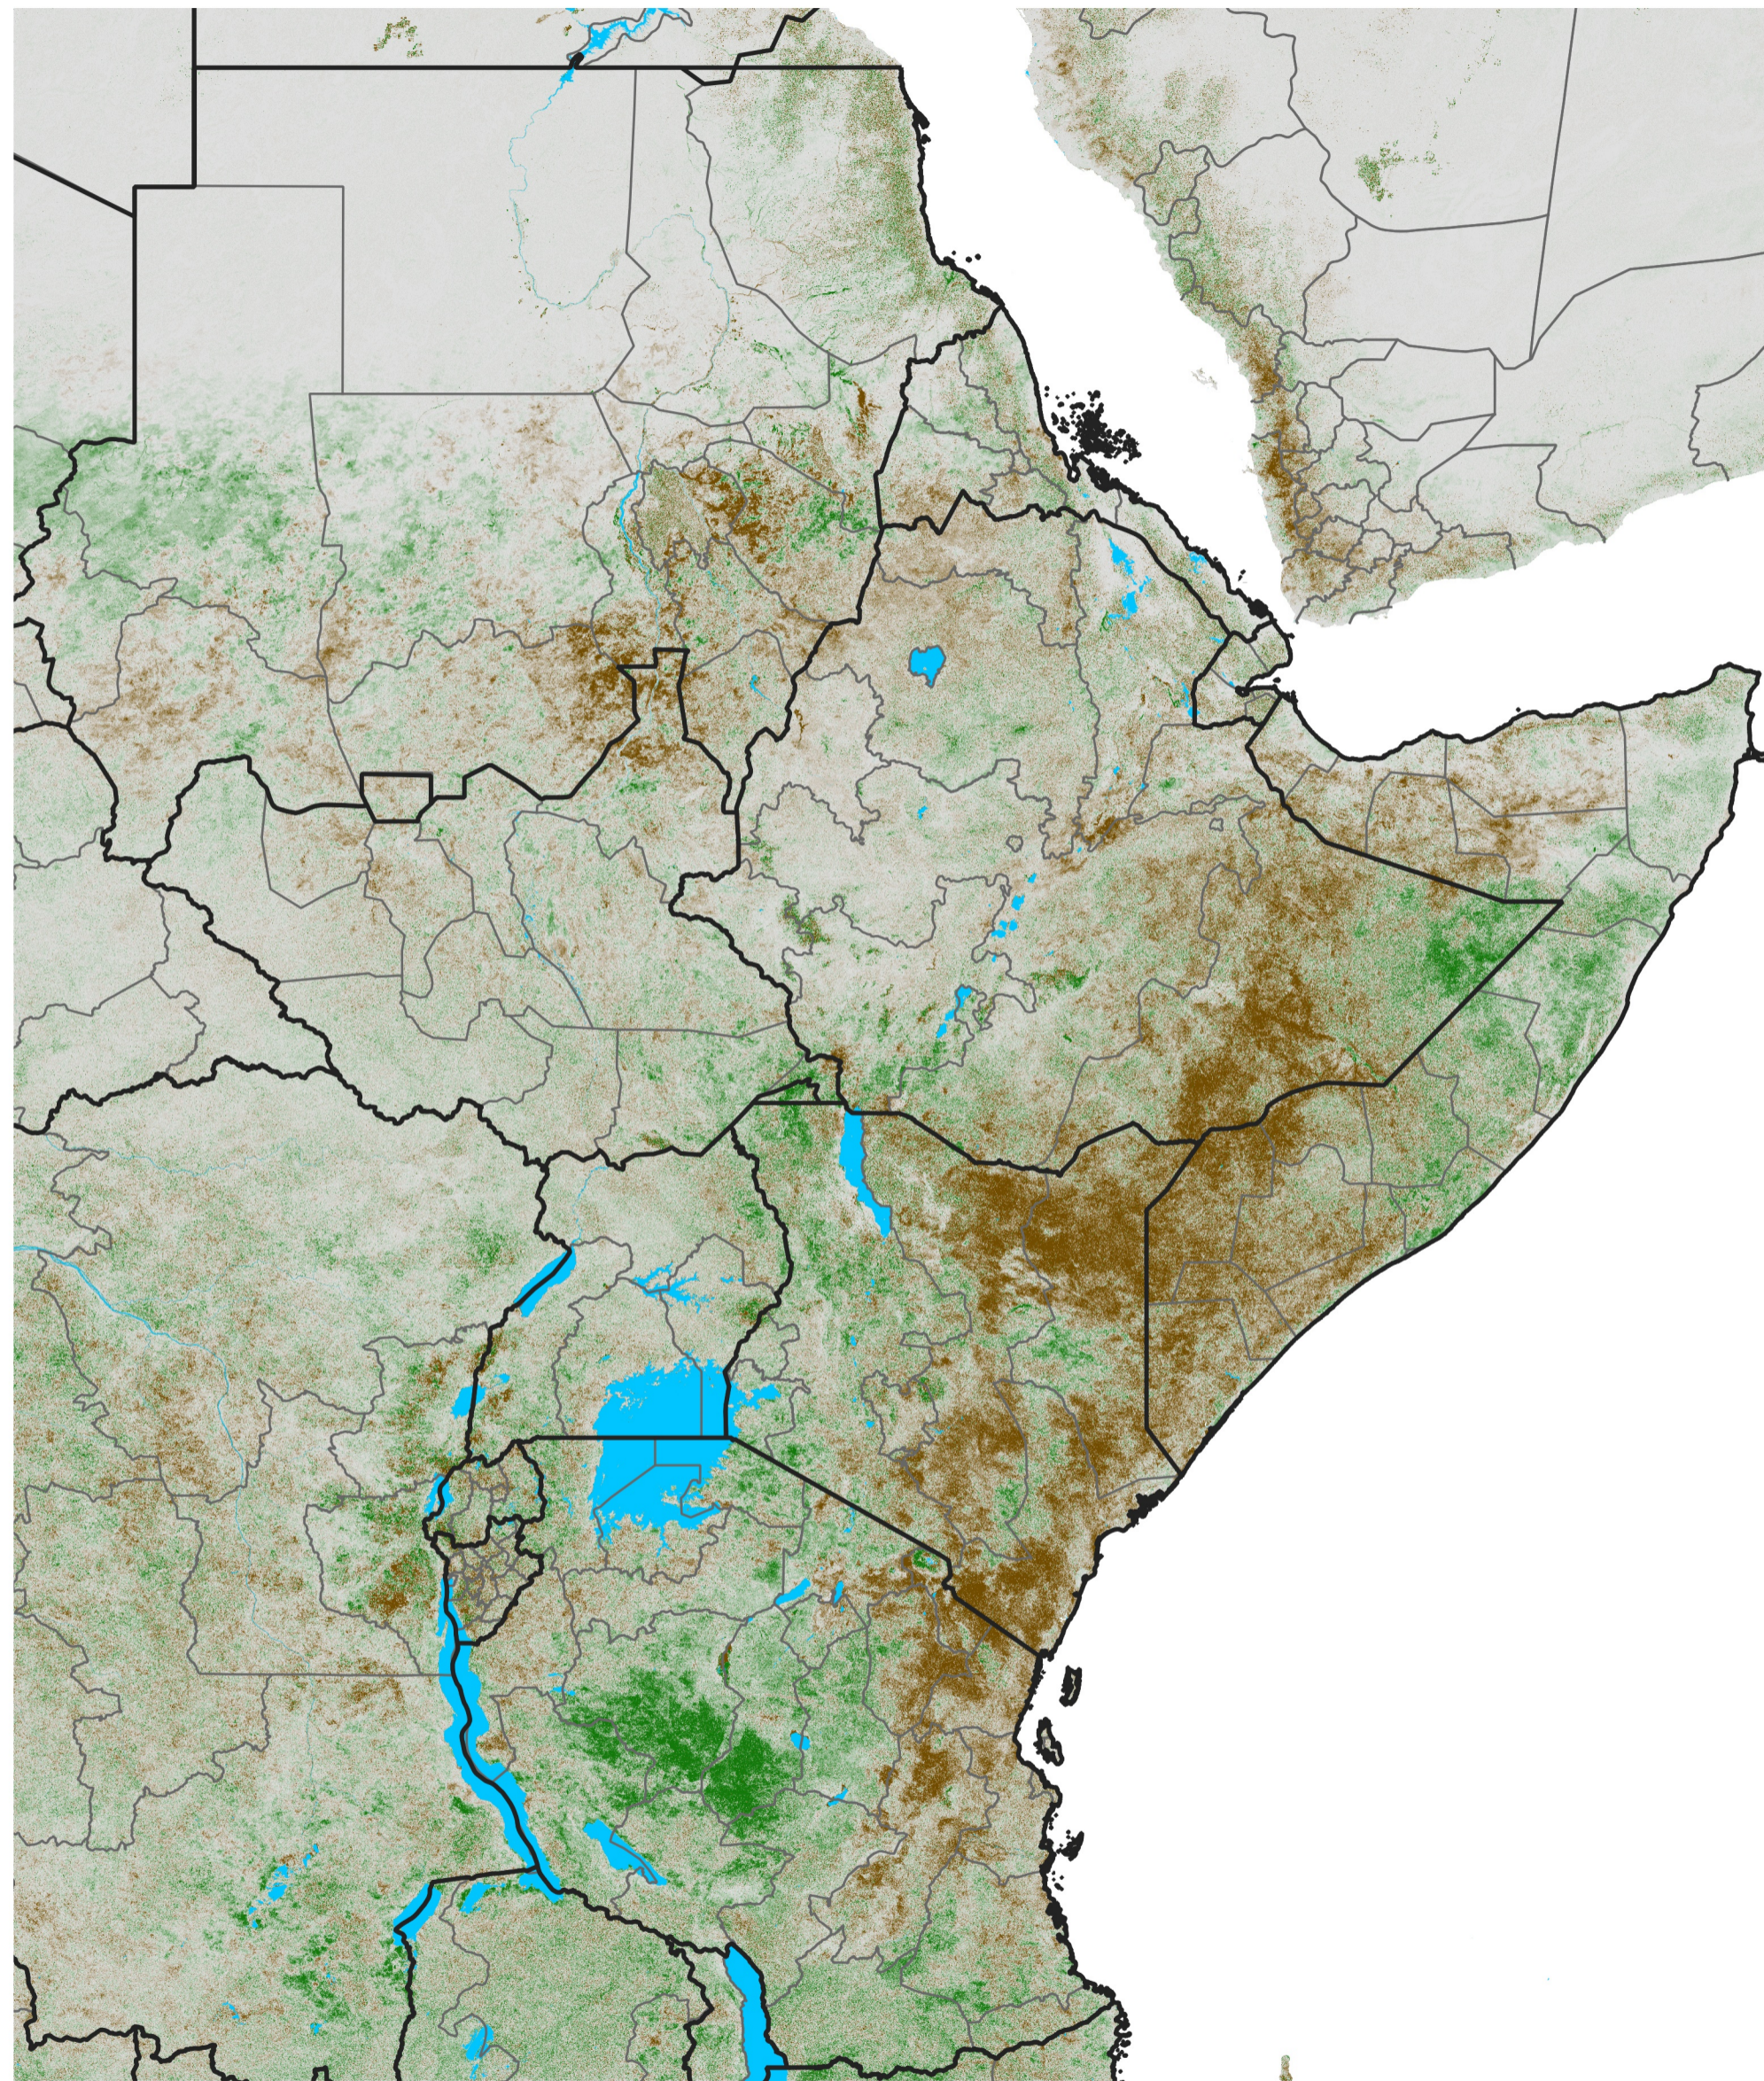

East Africa NDVI Difference

2020 minus 2019

Period 61 / Oct 26 - Nov 05, 2020

NDVI Difference

< -0.3 -0.2 -0.1 -0.05 0.05 0.1 0.2 >0.3

Negative

No Difference

Positive