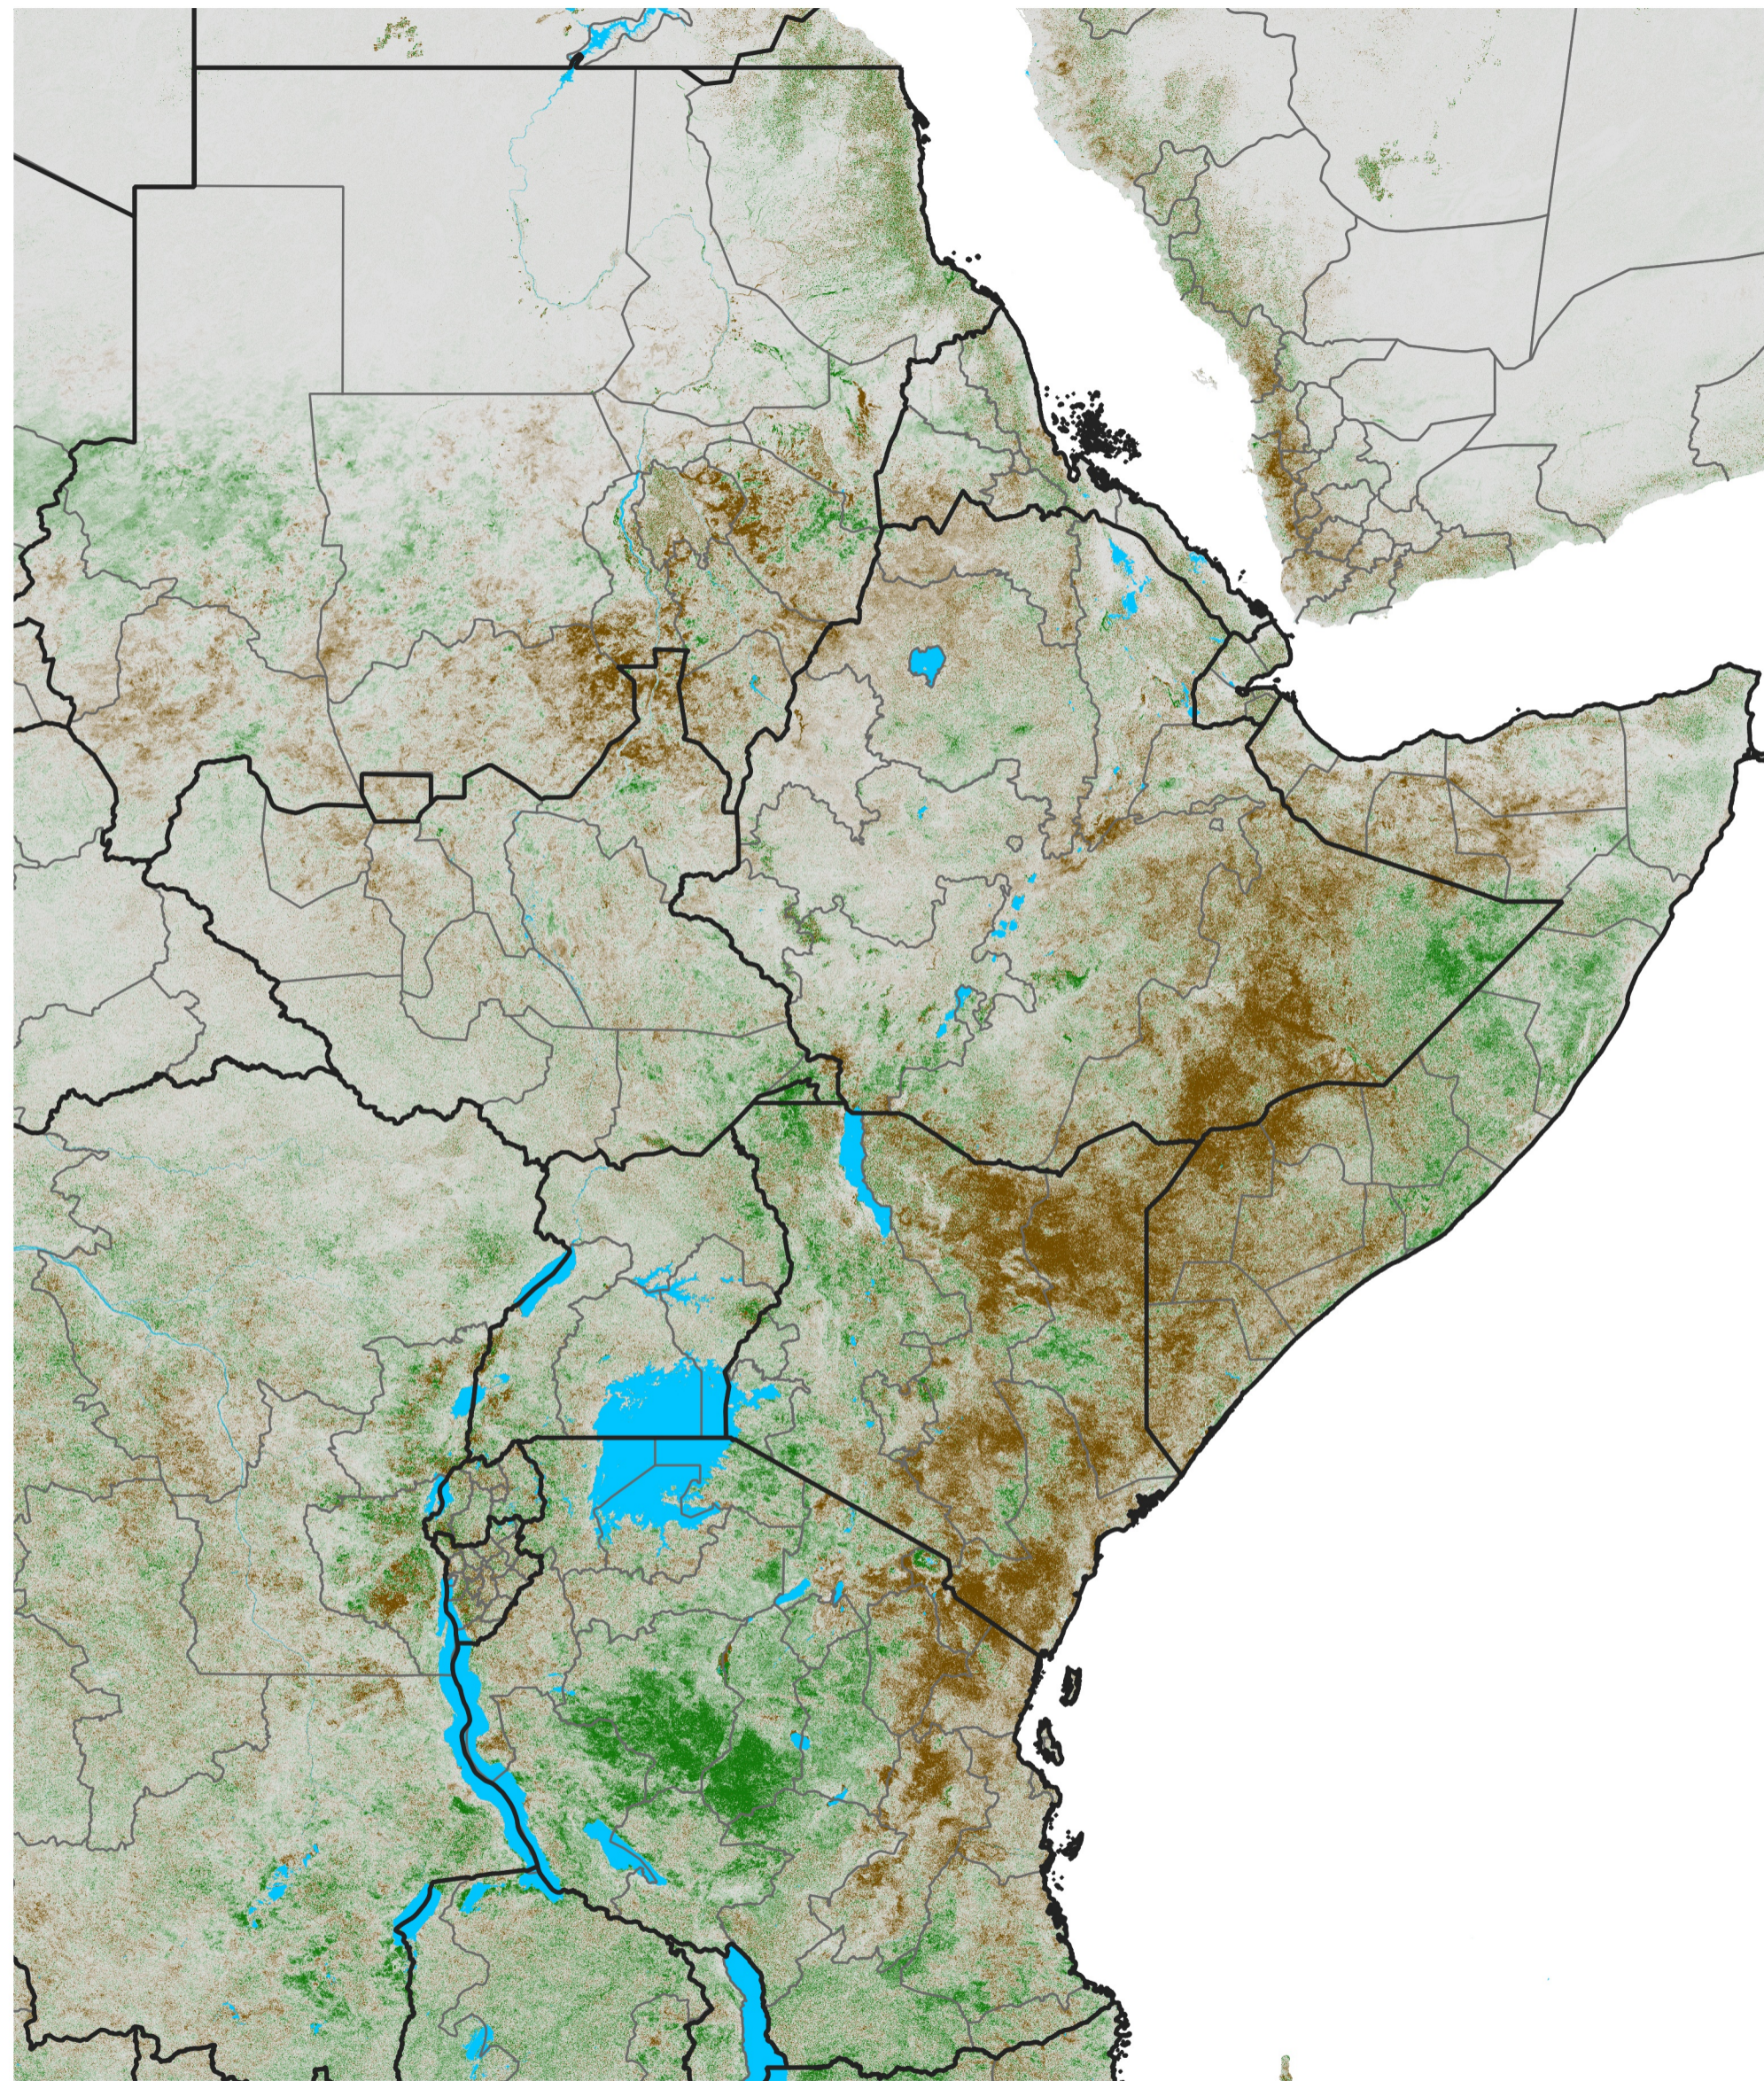

East Africa NDVI Difference

2020 minus 2019

Period 62 / Nov 01 - 10, 2020

NDVI Difference

< -0.3 -0.2 -0.1 -0.05 0.05 0.1 0.2 >0.3

Negative

No Difference

Positive