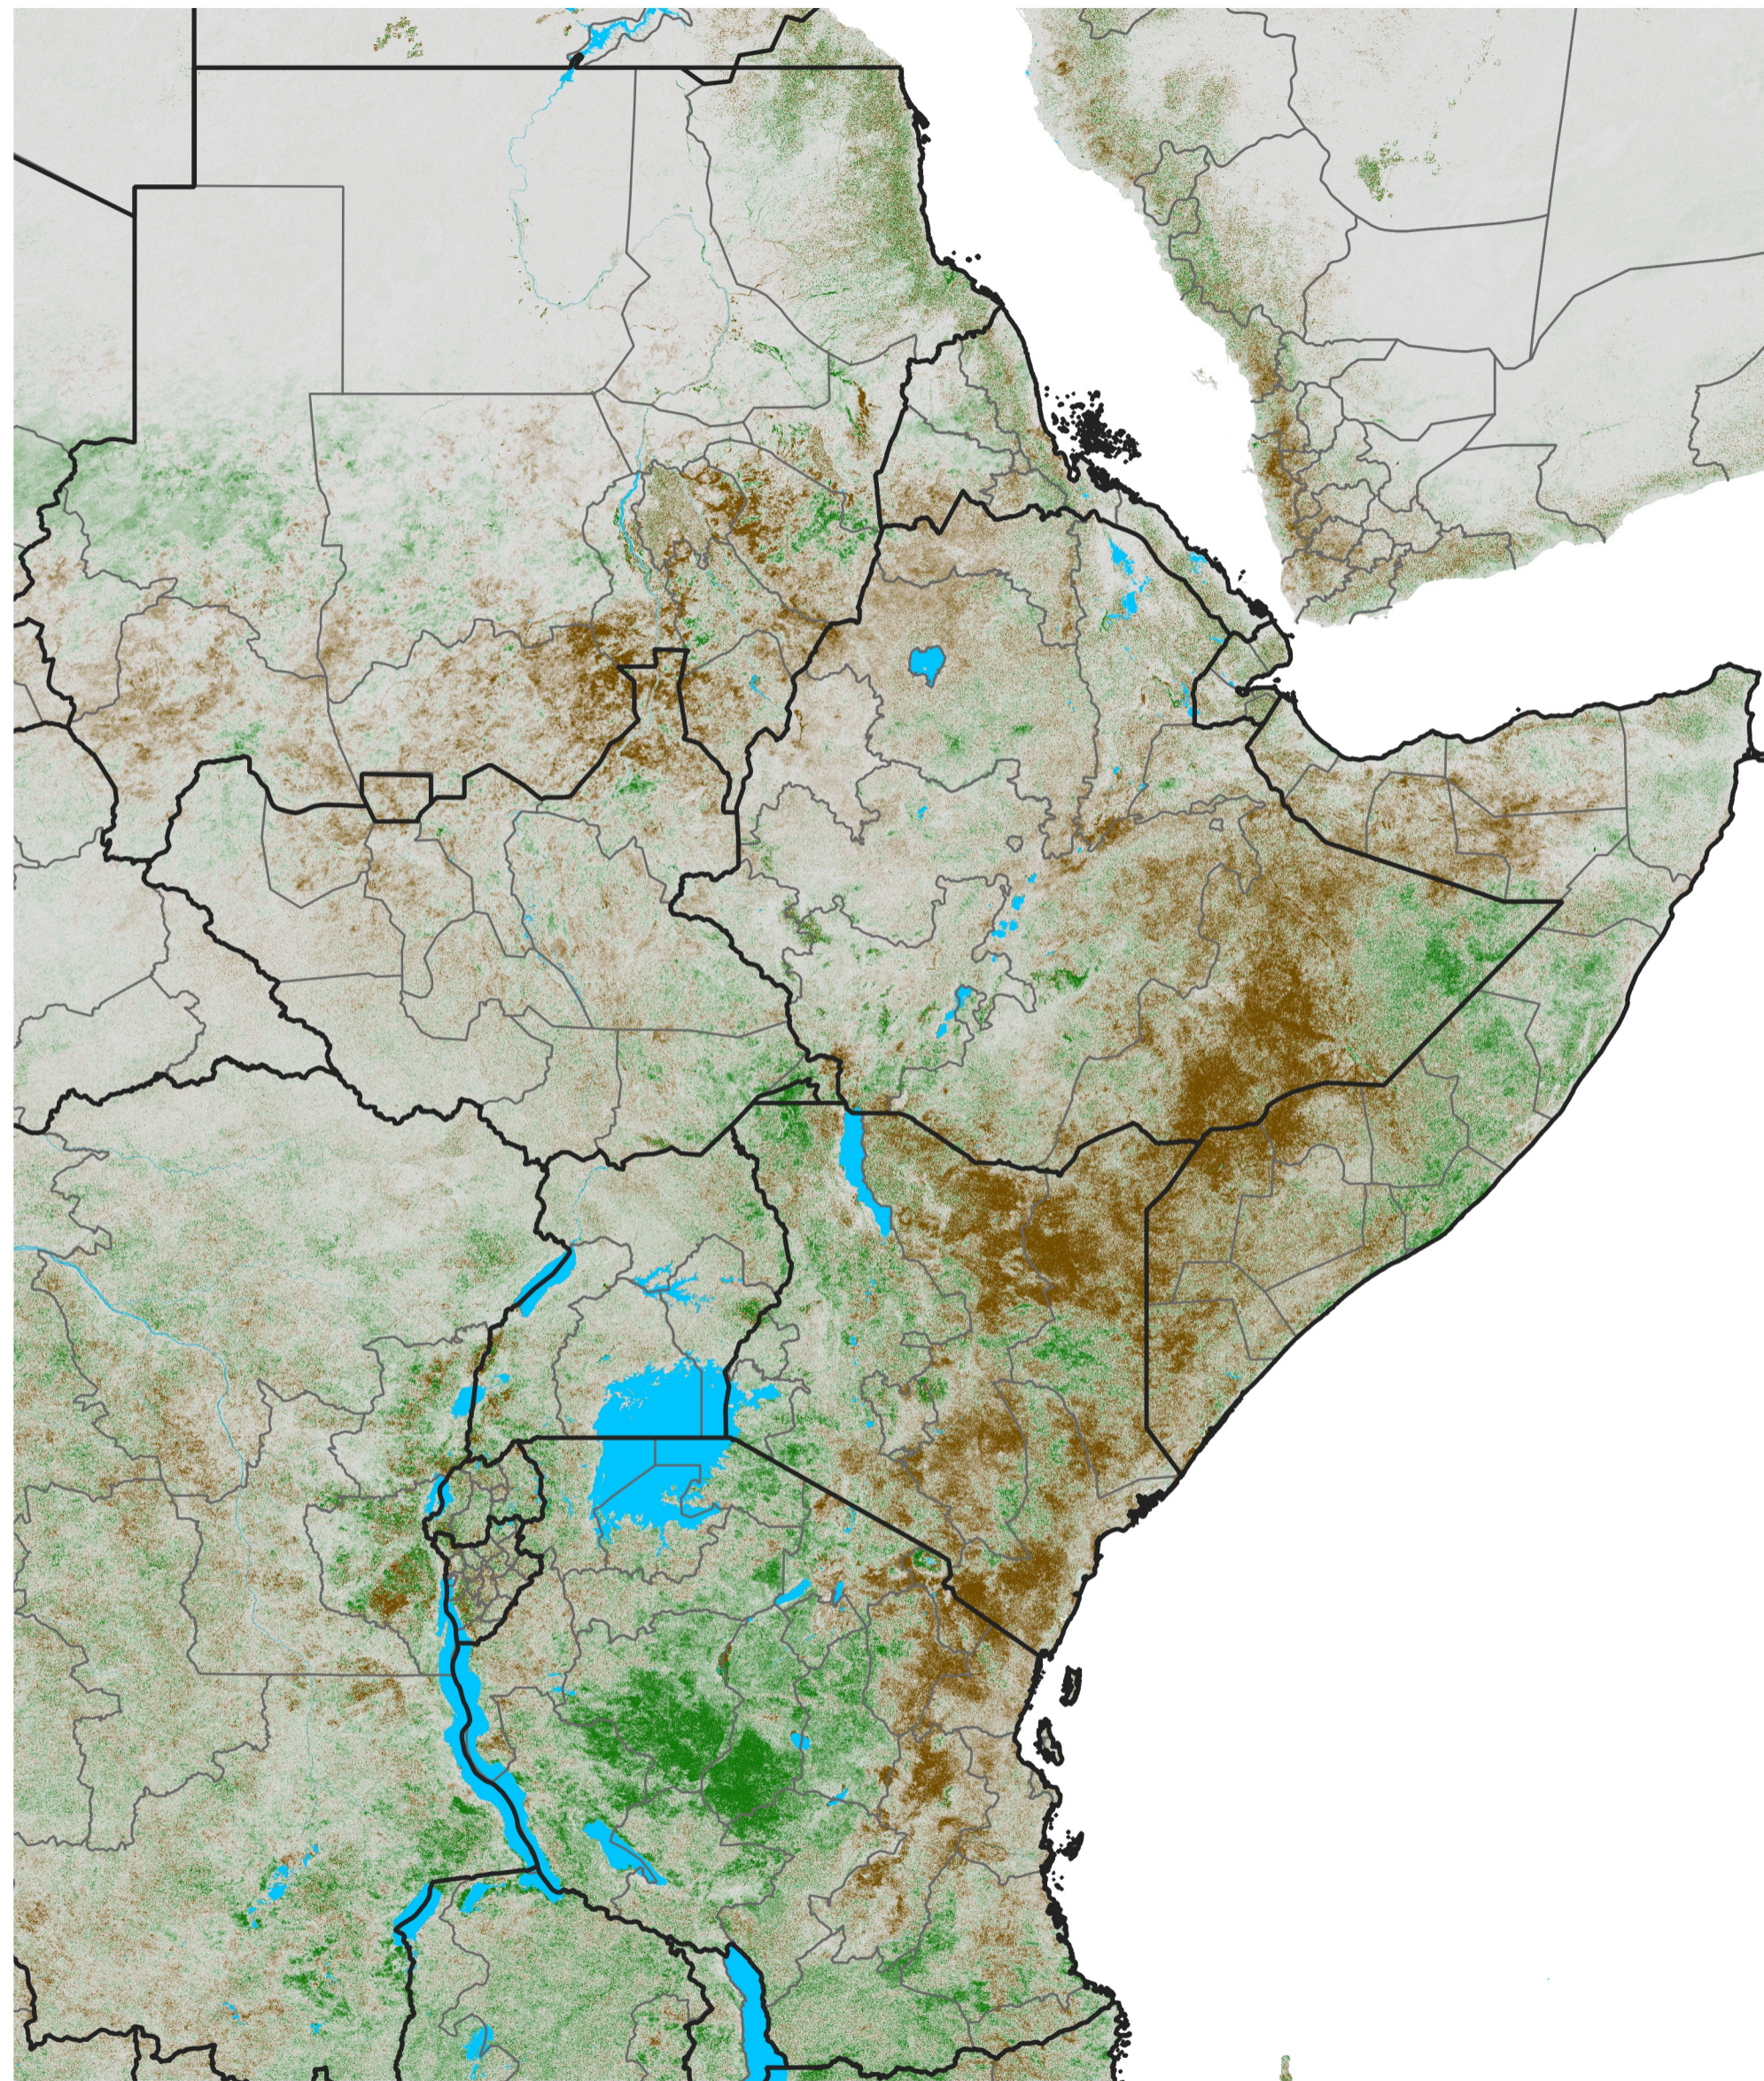

# East Africa NDVI Difference

2020 minus 2019

Period 63 / Nov 06 - 15, 2020

## NDVI Difference

< -0.3   -0.2   -0.1   -0.05   0.05   0.1   0.2   >0.3

Negative

No Difference

Positive