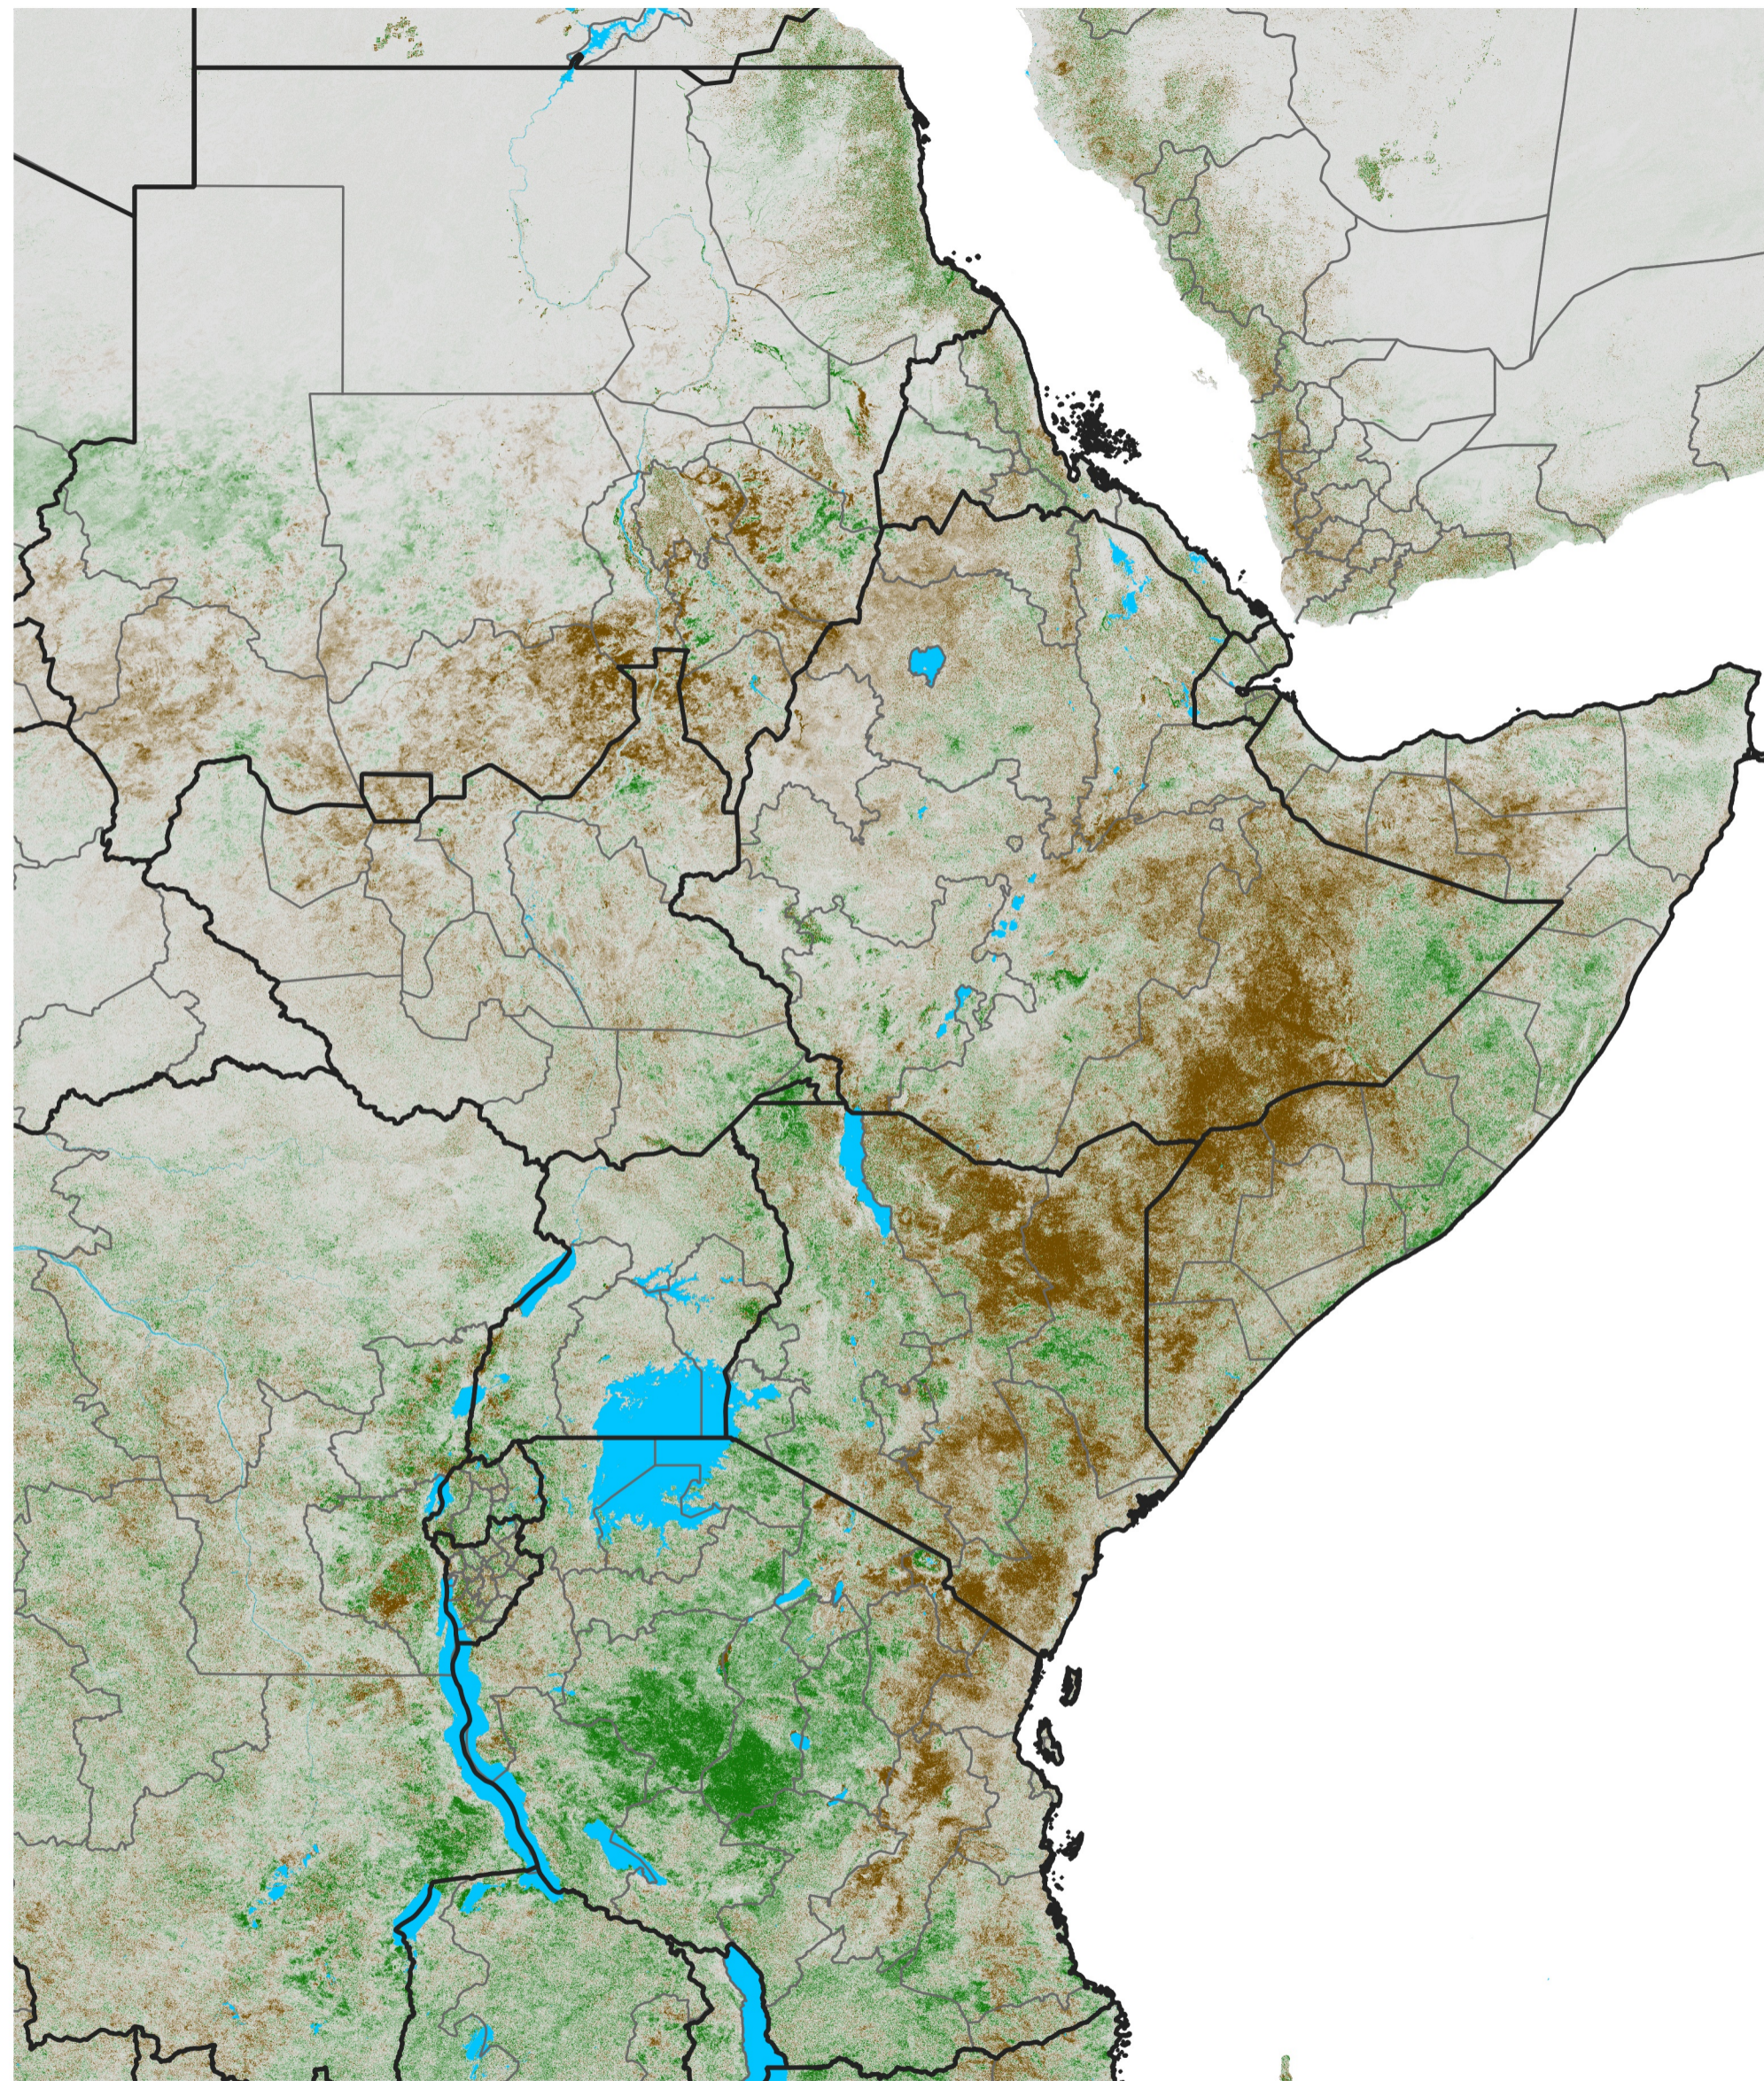

# East Africa NDVI Difference

2020 minus 2019

Period 64 / Nov 11 - 20, 2020

## NDVI Difference

< -0.3   -0.2   -0.1   -0.05   0.05   0.1   0.2   >0.3

Negative

No Difference

Positive