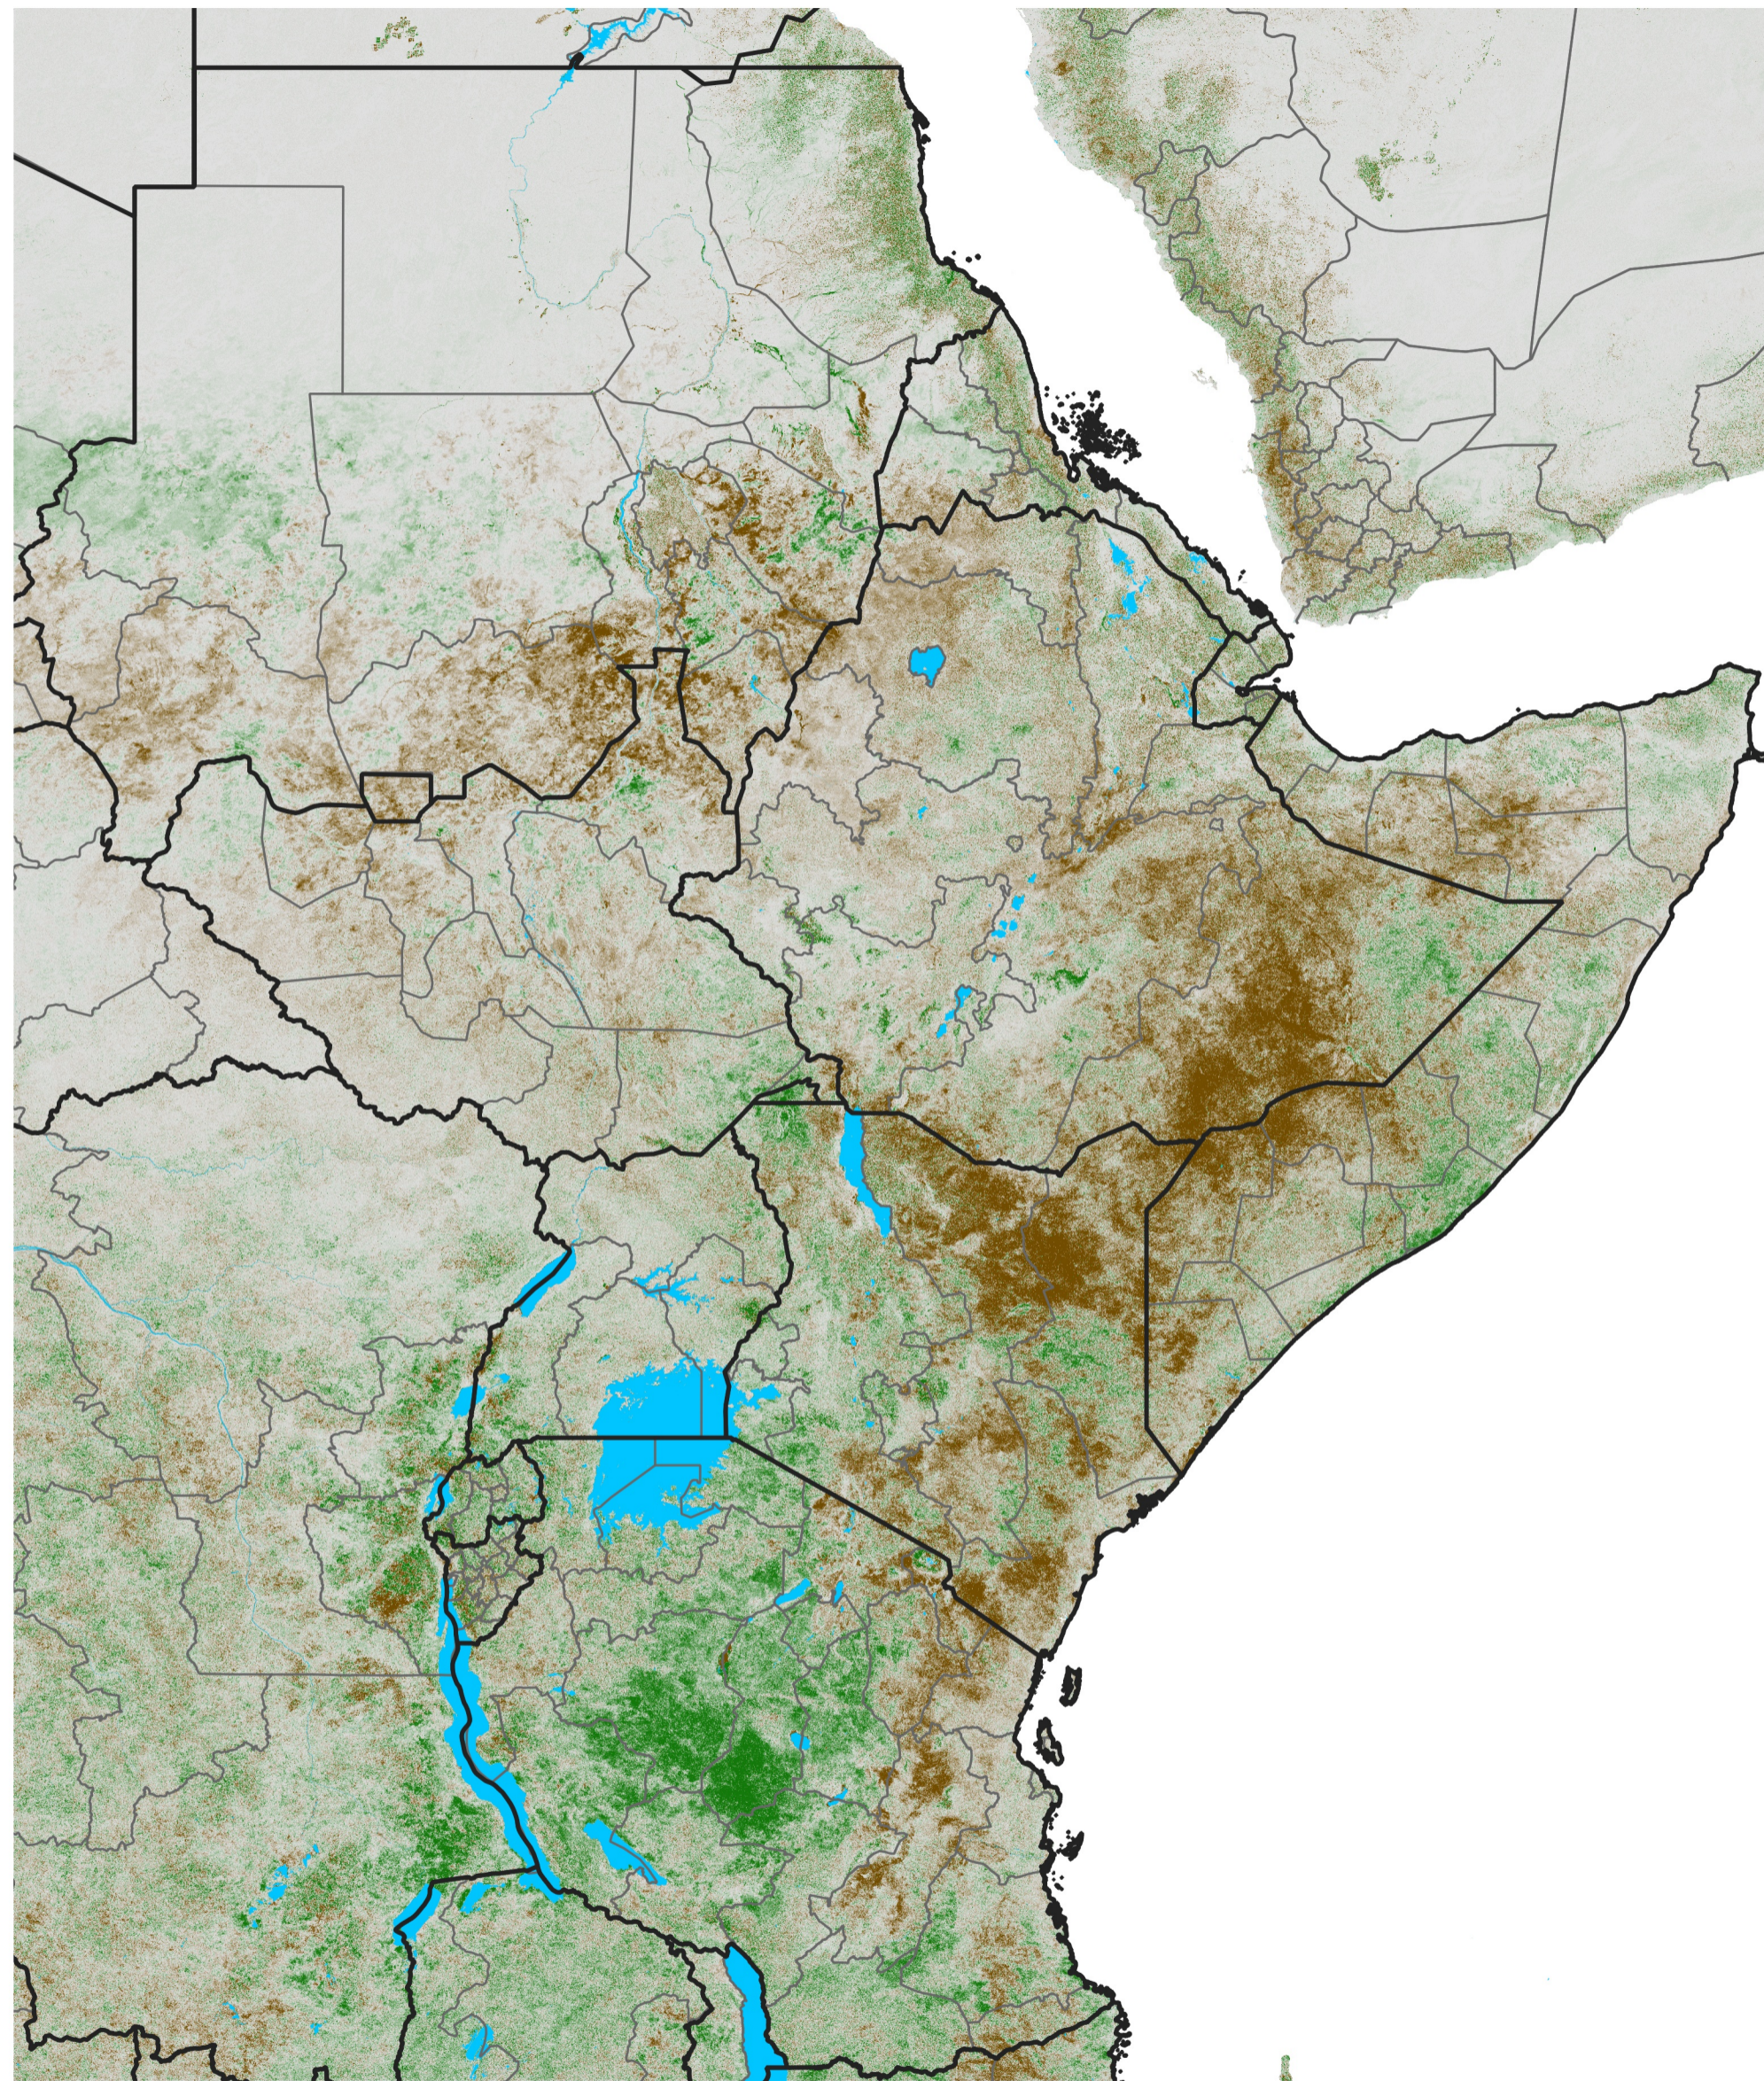

# East Africa NDVI Difference

2020 minus 2019

Period 65 / Nov 16 - 25, 2020

## NDVI Difference

< -0.3   -0.2   -0.1   -0.05   0.05   0.1   0.2   >0.3

Negative

No Difference

Positive