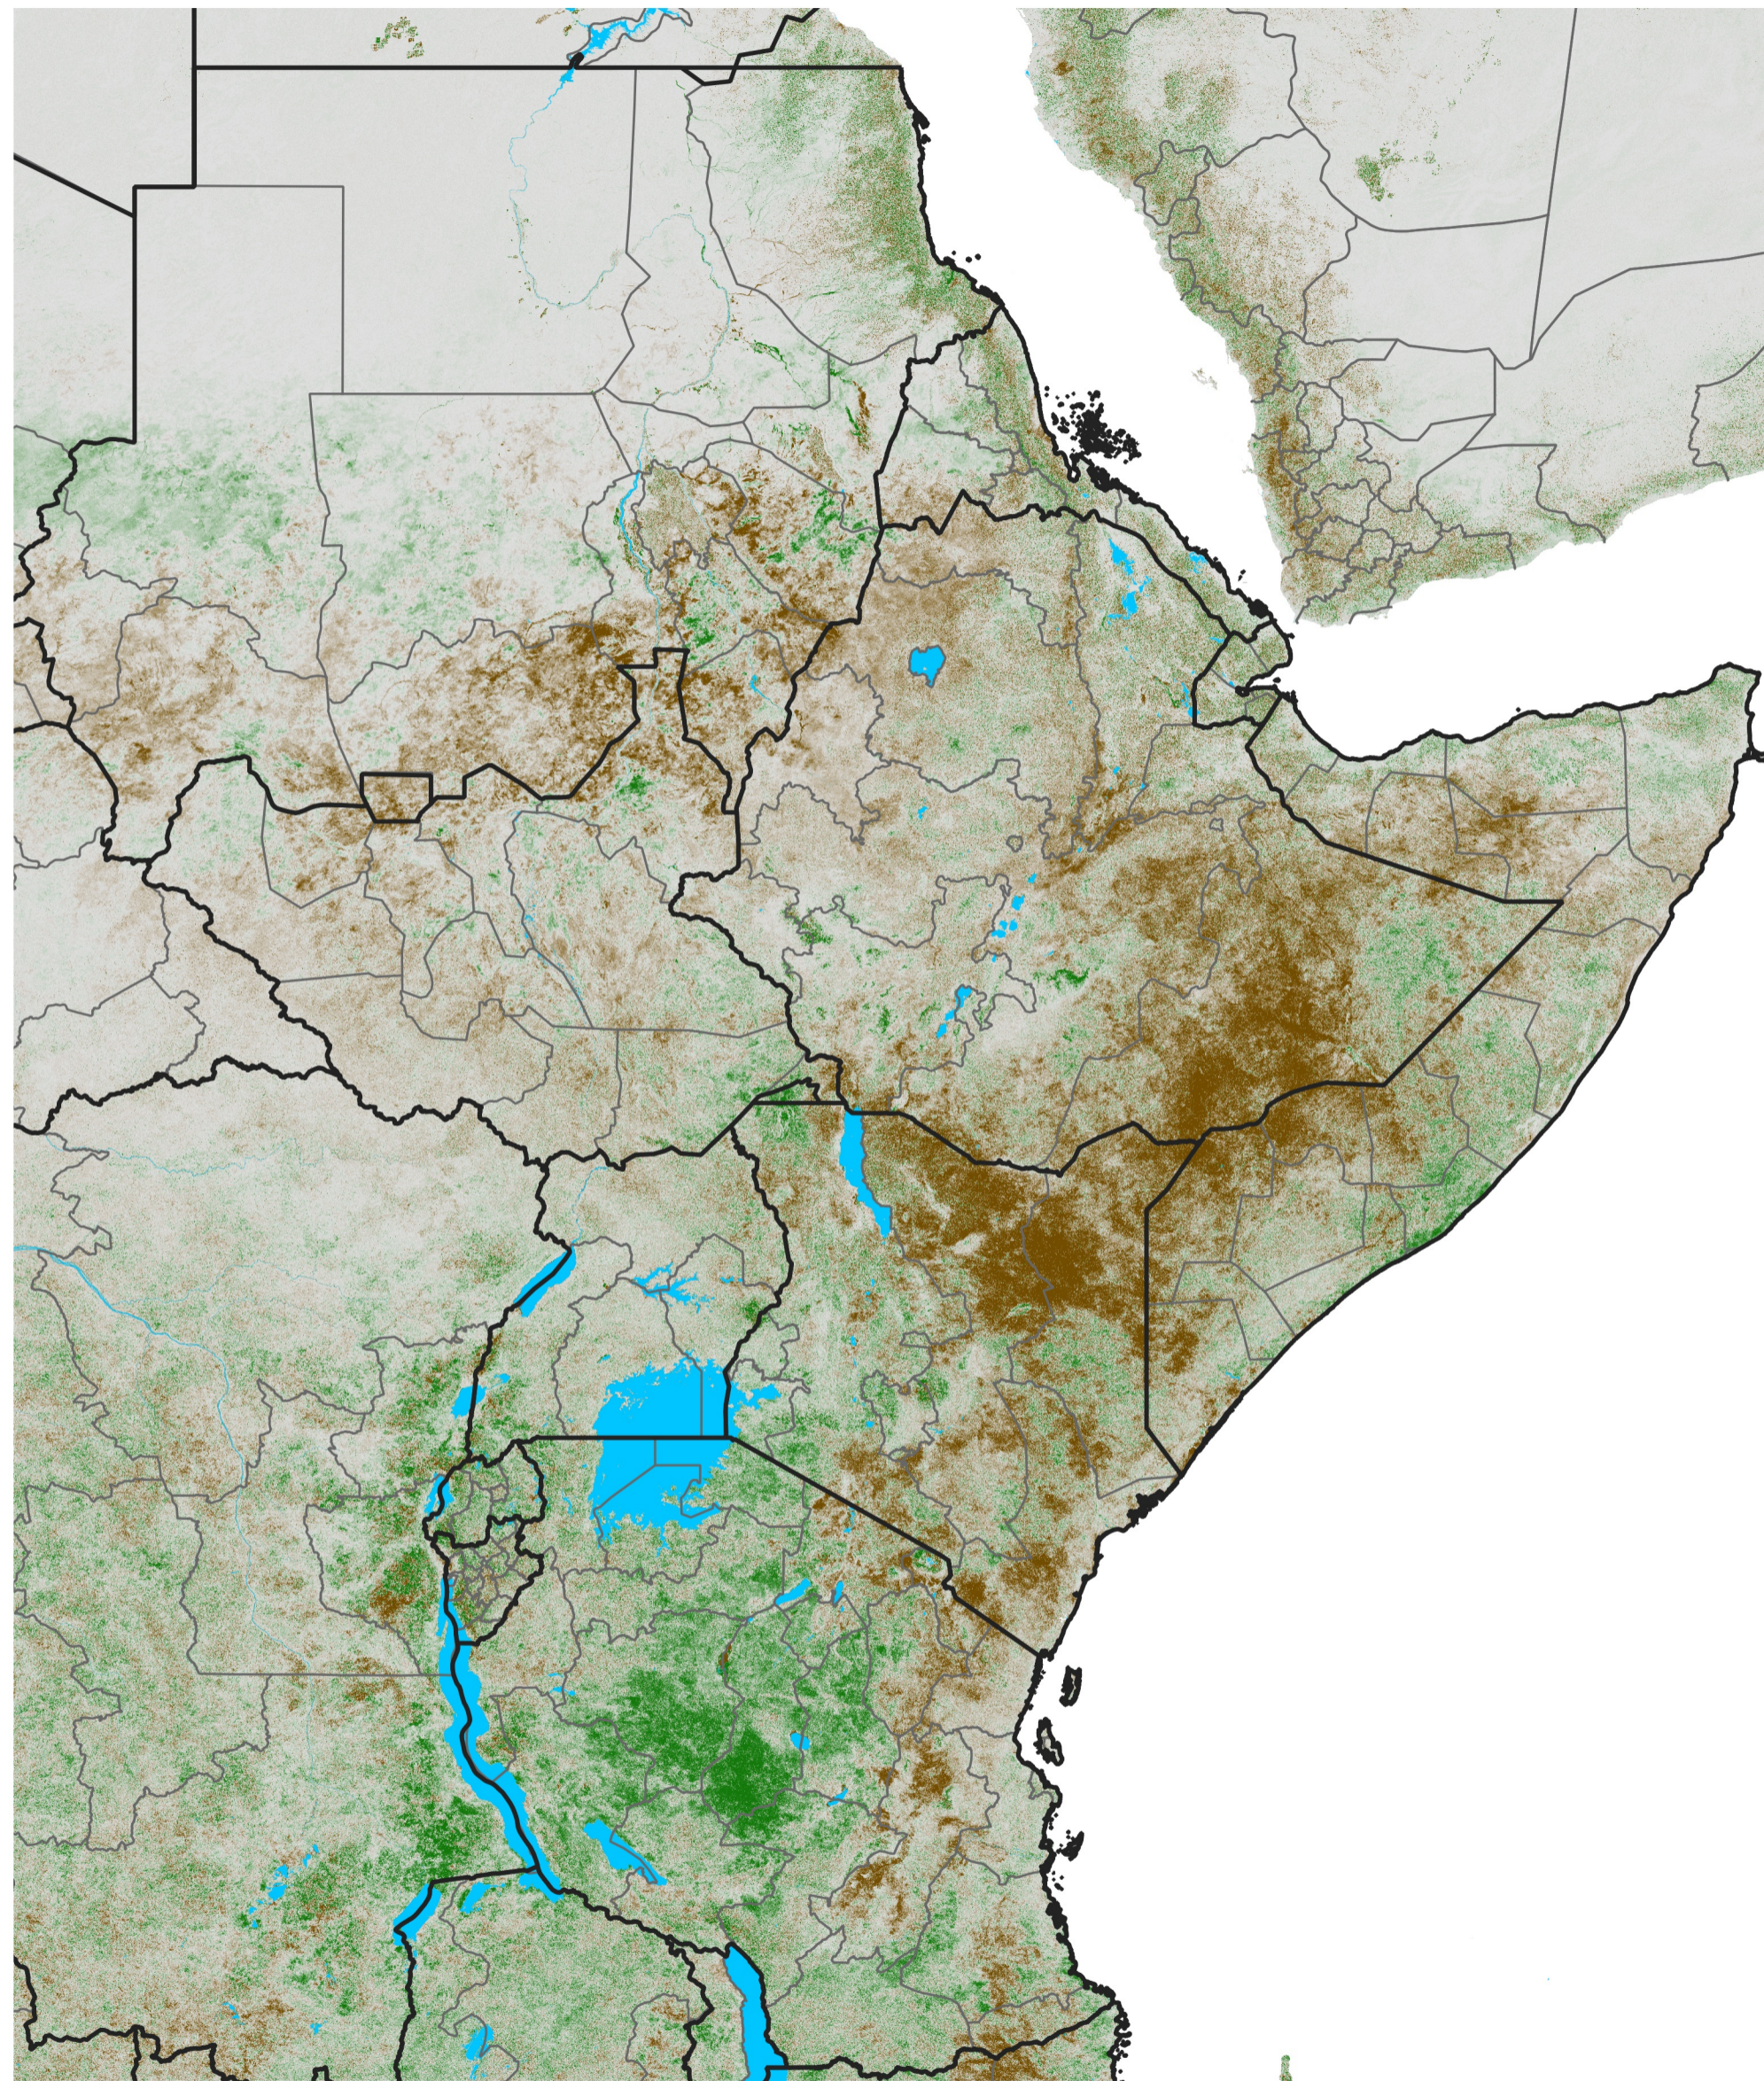

# East Africa NDVI Difference

2020 minus 2019

Period 66 / Nov 21 - 30, 2020

## NDVI Difference

< -0.3   -0.2   -0.1   -0.05   0.05   0.1   0.2   >0.3

Negative

No Difference

Positive