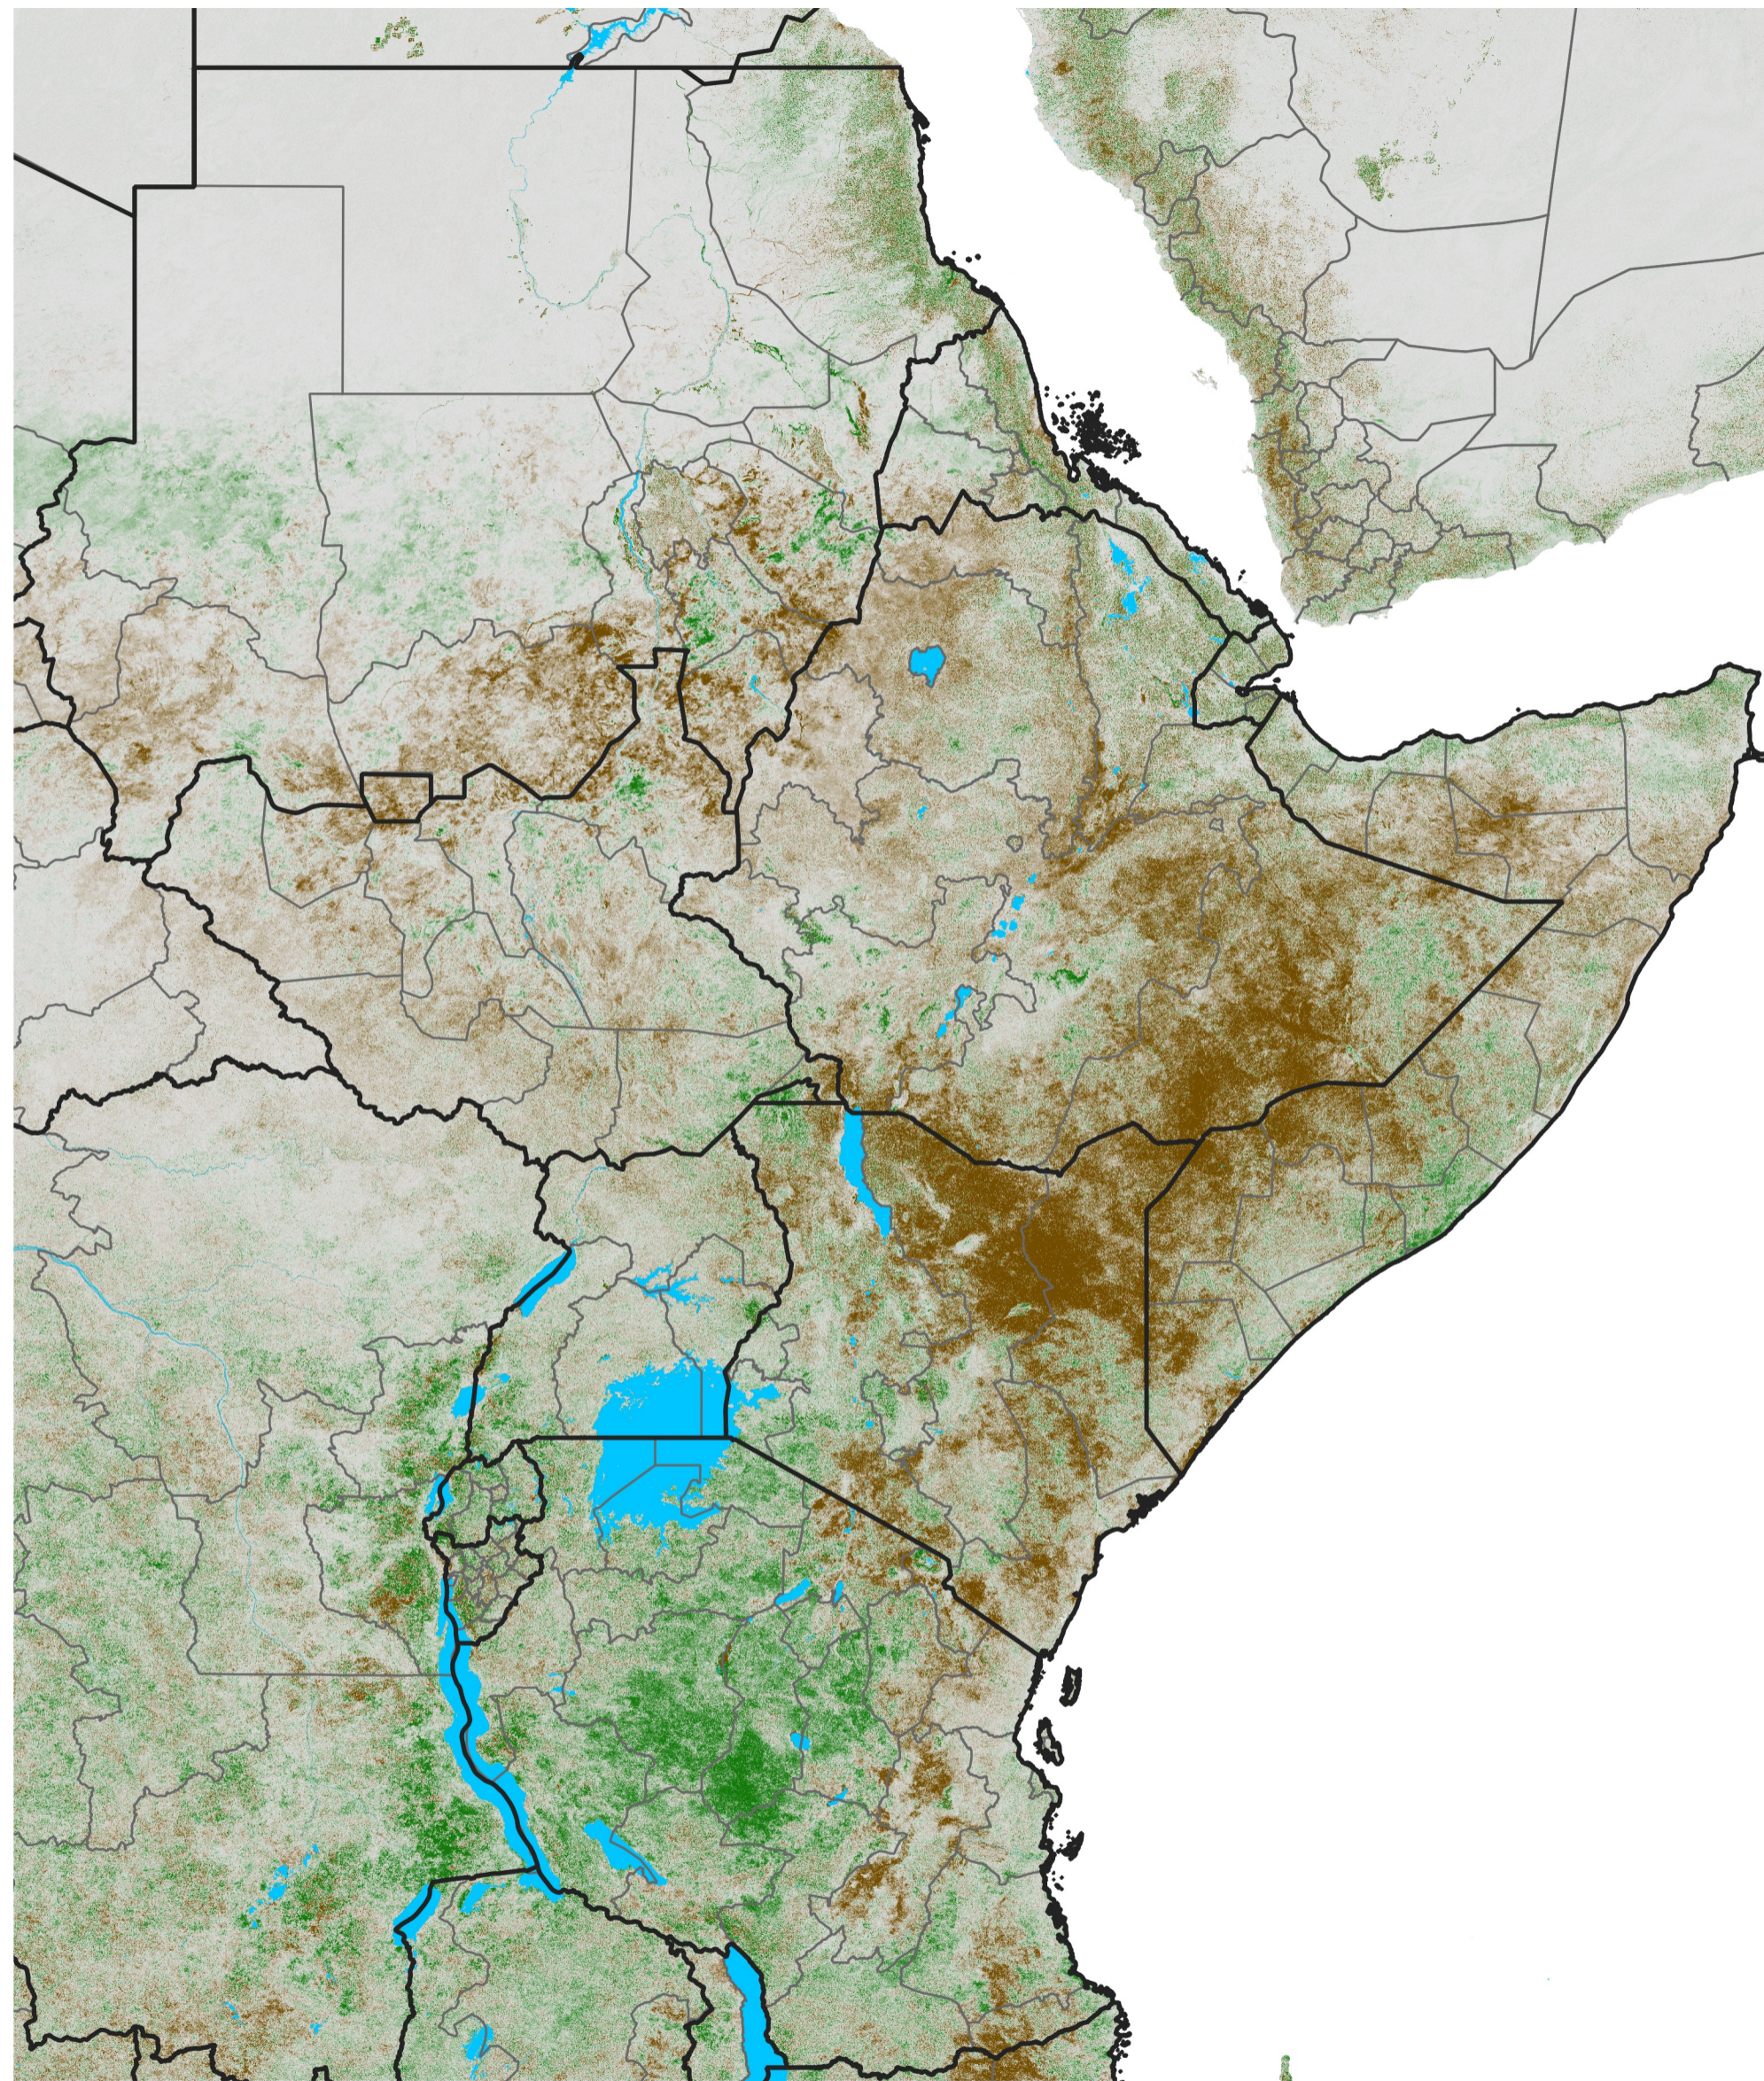

# East Africa NDVI Difference

2020 minus 2019

Period 67 / Nov 26 - Dec 05, 2020

## NDVI Difference

< -0.3   -0.2   -0.1   -0.05   0.05   0.1   0.2   >0.3

Negative

No Difference

Positive