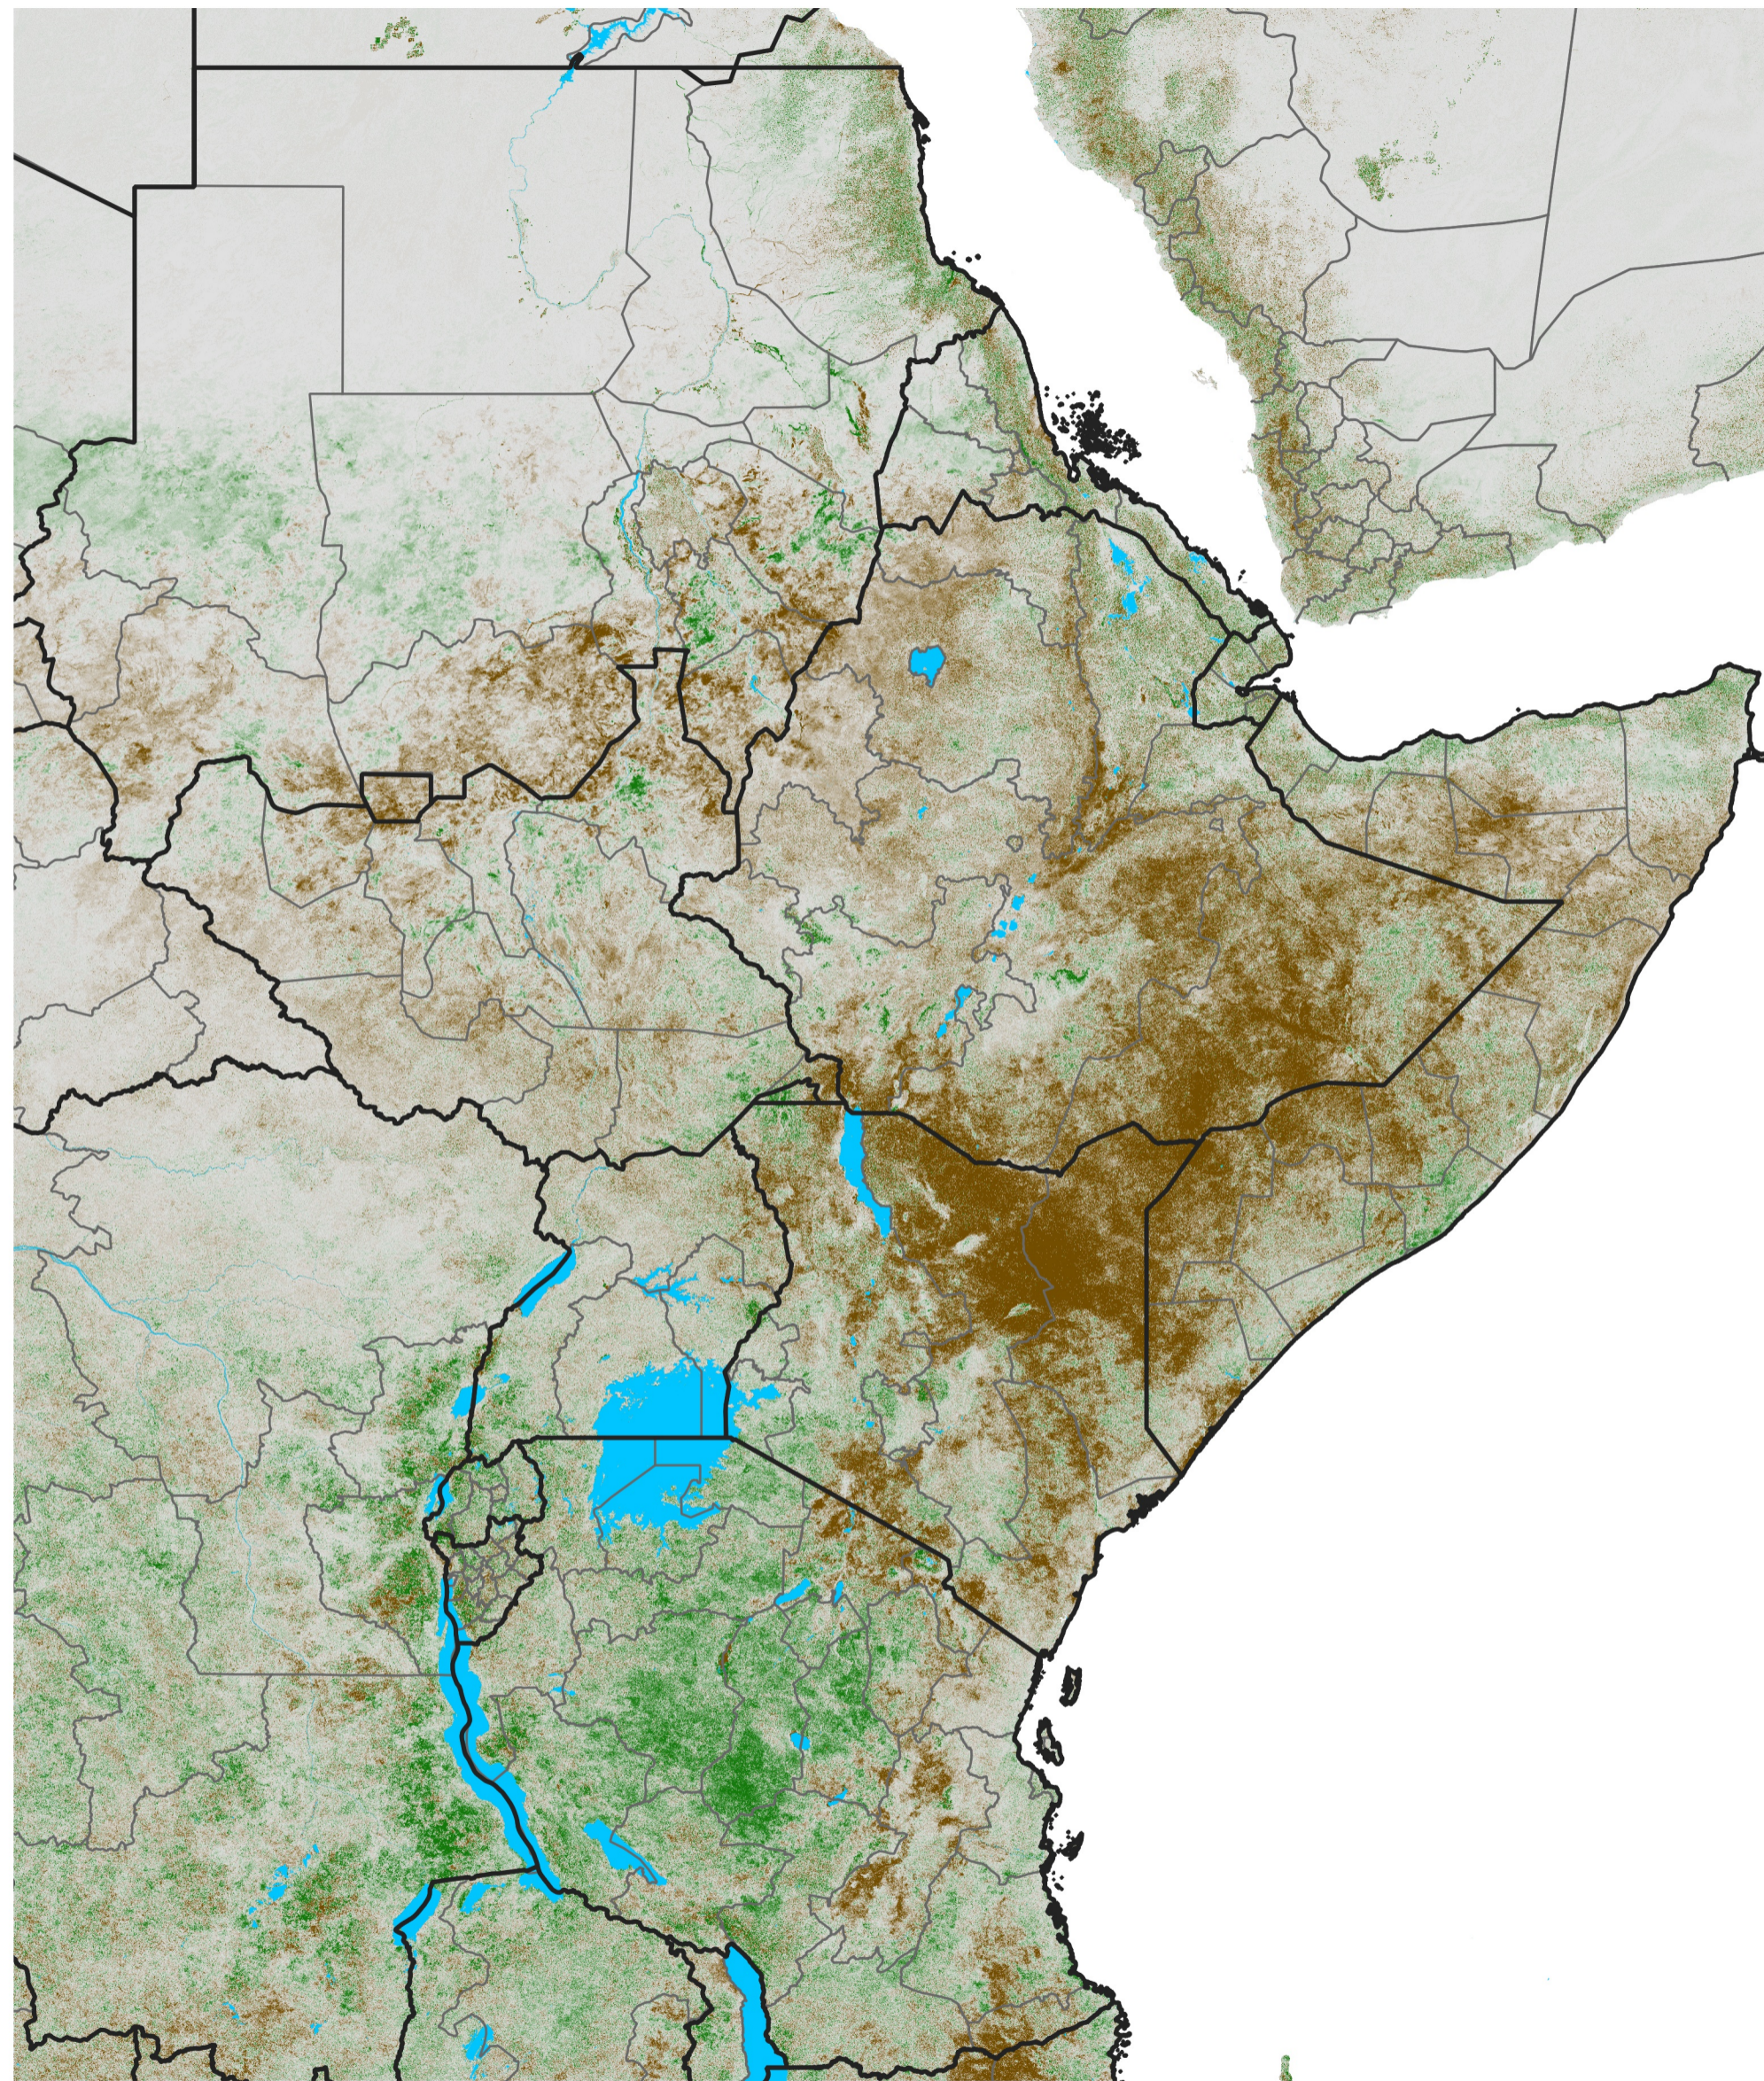

# East Africa NDVI Difference

2020 minus 2019

Period 68 / Dec 01 - 10, 2020

## NDVI Difference

< -0.3   -0.2   -0.1   -0.05   0.05   0.1   0.2   >0.3

Negative

No Difference

Positive